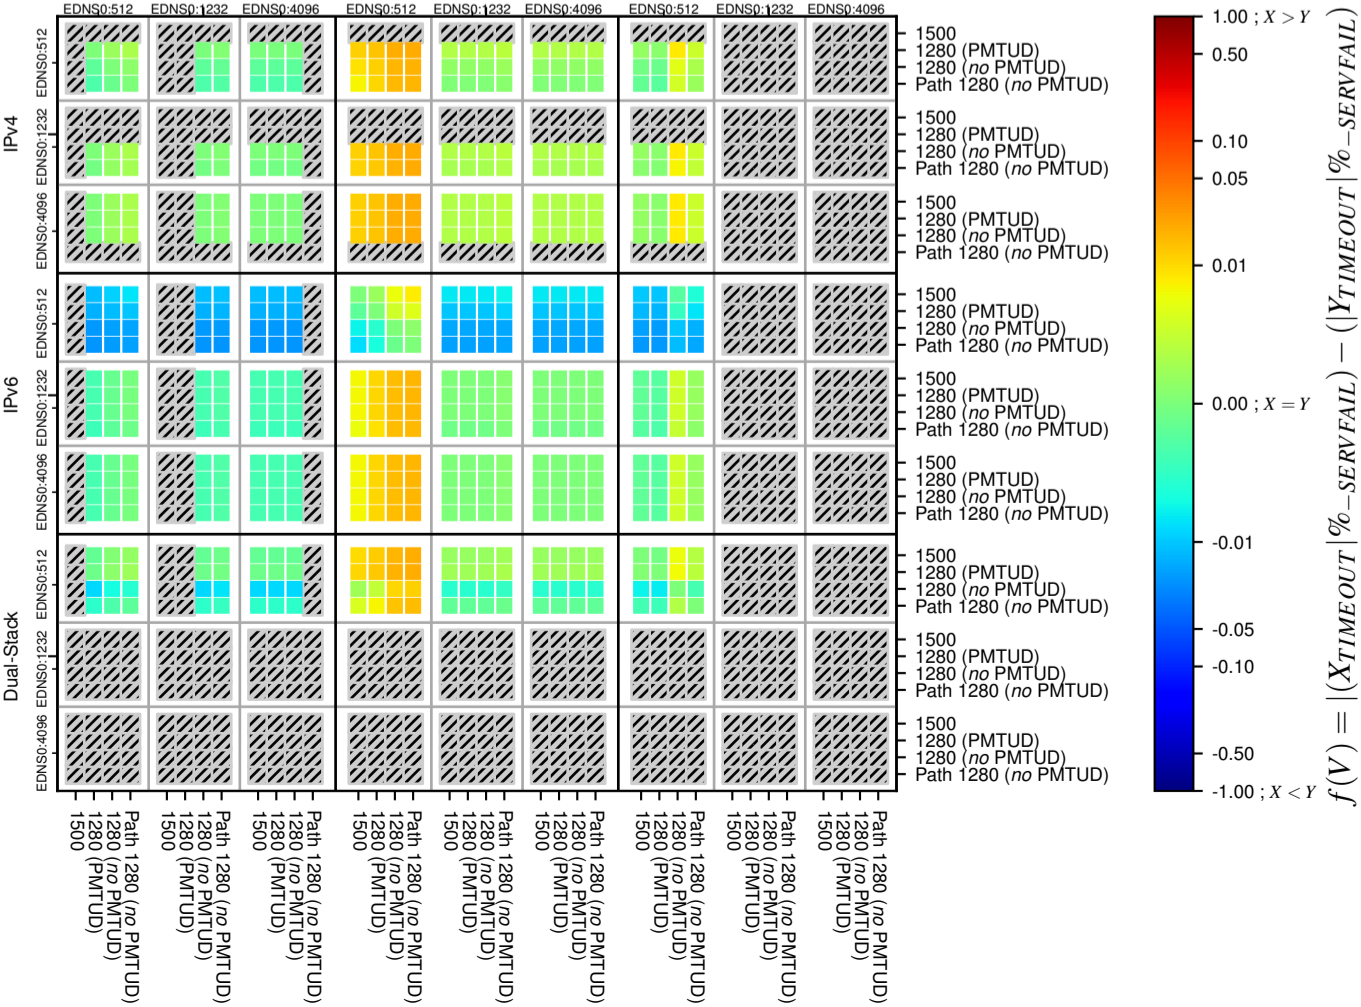

### All Zones without DNSSEC for '.se'

### All Zones with DNSSEC for '.se'

### All Zones for '.se'

$$f(V) = |(X_{TIMEOUT} | \% - SERVFAIL) - (Y_{TIMEOUT} | \% - SERVFAIL)|$$

$$f(V) = |(X_{TIMEOUT} | \% - SERVFAIL) - (Y_{TIMEOUT} | \% - SERVFAIL)|$$

$$f(V) = |(X_{TIMEOUT} | \% - SERVFAIL) - (Y_{TIMEOUT} | \% - SERVFAIL)|$$