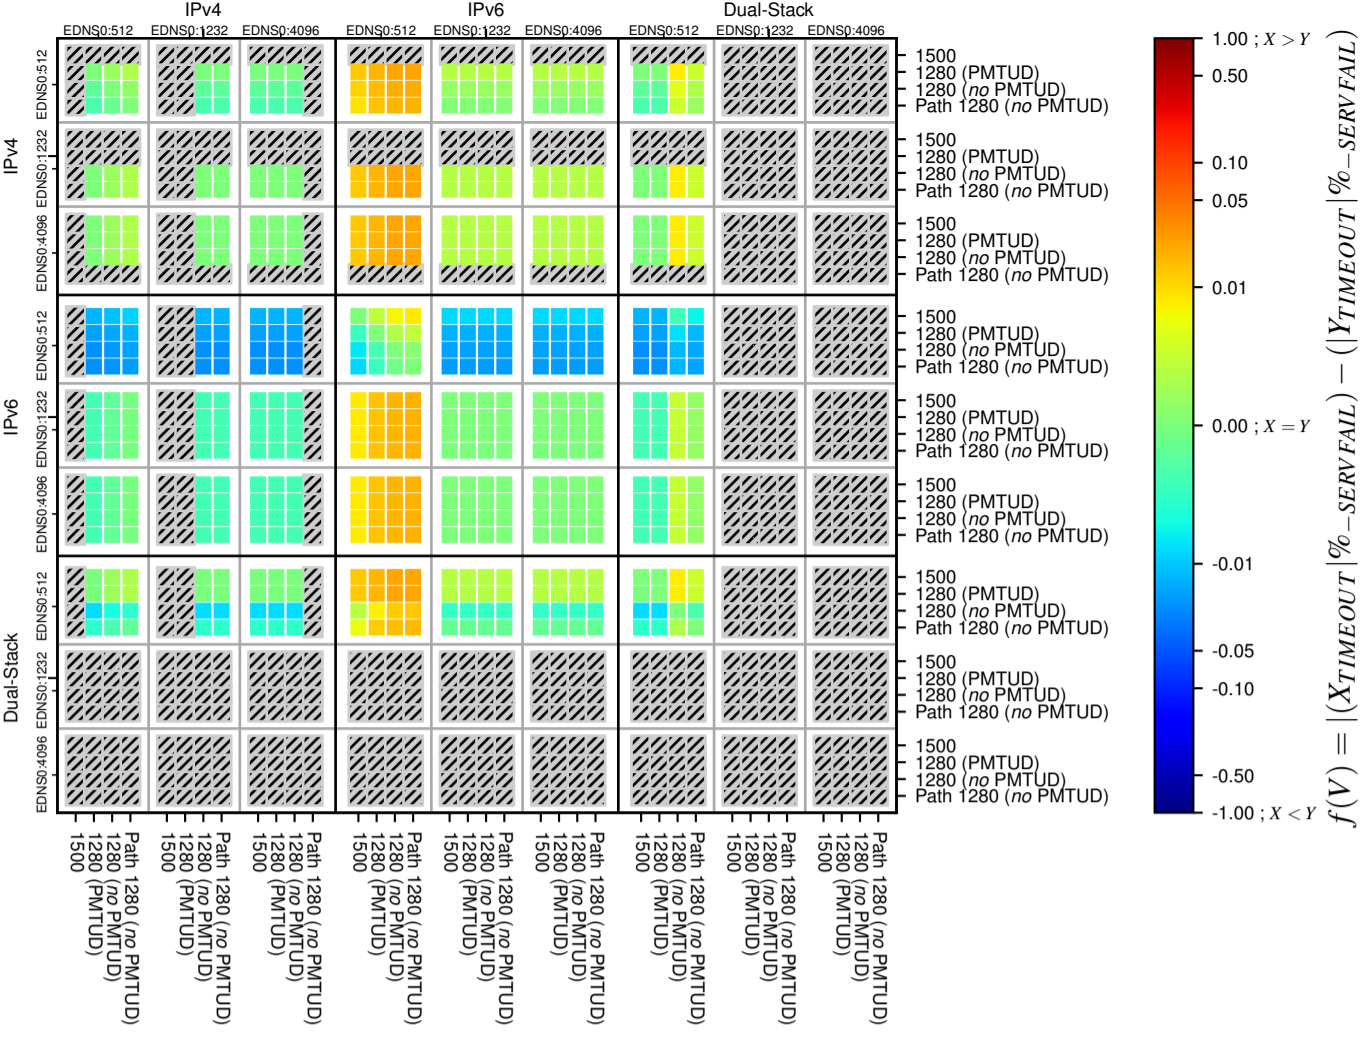

### All Zones without DNSSEC for '.se'

### All Zones for '.se'

$$f(V) = |(X_{TIMEOUT} | \% - SERVFAIL) - (Y_{TIMEOUT} | \% - SERVFAIL)|$$

$$f(V) = |(X_{TIMEOUT} | \% - SERVFAIL) - (Y_{TIMEOUT} | \% - SERVFAIL)|$$

$$f(V) = |(X_{TIMEOUT} | \% - SERVFAIL) - (Y_{TIMEOUT} | \% - SERVFAIL)|$$