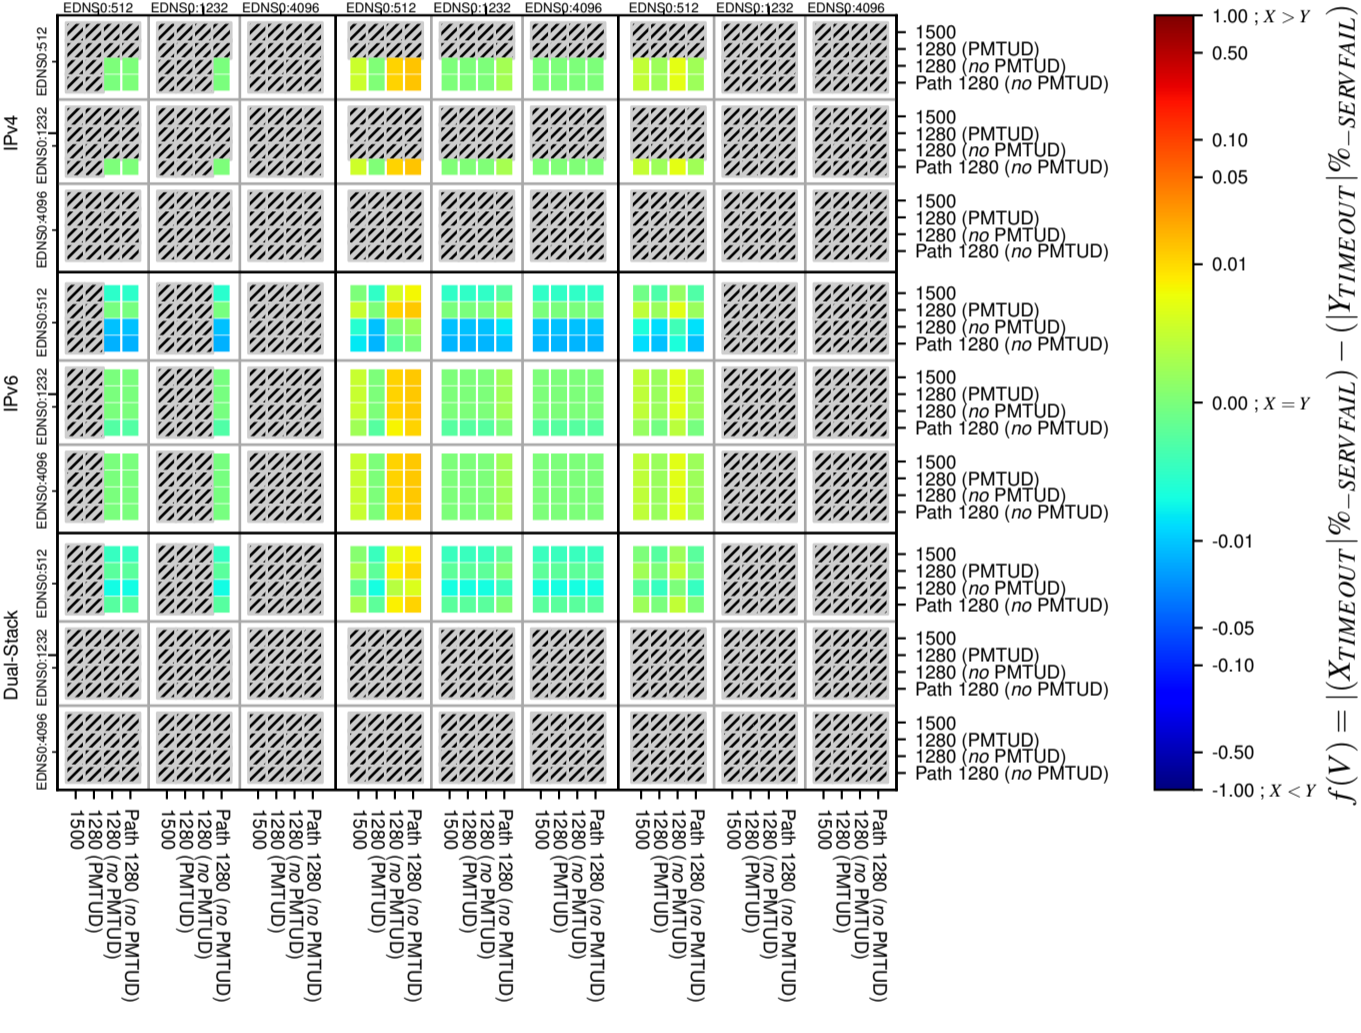

### All Zones without DNSSEC for '.se'

### All Zones with DNSSEC for '.se'

### All Zones for '.se'

$$f(V) = |(X_{TIMEOUT} | \% - SERVFAIL) - (Y_{TIMEOUT} | \% - SERVFAIL)|$$

$$f(V) = |(X_{TIMEOUT} | \% - SERVFAIL) - (Y_{TIMEOUT} | \% - SERVFAIL)|$$

$$f(V) = |(X_{TIMEOUT} | \% - SERVFAIL) - (Y_{TIMEOUT} | \% - SERVFAIL)|$$