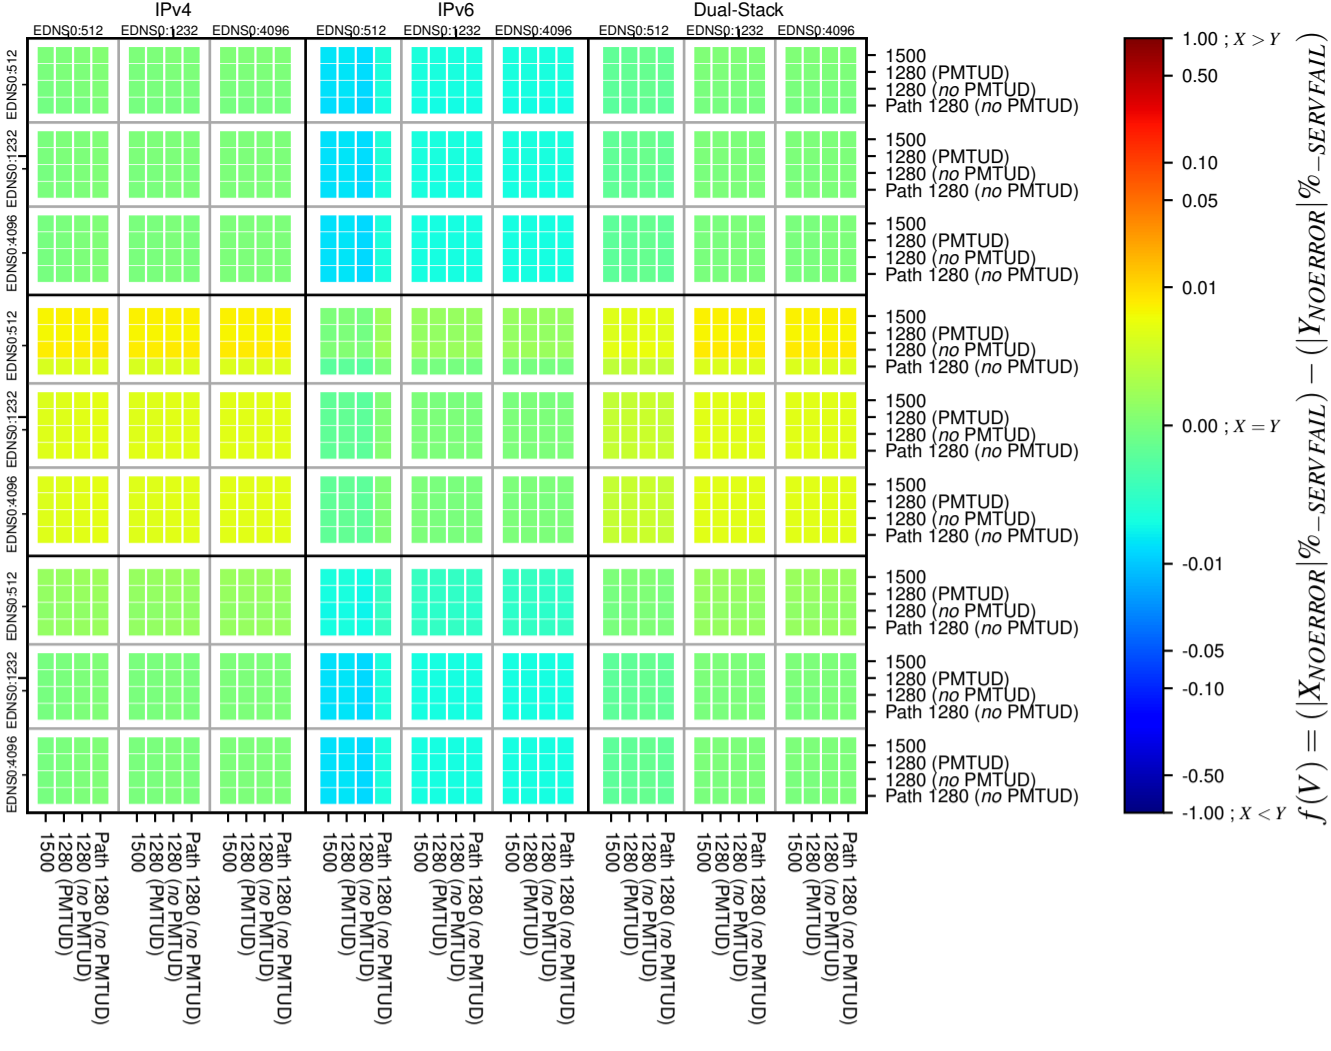

All Zones without DNSSEC for '.de'

All Zones with DNSSEC for '.de'

All Zones for '.de'