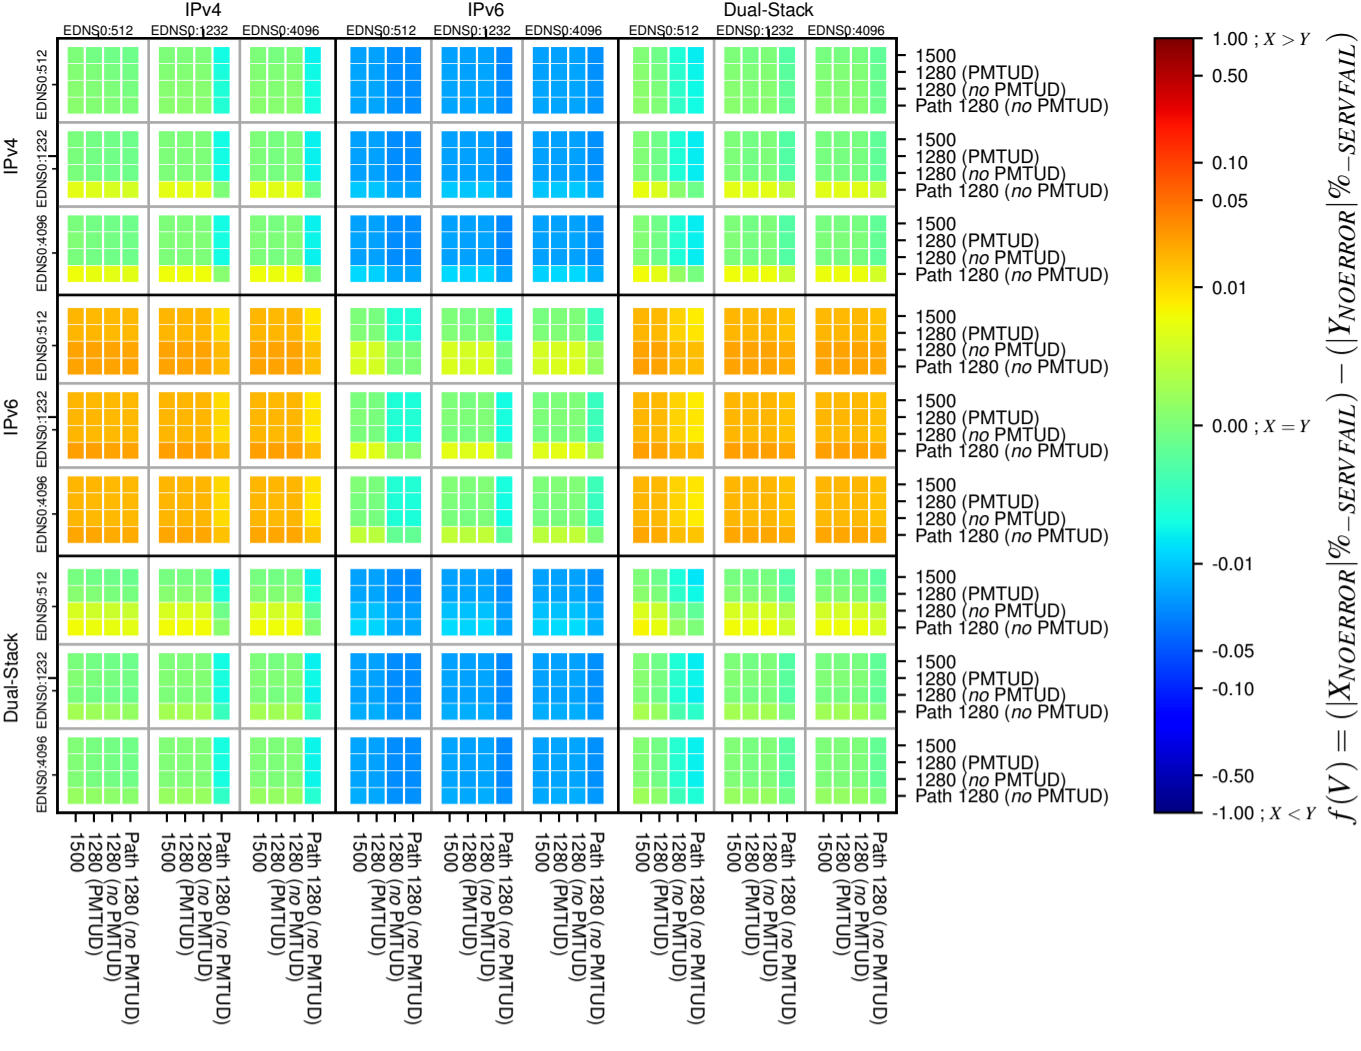

### All Zones without DNSSEC for '.nl'