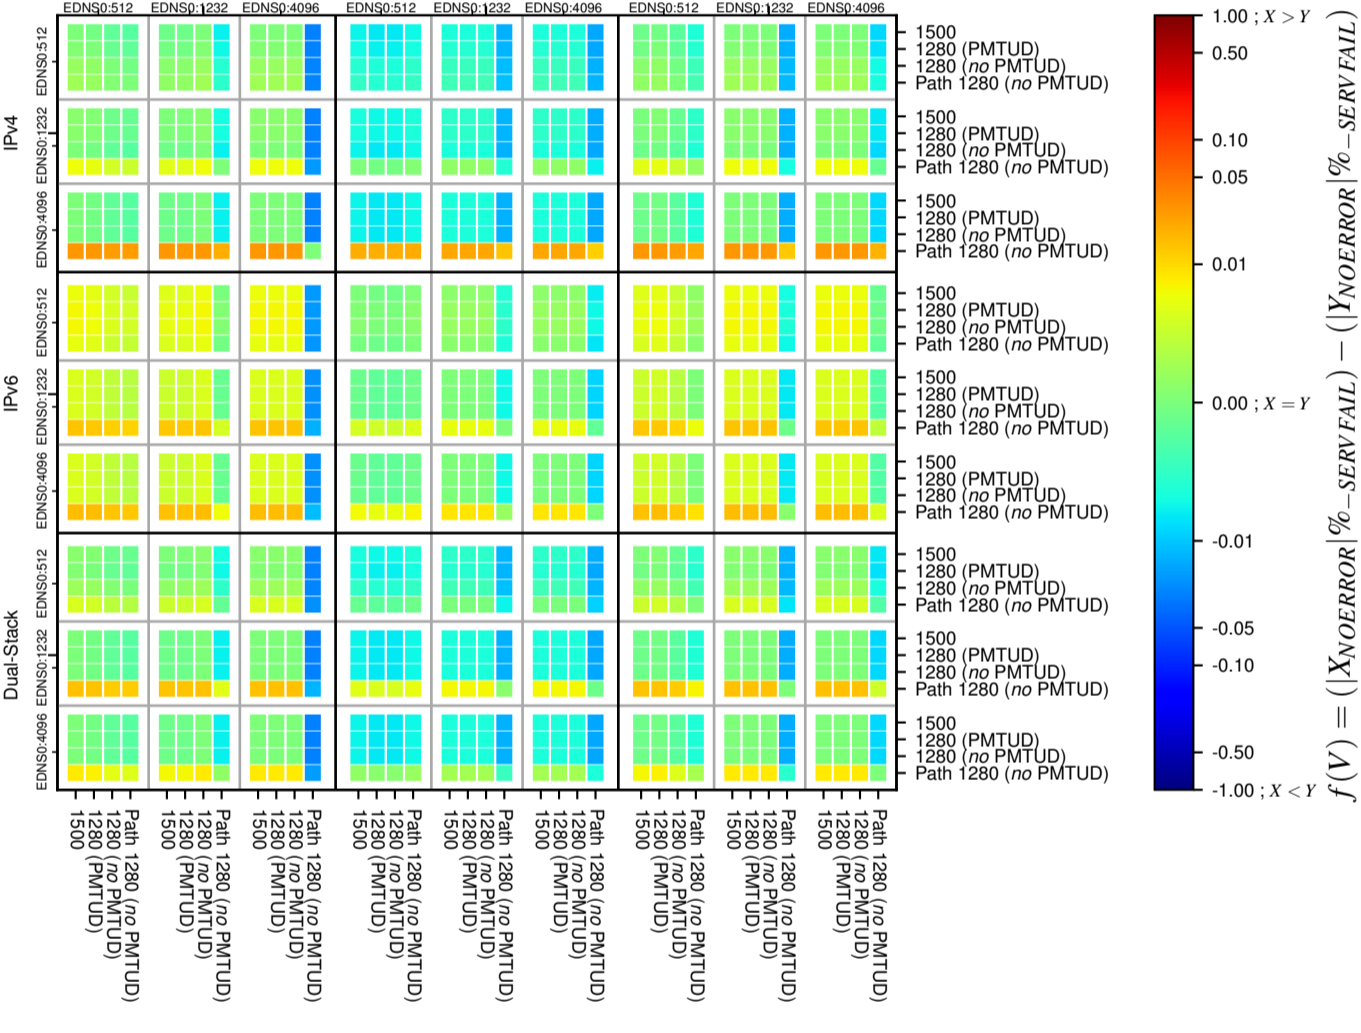

All Zones with DNSSEC for '.nl'