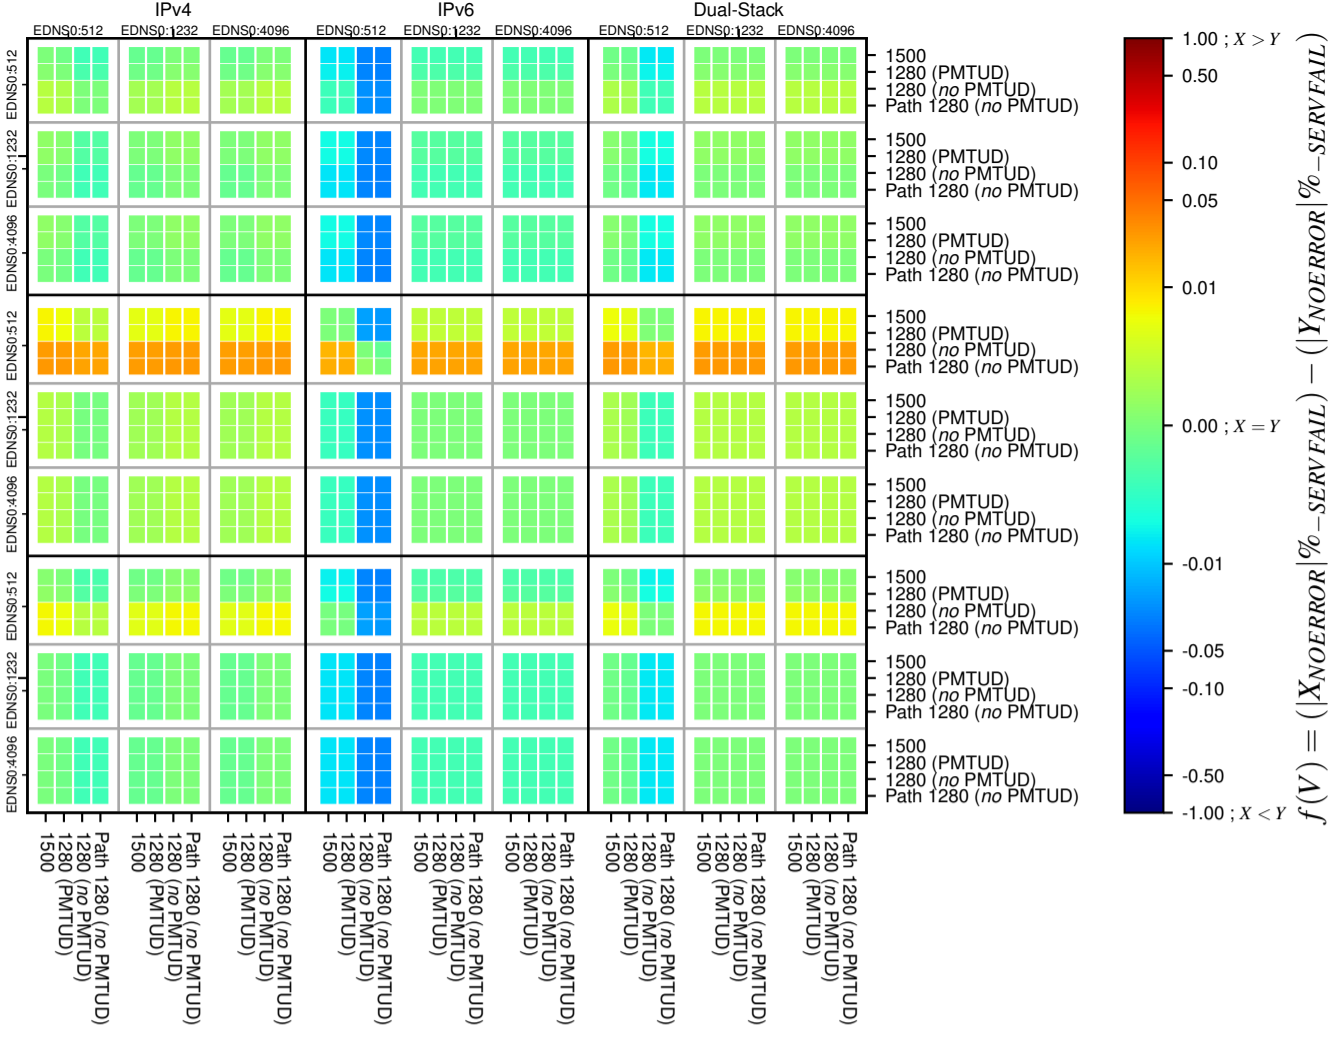

### All Zones without DNSSEC for '.se'

### All Zones with DNSSEC for '.se'