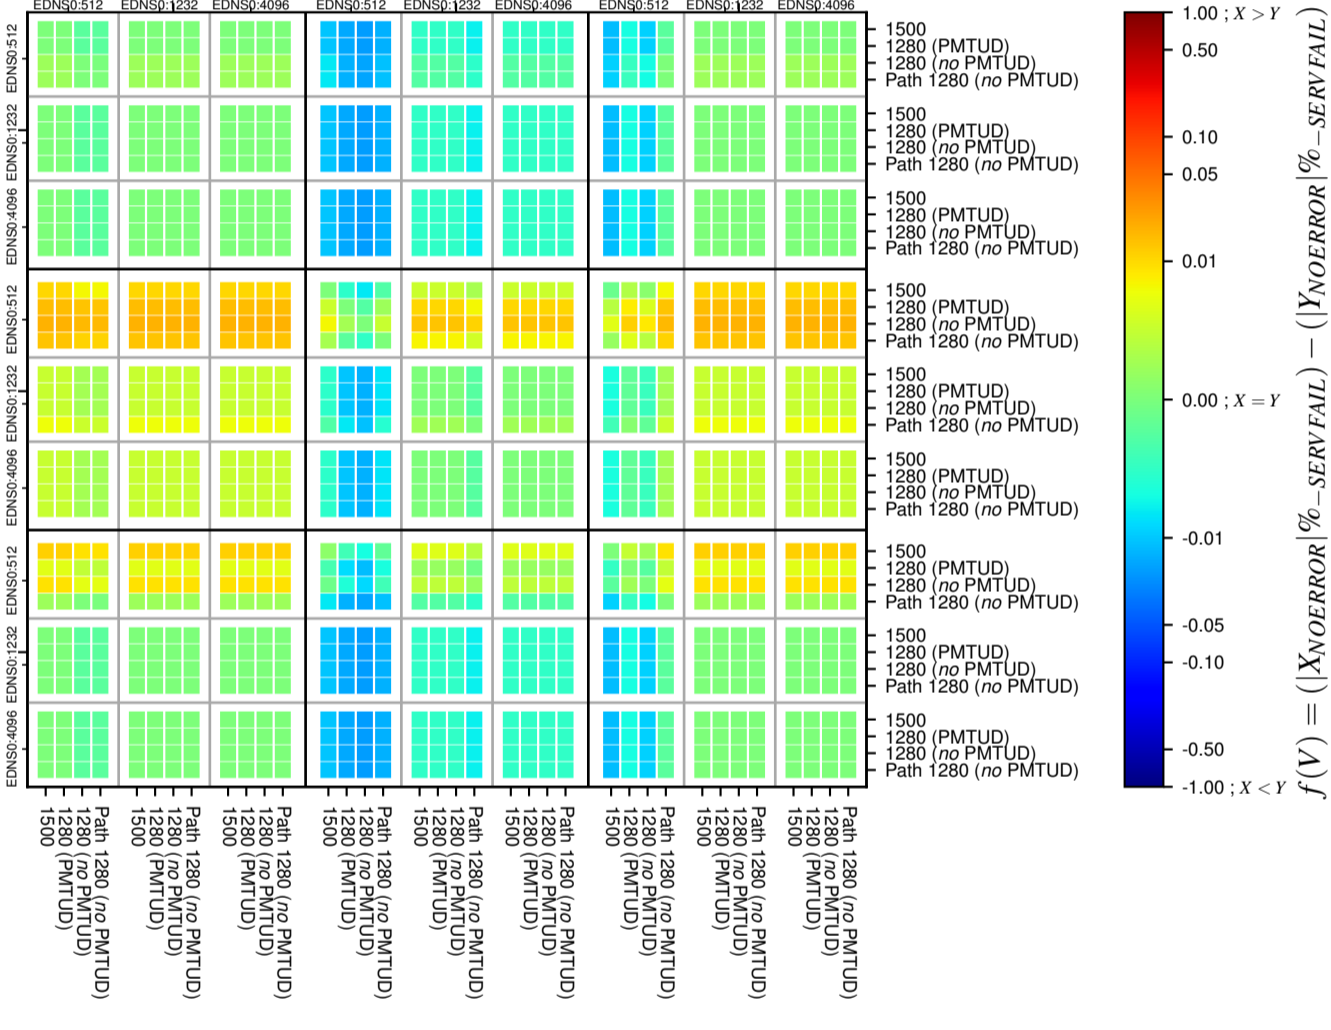

All Zones with DNSSEC for '.se'