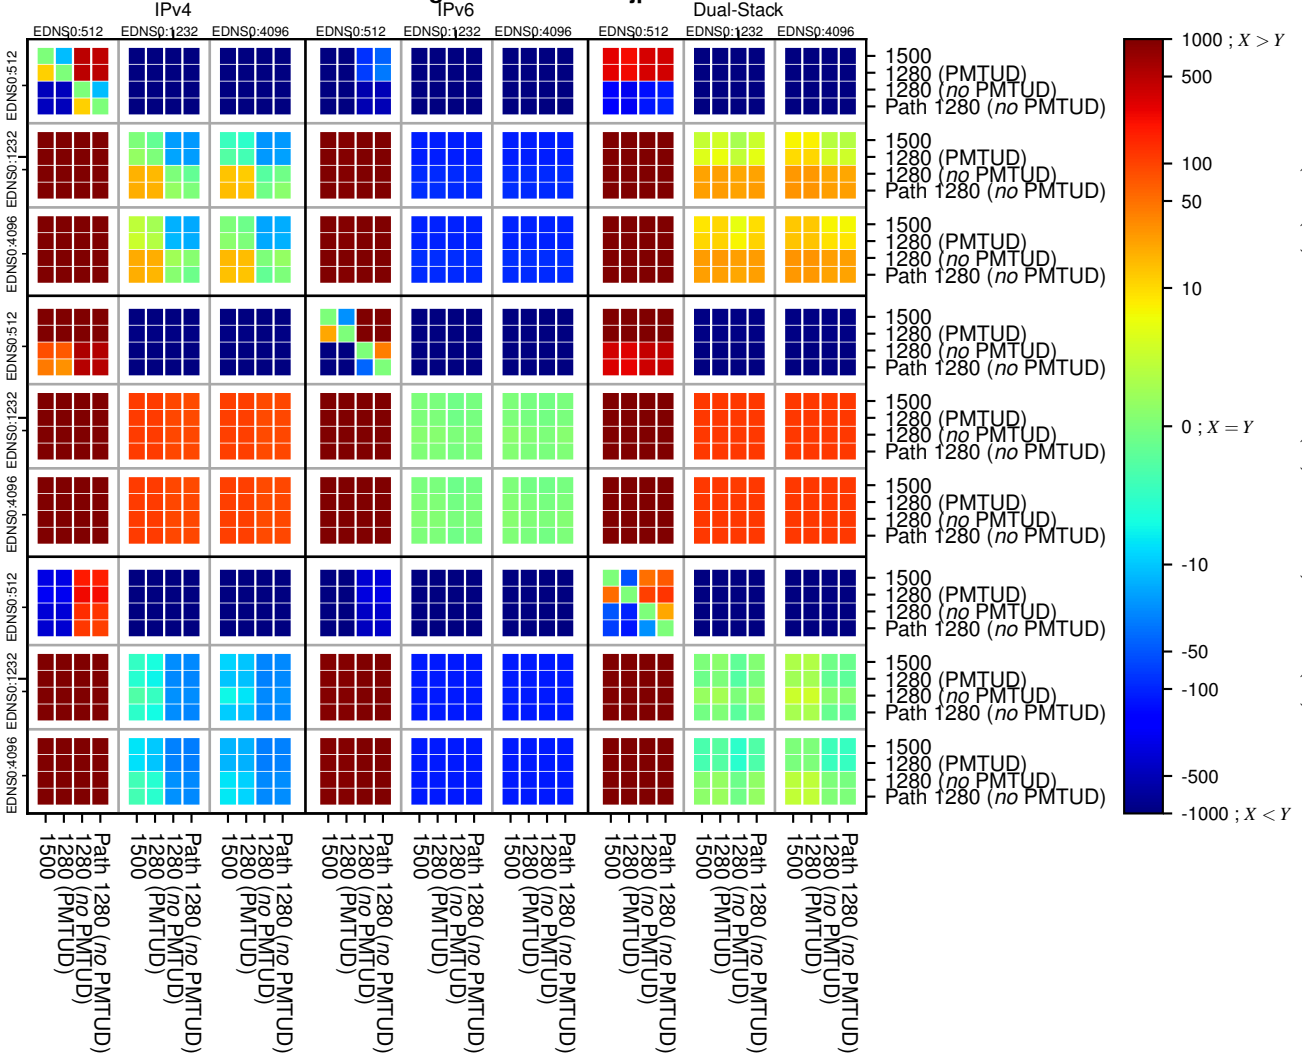

### All Zones without DNSSEC returning NOERROR for '.jp'

### All Zones with DNSSEC returning NOERROR for '.jp'