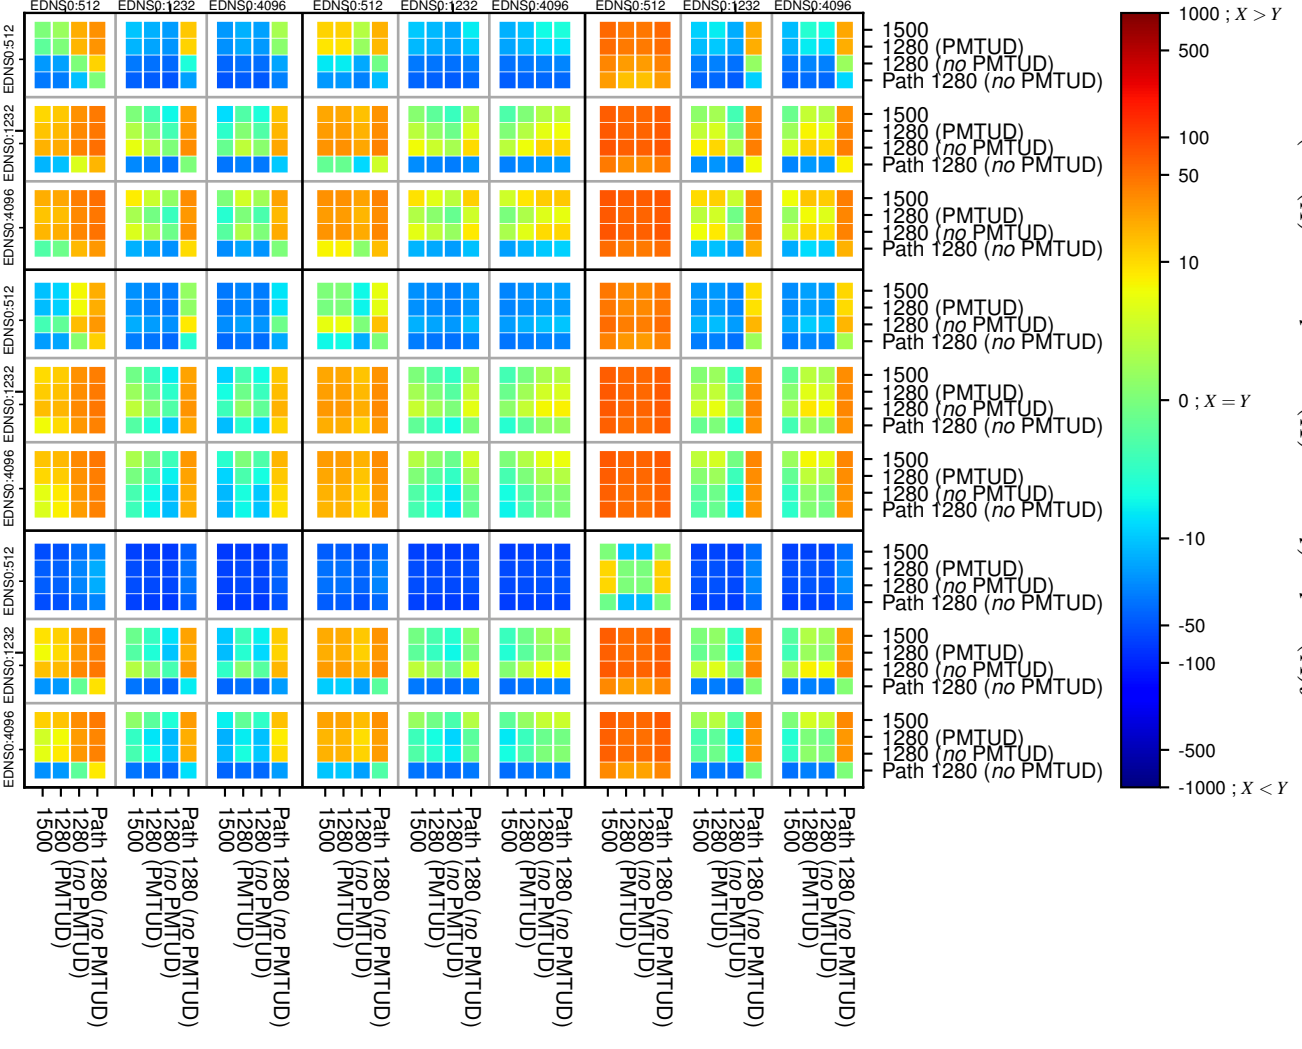

All Zones with DNSSEC returning NOERROR for '.nl'