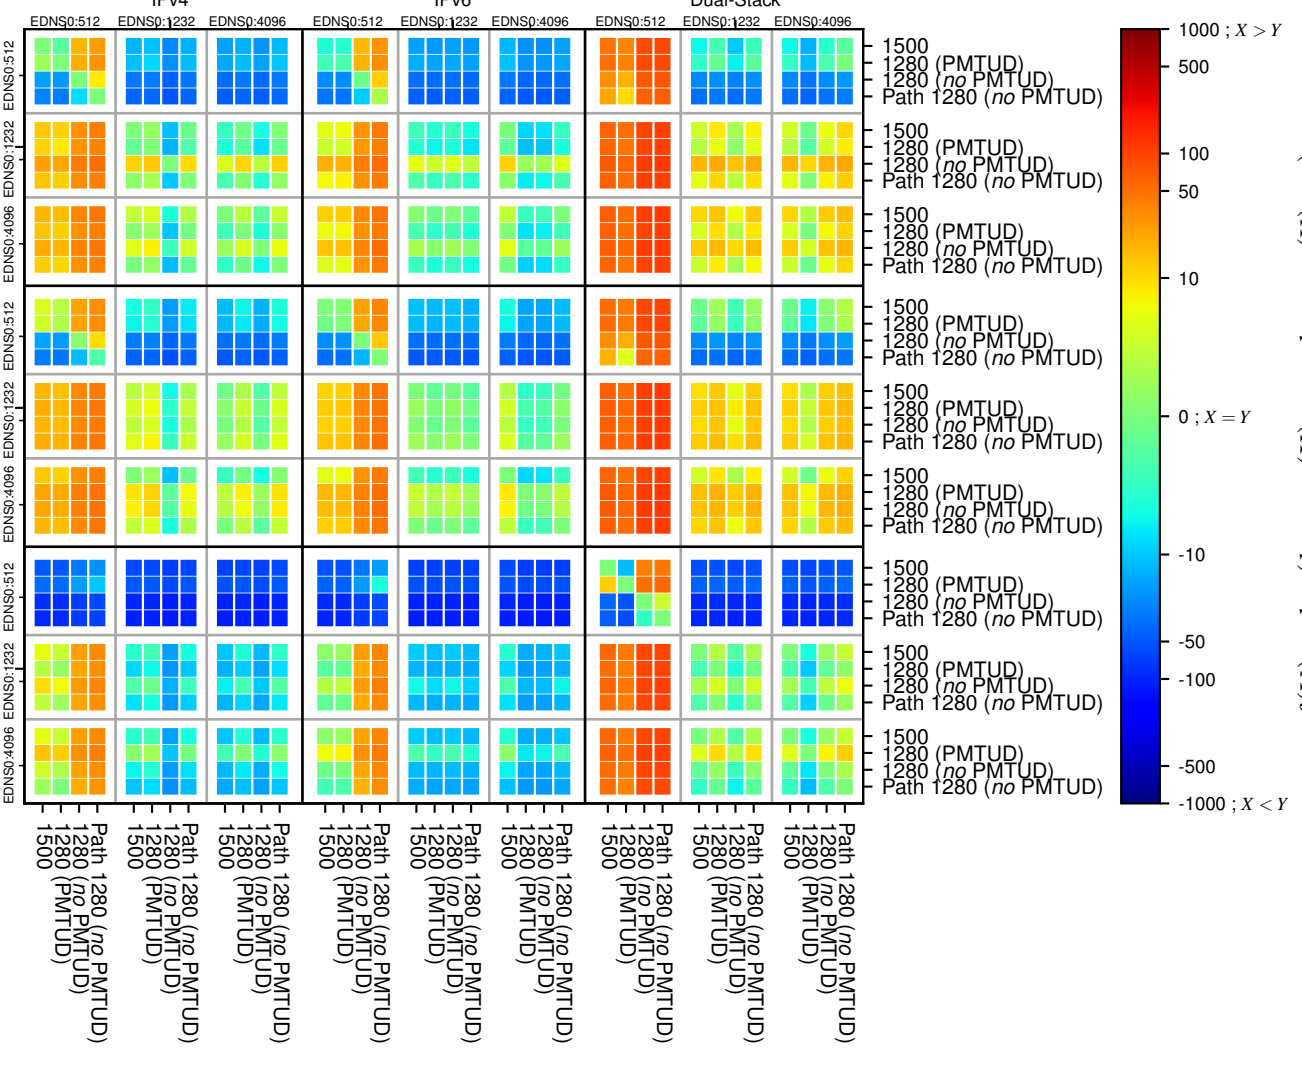

### All Zones without DNSSEC returning NOERROR for '.nl'

### All Zones with DNSSEC returning NOERROR for '.nl'