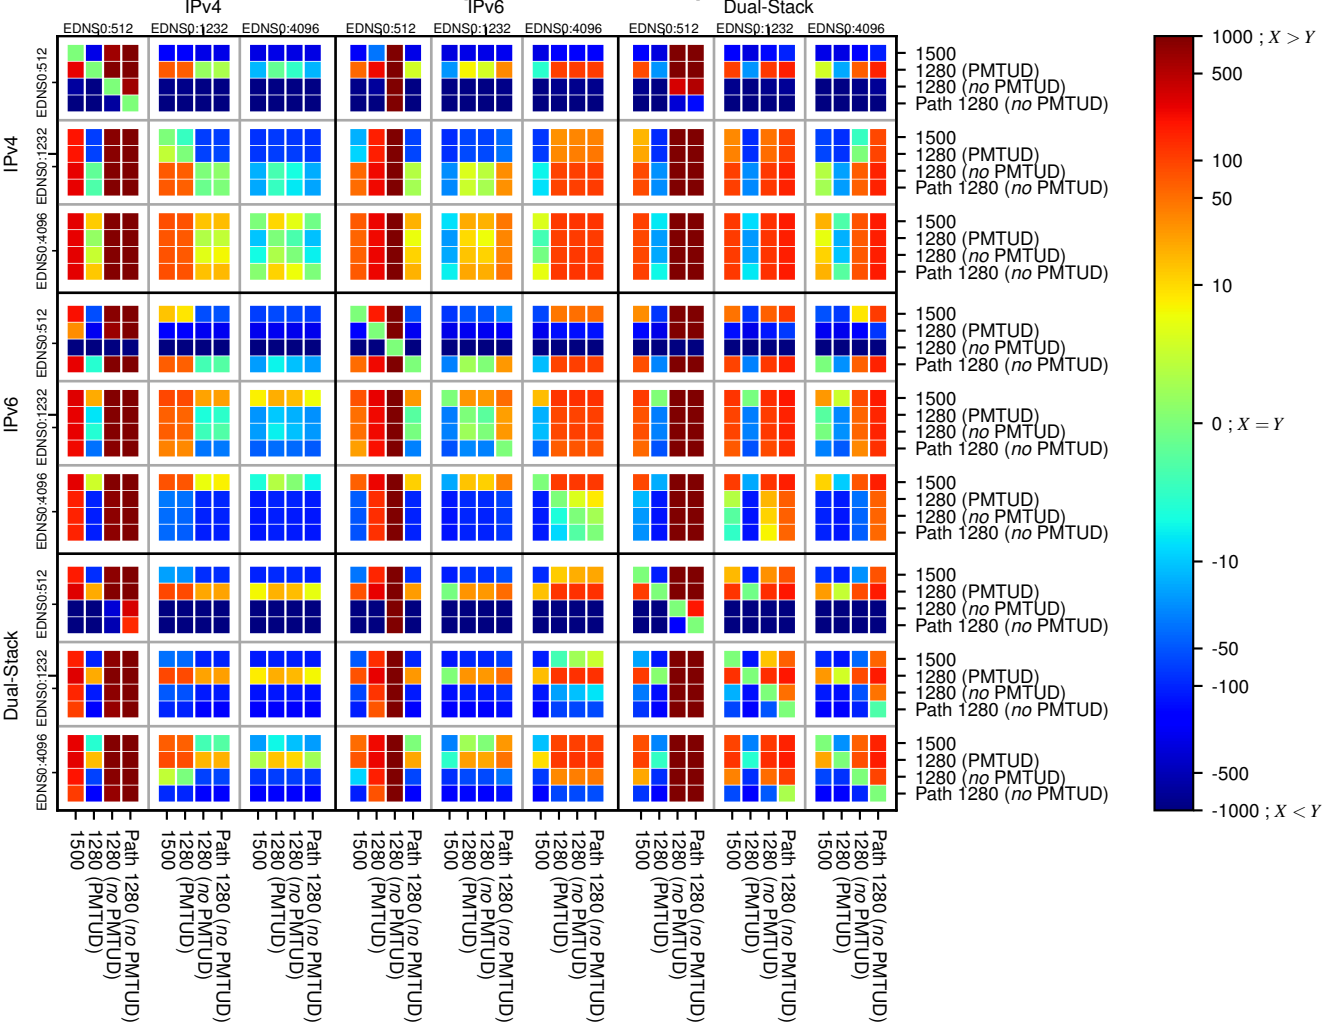

All Zones without DNSSEC returning NOERROR for '.all_psl_domains'

All Zones with DNSSEC returning NOERROR for '.all_psl_domains'

All Zones returning NOERROR for '.all_psl_domains'