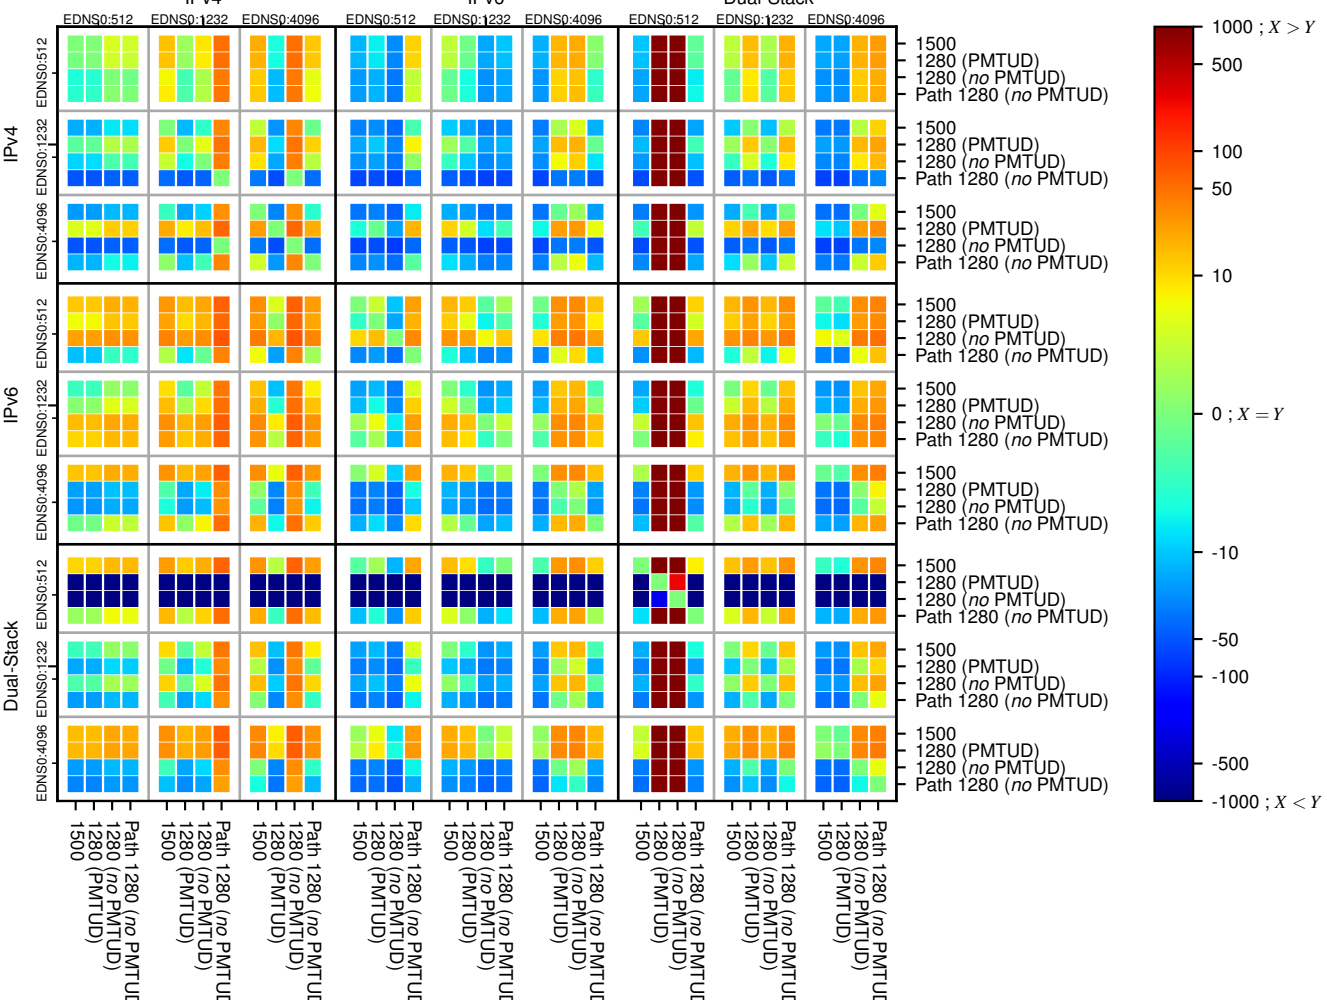

All Zones without DNSSEC returning NOERROR for '.de'

All Zones with DNSSEC returning NOERROR for '.de'

All Zones returning NOERROR for '.de'

$$f(V) = \log(\text{latency}(X)_{\text{median}} - \text{latency}(Y)_{\text{median}}) \text{ms}$$

$$f(V) = \log(\text{latency}(X)_{\text{median}} - \text{latency}(Y)_{\text{median}}) \text{ms}$$

$$f(V) = \log(\text{latency}(X)_{\text{median}} - \text{latency}(Y)_{\text{median}}) \text{ms}$$