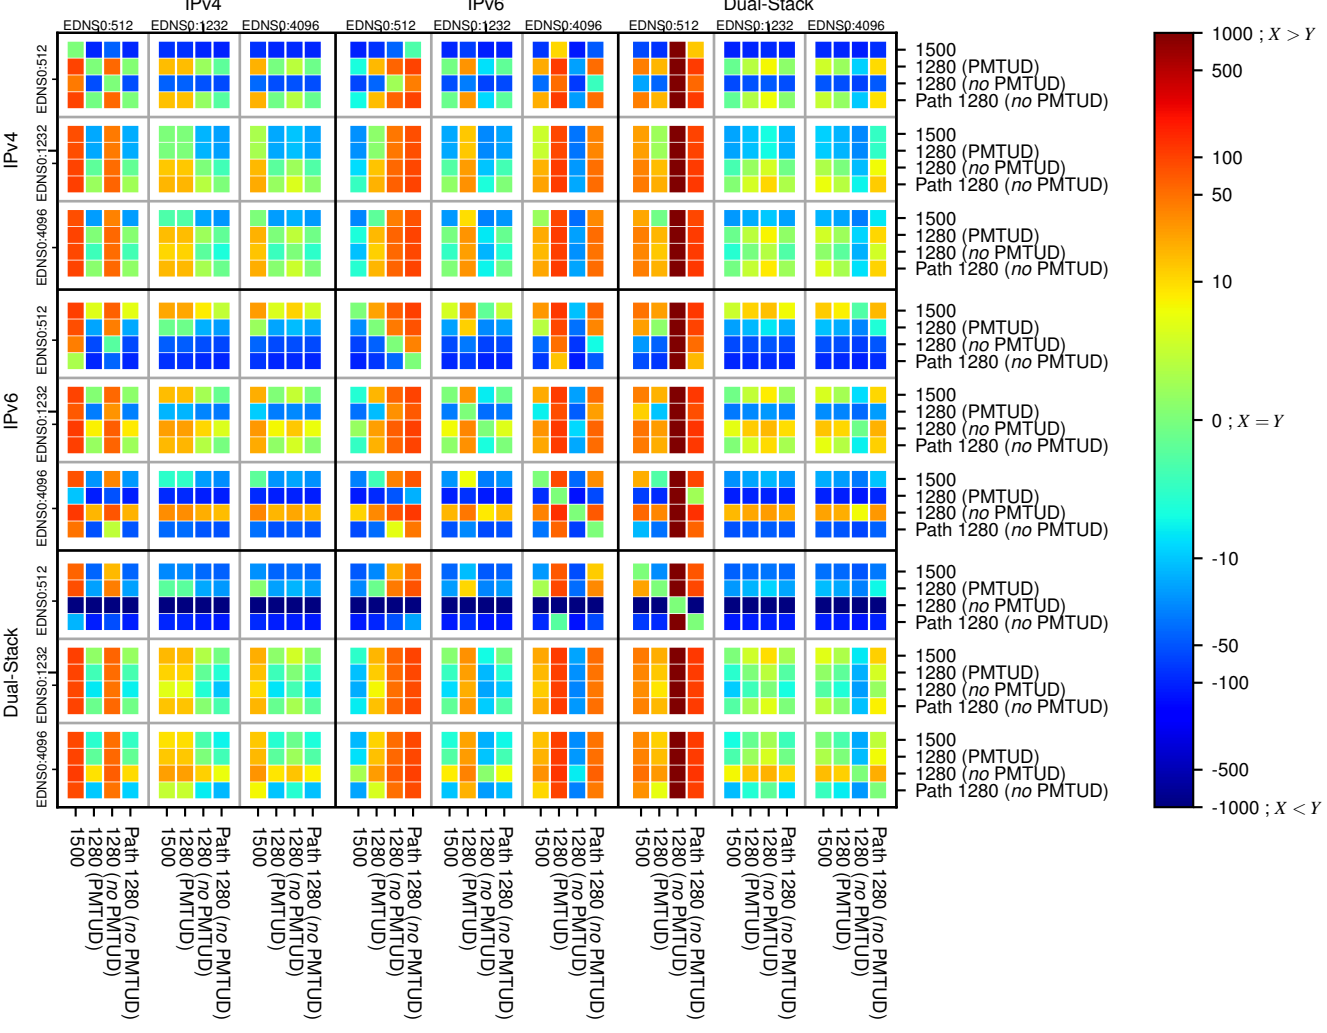

All Zones without DNSSEC returning NOERROR for '.de'

All Zones with DNSSEC returning NOERROR for '.de'

All Zones returning NOERROR for '.de'

$$f(V) = \log(\text{latency}(X)_{\text{median}} - \text{latency}(Y)_{\text{median}}) \text{ms}$$

$$f(V) = \log(\text{latency}(X)_{\text{median}} - \text{latency}(Y)_{\text{median}}) \text{ms}$$

$$f(V) = \log(\text{latency}(X)_{\text{median}} - \text{latency}(Y)_{\text{median}}) \text{ms}$$