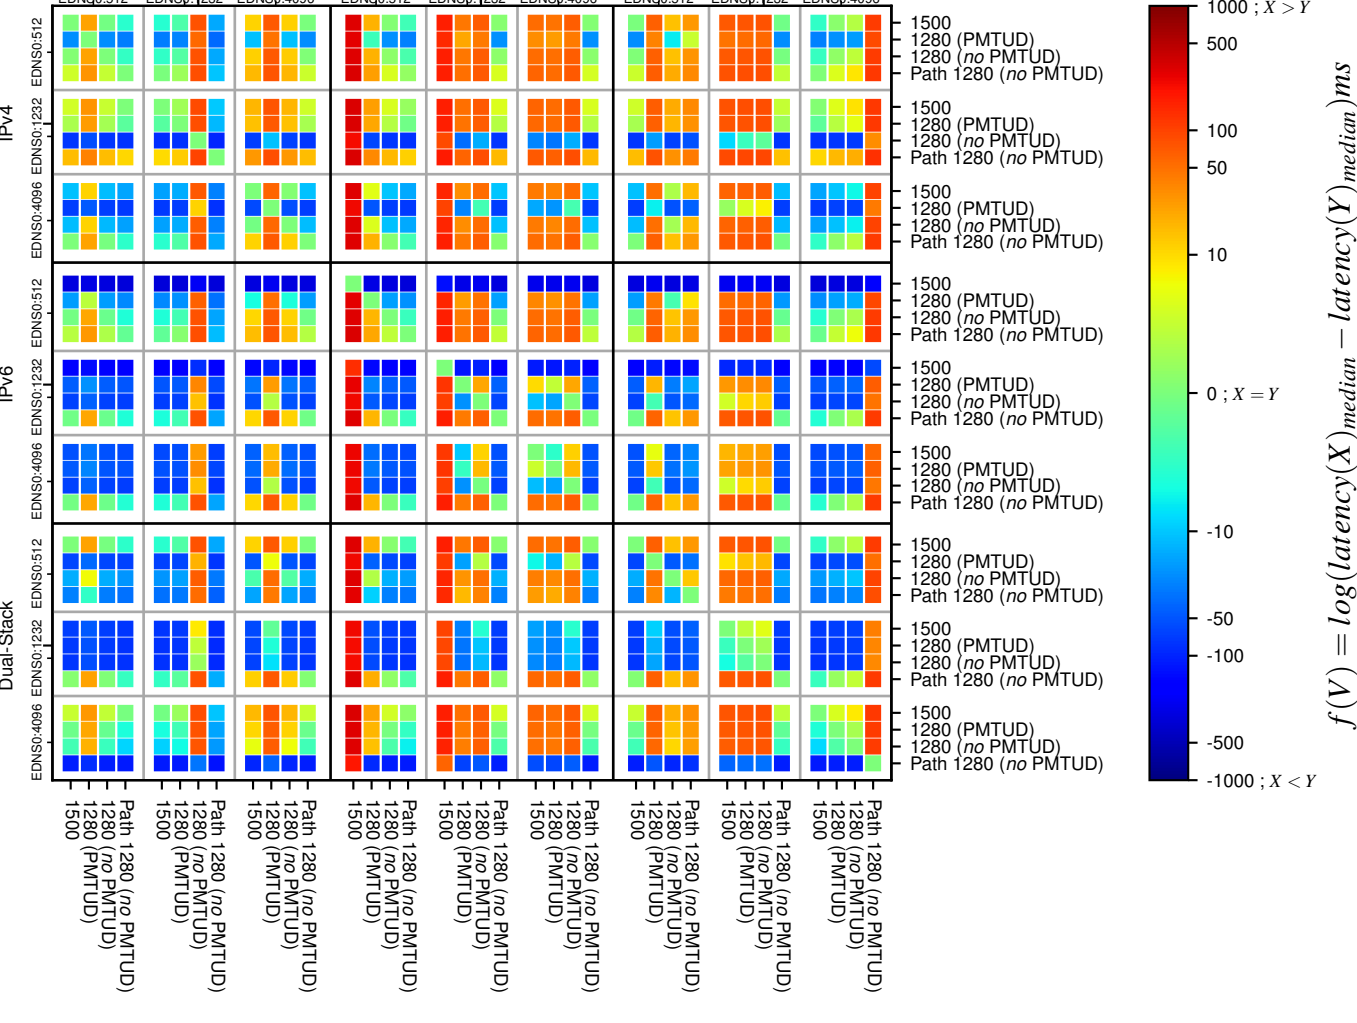

All Zones without DNSSEC returning NOERROR for '.nl'

All Zones with DNSSEC returning NOERROR for '.nl'

All Zones returning NOERROR for '.nl'

$$f(V) = \log(\text{latency}(X)_{\text{median}} - \text{latency}(Y)_{\text{median}}) \text{ms}$$

$$f(V) = \log(\text{latency}(X)_{\text{median}} - \text{latency}(Y)_{\text{median}}) \text{ms}$$

$$f(V) = \log(\text{latency}(X)_{\text{median}} - \text{latency}(Y)_{\text{median}}) \text{ms}$$