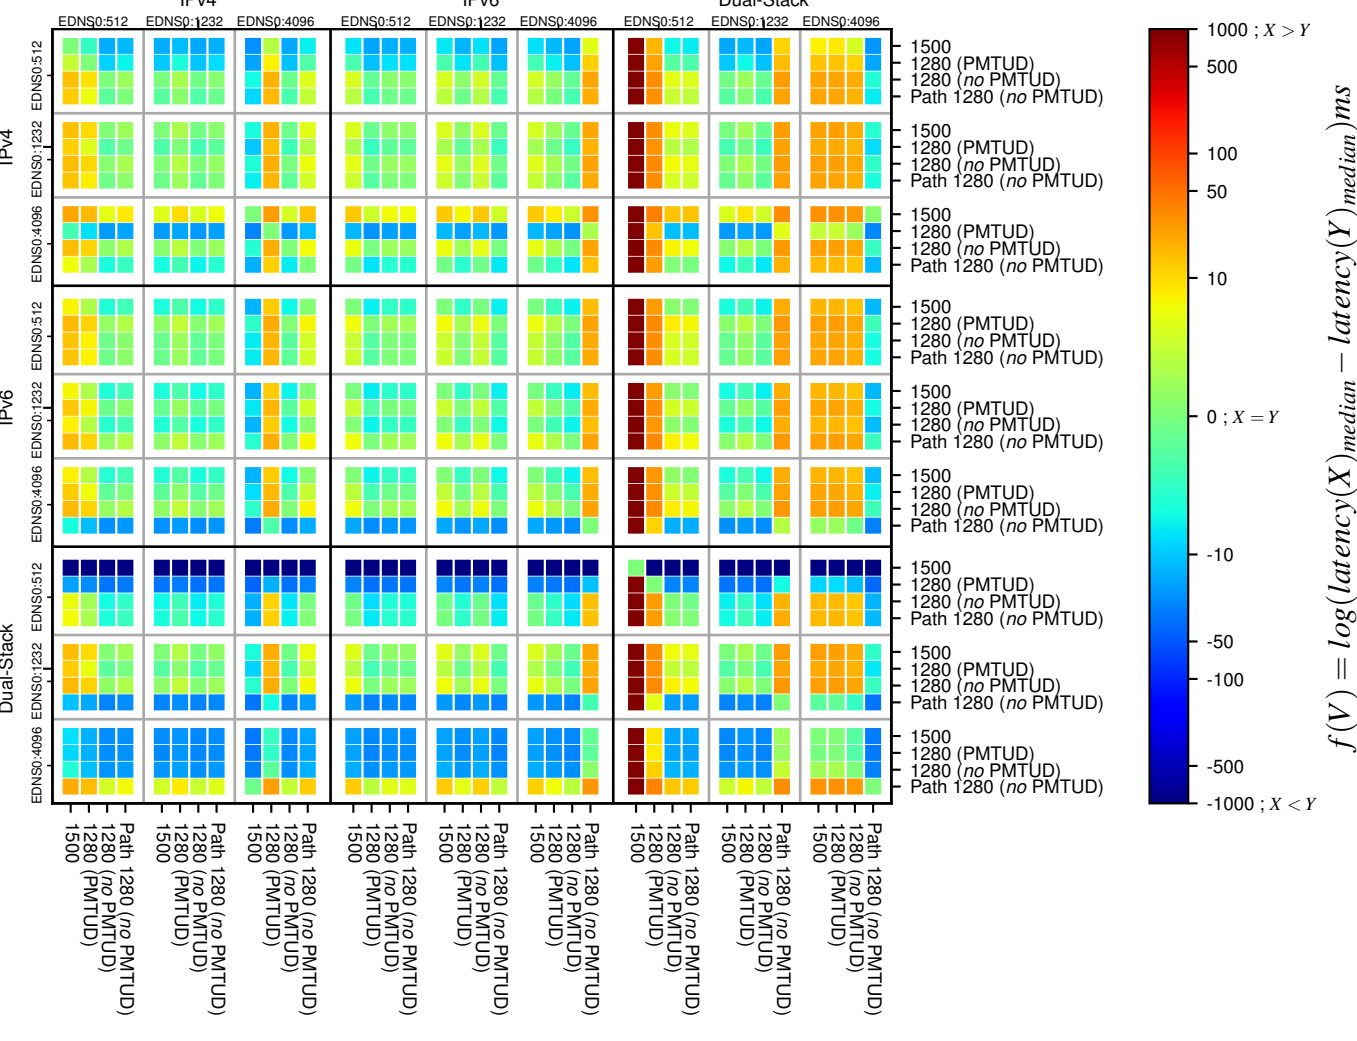

All Zones without DNSSEC returning NOERROR for '.nl'

All Zones with DNSSEC returning NOERROR for '.nl'

All Zones returning NOERROR for '.nl'

$$f(V) = \log(\text{latency}(X)_{\text{median}} - \text{latency}(Y)_{\text{median}}) \text{ms}$$

$$f(V) = \log(\text{latency}(X)_{\text{median}} - \text{latency}(Y)_{\text{median}}) \text{ms}$$

$$f(V) = \log(\text{latency}(X)_{\text{median}} - \text{latency}(Y)_{\text{median}}) \text{ms}$$