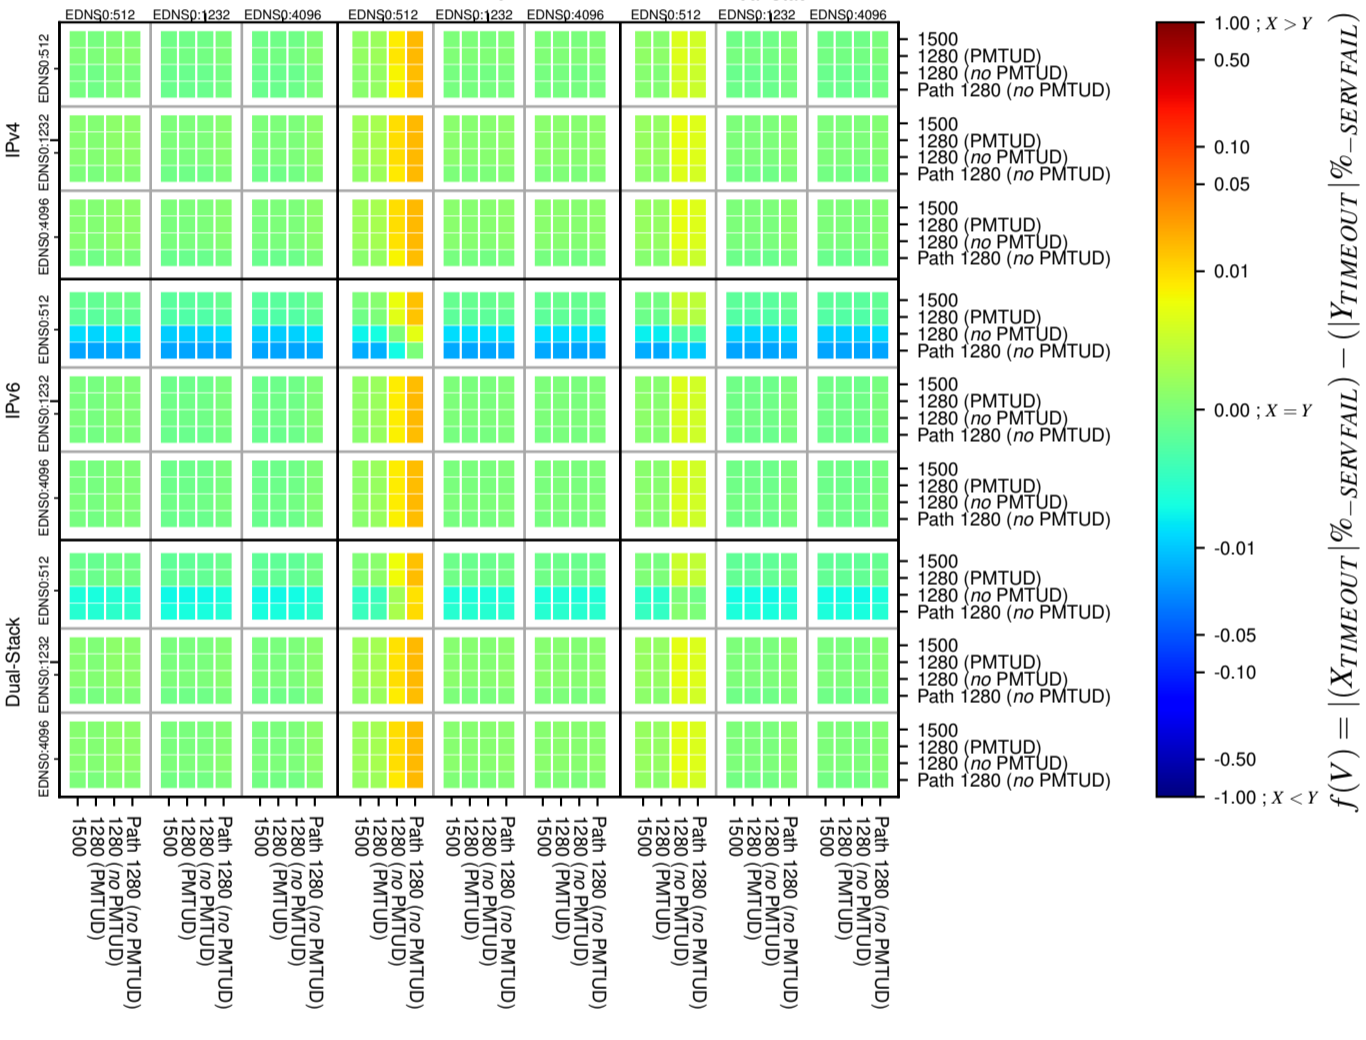

All Zones without DNSSEC for '.com'

All Zones with DNSSEC for '.com'

All Zones for '.com'

$$f(V) = |(X_{TIMEOUT} \% - SERVFAIL) - (Y_{TIMEOUT} \% - SERVFAIL)|$$

$$f(V) = |(X_{TIMEOUT} \% - SERVFAIL) - (Y_{TIMEOUT} \% - SERVFAIL)|$$

$$f(V) = |(X_{TIMEOUT} \% - SERVFAIL) - (Y_{TIMEOUT} \% - SERVFAIL)|$$