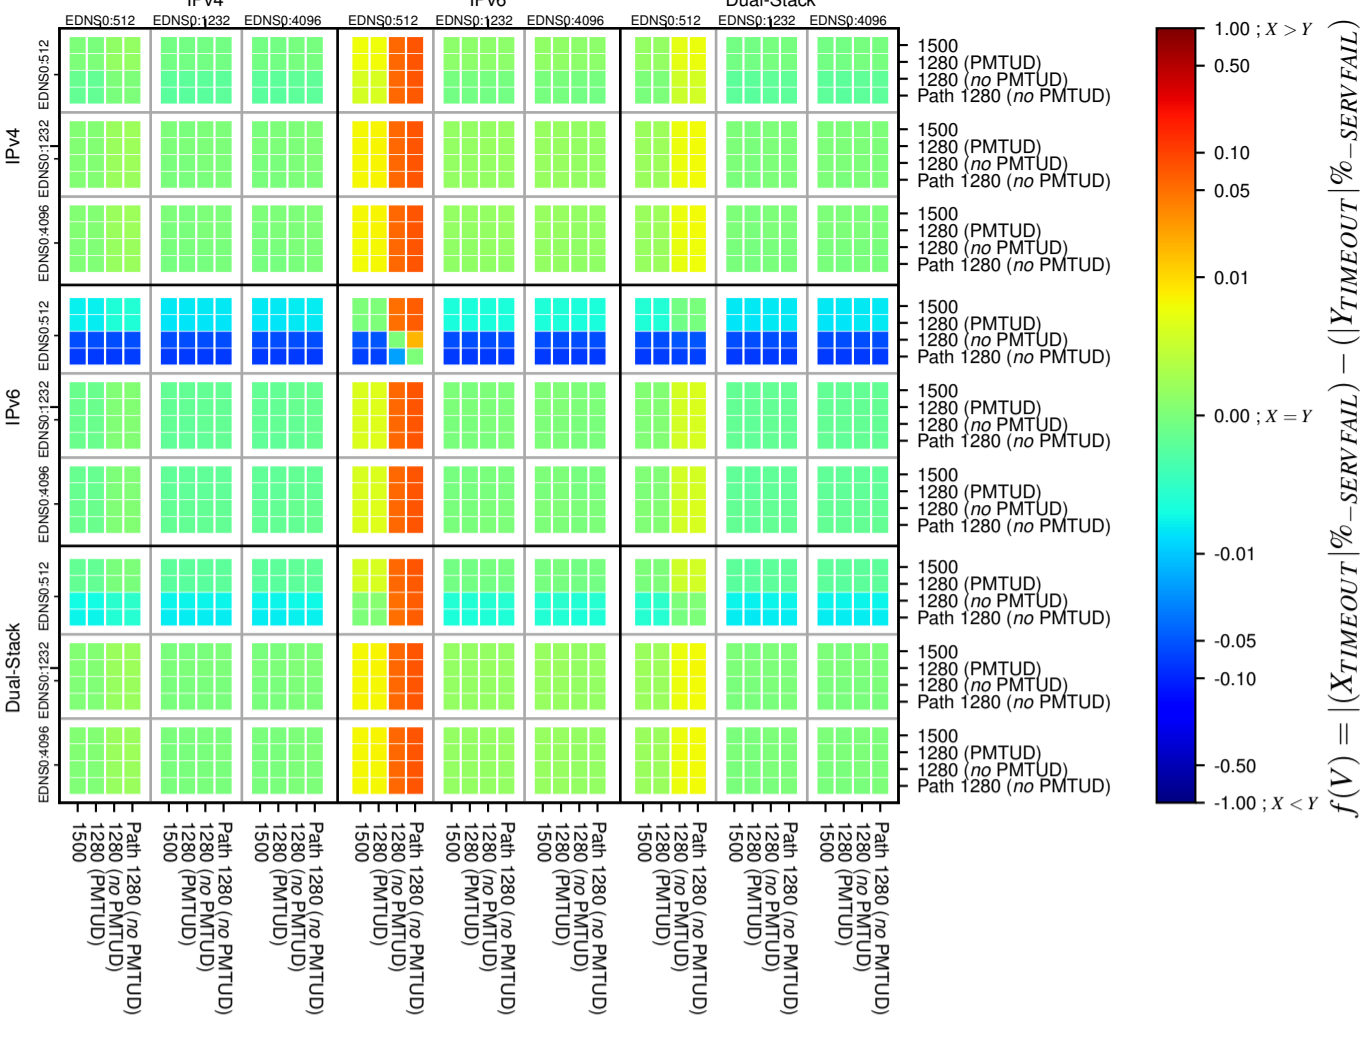

All Zones without DNSSEC for '.com'

All Zones with DNSSEC for '.com'

All Zones for '.com'

$$f(V) = |(X_{TIMEOUT} \% - SERVFAIL) - (Y_{TIMEOUT} \% - SERVFAIL)|$$

$$f(V) = |(X_{TIMEOUT} \% - SERVFAIL) - (Y_{TIMEOUT} \% - SERVFAIL)|$$

$$f(V) = |(X_{TIMEOUT} \% - SERVFAIL) - (Y_{TIMEOUT} \% - SERVFAIL)|$$