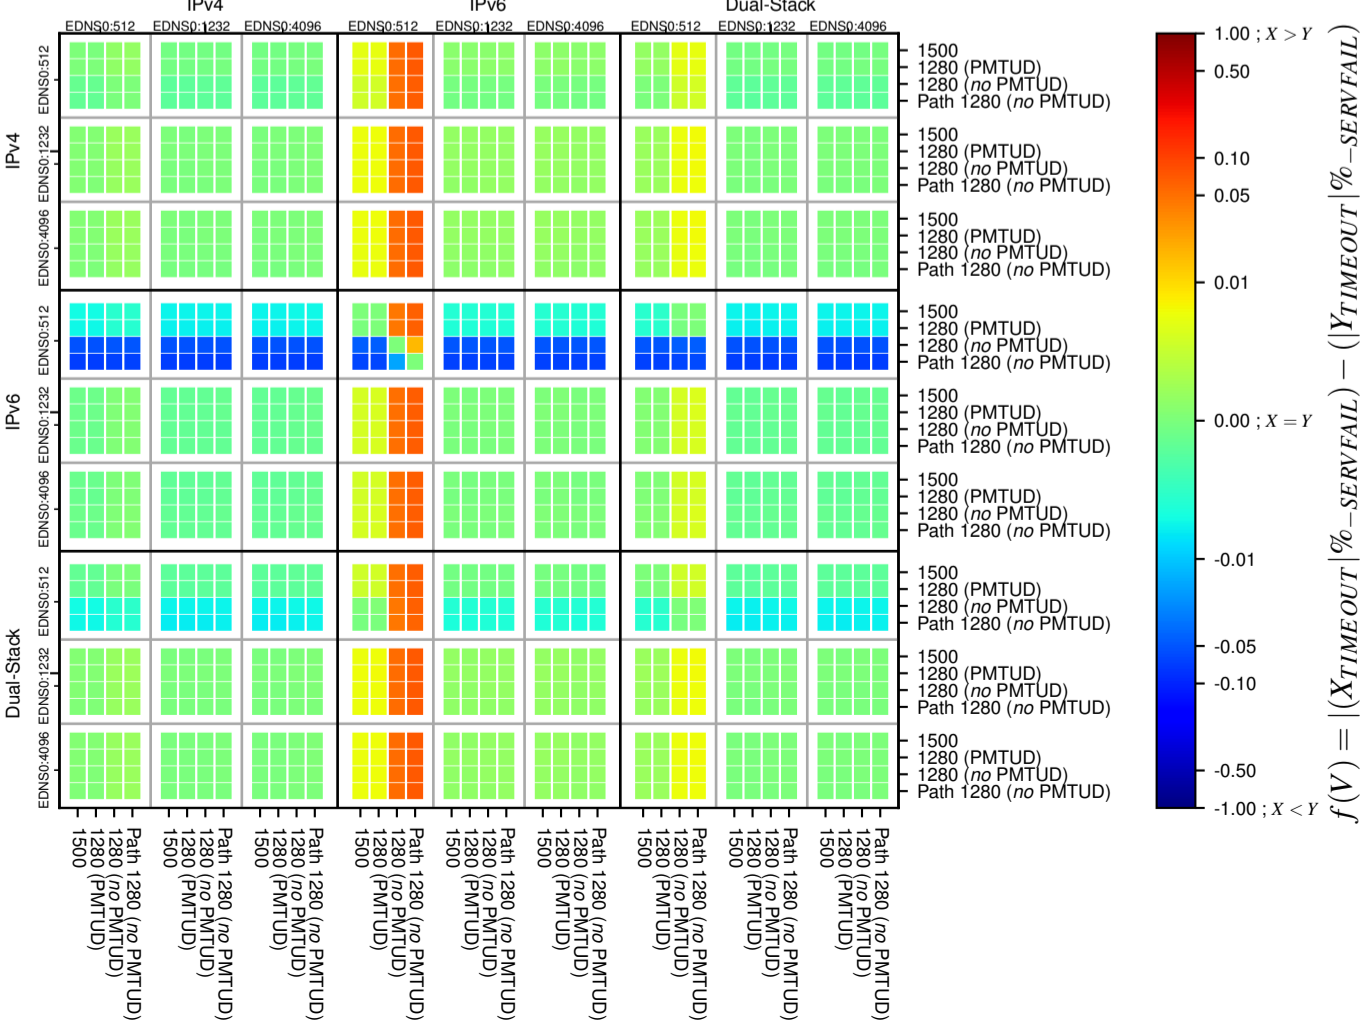

All Zones without DNSSEC for '.com'

All Zones with DNSSEC for '.com'

All Zones for '.com'

$$f(V) = |(X_{TIMEOUT} \% - SERVFAIL) - (Y_{TIMEOUT} \% - SERVFAIL)|$$

$$f(V) = |(X_{TIMEOUT} \% - SERVFAIL) - (Y_{TIMEOUT} \% - SERVFAIL)|$$

$$f(V) = |(X_{TIMEOUT} \% - SERVFAIL) - (Y_{TIMEOUT} \% - SERVFAIL)|$$