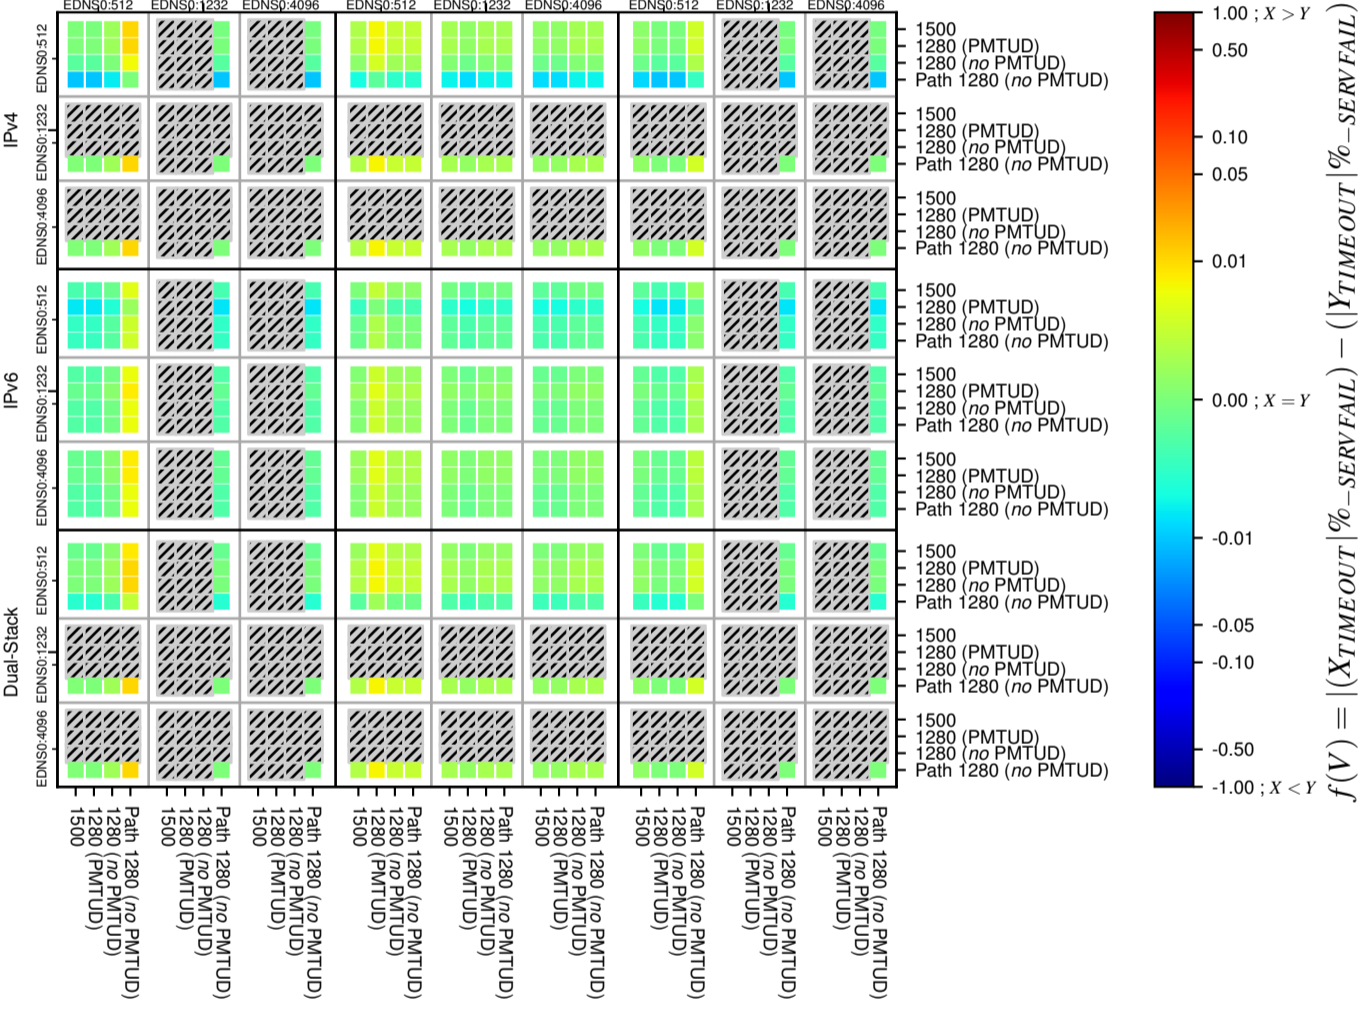

All Zones without DNSSEC for '.de'

All Zones with DNSSEC for '.de'

All Zones for '.de'

$$f(V) = |(X_{TIMEOUT} | \% - SERVFAIL) - (Y_{TIMEOUT} | \% - SERVFAIL)|$$

$$f(V) = |(X_{TIMEOUT} | \% - SERVFAIL) - (Y_{TIMEOUT} | \% - SERVFAIL)|$$

$$f(V) = |(X_{TIMEOUT} | \% - SERVFAIL) - (Y_{TIMEOUT} | \% - SERVFAIL)|$$