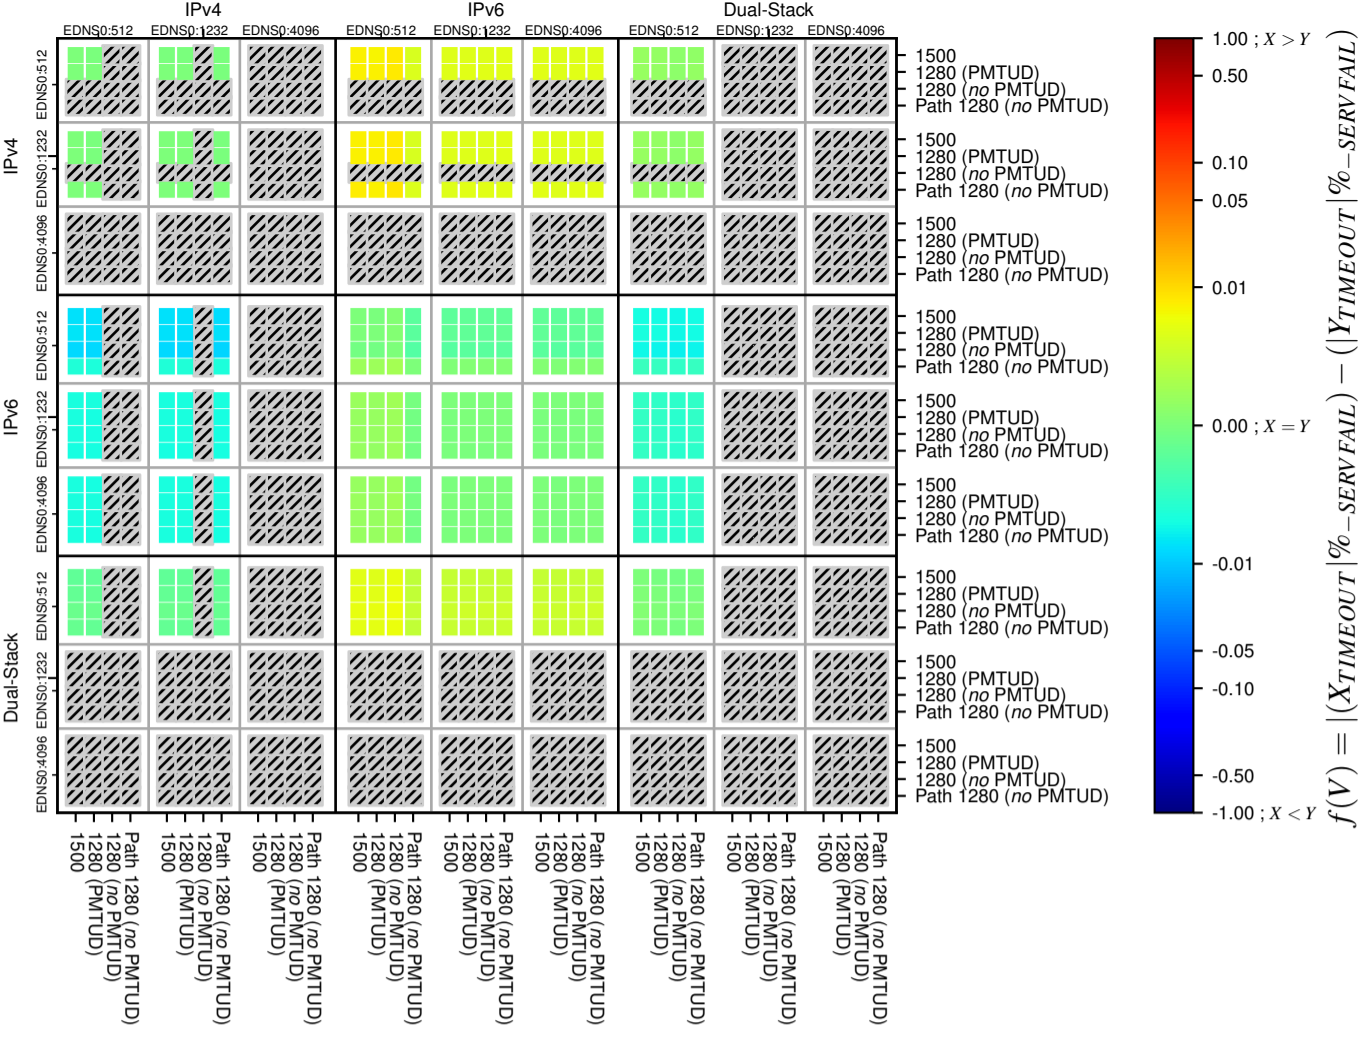

All Zones without DNSSEC for '.de'

All Zones with DNSSEC for '.de'

All Zones for '.de'

$$f(V) = |(X_{TIMEOUT} | \% - SERVFAIL) - (Y_{TIMEOUT} | \% - SERVFAIL)|$$

$$f(V) = |(X_{TIMEOUT} | \% - SERVFAIL) - (Y_{TIMEOUT} | \% - SERVFAIL)|$$

$$f(V) = |(X_{TIMEOUT} | \% - SERVFAIL) - (Y_{TIMEOUT} | \% - SERVFAIL)|$$