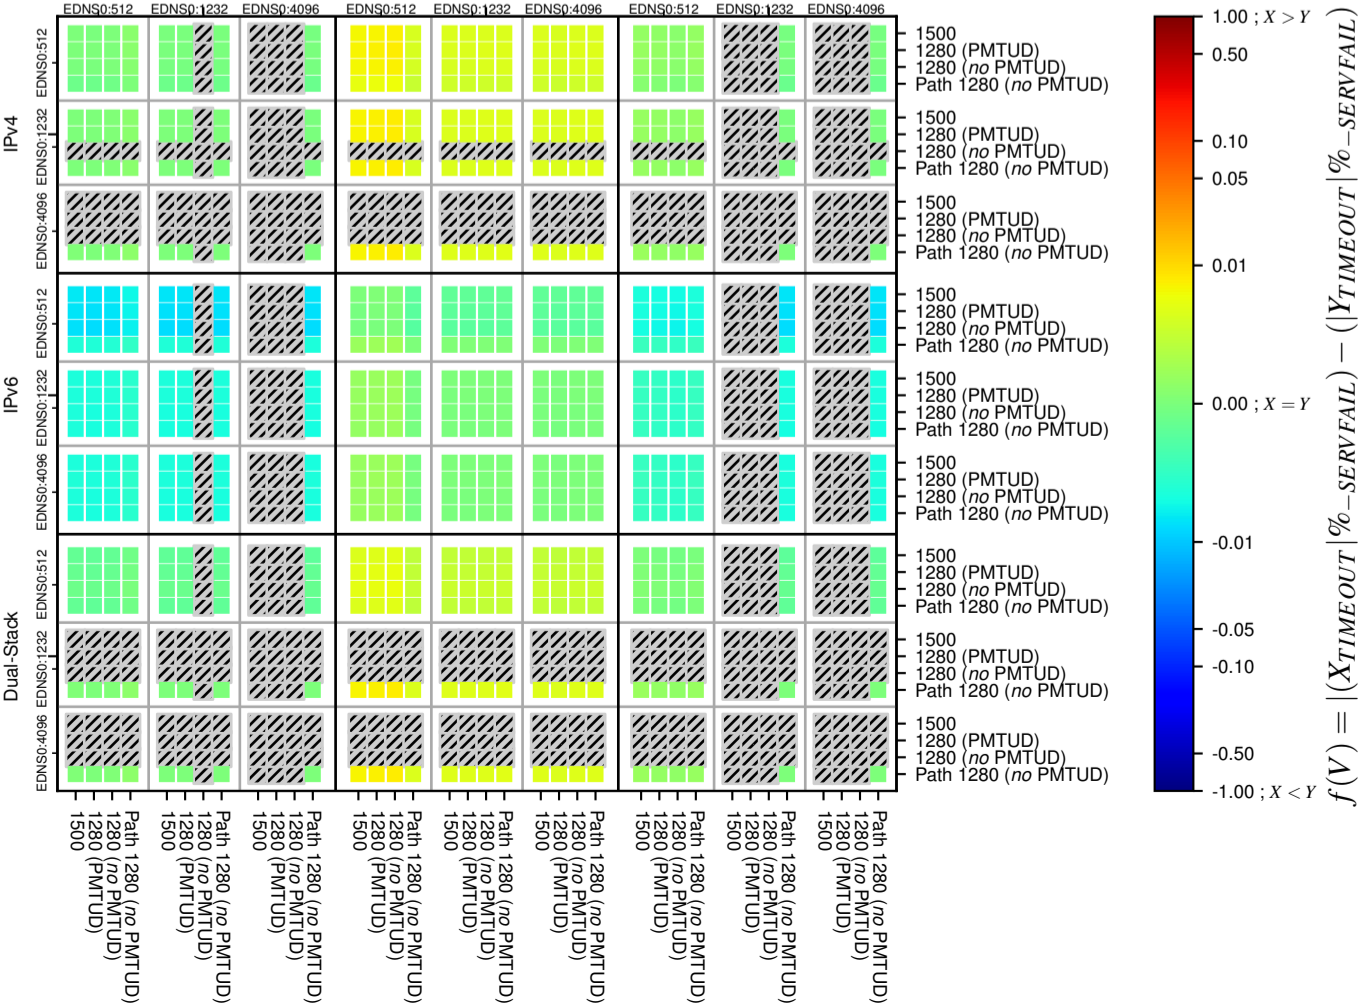

All Zones without DNSSEC for '.de'

All Zones with DNSSEC for '.de'

All Zones for '.de'

$$f(V) = |(X_{TIMEOUT} | \% - SERVFAIL) - (Y_{TIMEOUT} | \% - SERVFAIL)|$$

$$f(V) = |(X_{TIMEOUT} | \% - SERVFAIL) - (Y_{TIMEOUT} | \% - SERVFAIL)|$$

$$f(V) = |(X_{TIMEOUT} | \% - SERVFAIL) - (Y_{TIMEOUT} | \% - SERVFAIL)|$$