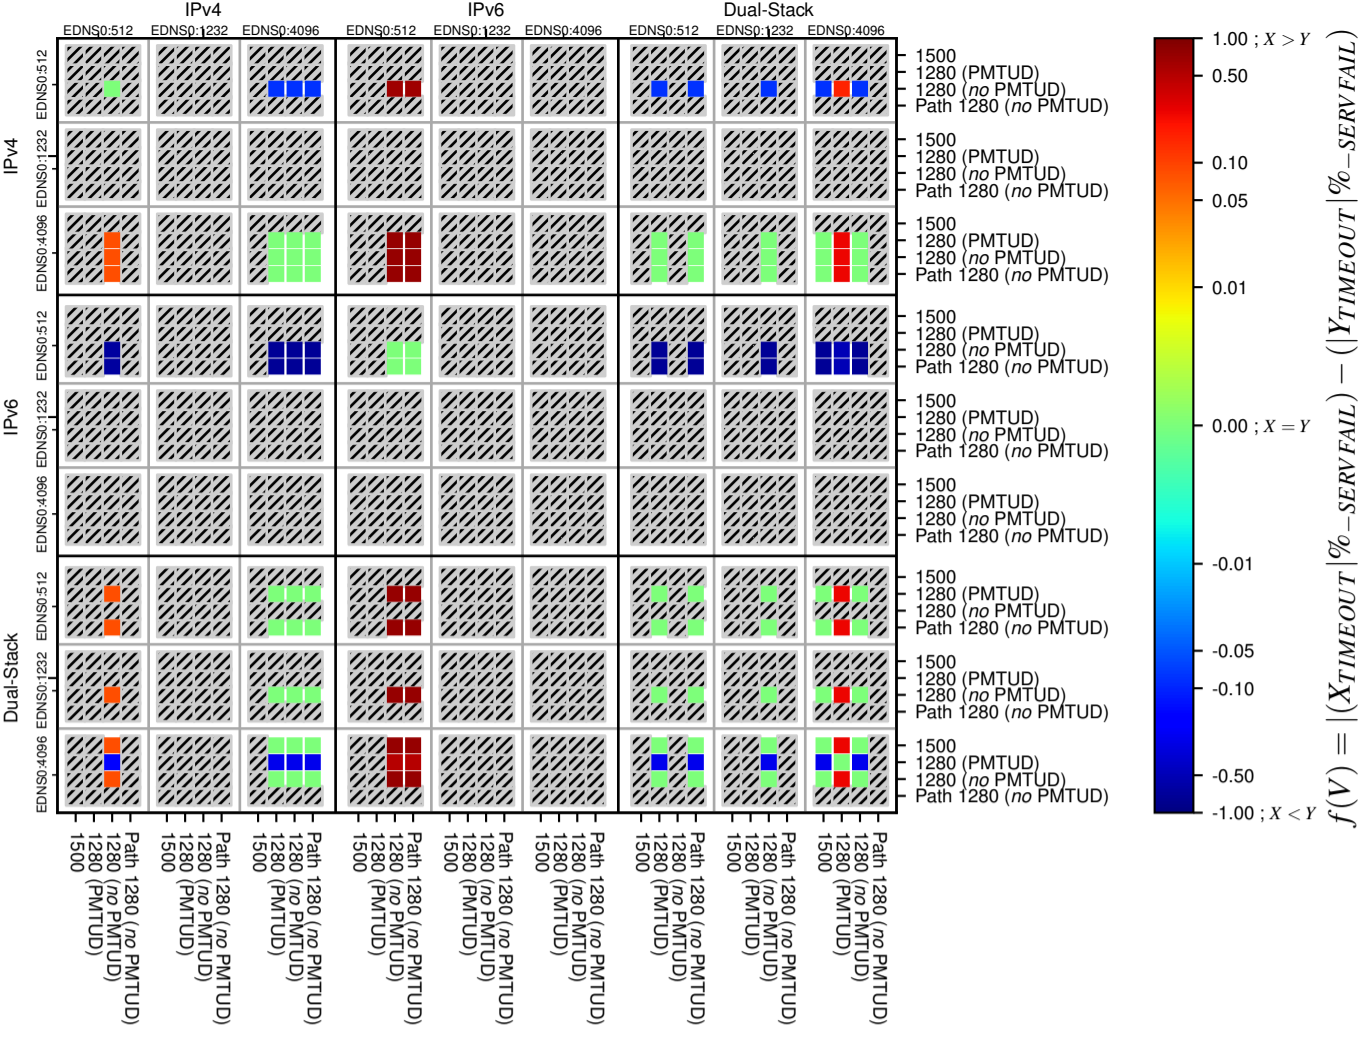

### All Zones without DNSSEC for '.mil'

### All Zones for '.mil'

$$f(V) = |(X_{TIMEOUT} | \% - SERVFAIL) - (Y_{TIMEOUT} | \% - SERVFAIL)|$$