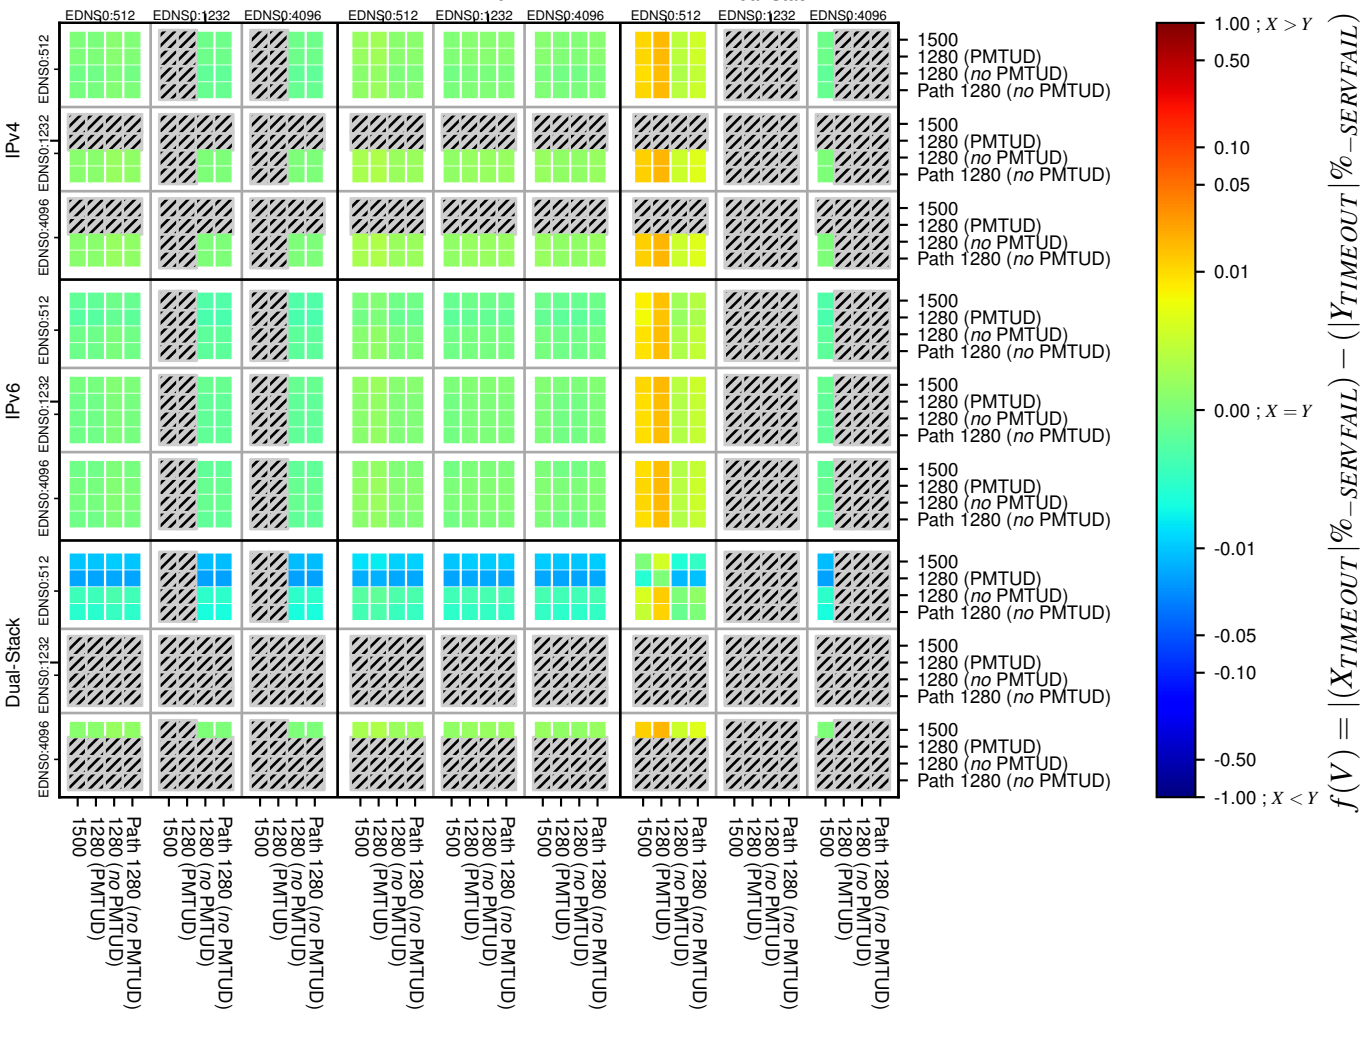

### All Zones without DNSSEC for '.org'

### All Zones for '.org'

$$f(V) = |(X_{TIMEOUT} | \% - SERVFAIL) - (Y_{TIMEOUT} | \% - SERVFAIL)|$$

$$f(V) = |(X_{TIMEOUT} | \% - SERVFAIL) - (Y_{TIMEOUT} | \% - SERVFAIL)|$$

$$f(V) = |(X_{TIMEOUT} | \% - SERVFAIL) - (Y_{TIMEOUT} | \% - SERVFAIL)|$$