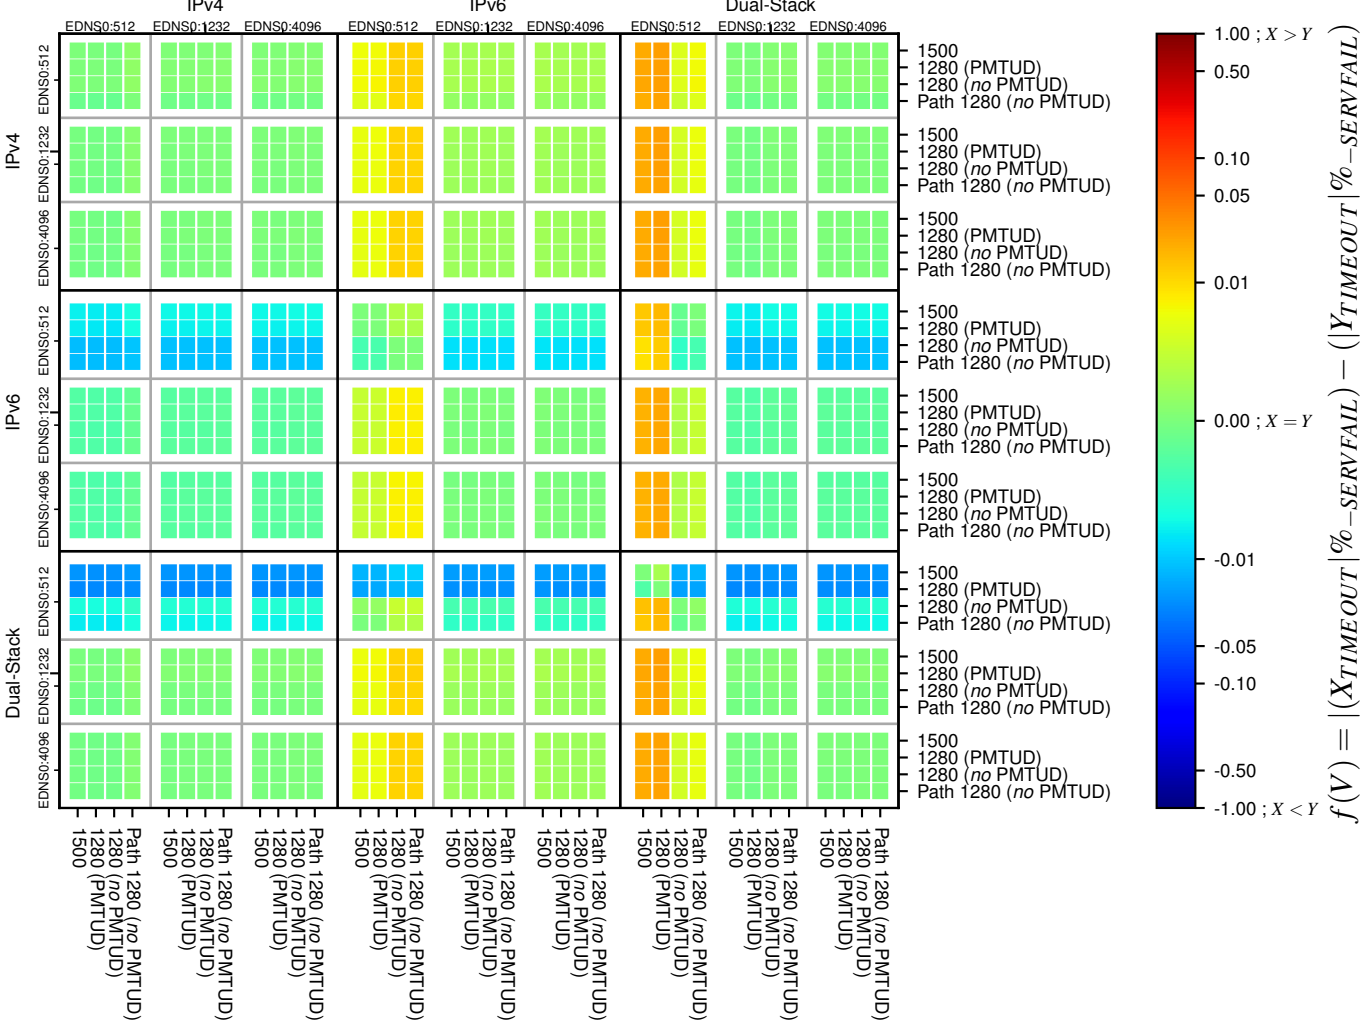

### All Zones without DNSSEC for '.org'

### All Zones for '.org'

$$f(V) = |(X_{TIMEOUT} | \% - SERVFAIL) - (Y_{TIMEOUT} | \% - SERVFAIL)|$$

$$f(V) = |(X_{TIMEOUT} | \% - SERVFAIL) - (Y_{TIMEOUT} | \% - SERVFAIL)|$$

$$f(V) = |(X_{TIMEOUT} | \% - SERVFAIL) - (Y_{TIMEOUT} | \% - SERVFAIL)|$$