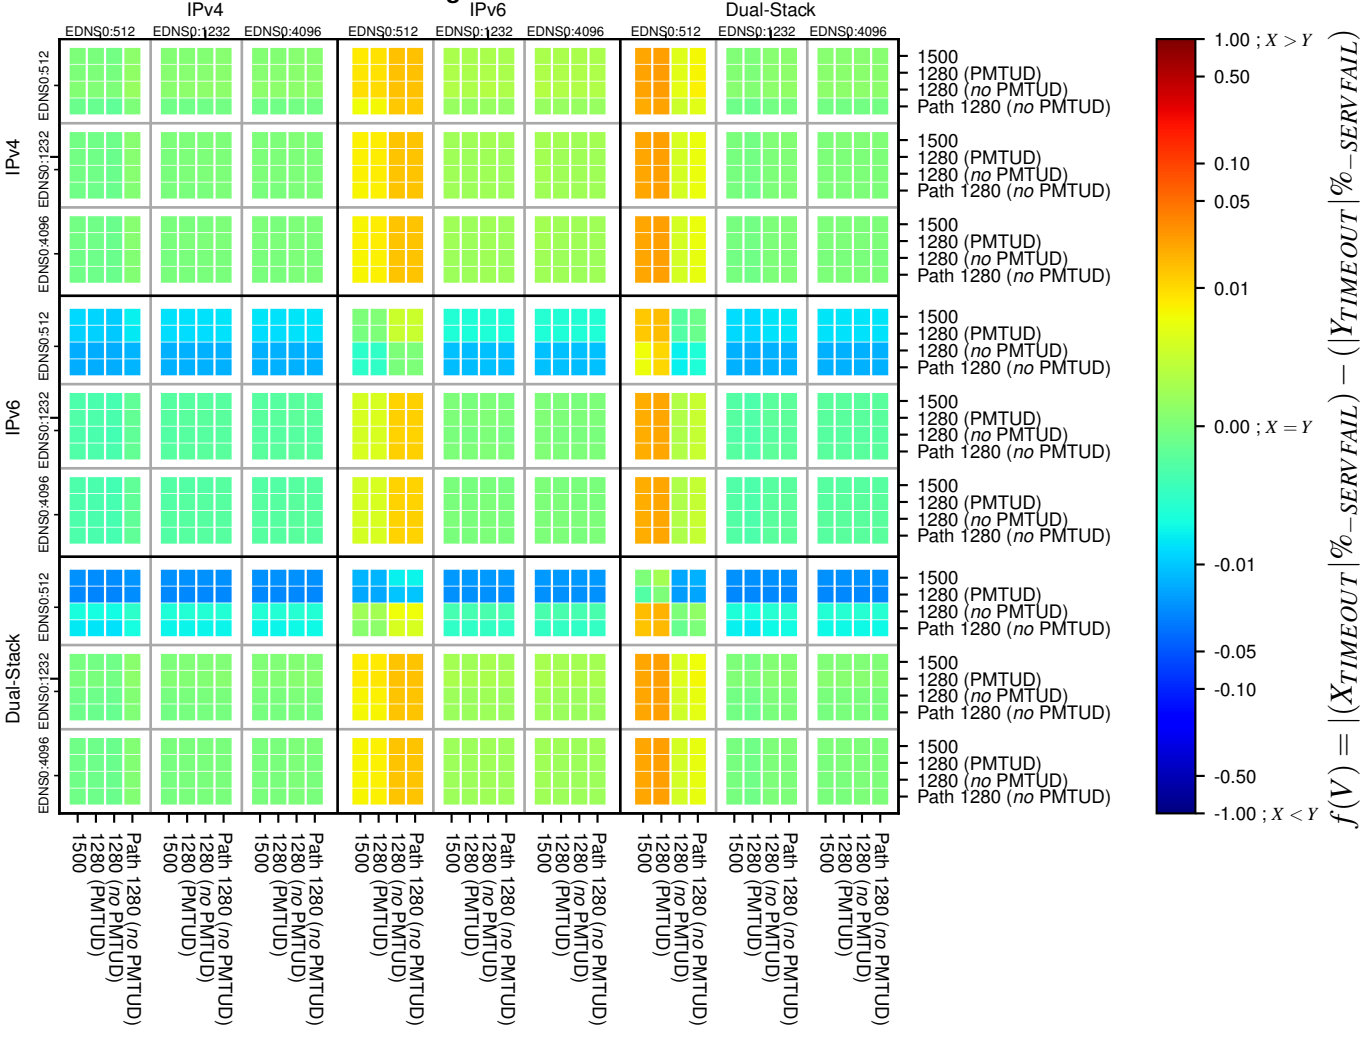

### All Zones without DNSSEC for '.org'

### All Zones for '.org'

$$f(V) = |(X_{TIMEOUT} | \% - SERVFAIL) - (Y_{TIMEOUT} | \% - SERVFAIL)|$$

$$f(V) = |(X_{TIMEOUT} | \% - SERVFAIL) - (Y_{TIMEOUT} | \% - SERVFAIL)|$$

$$f(V) = |(X_{TIMEOUT} | \% - SERVFAIL) - (Y_{TIMEOUT} | \% - SERVFAIL)|$$