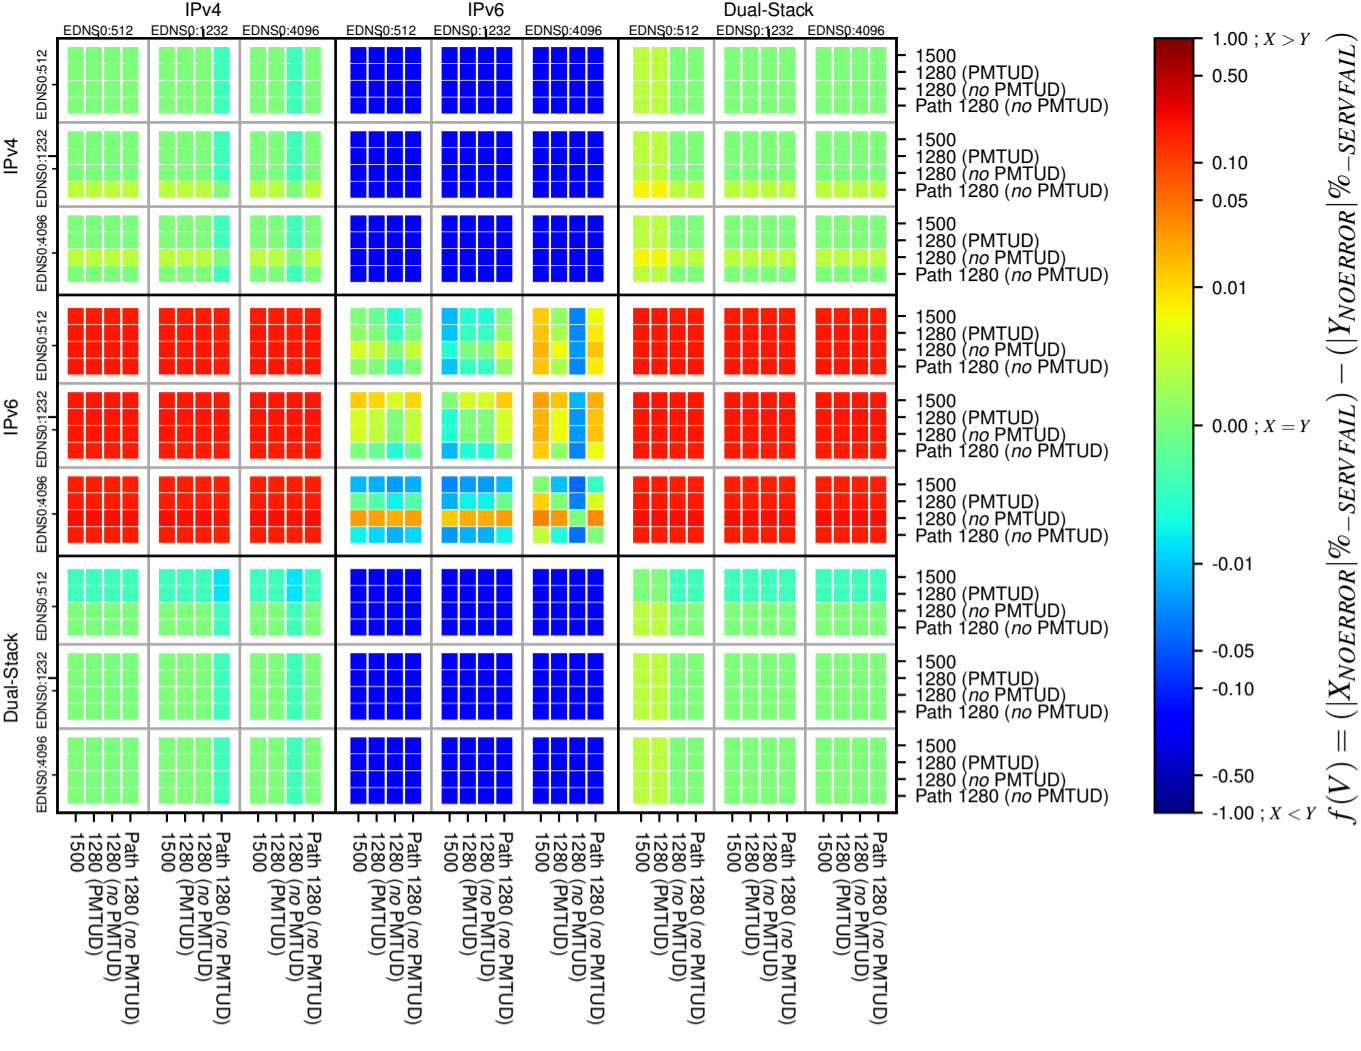

All Zones without DNSSEC for '.br'

All Zones with DNSSEC for '.br'

All Zones for '.br'

$$f(V) = (|X_{NOERROR}| \% - SERVFAIL) - (|Y_{NOERROR}| \% - SERVFAIL)$$

$$f(V) = (|X_{NOERROR}| \% - SERVFAIL) - (|Y_{NOERROR}| \% - SERVFAIL)$$

$$f(V) = (|X_{NOERROR}| \% - SERVFAIL) - (|Y_{NOERROR}| \% - SERVFAIL)$$