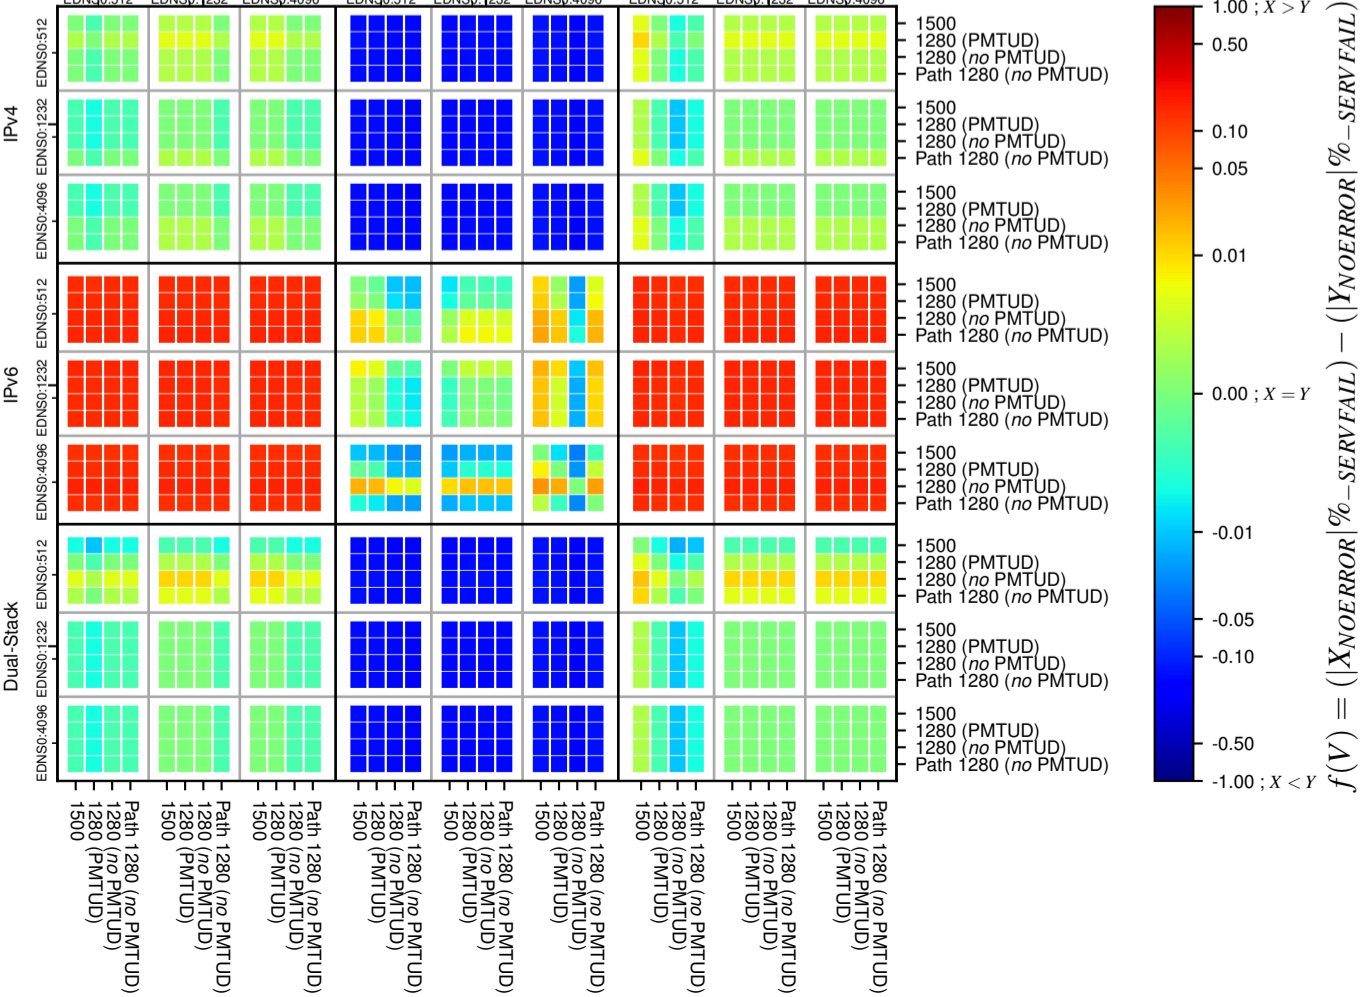

All Zones without DNSSEC for '.br'

All Zones with DNSSEC for '.br'

All Zones for '.br'

$$f(V) = (|X_{NOERROR}| \% - SERVFAIL) - (|Y_{NOERROR}| \% - SERVFAIL)$$

$$f(V) = (|X_{NOERROR}| \% - SERVFAIL) - (|Y_{NOERROR}| \% - SERVFAIL)$$

$$f(V) = (|X_{NOERROR}| \% - SERVFAIL) - (|Y_{NOERROR}| \% - SERVFAIL)$$