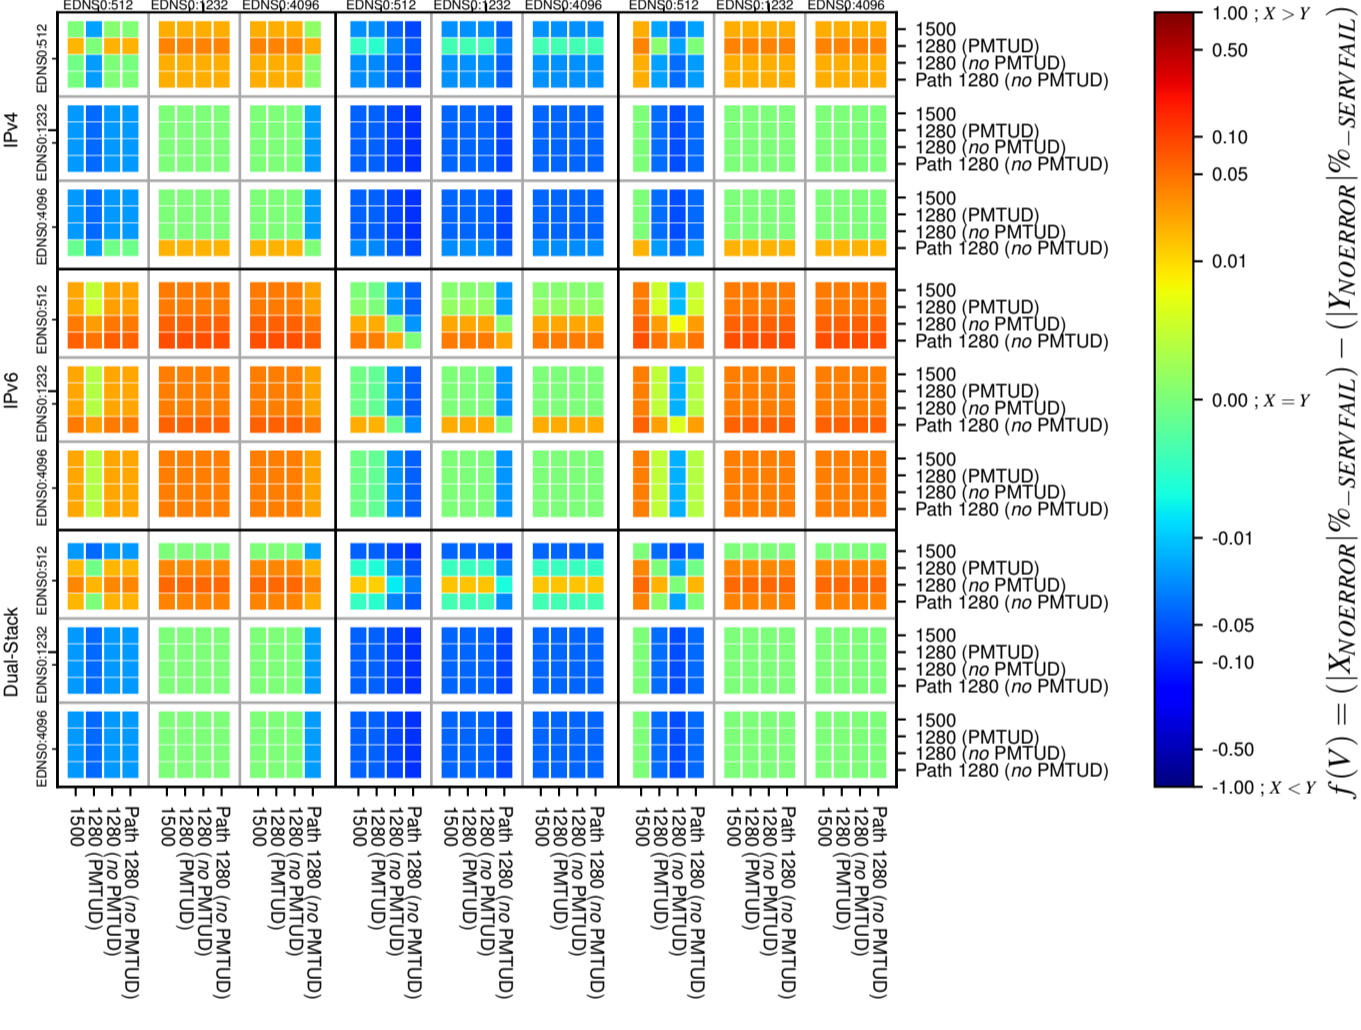

All Zones without DNSSEC for '.br'

All Zones with DNSSEC for '.br'

All Zones for '.br'

$$f(V) = (|X_{NOERROR}| \% - SERVFAIL) - (|Y_{NOERROR}| \% - SERVFAIL)$$

$$f(V) = (|X_{NOERROR}| \% - SERVFAIL) - (|Y_{NOERROR}| \% - SERVFAIL)$$

$$f(V) = (|X_{NOERROR}| \% - SERVFAIL) - (|Y_{NOERROR}| \% - SERVFAIL)$$