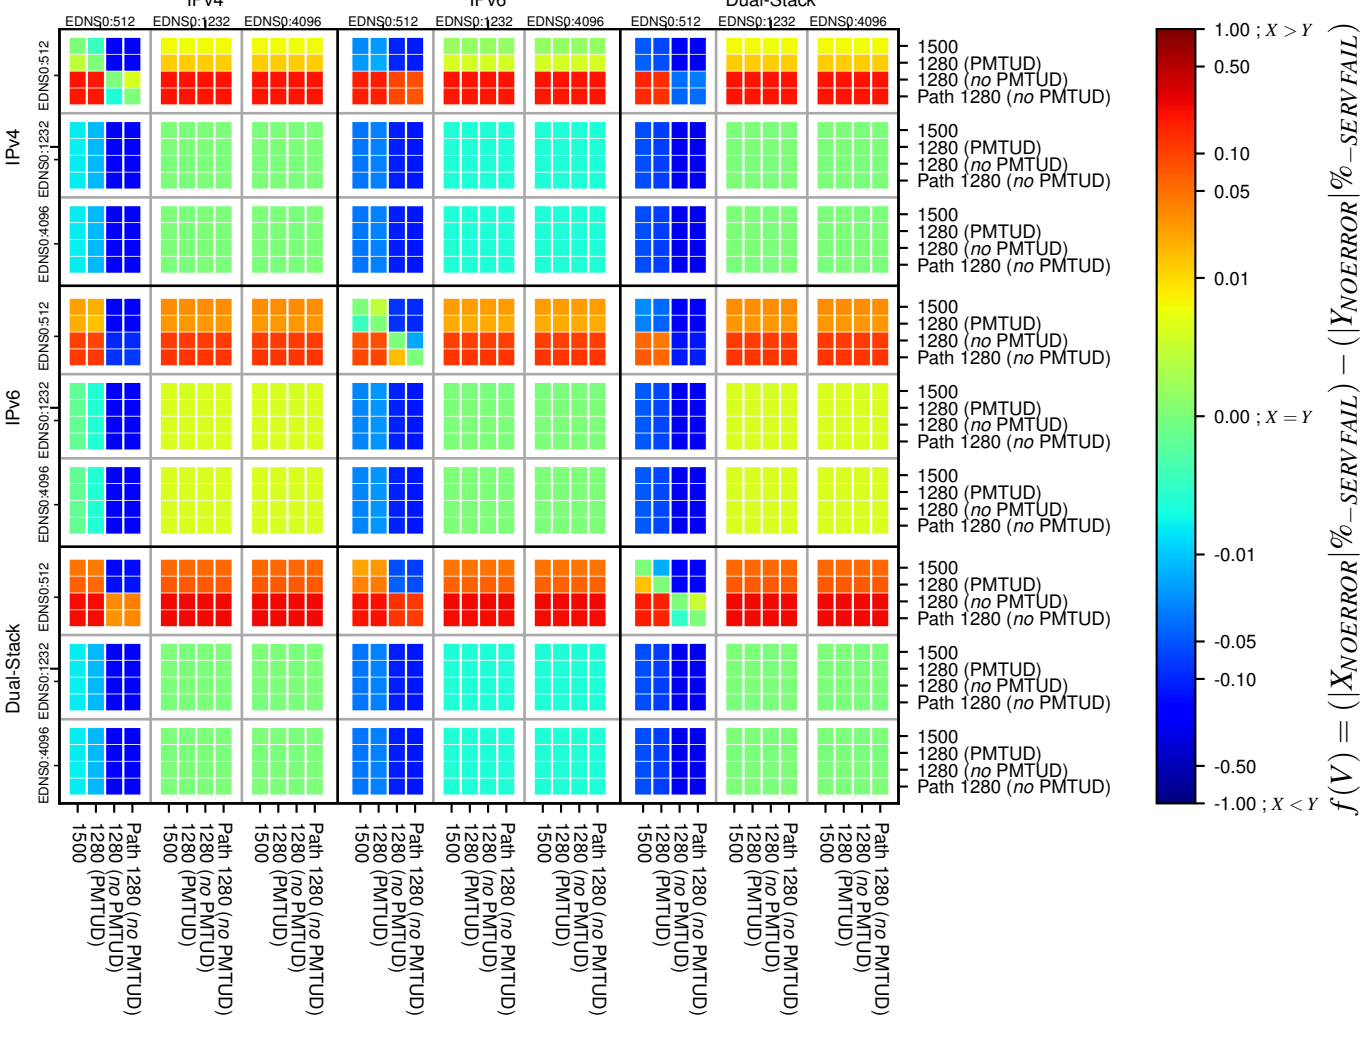

### All Zones without DNSSEC for '.jp'

### All Zones with DNSSEC for '.jp'

### All Zones for '.jp'

$$f(V) = (|X_{NOERROR}| \% - SERVFAIL) - (|Y_{NOERROR}| \% - SERVFAIL)$$

$$f(V) = (|X_{NOERROR}| \% - SERVFAIL) - (|Y_{NOERROR}| \% - SERVFAIL)$$

$$f(V) = (|X_{NOERROR}| \% - SERVFAIL) - (|Y_{NOERROR}| \% - SERVFAIL)$$