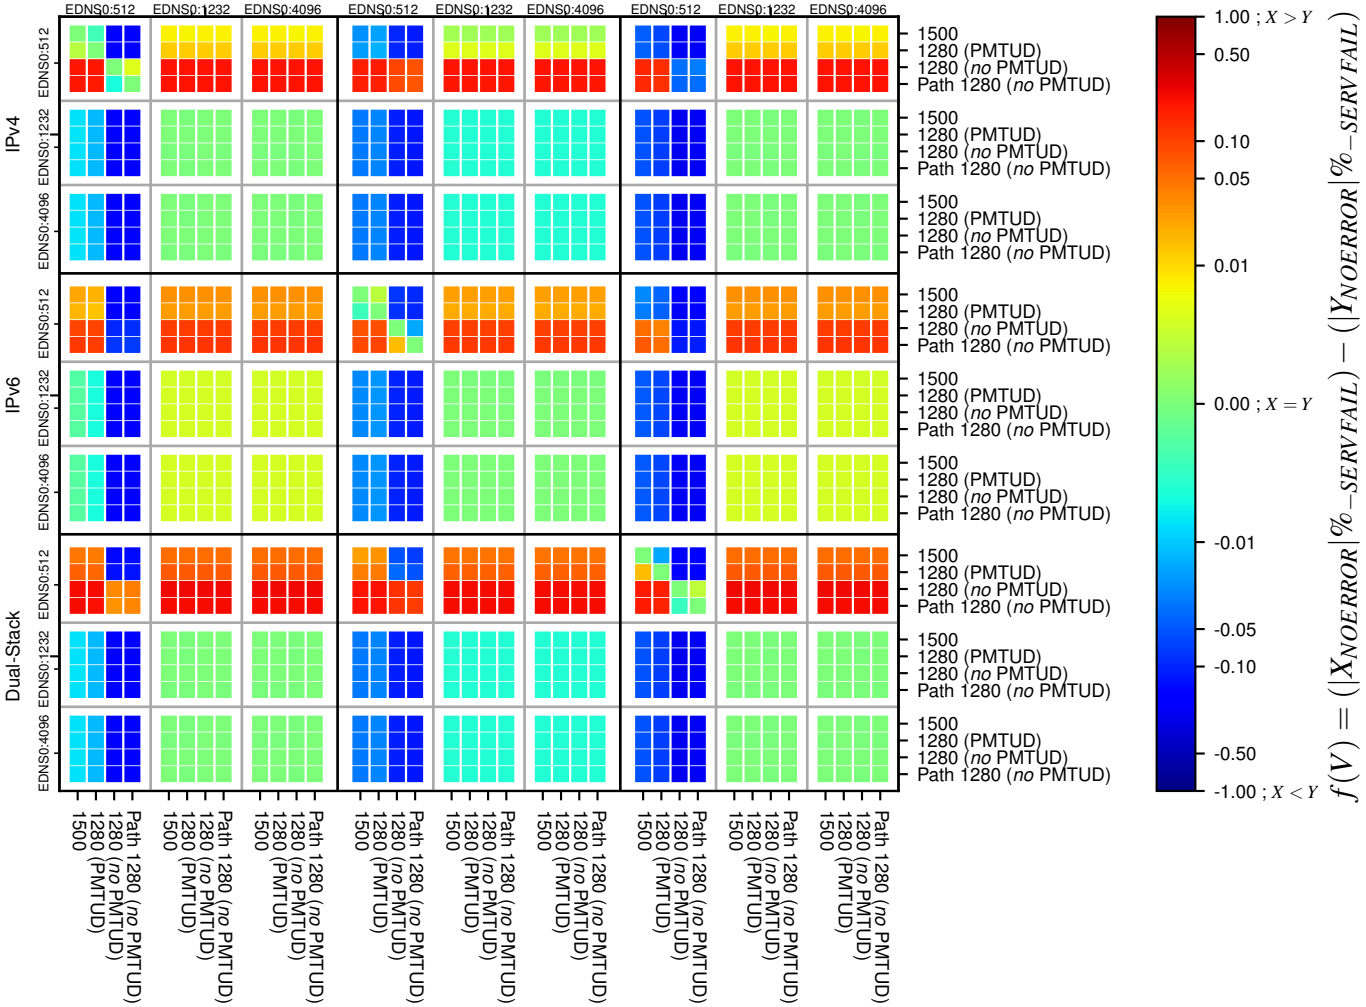

### All Zones without DNSSEC for '.jp'

### All Zones with DNSSEC for '.jp'

### All Zones for '.jp'

$$f(V) = (|X_{NOERROR}| \% - SERVFAIL) - (|Y_{NOERROR}| \% - SERVFAIL)$$

$$f(V) = (|X_{NOERROR}| \% - SERVFAIL) - (|Y_{NOERROR}| \% - SERVFAIL)$$

$$f(V) = (|X_{NOERROR}| \% - SERVFAIL) - (|Y_{NOERROR}| \% - SERVFAIL)$$