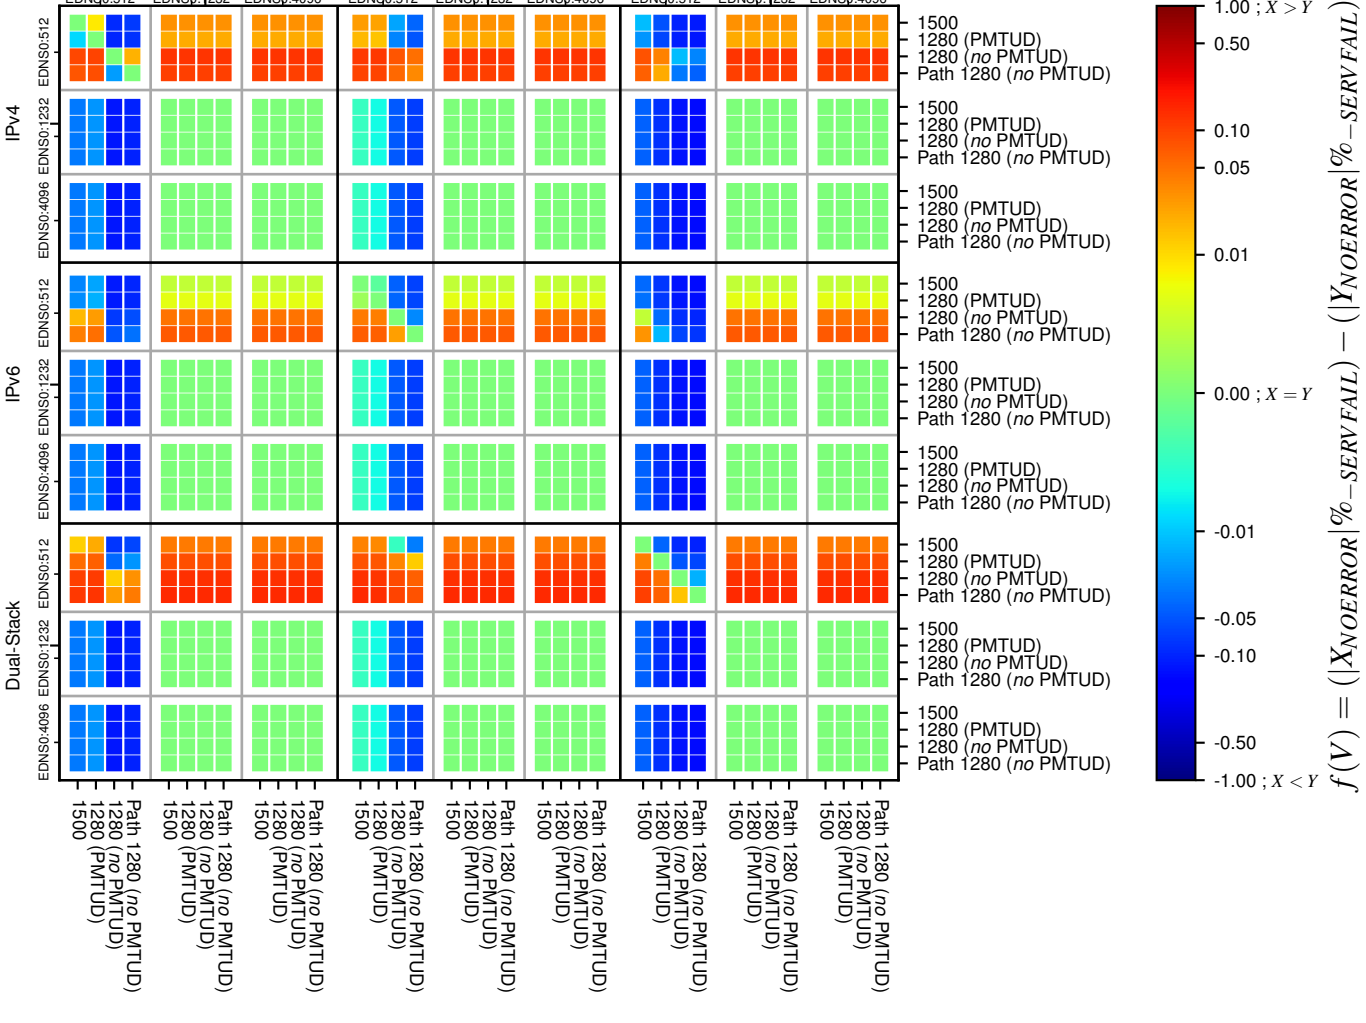

### All Zones without DNSSEC for '.jp'

### All Zones with DNSSEC for '.jp'

### All Zones for '.jp'

$$f(V) = (|X_{NOERROR}| \% - SERVFAIL) - (|Y_{NOERROR}| \% - SERVFAIL)$$

$$f(V) = (|X_{NOERROR}| \% - SERVFAIL) - (|Y_{NOERROR}| \% - SERVFAIL)$$

$$f(V) = (|X_{NOERROR}| \% - SERVFAIL) - (|Y_{NOERROR}| \% - SERVFAIL)$$