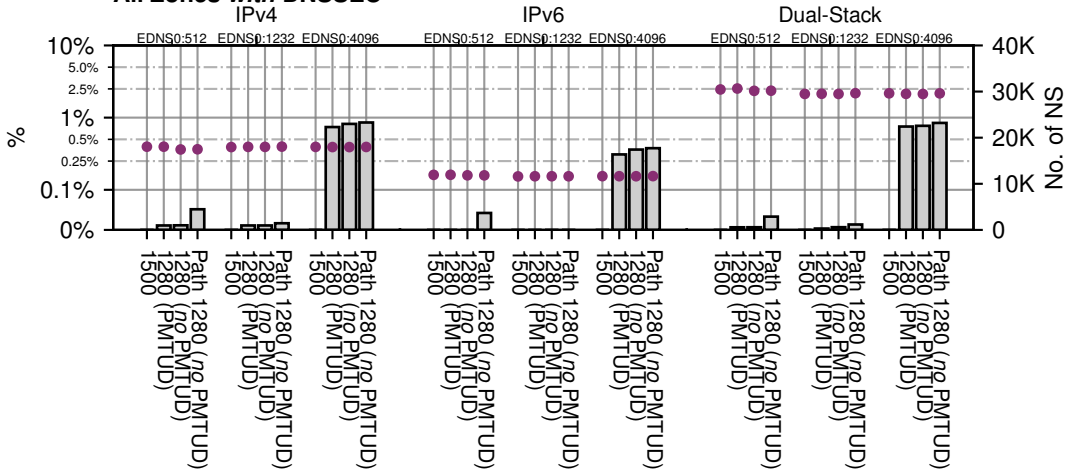

UDP packet too big

All Zones with DNSSEC