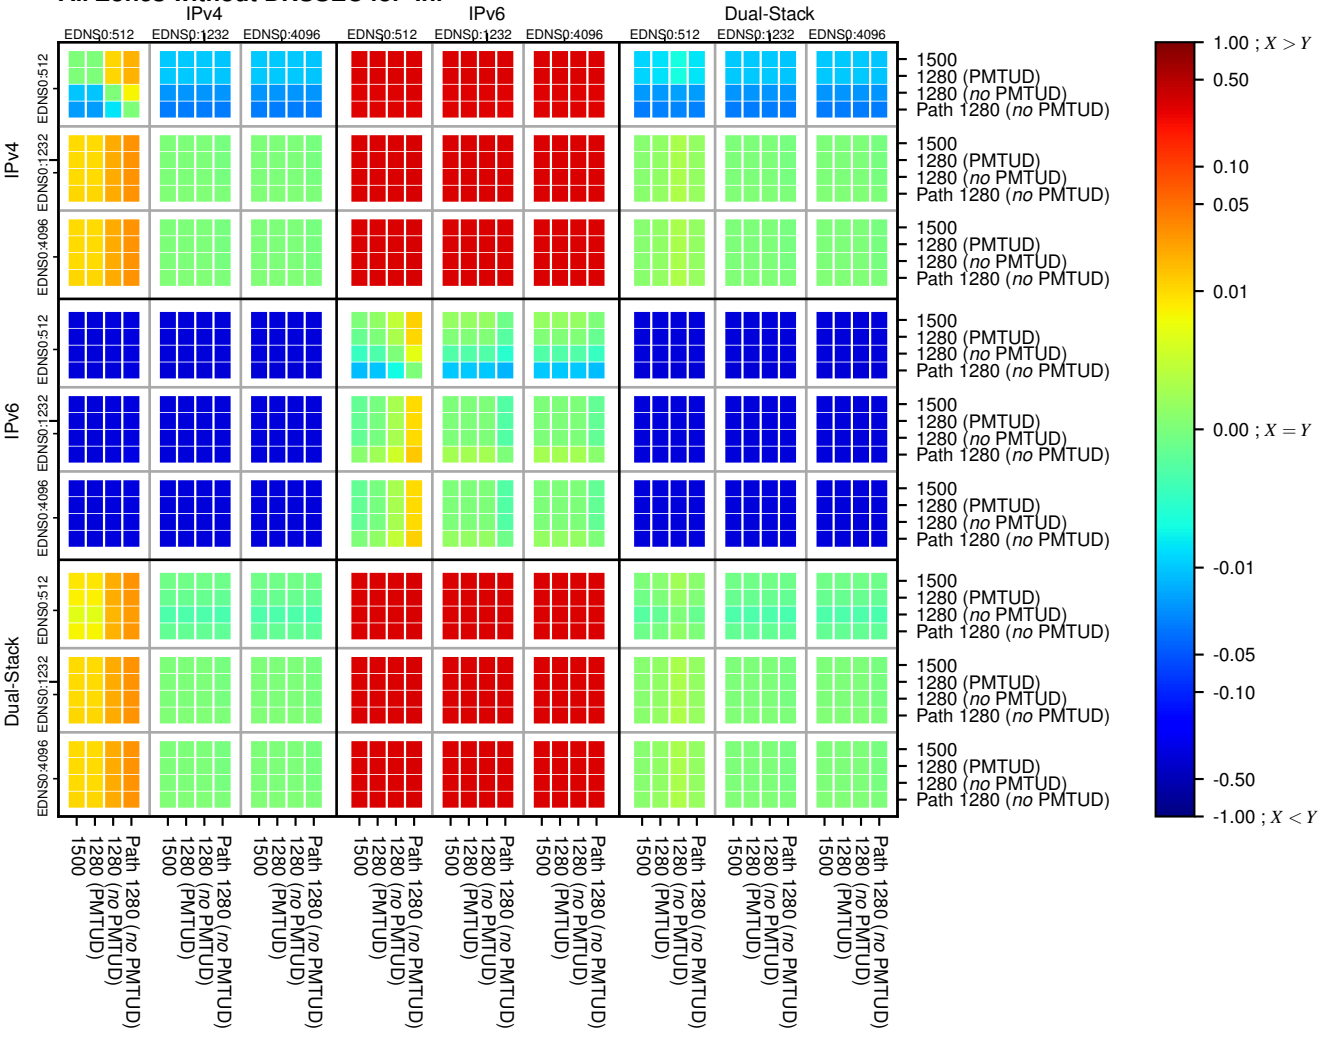

### All Zones without DNSSEC for '.nl'