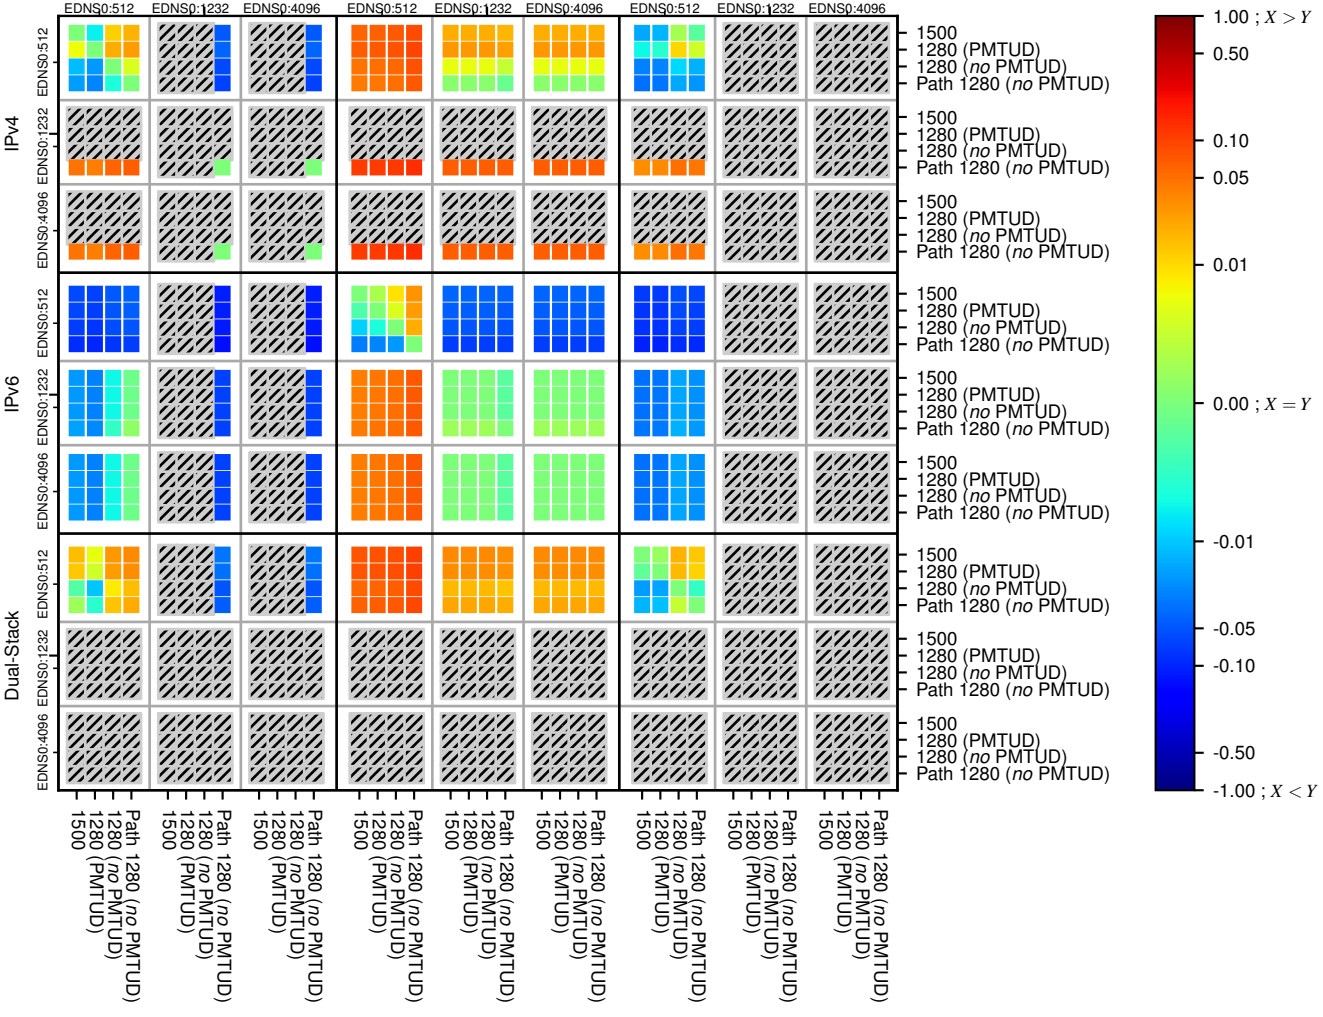

All Zones with DNSSEC for '.nl'