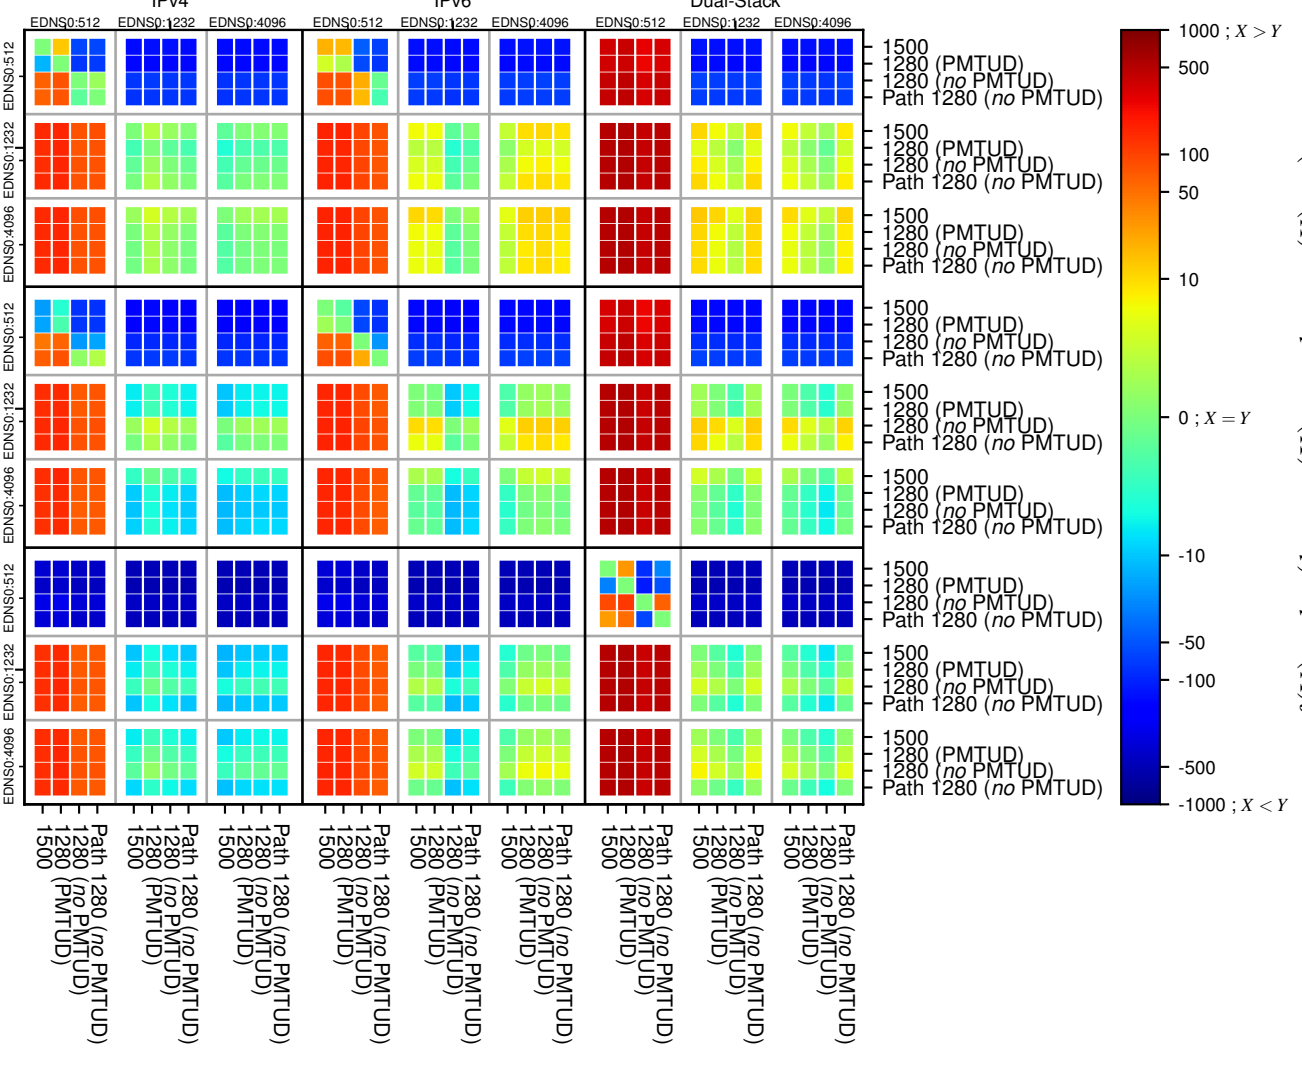

All Zones without DNSSEC returning NOERROR for '.de'

All Zones with DNSSEC returning NOERROR for '.de'

All Zones returning NOERROR for '.de'