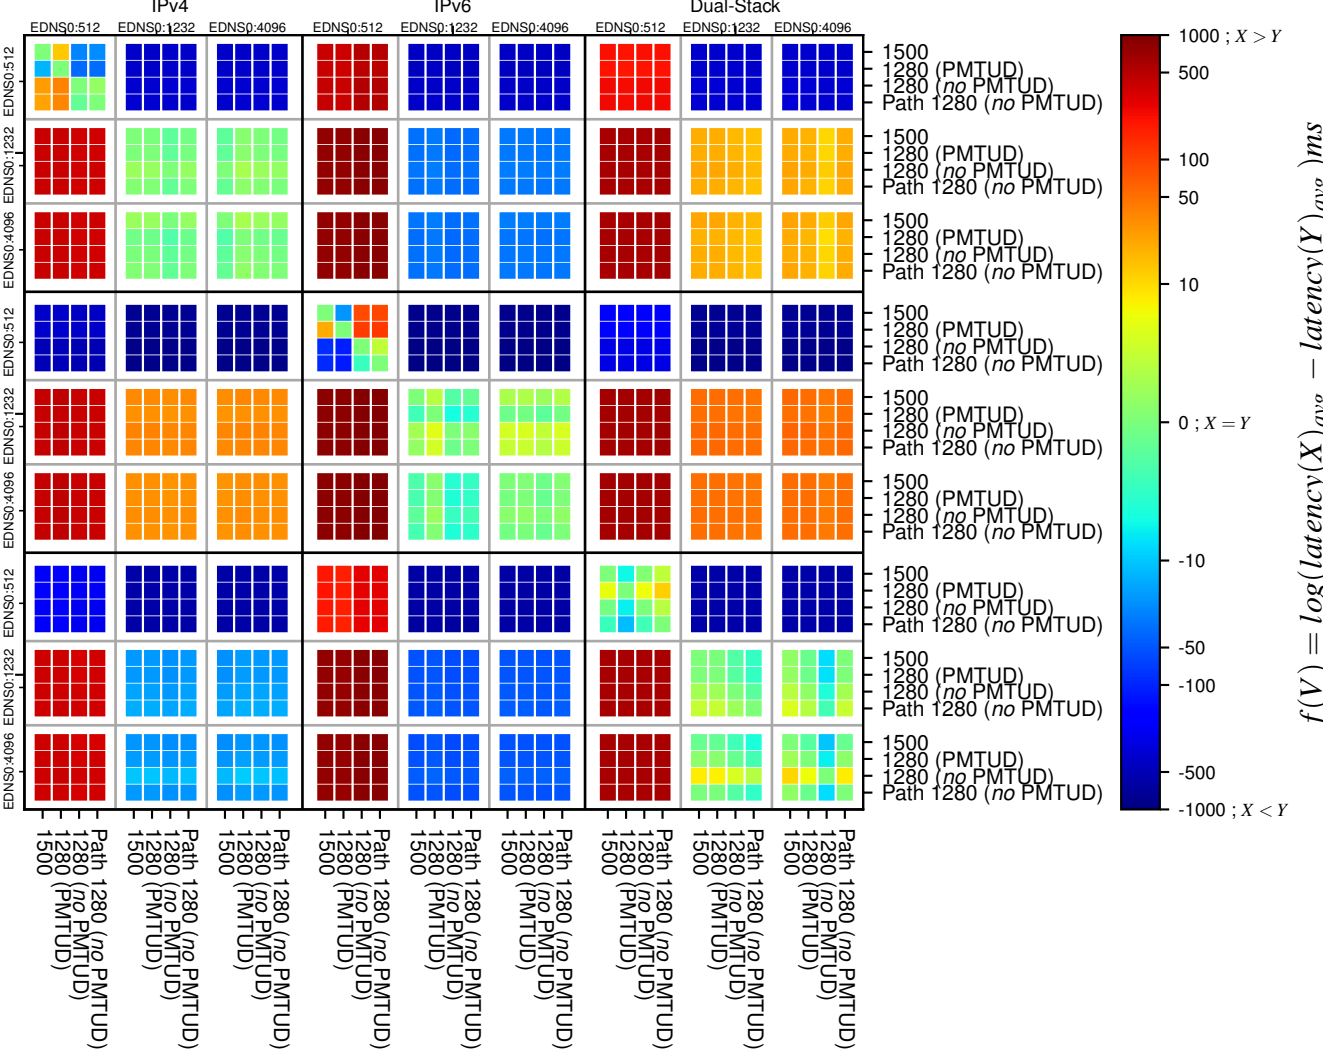

All Zones without DNSSEC returning NOERROR for '.net'

All Zones with DNSSEC returning NOERROR for '.net'

All Zones returning NOERROR for '.net'