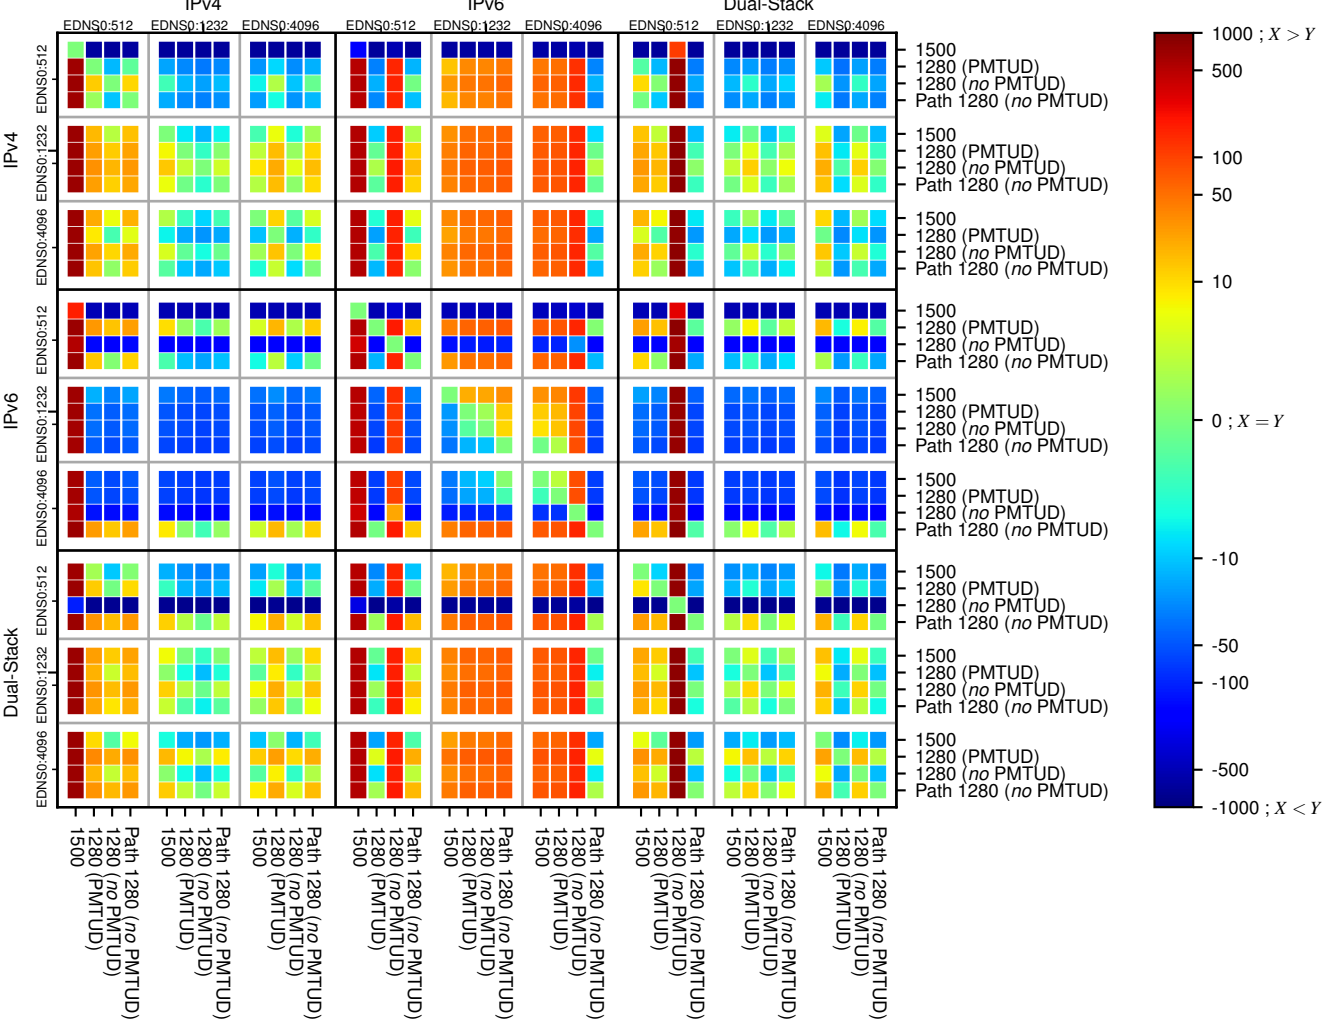

All Zones without DNSSEC returning NOERROR for '.de'

All Zones with DNSSEC returning NOERROR for '.de'

All Zones returning NOERROR for '.de'