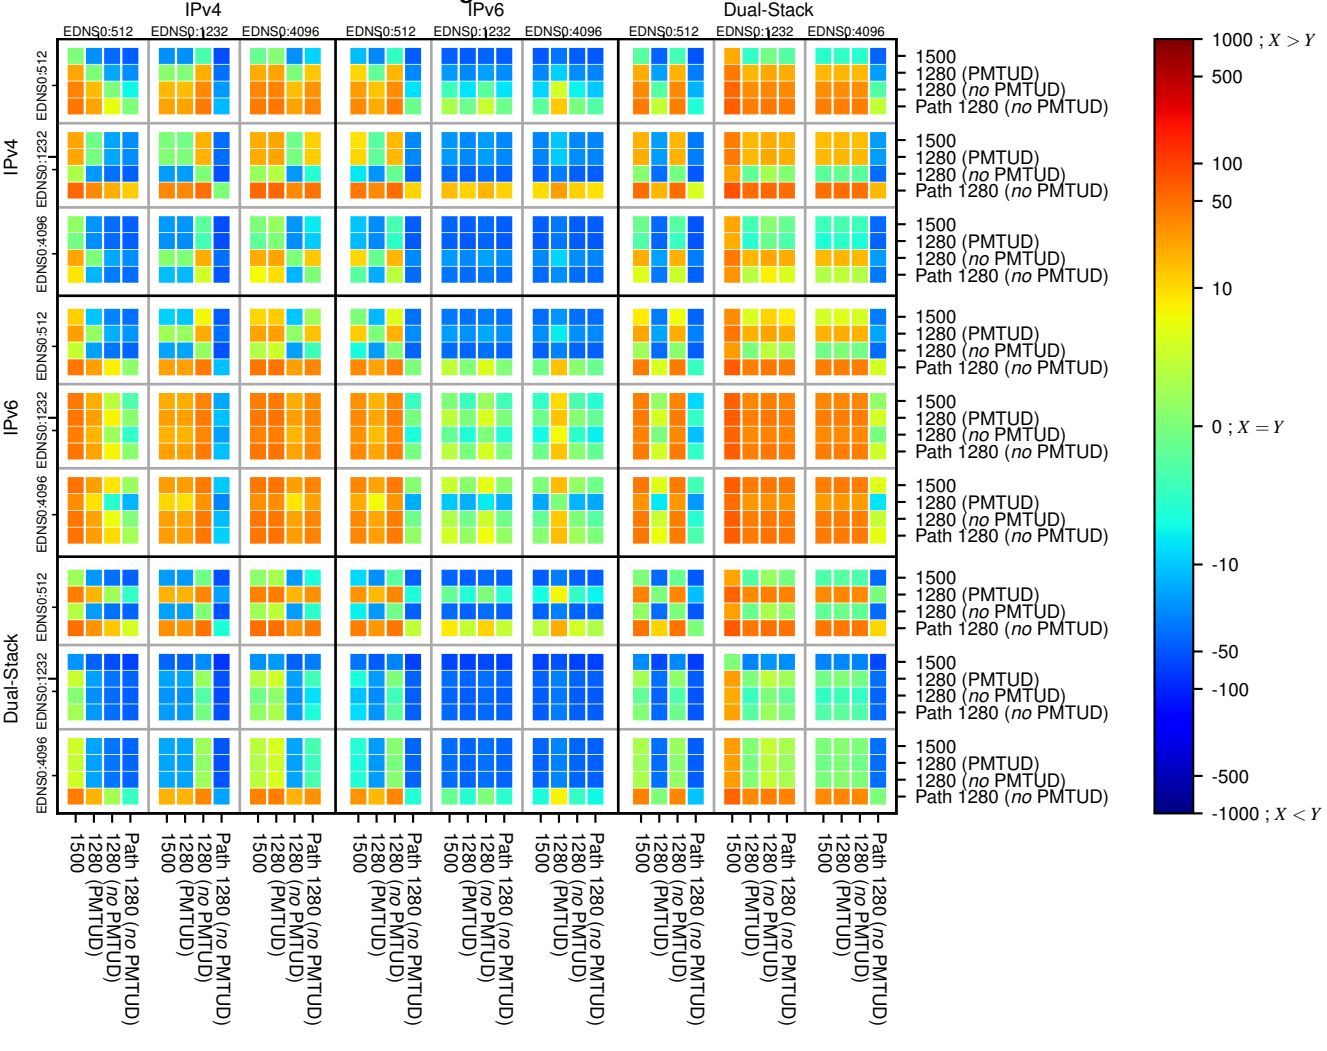

All Zones without DNSSEC returning NOERROR for '.nl'

All Zones with DNSSEC returning NOERROR for '.nl'

All Zones returning NOERROR for '.nl'

$$f(V) = \log(\text{latency}(X)_{\text{median}} - \text{latency}(Y)_{\text{median}}) \text{ms}$$

$$f(V) = \log(\text{latency}(X)_{\text{median}} - \text{latency}(Y)_{\text{median}}) \text{ms}$$

$$f(V) = \log(\text{latency}(X)_{\text{median}} - \text{latency}(Y)_{\text{median}}) \text{ms}$$