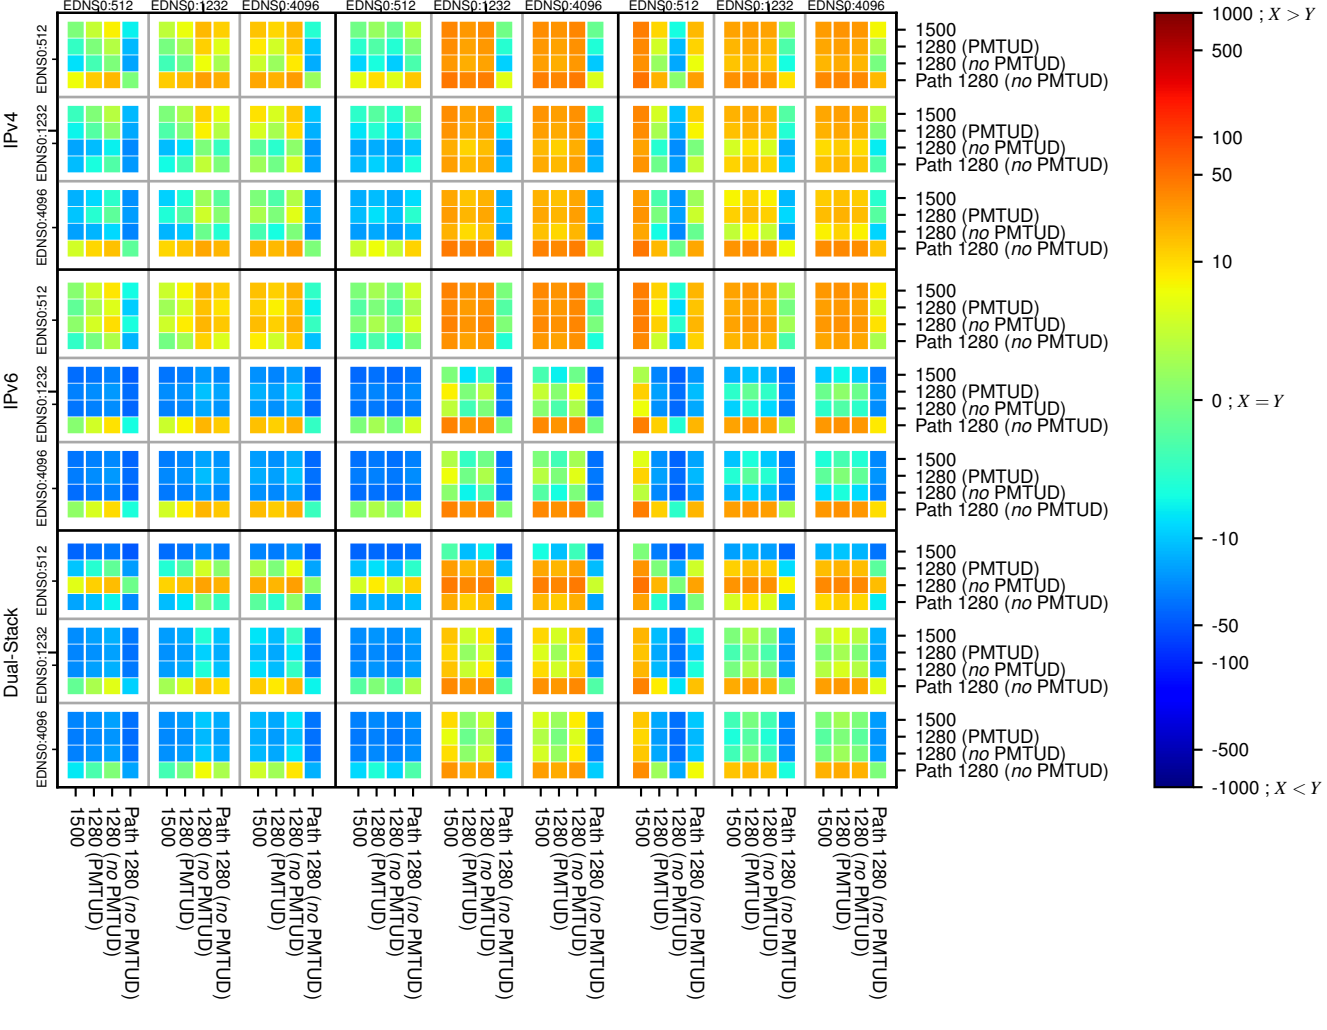

All Zones without DNSSEC returning NOERROR for '.nl'

All Zones with DNSSEC returning NOERROR for '.nl'

All Zones returning NOERROR for '.nl'

$$f(V) = \log(\text{latency}(X)_{\text{median}} - \text{latency}(Y)_{\text{median}}) \text{ms}$$

$$f(V) = \log(\text{latency}(X)_{\text{median}} - \text{latency}(Y)_{\text{median}}) \text{ms}$$

$$f(V) = \log(\text{latency}(X)_{\text{median}} - \text{latency}(Y)_{\text{median}}) \text{ms}$$