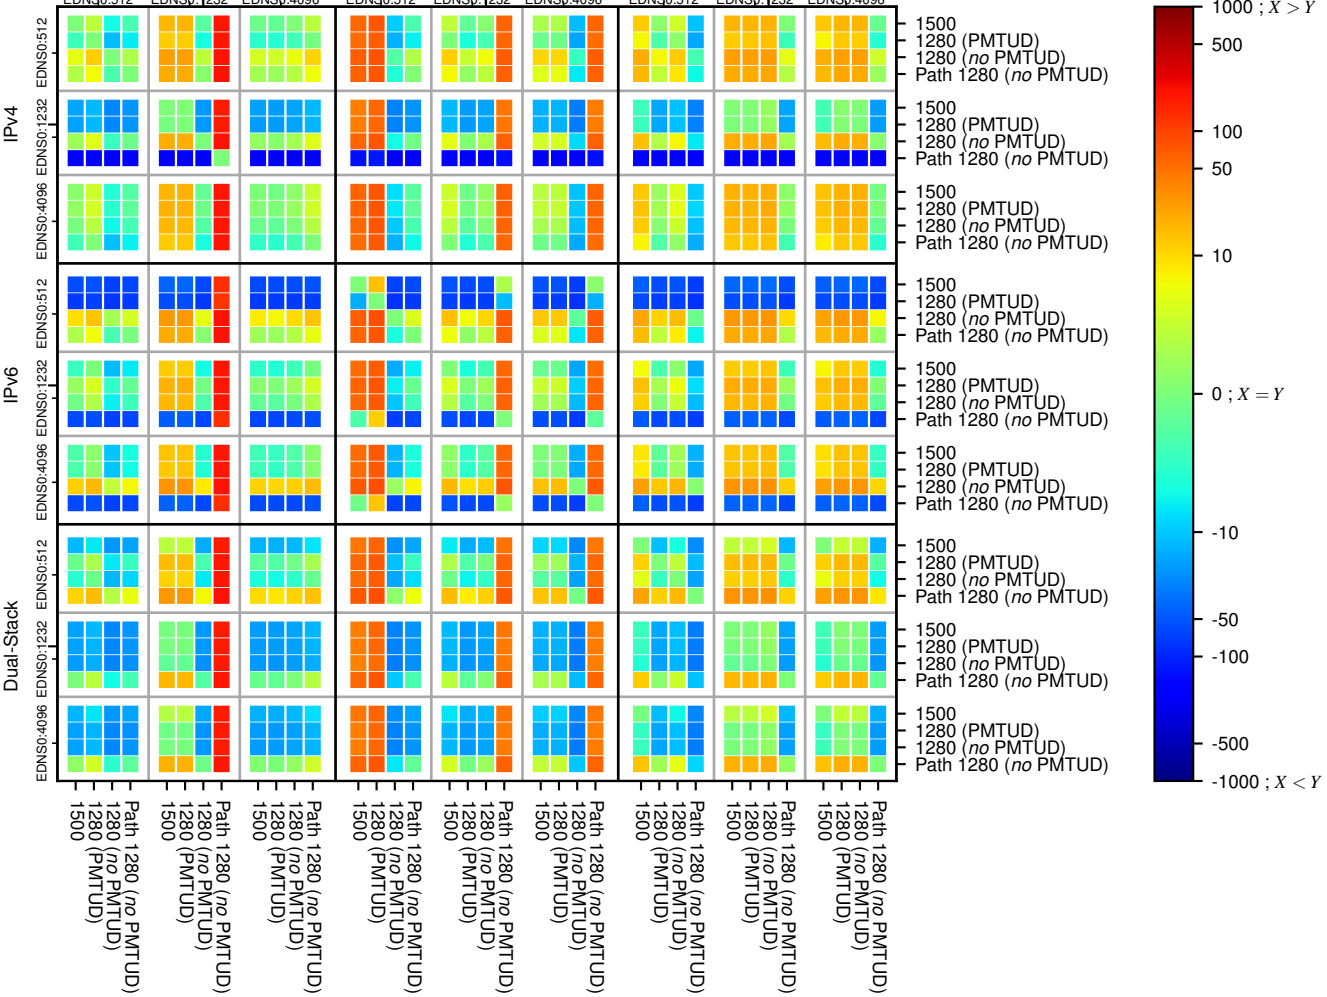

All Zones without DNSSEC returning NOERROR for '.nl'

All Zones with DNSSEC returning NOERROR for '.nl'

All Zones returning NOERROR for '.nl'

$$f(V) = \log(\text{latency}(X)_{\text{median}} - \text{latency}(Y)_{\text{median}}) \text{ms}$$

$$f(V) = \log(\text{latency}(X)_{\text{median}} - \text{latency}(Y)_{\text{median}}) \text{ms}$$

$$f(V) = \log(\text{latency}(X)_{\text{median}} - \text{latency}(Y)_{\text{median}}) \text{ms}$$