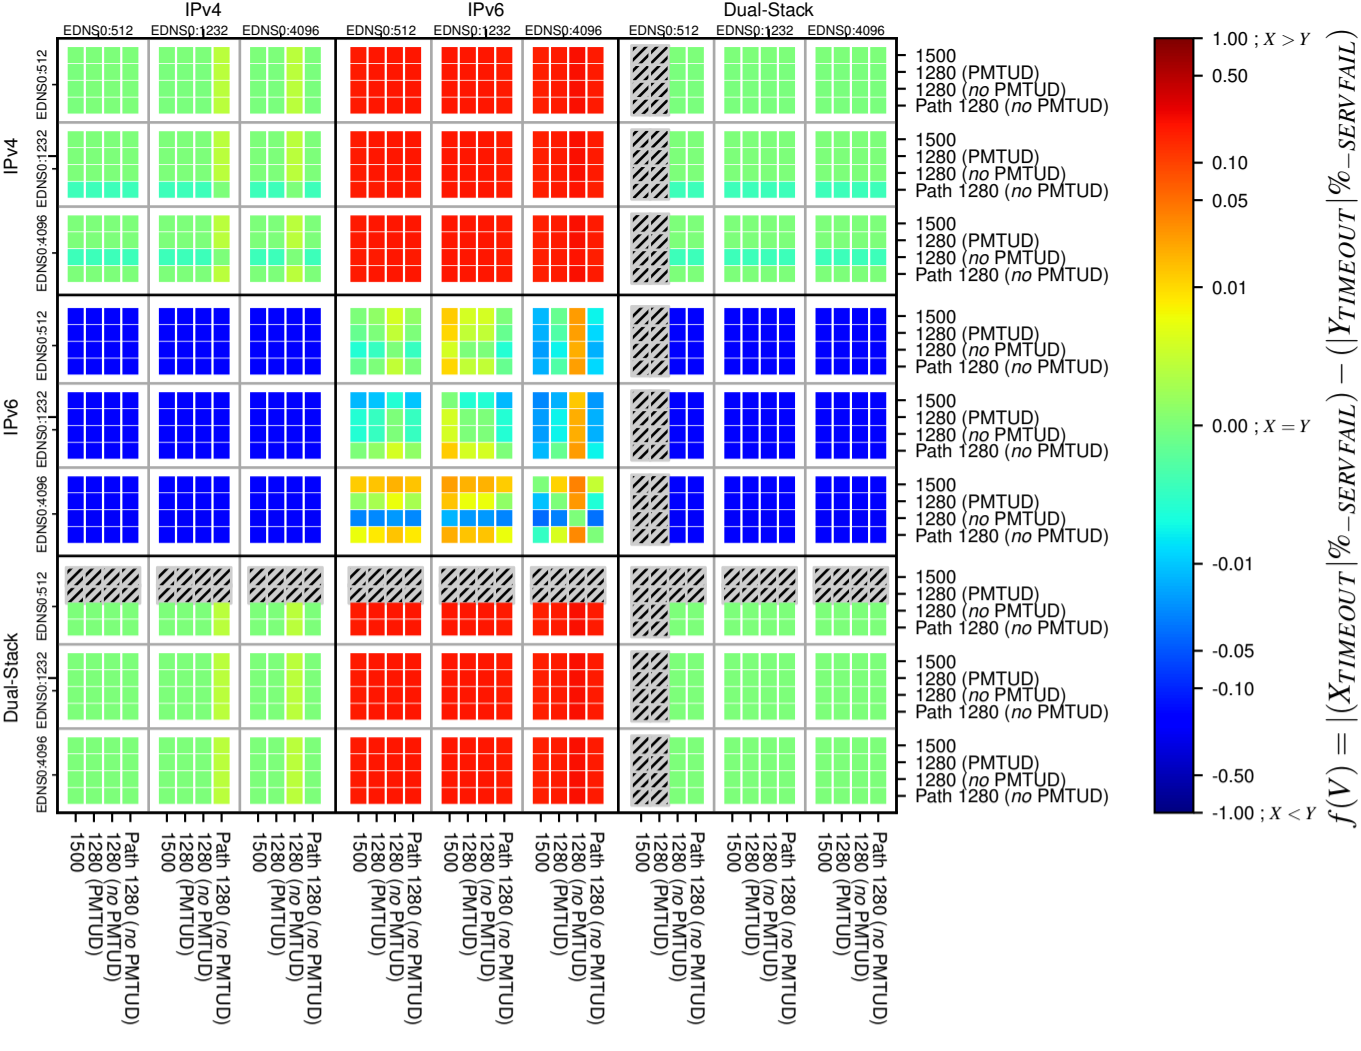

All Zones without DNSSEC for '.br'

All Zones with DNSSEC for '.br'

All Zones for '.br'

$$f(V) = |(X_{TIMEOUT} \% - SERVFAIL) - (Y_{TIMEOUT} \% - SERVFAIL)|$$

$$f(V) = |(X_{TIMEOUT} \% - SERVFAIL) - (Y_{TIMEOUT} \% - SERVFAIL)|$$

$$f(V) = |(X_{TIMEOUT} \% - SERVFAIL) - (Y_{TIMEOUT} \% - SERVFAIL)|$$