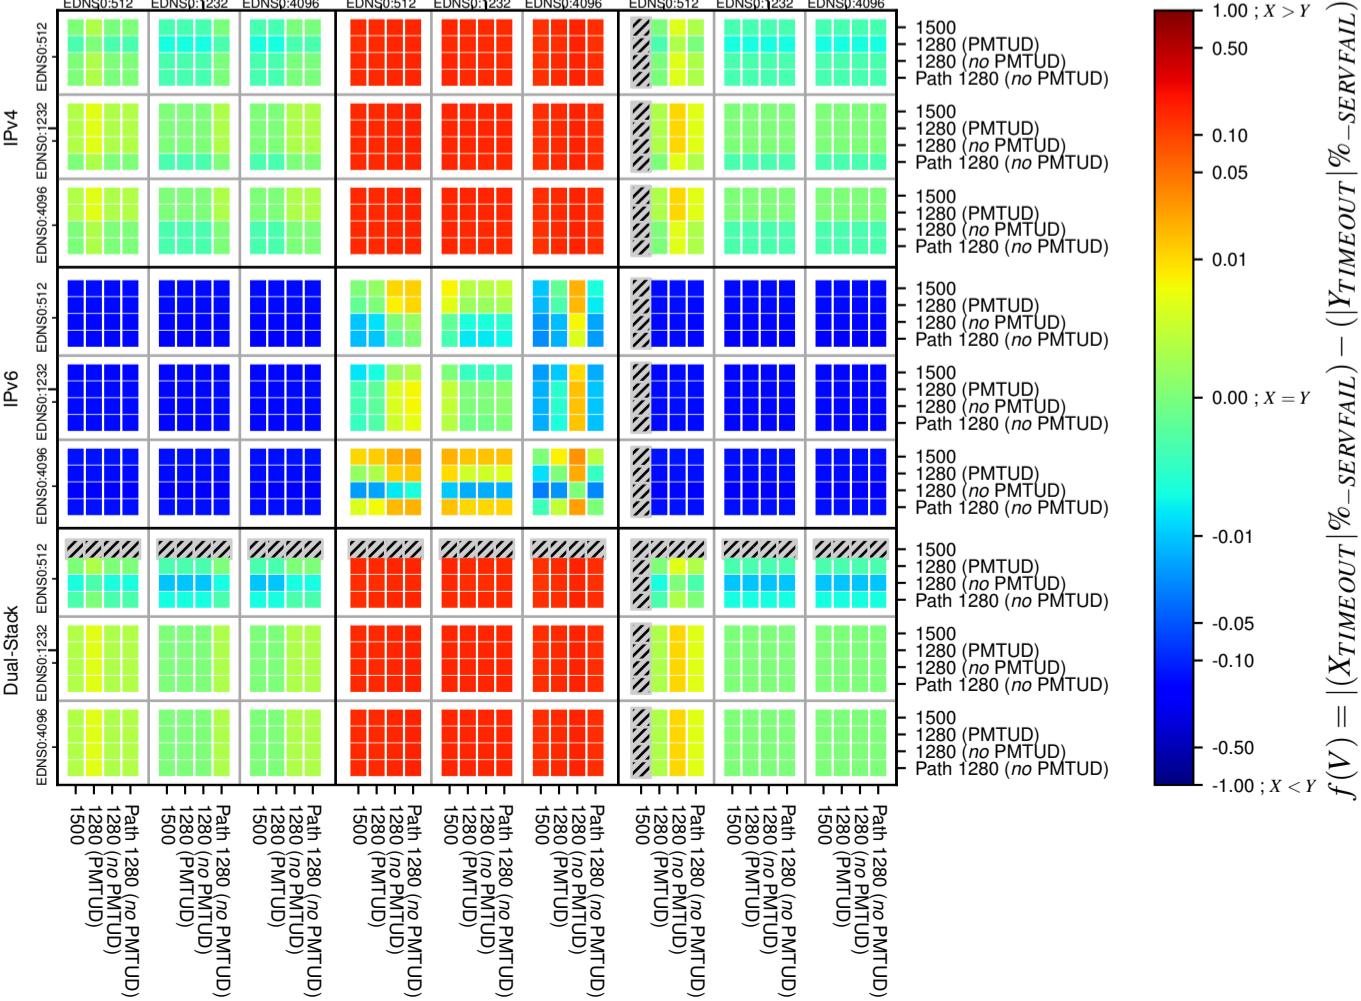

All Zones without DNSSEC for '.br'

All Zones with DNSSEC for '.br'

All Zones for '.br'

$$f(V) = |(X_{TIMEOUT} \% - SERVFAIL) - (Y_{TIMEOUT} \% - SERVFAIL)|$$

$$f(V) = |(X_{TIMEOUT} \% - SERVFAIL) - (Y_{TIMEOUT} \% - SERVFAIL)|$$

$$f(V) = |(X_{TIMEOUT} \% - SERVFAIL) - (Y_{TIMEOUT} \% - SERVFAIL)|$$