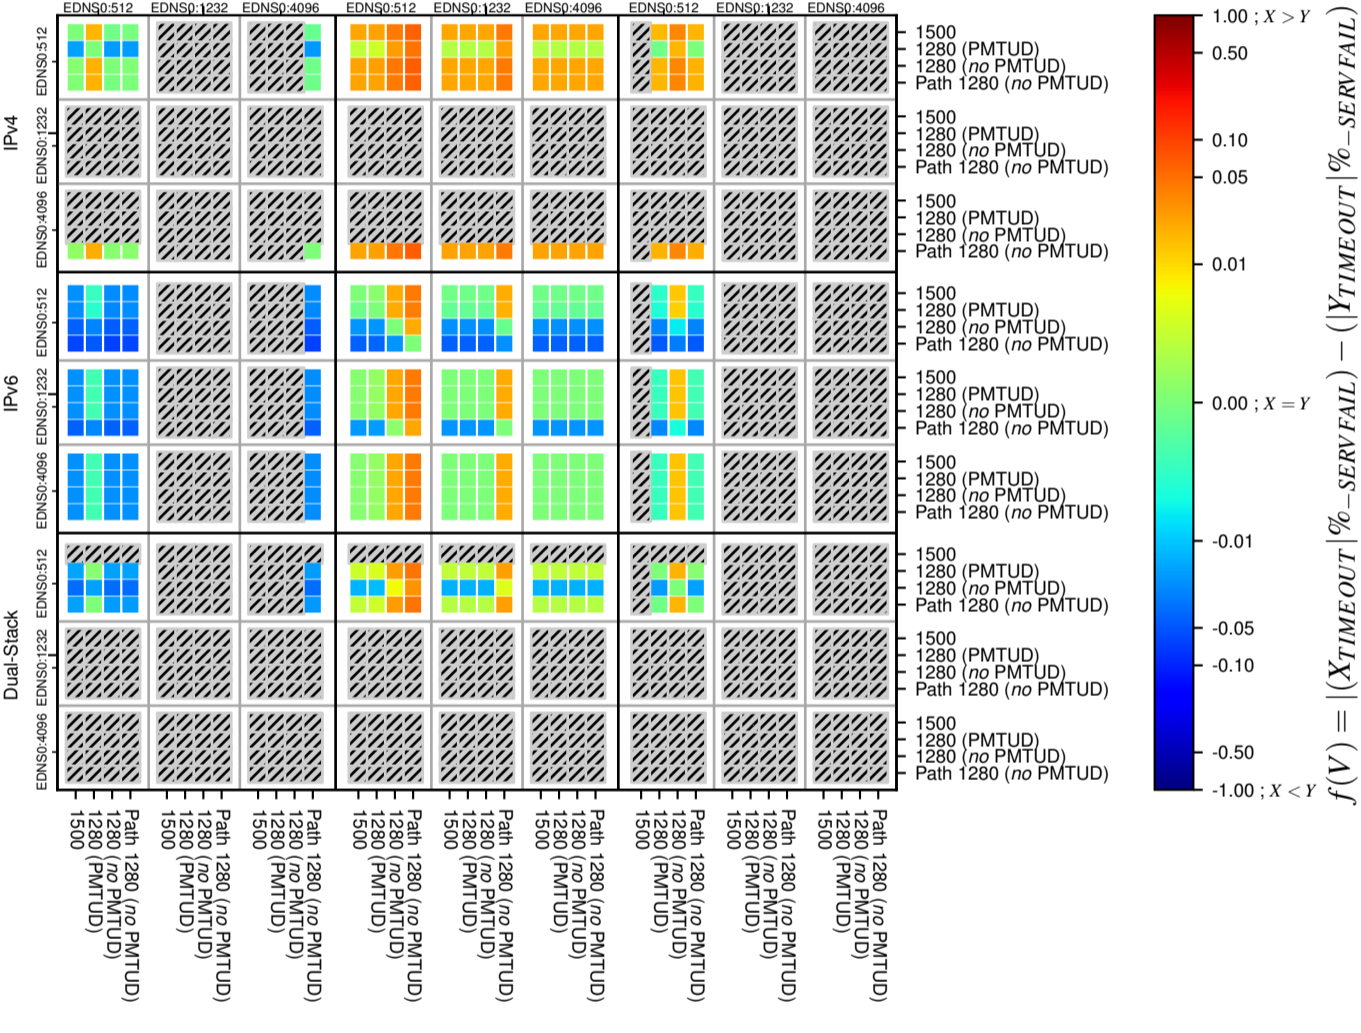

All Zones without DNSSEC for '.br'

All Zones with DNSSEC for '.br'

All Zones for '.br'

$$f(V) = |(X_{TIMEOUT} \% - SERVFAIL) - (Y_{TIMEOUT} \% - SERVFAIL)|$$

$$f(V) = |(X_{TIMEOUT} \% - SERVFAIL) - (Y_{TIMEOUT} \% - SERVFAIL)|$$

$$f(V) = |(X_{TIMEOUT} \% - SERVFAIL) - (Y_{TIMEOUT} \% - SERVFAIL)|$$