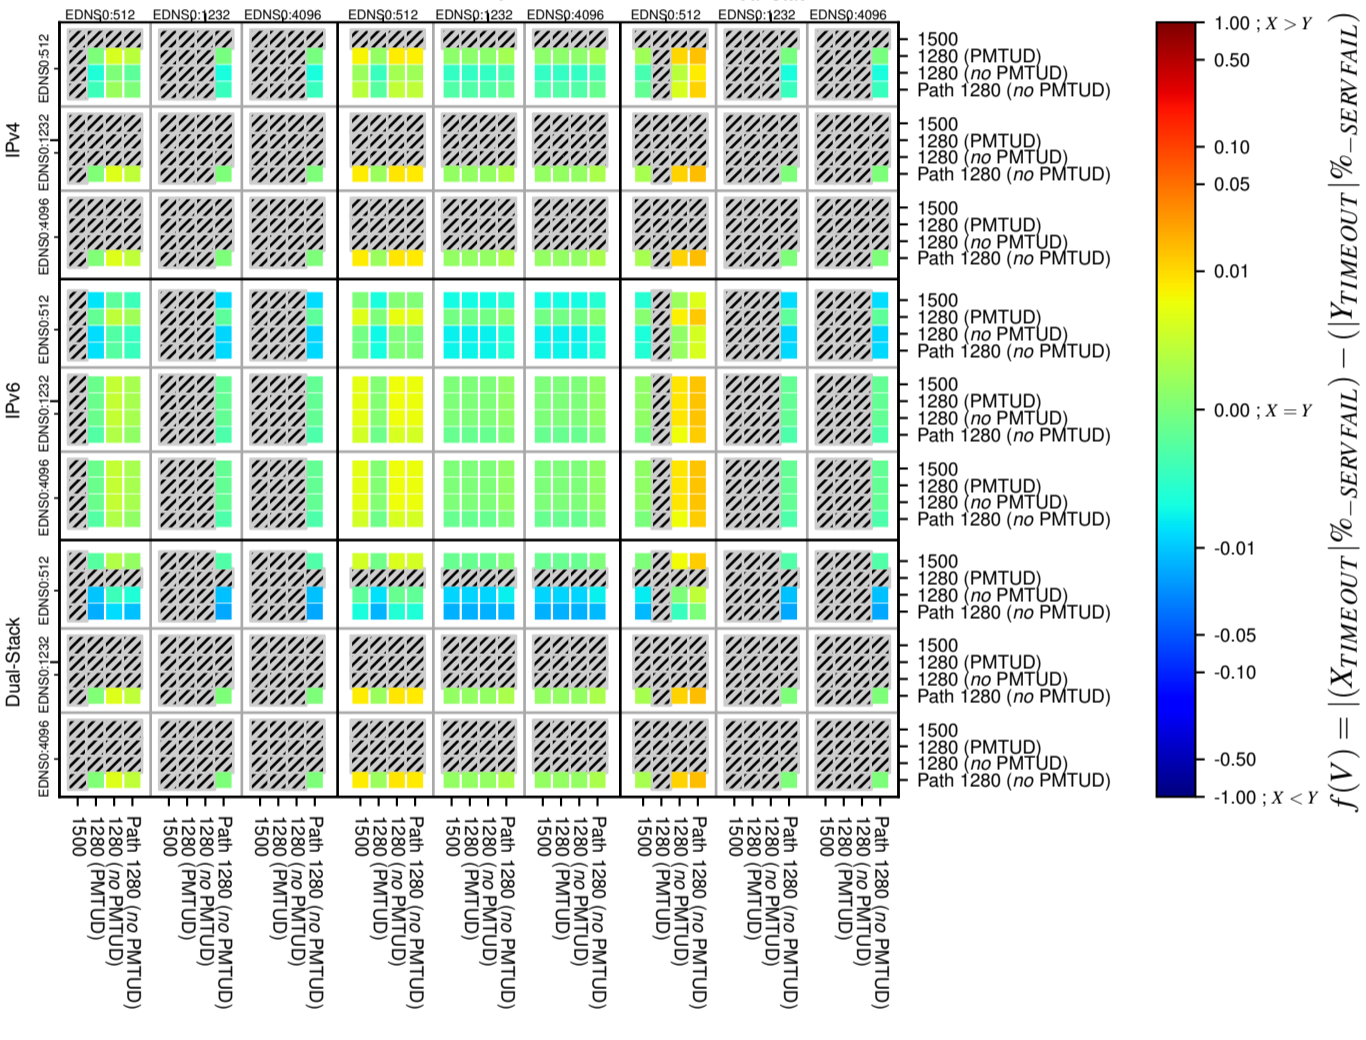

All Zones without DNSSEC for '.de'

All Zones with DNSSEC for '.de'

All Zones for '.de'

$$f(V) = |X_{TIMEOUT} | \% - SERVFAIL) - (Y_{TIMEOUT} | \% - SERVFAIL)$$

$$f(V) = |X_{TIMEOUT} | \% - SERVFAIL) - (Y_{TIMEOUT} | \% - SERVFAIL)$$

$$f(V) = |X_{TIMEOUT} | \% - SERVFAIL) - (Y_{TIMEOUT} | \% - SERVFAIL)$$