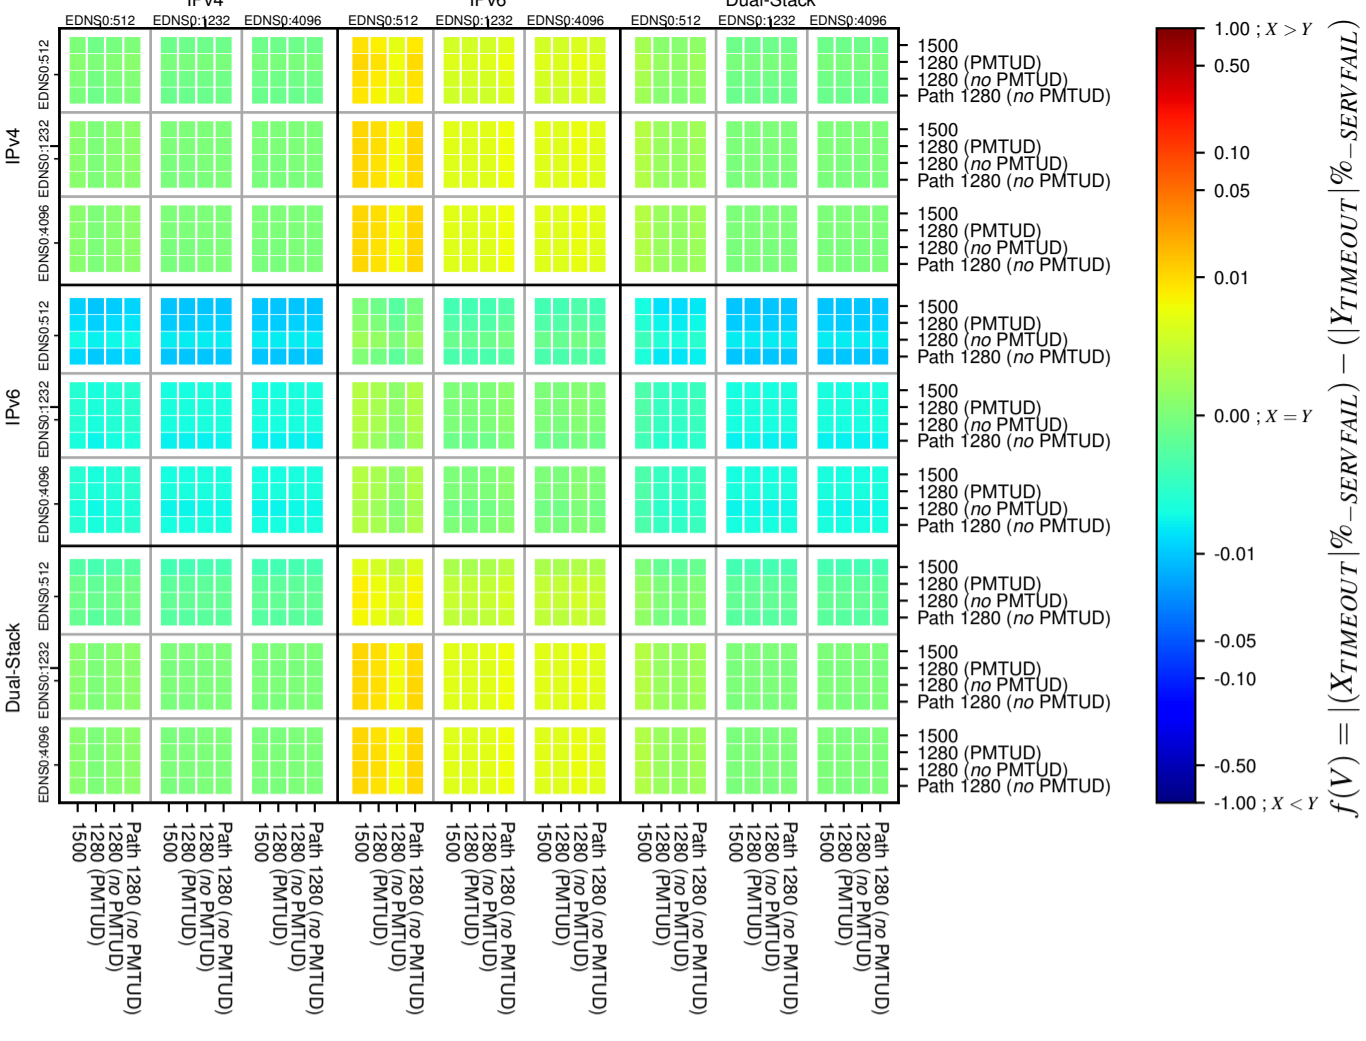

All Zones without DNSSEC for '.de'

All Zones with DNSSEC for '.de'

All Zones for '.de'

$$f(V) = |X_{TIMEOUT} | \% - SERVFAIL) - (Y_{TIMEOUT} | \% - SERVFAIL)$$

$$f(V) = |X_{TIMEOUT} | \% - SERVFAIL) - (Y_{TIMEOUT} | \% - SERVFAIL)$$

$$f(V) = |X_{TIMEOUT} | \% - SERVFAIL) - (Y_{TIMEOUT} | \% - SERVFAIL)$$