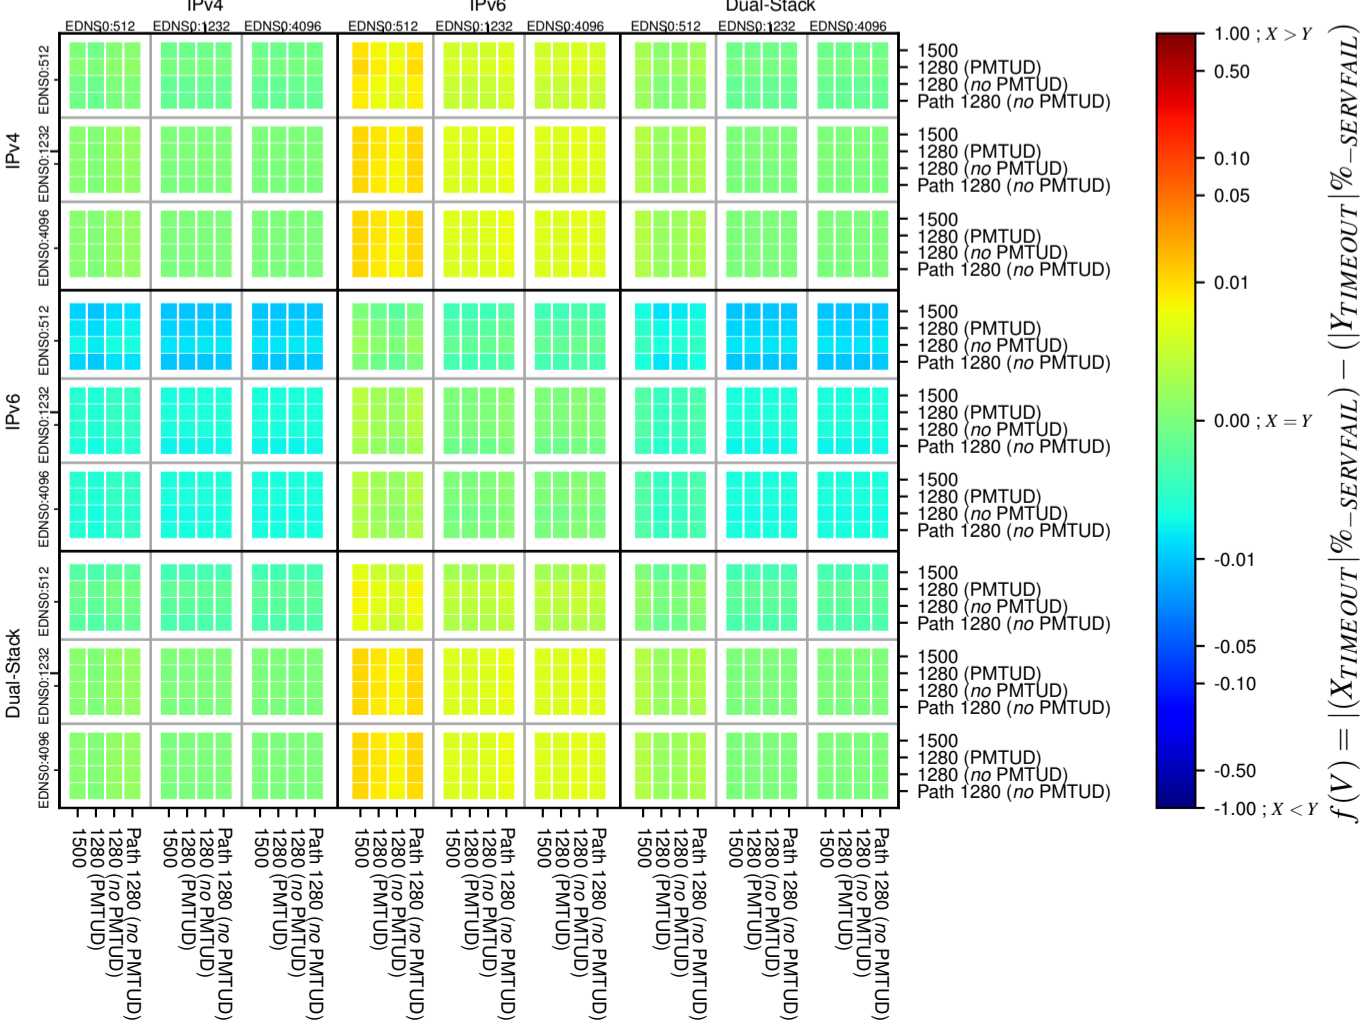

All Zones without DNSSEC for '.de'

All Zones with DNSSEC for '.de'

All Zones for '.de'

$$f(V) = |X_{TIMEOUT} | \% - SERVFAIL) - (Y_{TIMEOUT} | \% - SERVFAIL)$$

$$f(V) = |X_{TIMEOUT} | \% - SERVFAIL) - (Y_{TIMEOUT} | \% - SERVFAIL)$$

$$f(V) = |X_{TIMEOUT} | \% - SERVFAIL) - (Y_{TIMEOUT} | \% - SERVFAIL)$$