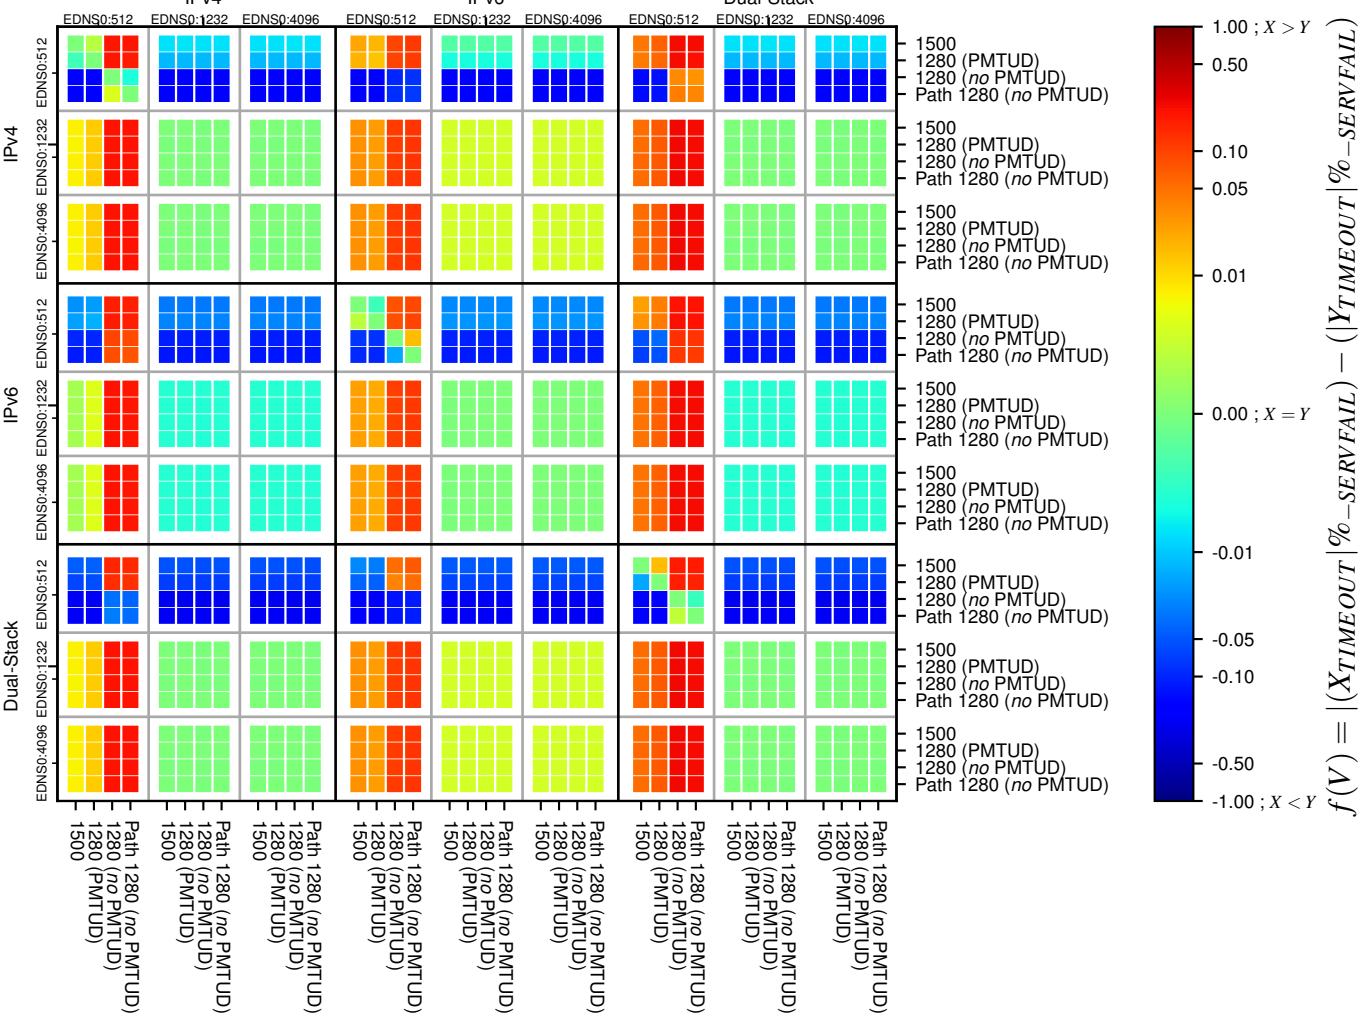

### All Zones without DNSSEC for '.jp'

### All Zones with DNSSEC for '.jp'

### All Zones for '.jp'

$$f(V) = |(X_{TIMEOUT} | \% - SERVFAIL) - (Y_{TIMEOUT} | \% - SERVFAIL)|$$

$$f(V) = |(X_{TIMEOUT} | \% - SERVFAIL) - (Y_{TIMEOUT} | \% - SERVFAIL)|$$

$$f(V) = |(X_{TIMEOUT} | \% - SERVFAIL) - (Y_{TIMEOUT} | \% - SERVFAIL)|$$