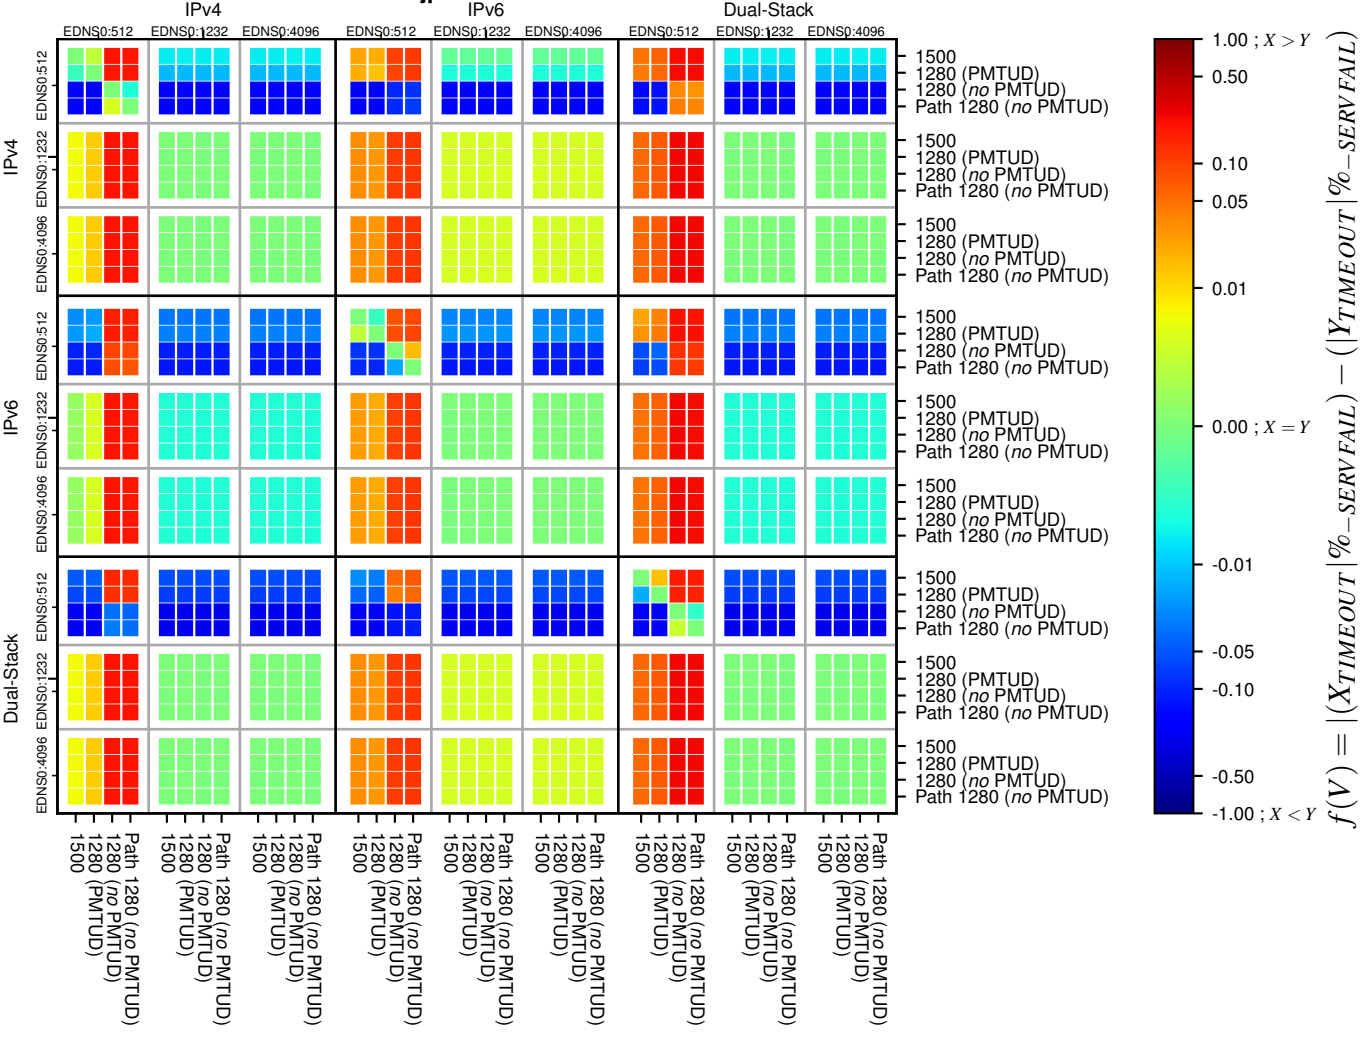

### All Zones without DNSSEC for '.jp'

### All Zones with DNSSEC for '.jp'

### All Zones for '.jp'

$$f(V) = |(X_{TIMEOUT} | \% - SERVFAIL) - (Y_{TIMEOUT} | \% - SERVFAIL)|$$

$$f(V) = |(X_{TIMEOUT} | \% - SERVFAIL) - (Y_{TIMEOUT} | \% - SERVFAIL)|$$

$$f(V) = |(X_{TIMEOUT} | \% - SERVFAIL) - (Y_{TIMEOUT} | \% - SERVFAIL)|$$