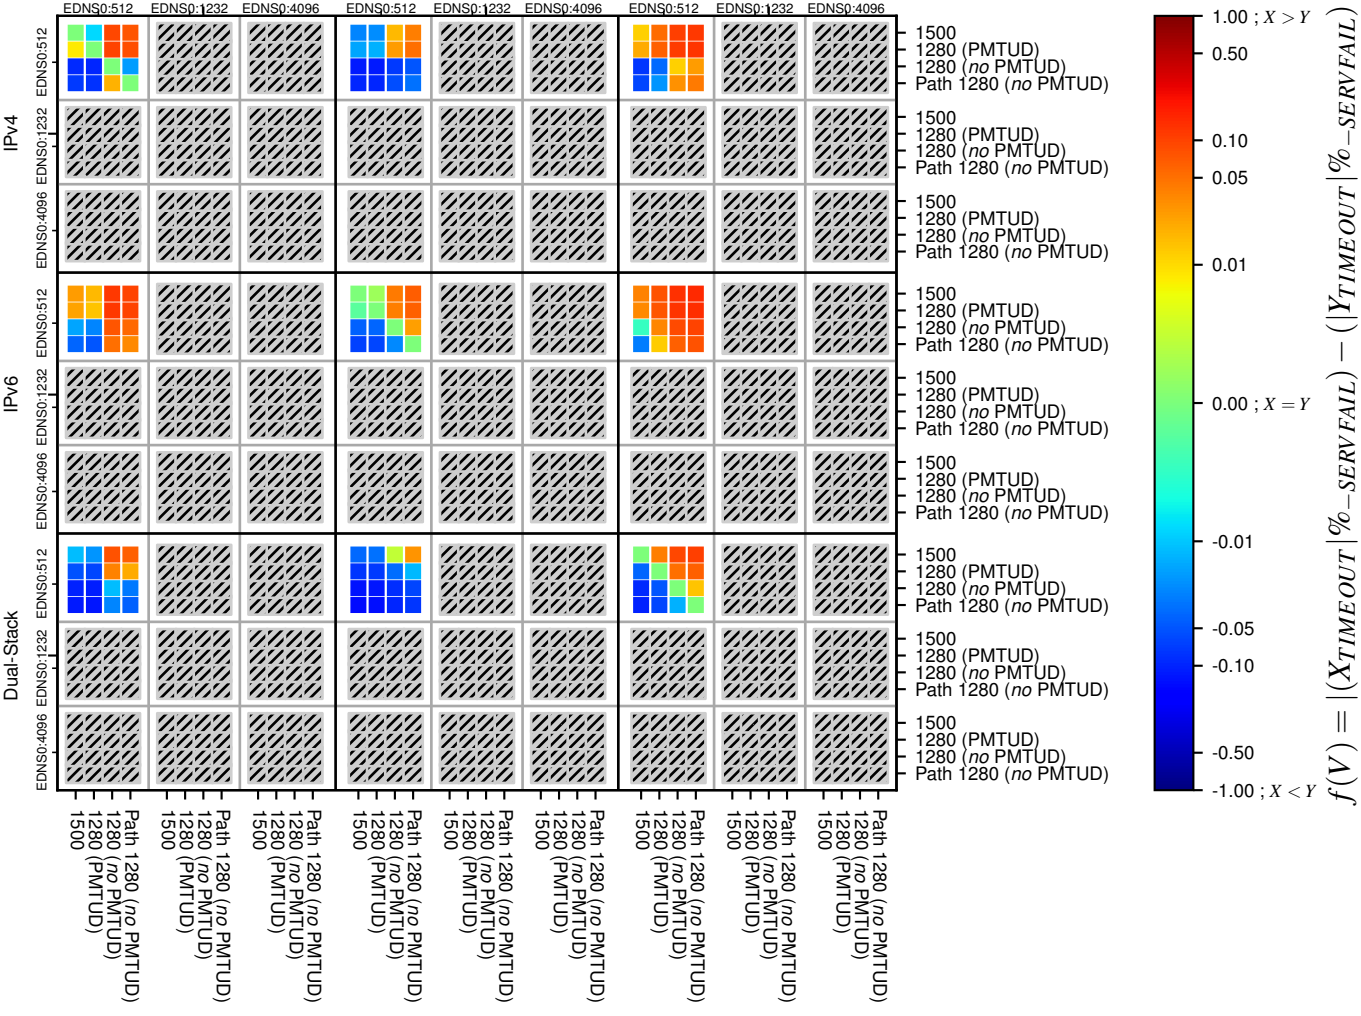

### All Zones without DNSSEC for '.jp'

### All Zones for '.jp'

$$f(V) = |(X_{TIMEOUT} | \% - SERVFAIL) - (Y_{TIMEOUT} | \% - SERVFAIL)|$$

$$f(V) = |(X_{TIMEOUT} | \% - SERVFAIL) - (Y_{TIMEOUT} | \% - SERVFAIL)|$$

$$f(V) = |(X_{TIMEOUT} | \% - SERVFAIL) - (Y_{TIMEOUT} | \% - SERVFAIL)|$$