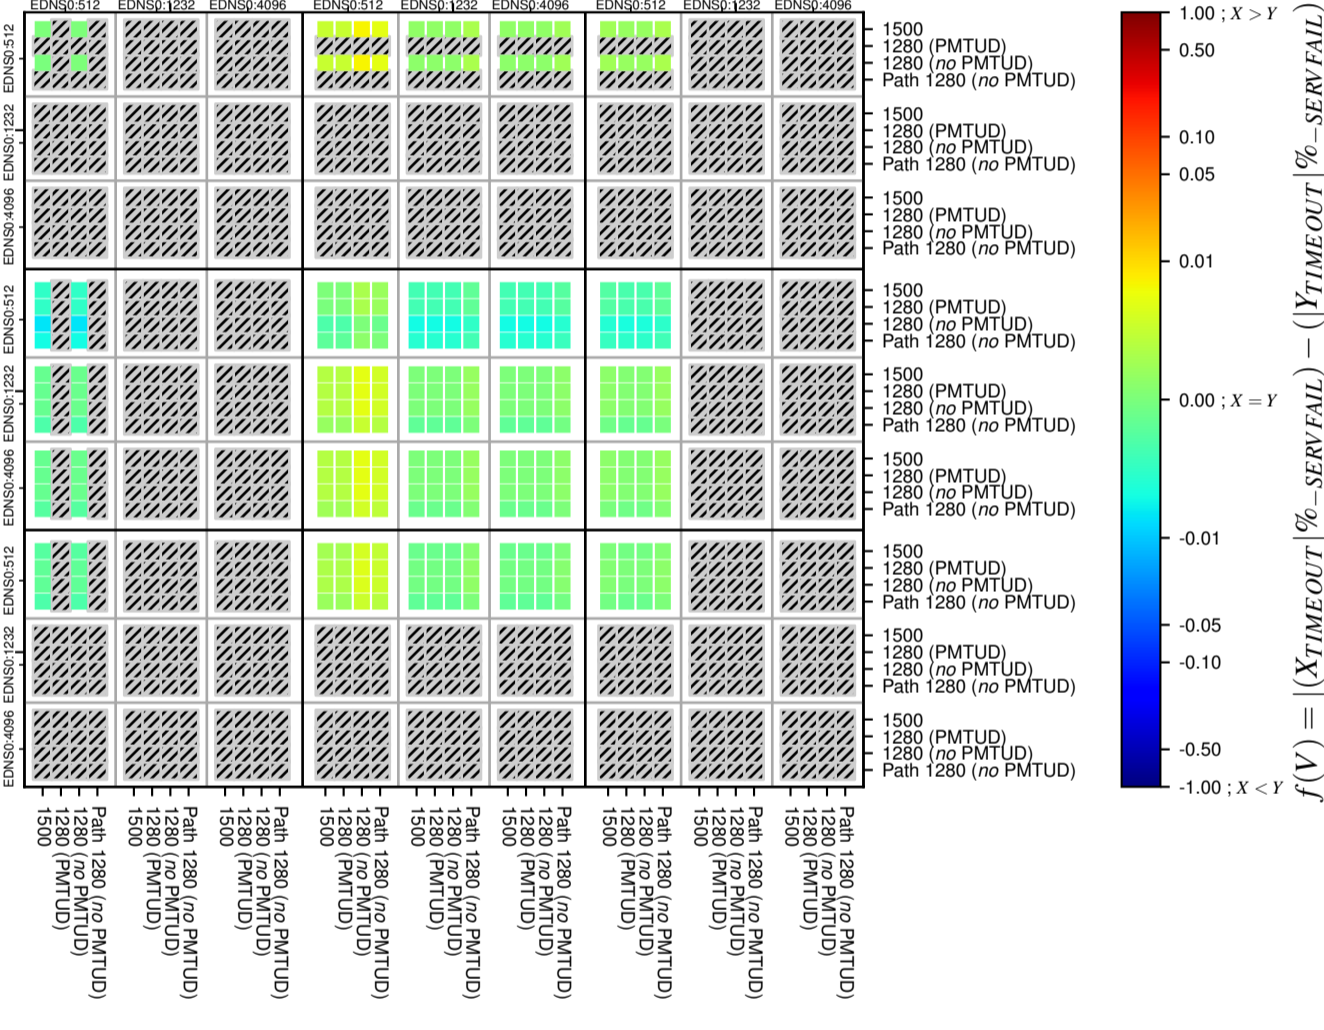

All Zones without DNSSEC for '.net'

All Zones with DNSSEC for '.net'

All Zones for '.net'