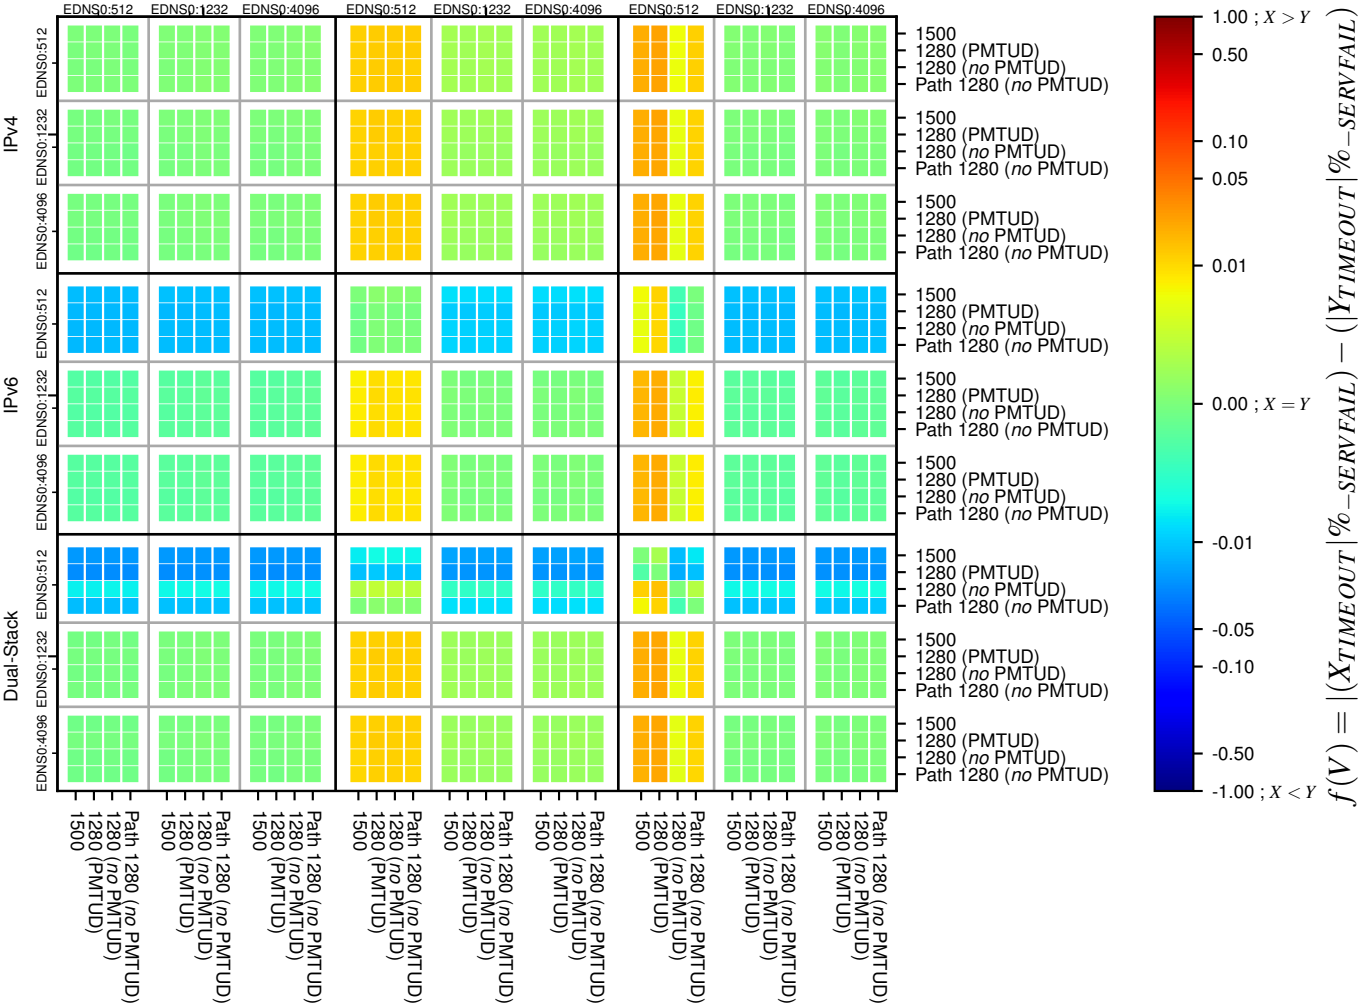

All Zones without DNSSEC for '.org'

All Zones with DNSSEC for '.org'

All Zones for '.org'

$$f(V) = |(X_{TIMEOUT} | \% - SERVFAIL) - ((Y_{TIMEOUT} | \% - SERVFAIL))|$$

$$f(V) = |(X_{TIMEOUT} | \% - SERVFAIL) - ((Y_{TIMEOUT} | \% - SERVFAIL))|$$

$$f(V) = |(X_{TIMEOUT} | \% - SERVFAIL) - ((Y_{TIMEOUT} | \% - SERVFAIL))|$$