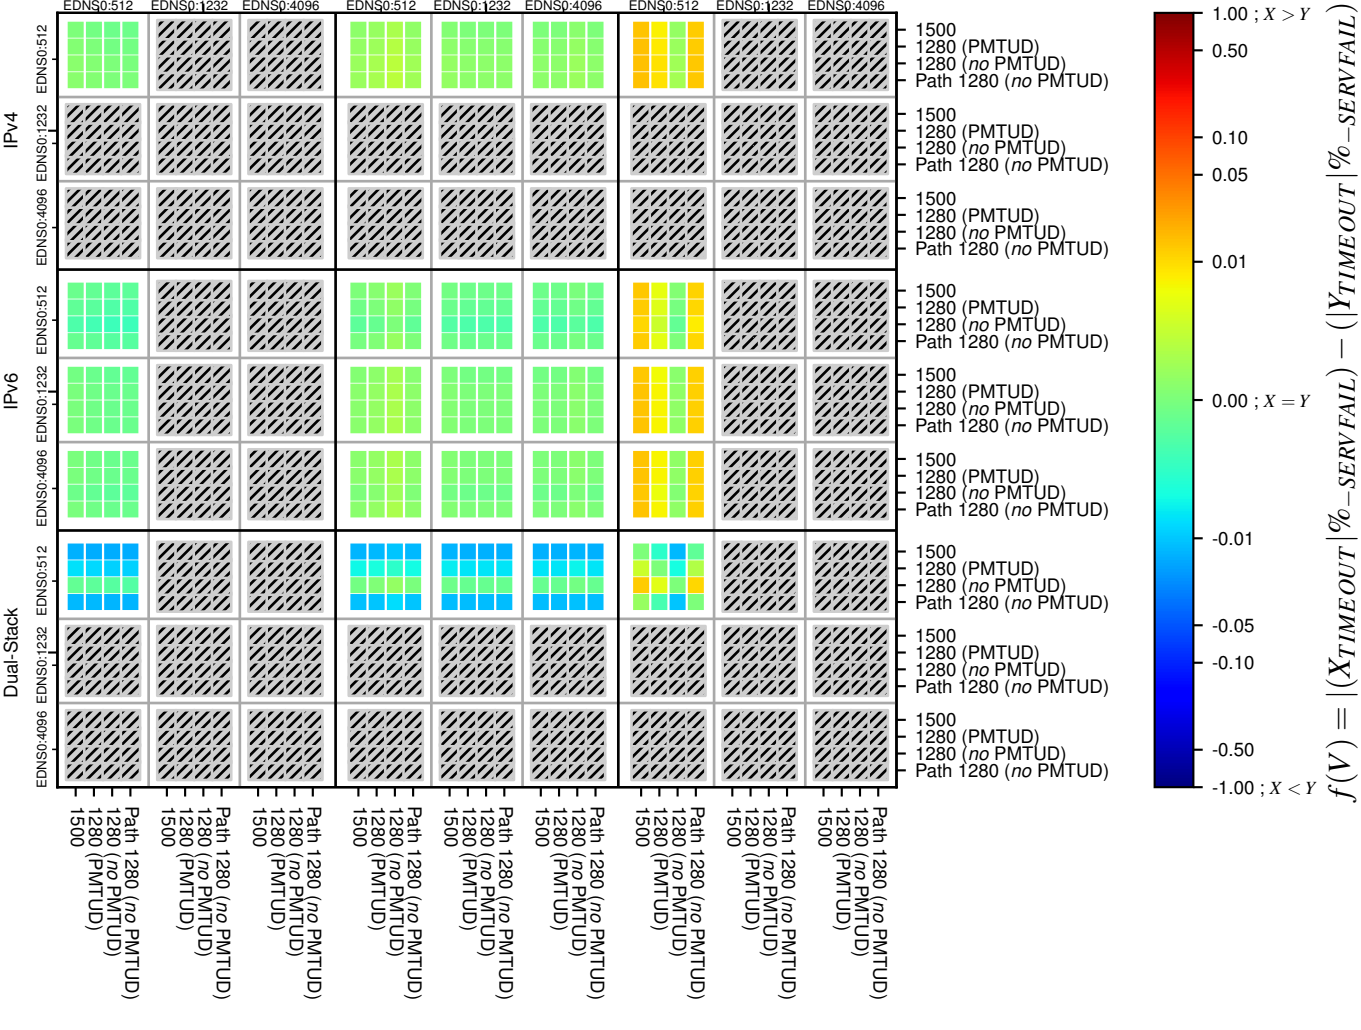

All Zones without DNSSEC for '.org'

All Zones with DNSSEC for '.org'

All Zones for '.org'

$$f(V) = |(X_{TIMEOUT} | \% - SERVFAIL) - ((Y_{TIMEOUT} | \% - SERVFAIL))|$$

$$f(V) = |(X_{TIMEOUT} | \% - SERVFAIL) - ((Y_{TIMEOUT} | \% - SERVFAIL))|$$

$$f(V) = |(X_{TIMEOUT} | \% - SERVFAIL) - ((Y_{TIMEOUT} | \% - SERVFAIL))|$$