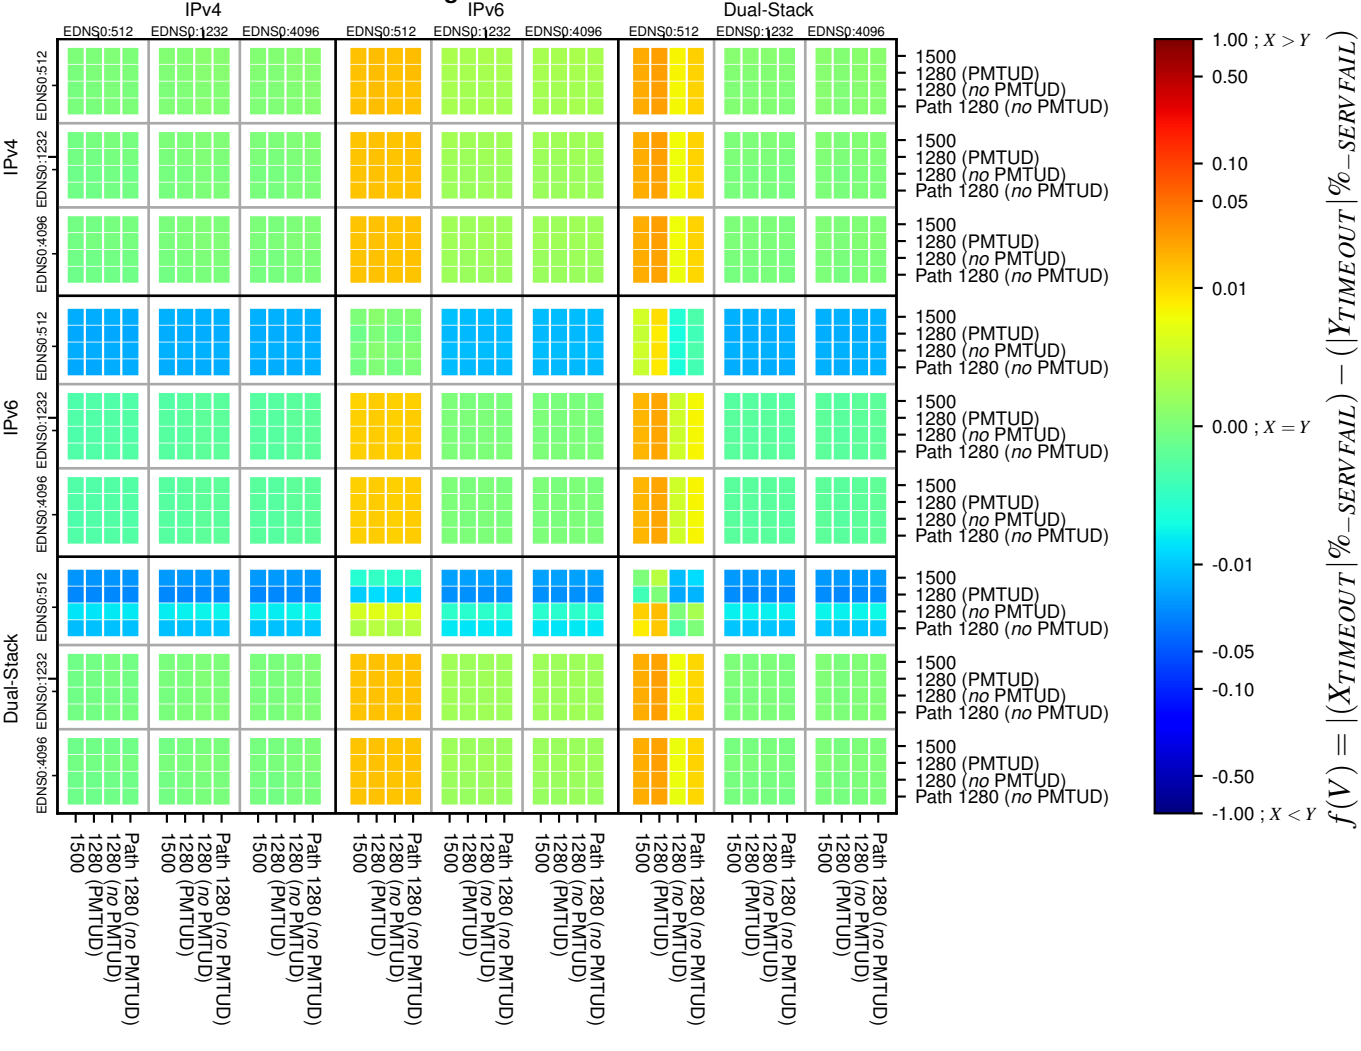

All Zones without DNSSEC for '.org'

All Zones with DNSSEC for '.org'

All Zones for '.org'

$$f(V) = |(X_{TIMEOUT} | \% - SERVFAIL) - ((Y_{TIMEOUT} | \% - SERVFAIL))|$$

$$f(V) = |(X_{TIMEOUT} | \% - SERVFAIL) - ((Y_{TIMEOUT} | \% - SERVFAIL))|$$

$$f(V) = |(X_{TIMEOUT} | \% - SERVFAIL) - ((Y_{TIMEOUT} | \% - SERVFAIL))|$$