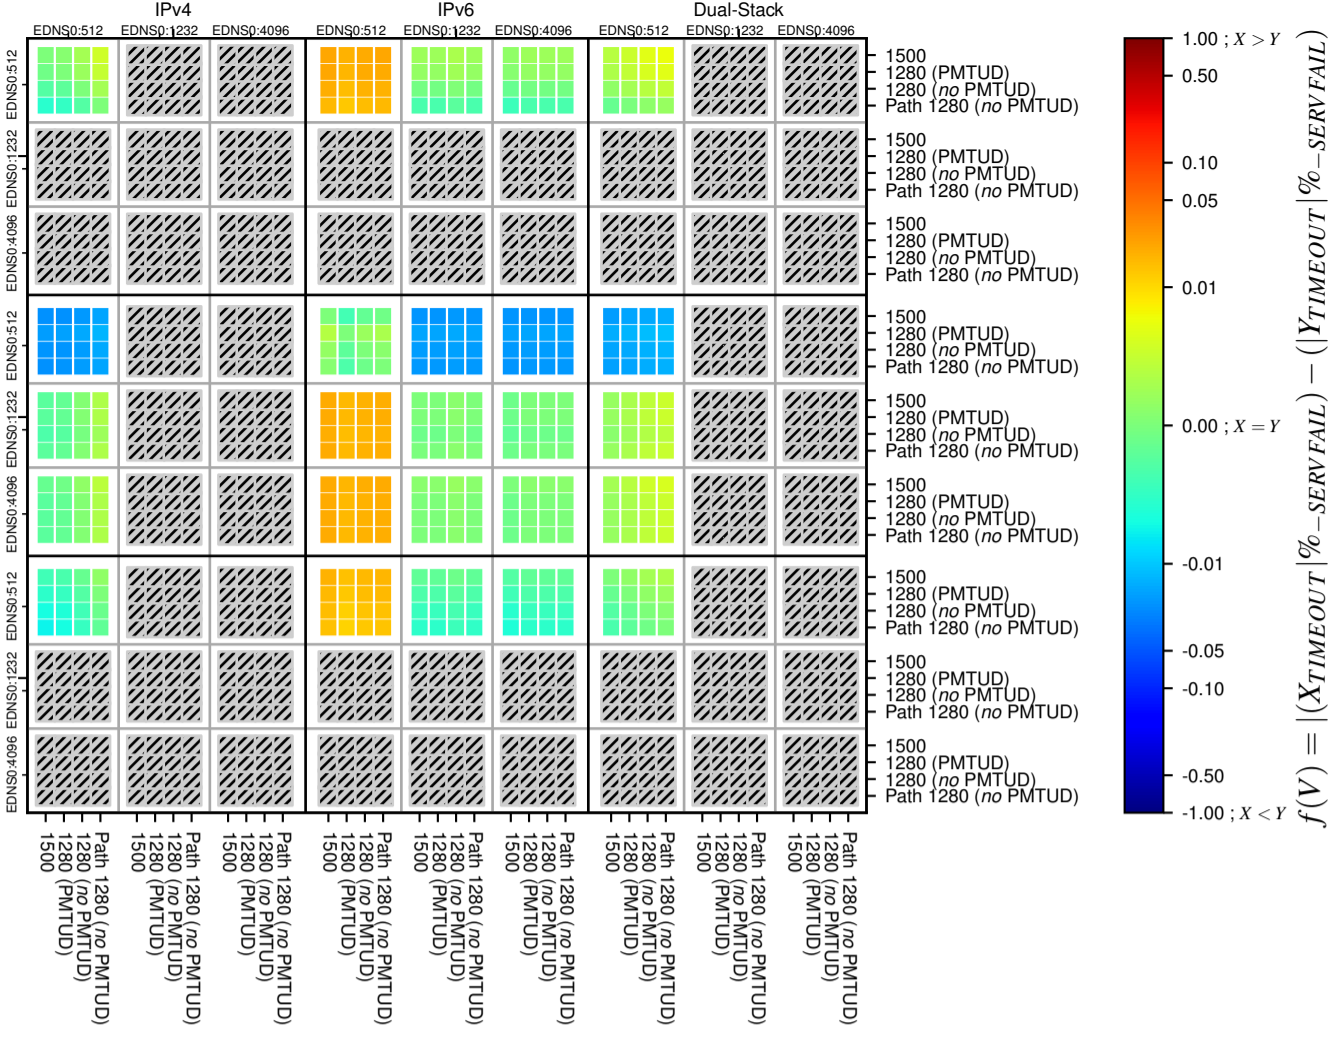

All Zones without DNSSEC for '.se'

All Zones with DNSSEC for '.se'

All Zones for '.se'