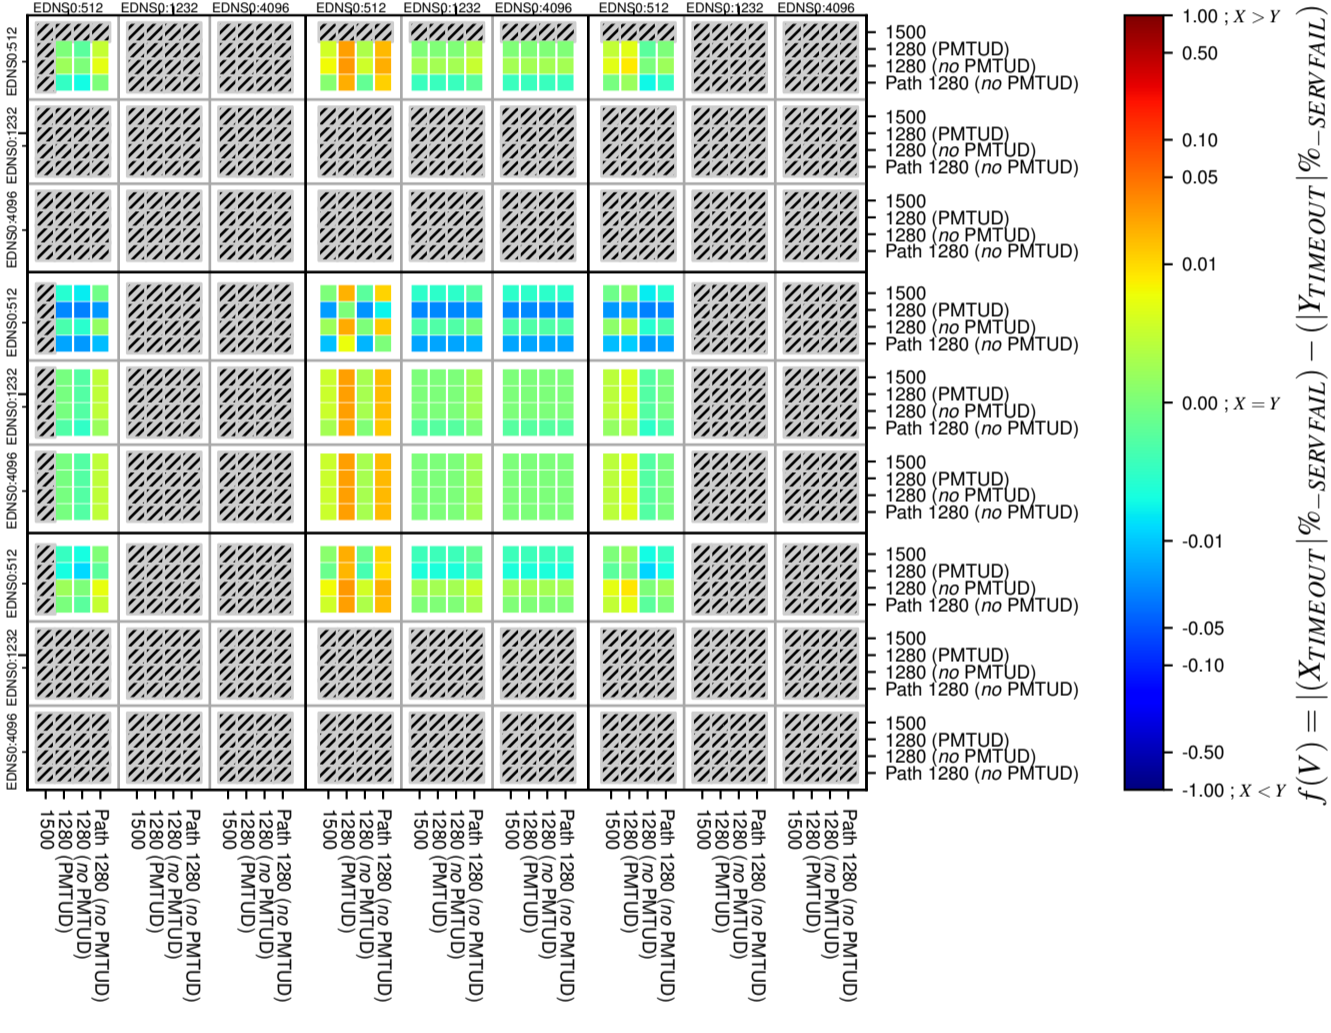

All Zones without DNSSEC for '.se'

All Zones with DNSSEC for '.se'

All Zones for '.se'