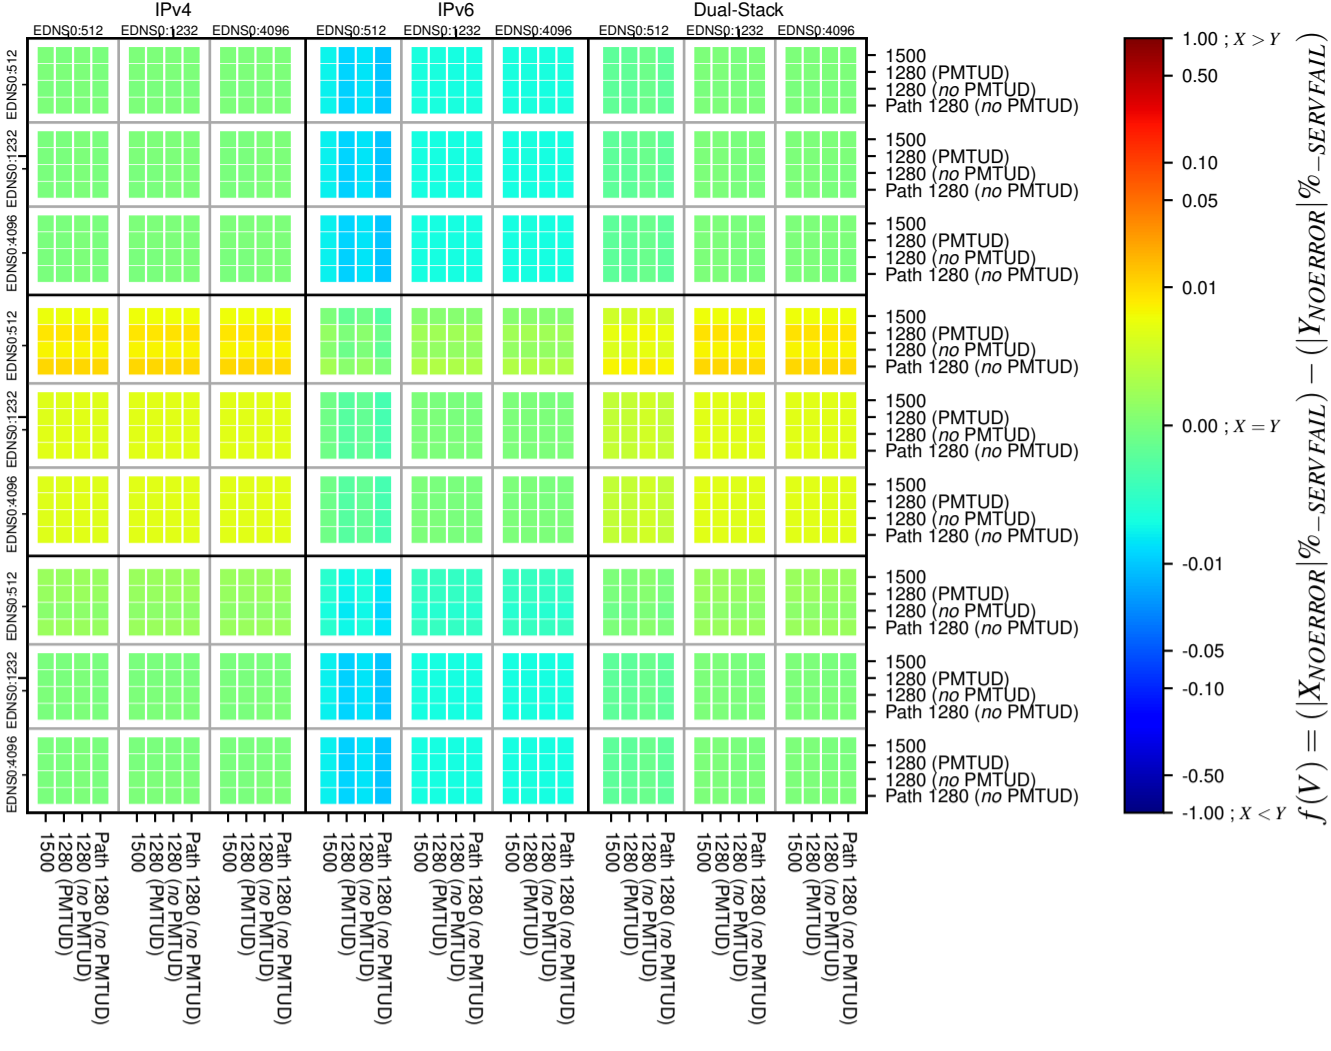

All Zones without DNSSEC for '.de'

All Zones with DNSSEC for '.de'

All Zones for '.de'