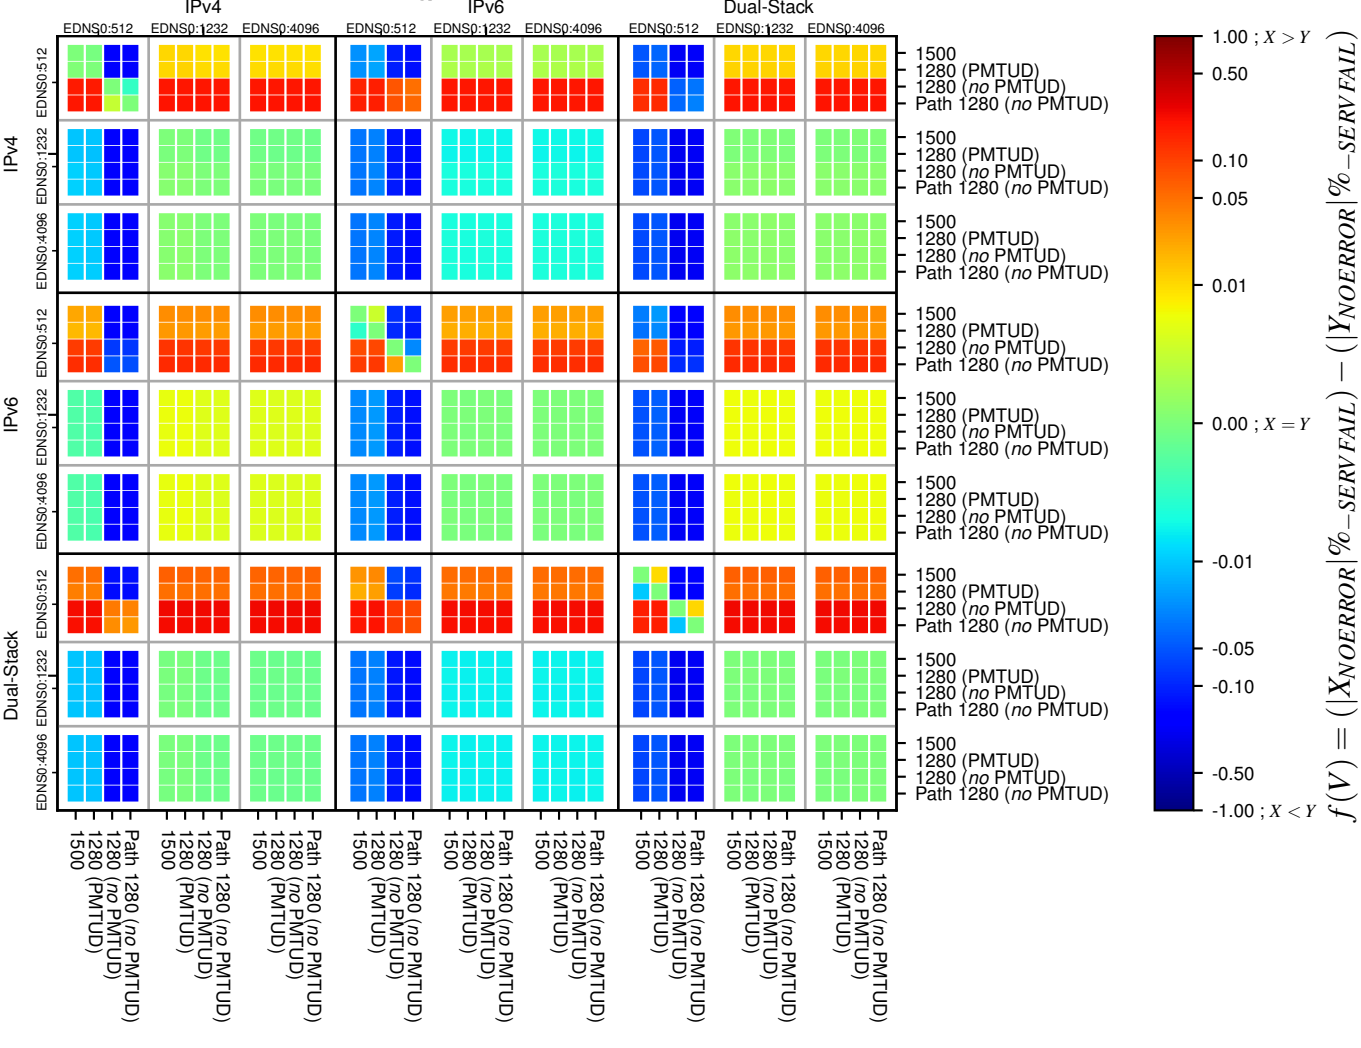

### All Zones without DNSSEC for '.jp'

### All Zones with DNSSEC for '.jp'