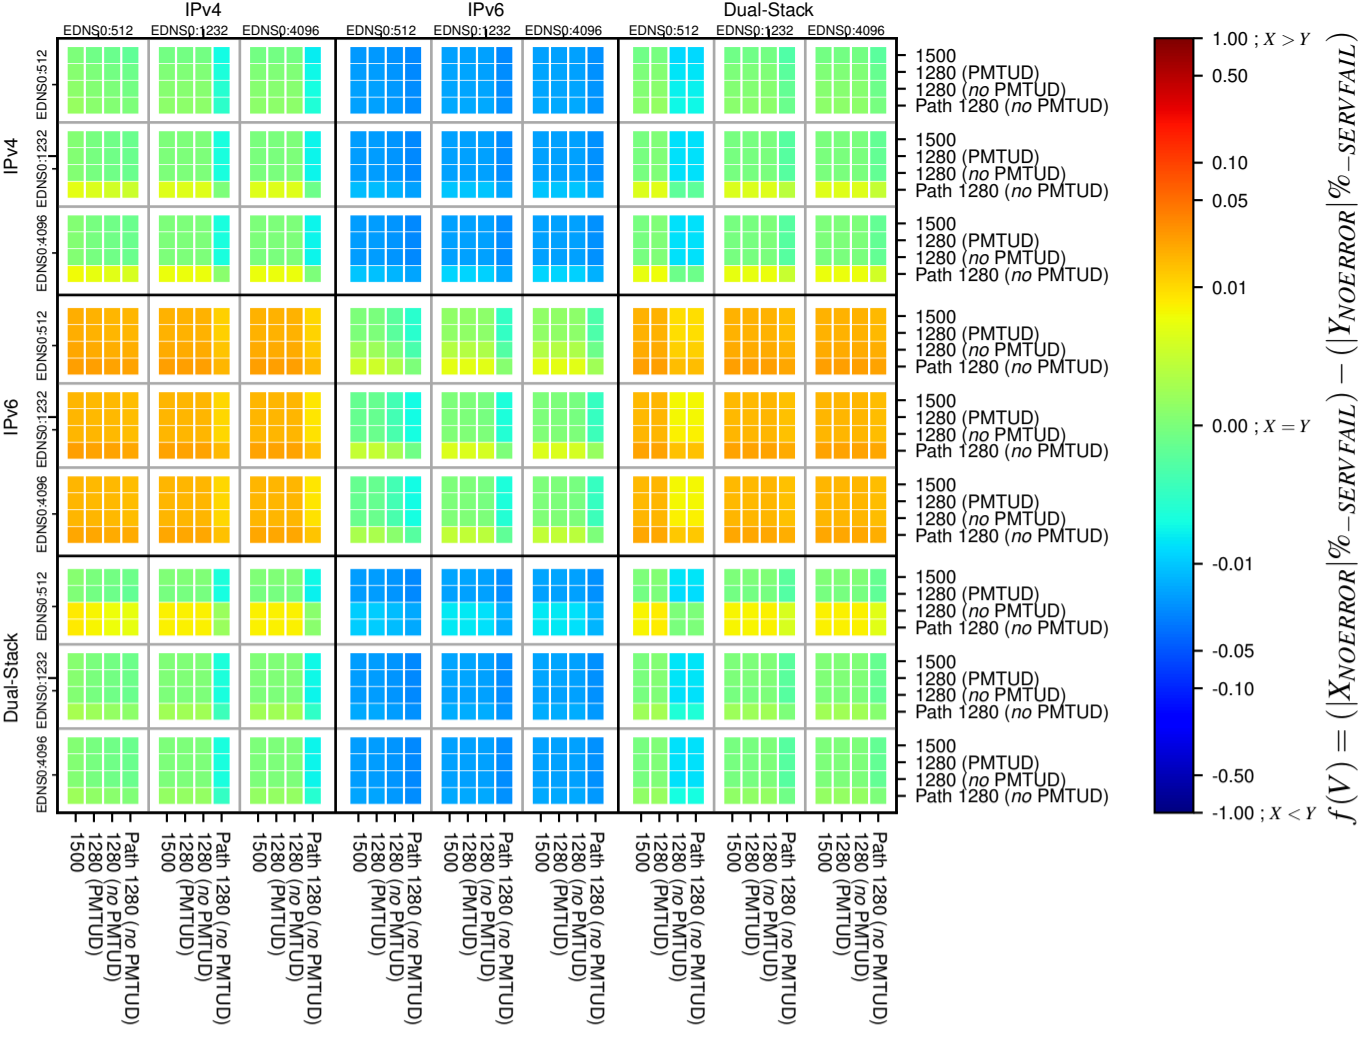

### All Zones without DNSSEC for '.nl'