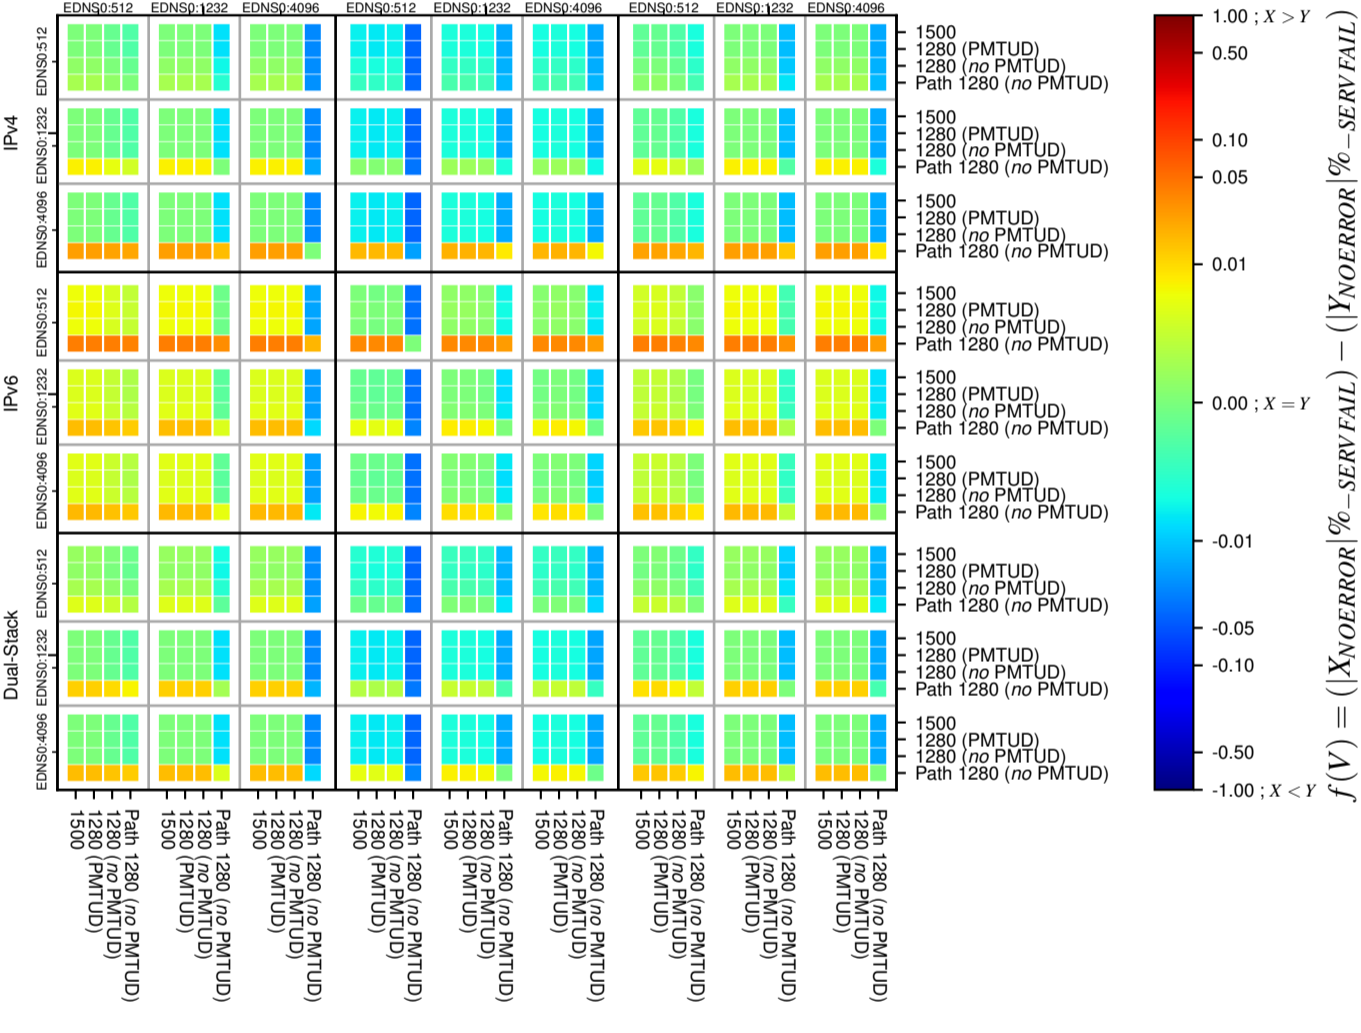

All Zones with DNSSEC for '.nl'