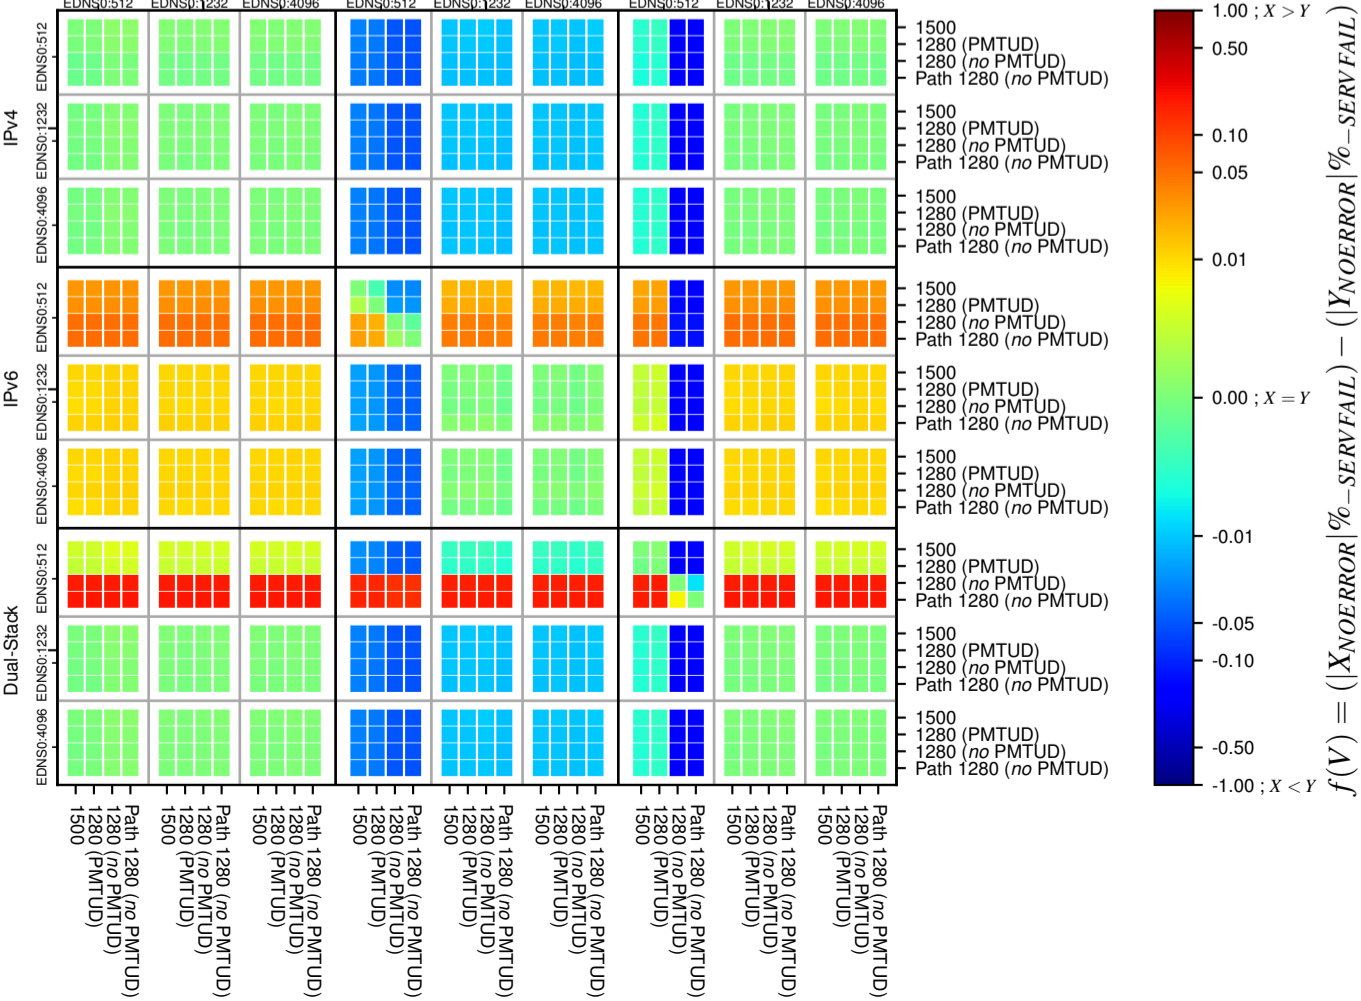

### All Zones without DNSSEC for '.ru'

### All Zones with DNSSEC for '.ru'

### All Zones for '.ru'

$$f(V) = (|X_{NOERROR}| \% - SERVFAIL) - (|Y_{NOERROR}| \% - SERVFAIL)$$

$$f(V) = (|X_{NOERROR}| \% - SERVFAIL) - (|Y_{NOERROR}| \% - SERVFAIL)$$

$$f(V) = (|X_{NOERROR}| \% - SERVFAIL) - (|Y_{NOERROR}| \% - SERVFAIL)$$