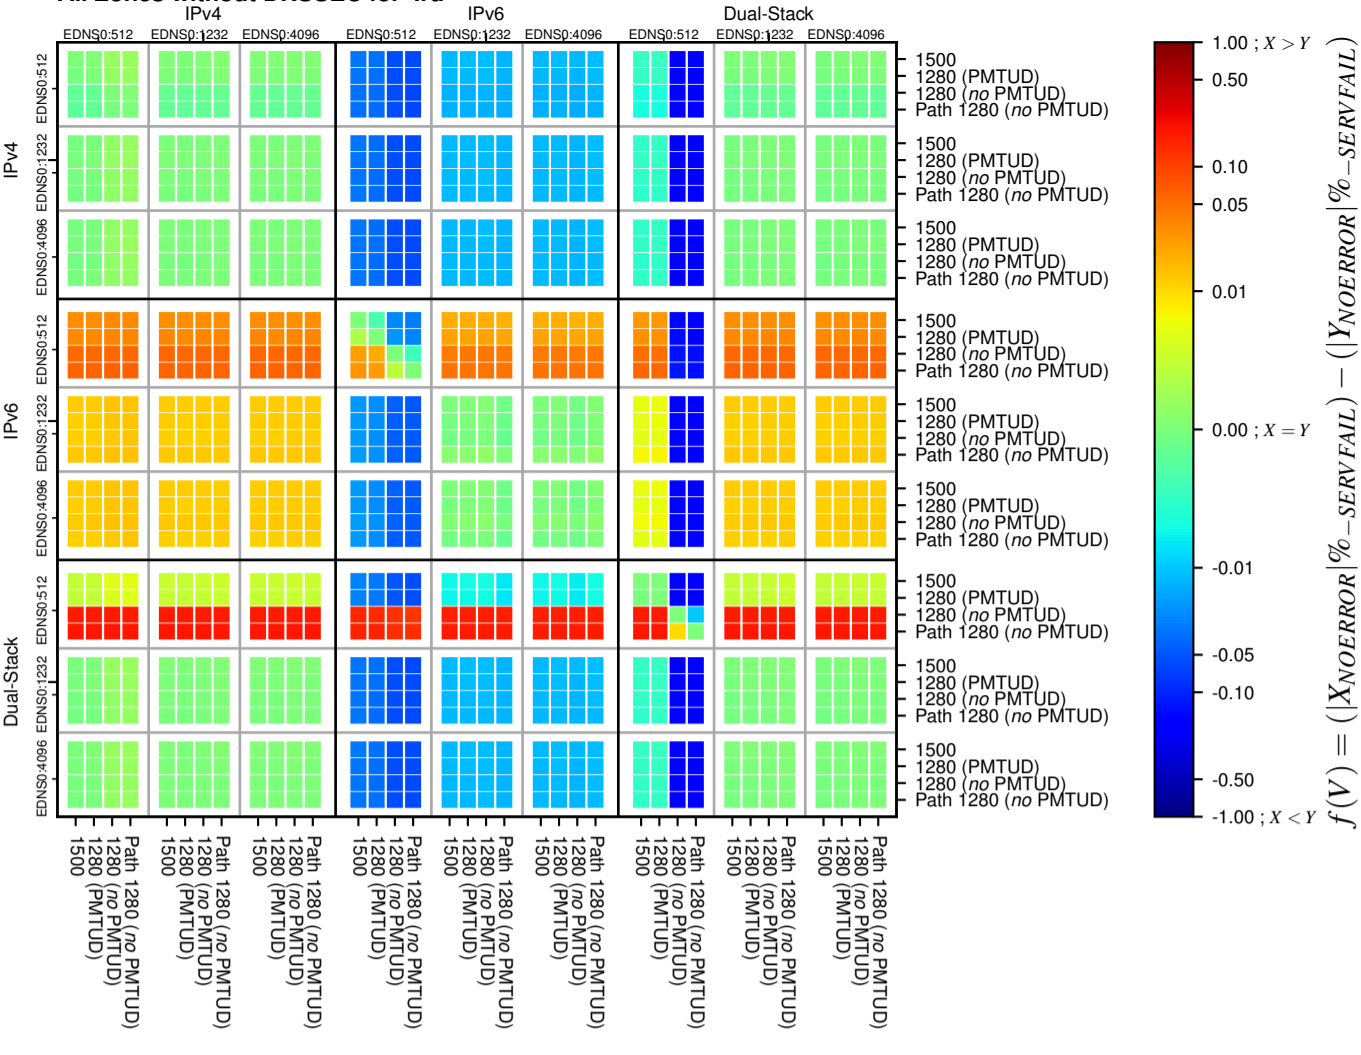

### All Zones without DNSSEC for '.ru'

### All Zones with DNSSEC for '.ru'

### All Zones for '.ru'

$$f(V) = (|X_{NOERROR}| \% - SERVFAIL) - (|Y_{NOERROR}| \% - SERVFAIL)$$

$$f(V) = (|X_{NOERROR}| \% - SERVFAIL) - (|Y_{NOERROR}| \% - SERVFAIL)$$

$$f(V) = (|X_{NOERROR}| \% - SERVFAIL) - (|Y_{NOERROR}| \% - SERVFAIL)$$