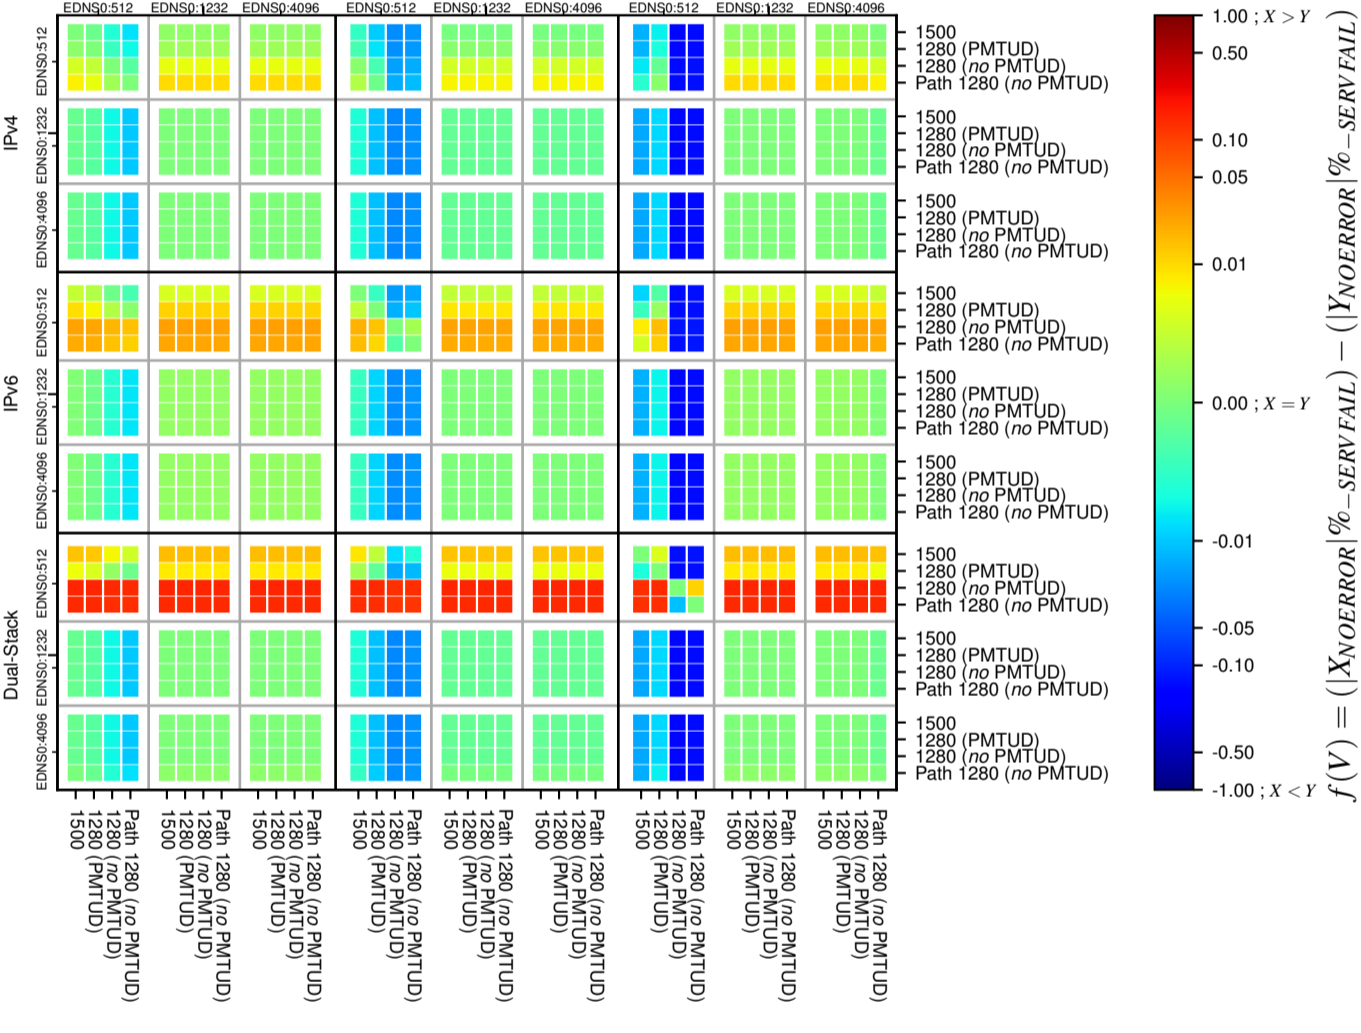

### All Zones without DNSSEC for '.ru'

### All Zones with DNSSEC for '.ru'

### All Zones for '.ru'

$$f(V) = (|X_{NOERROR}| \% - SERVFAIL) - (|Y_{NOERROR}| \% - SERVFAIL)$$

$$f(V) = (|X_{NOERROR}| \% - SERVFAIL) - (|Y_{NOERROR}| \% - SERVFAIL)$$

$$f(V) = (|X_{NOERROR}| \% - SERVFAIL) - (|Y_{NOERROR}| \% - SERVFAIL)$$