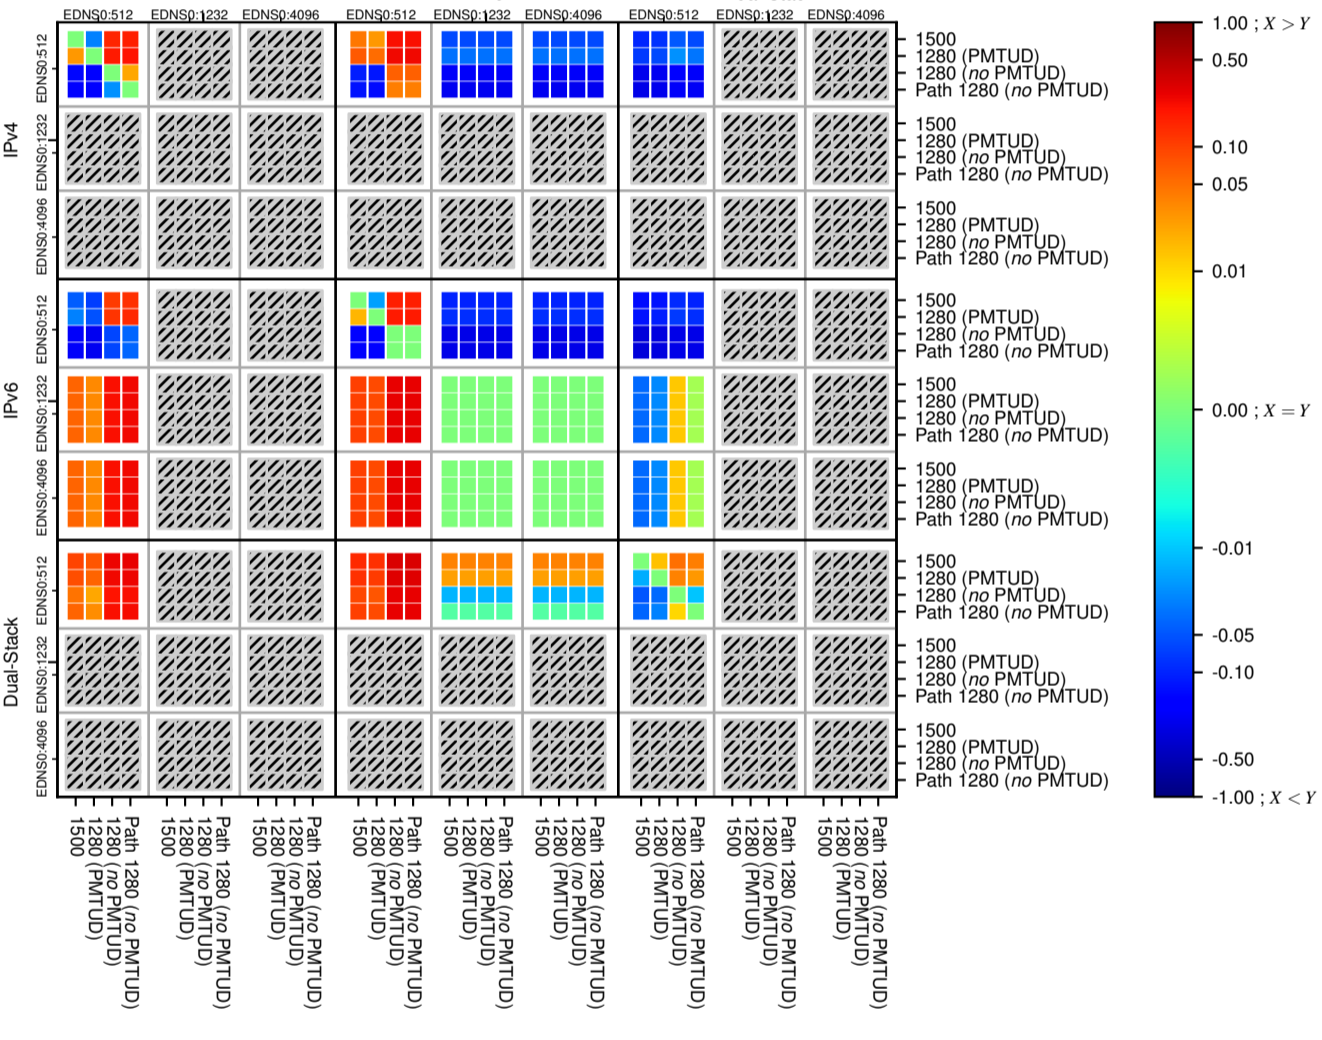

All Zones with DNSSEC for '.de'