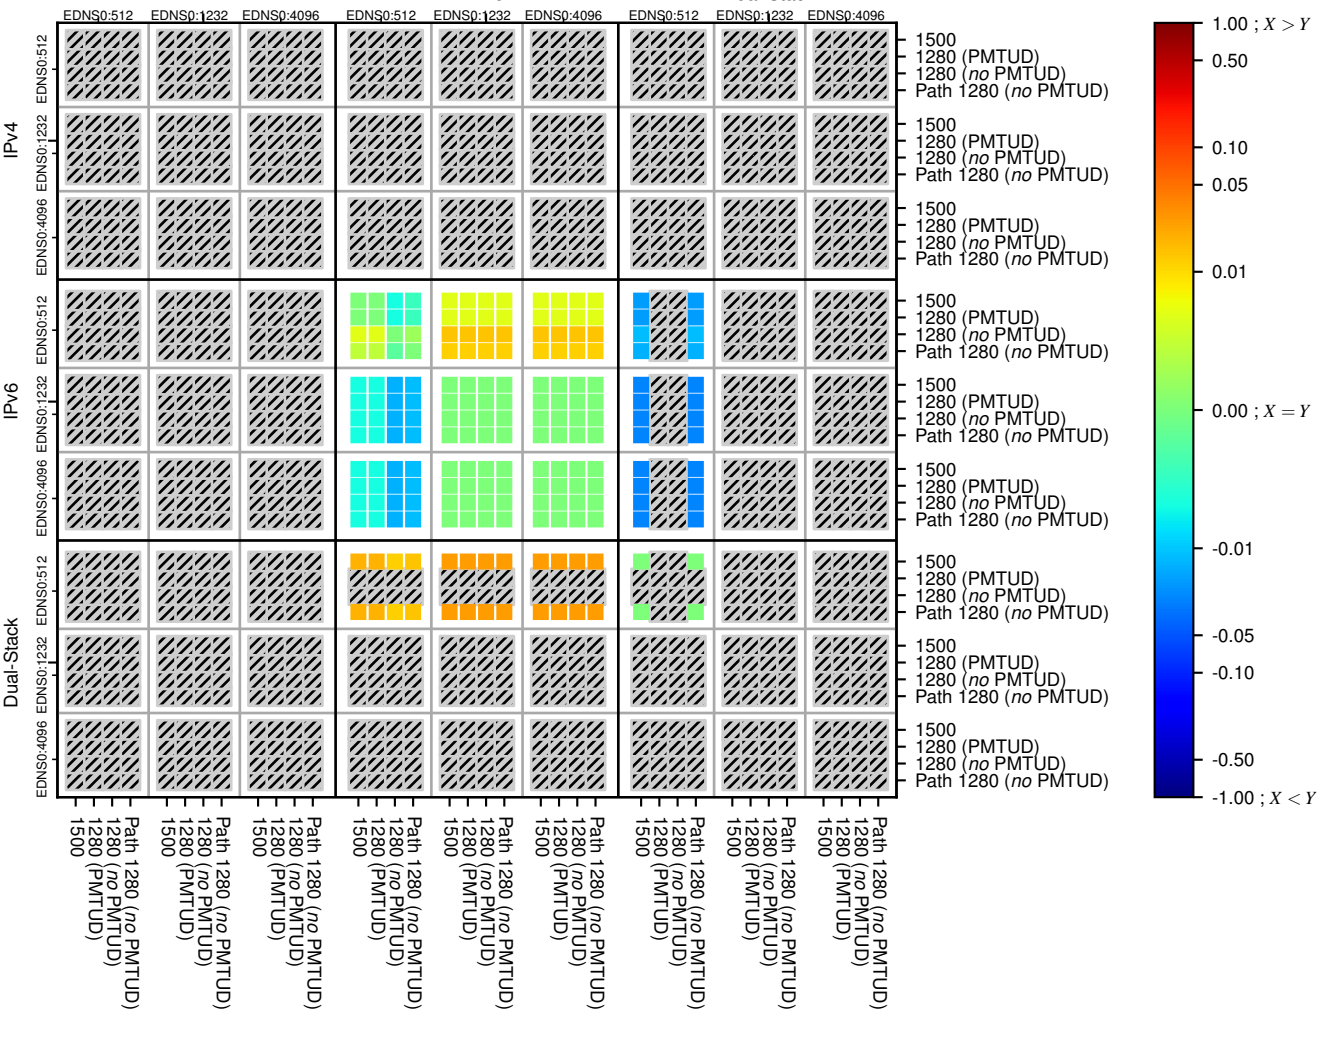

All Zones with DNSSEC for '.jp'