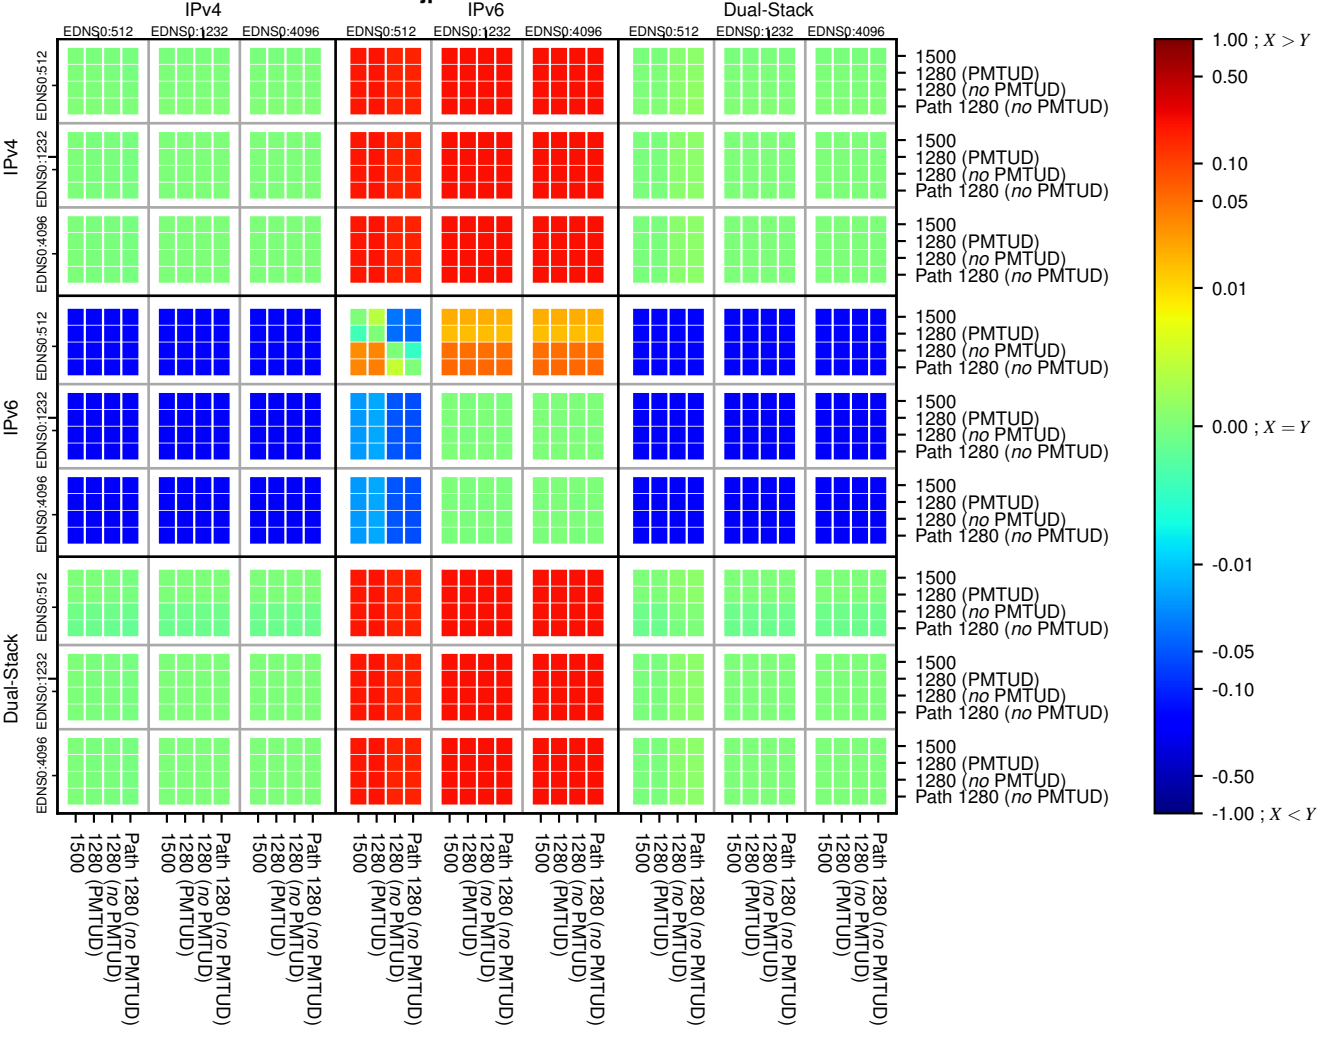

### All Zones without DNSSEC for '.jp'