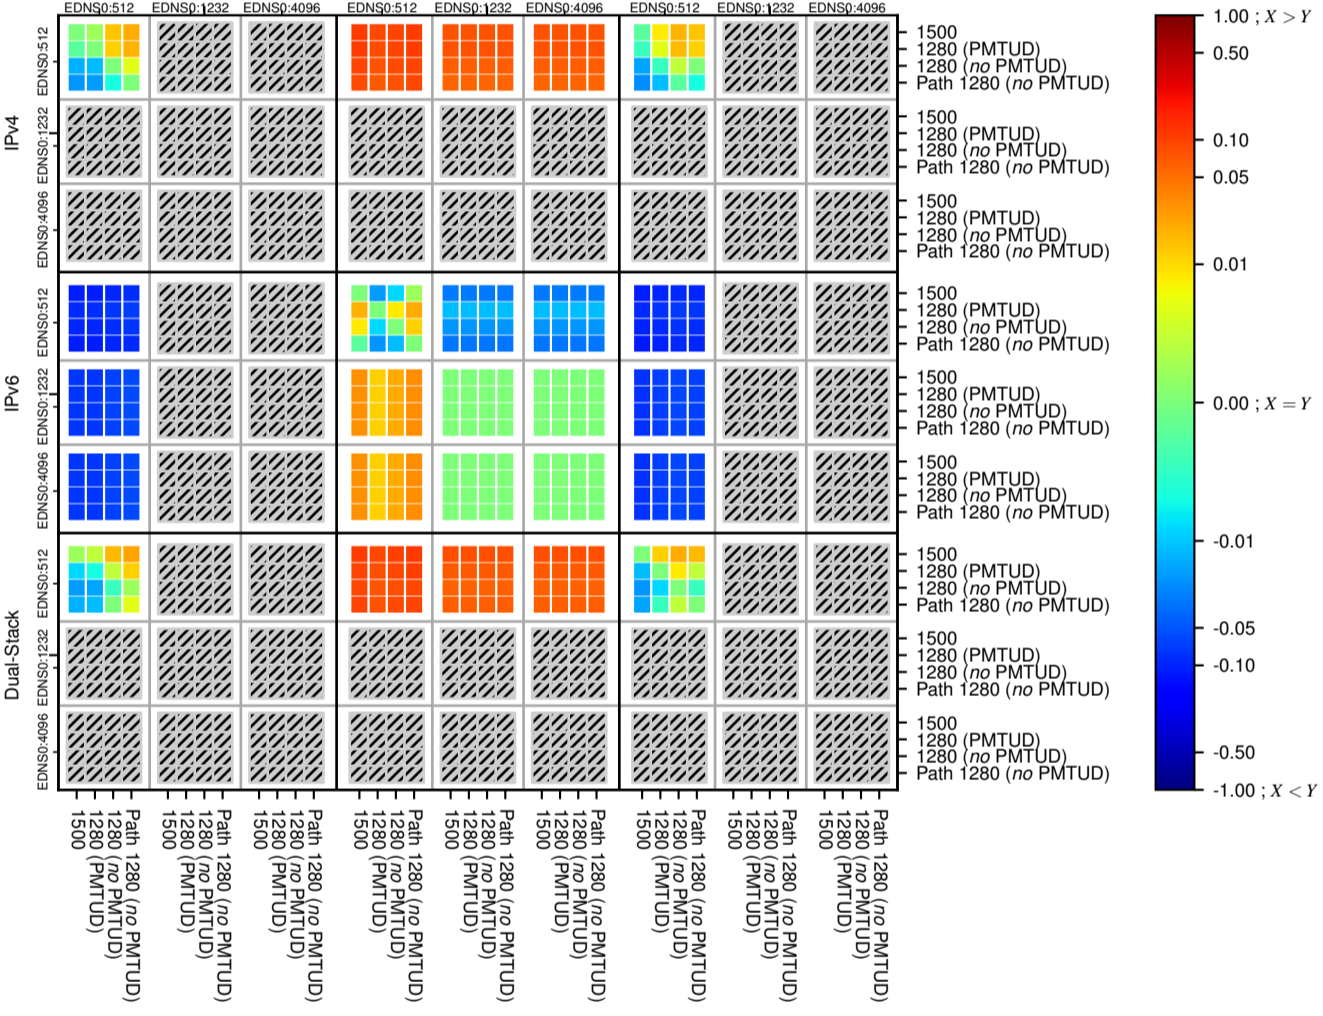

All Zones without DNSSEC for '.se'

All Zones with DNSSEC for '.se'

All Zones for '.se'