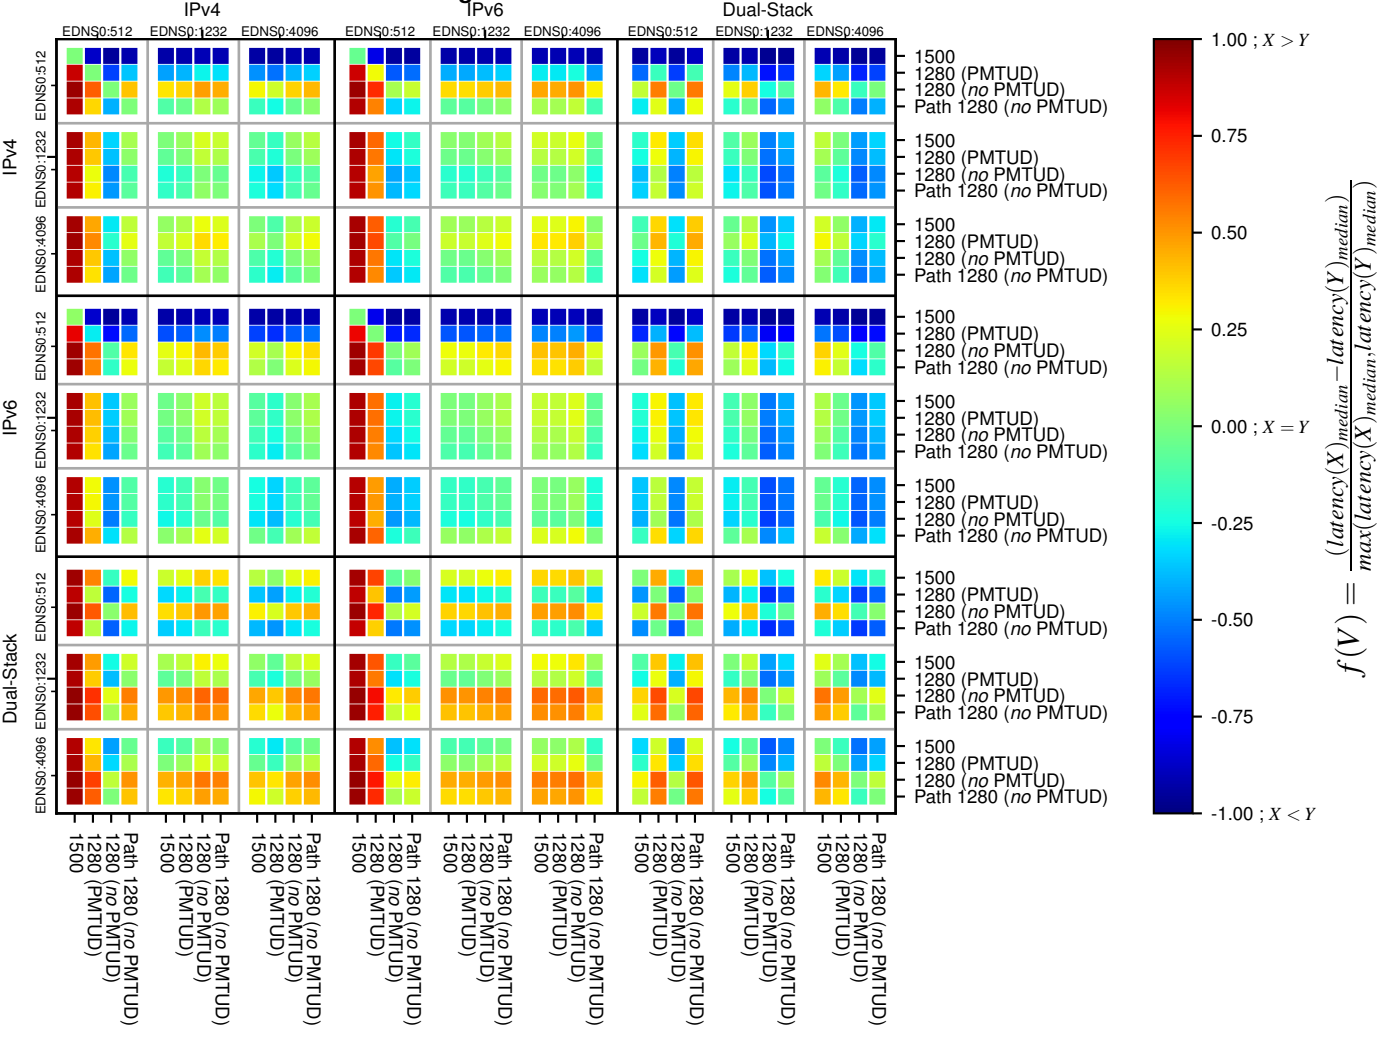

### All Zones without DNSSEC returning NOERROR for '.se'

### All Zones with DNSSEC returning NOERROR for '.se'