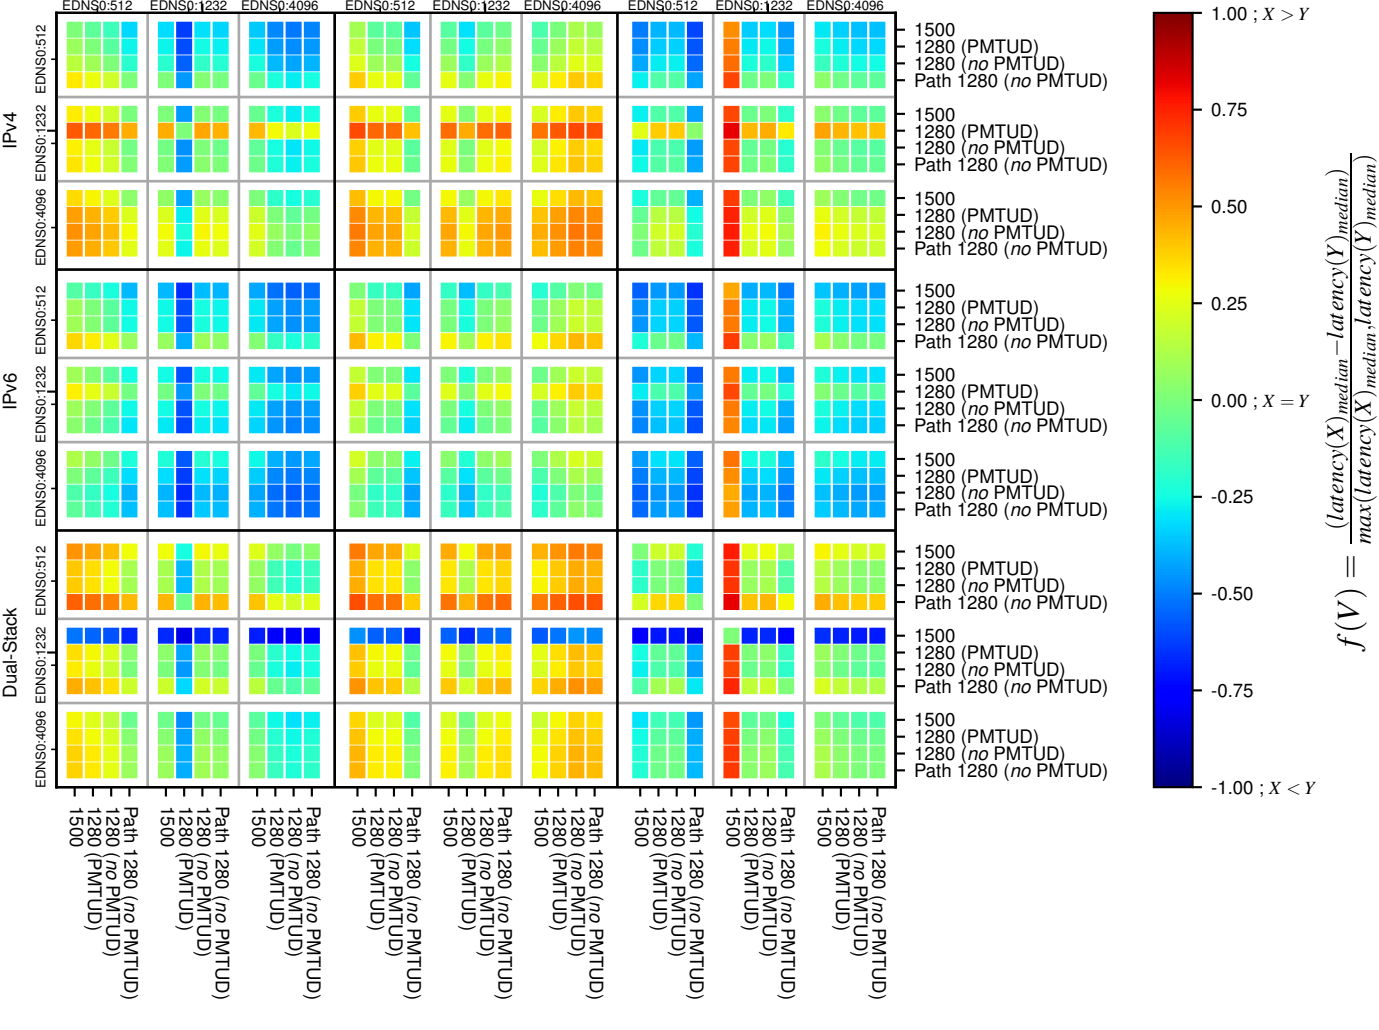

### All Zones without DNSSEC returning NOERROR for '.se'

### All Zones with DNSSEC returning NOERROR for '.se'