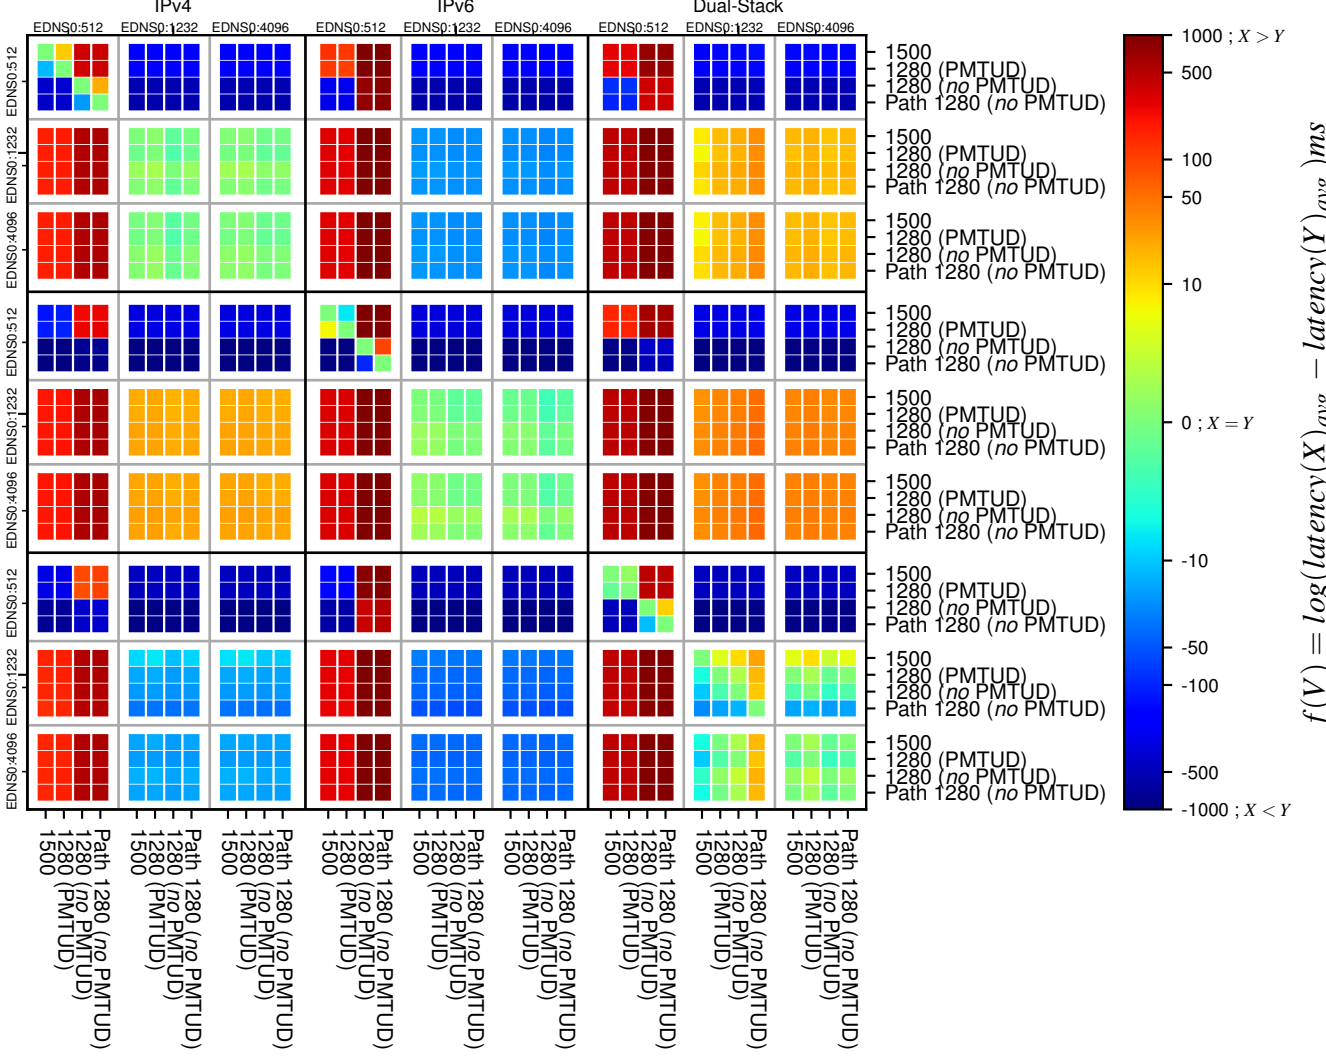

All Zones without DNSSEC returning NOERROR for '.com'

All Zones with DNSSEC returning NOERROR for '.com'

All Zones returning NOERROR for '.com'