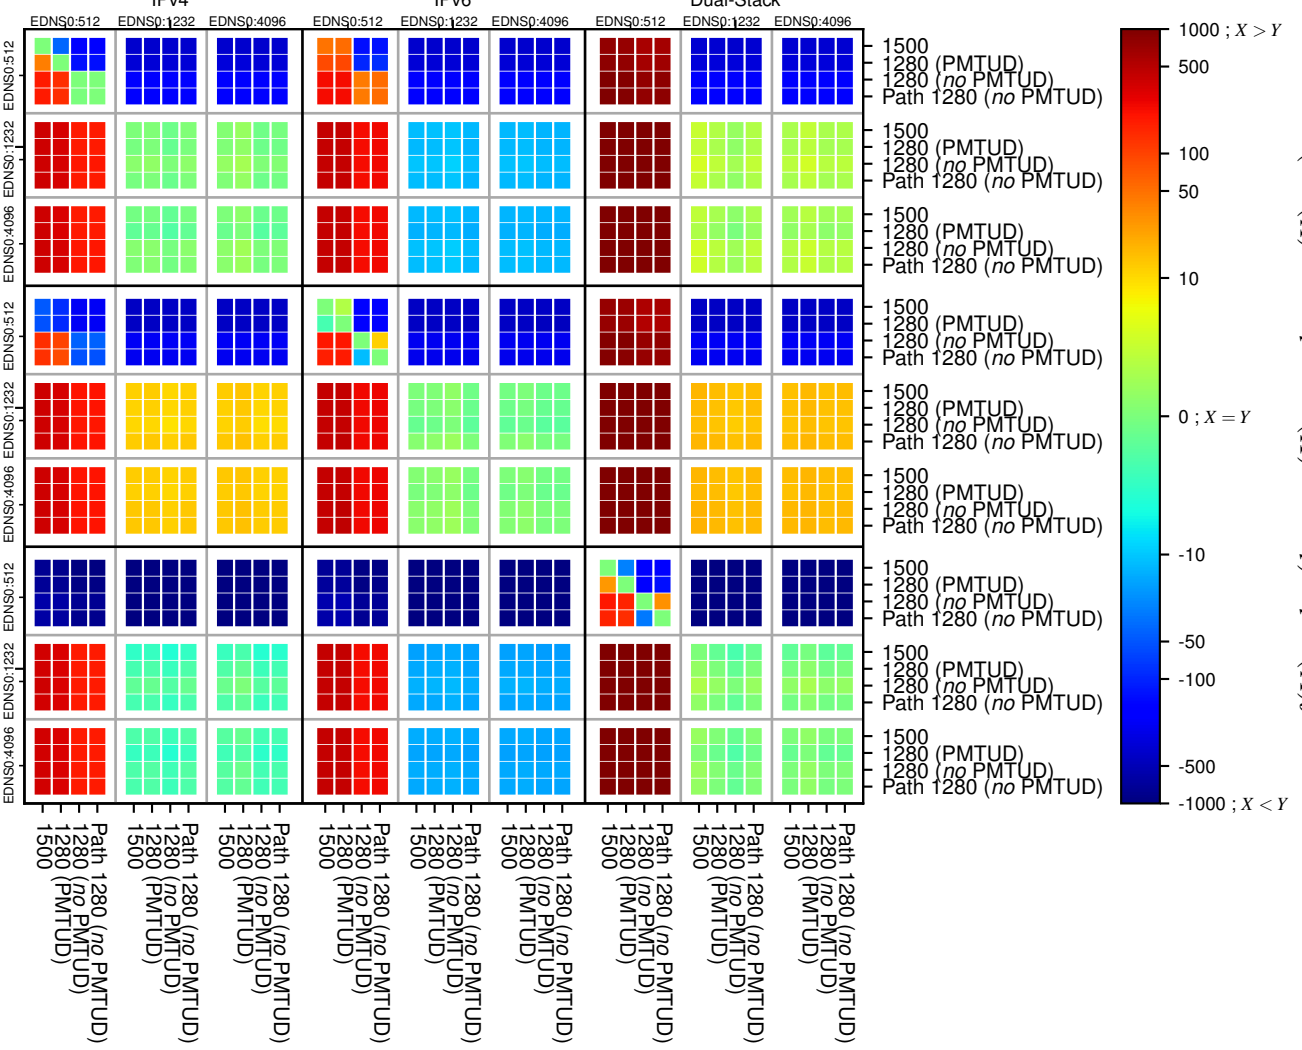

### All Zones without DNSSEC returning NOERROR for '.de'