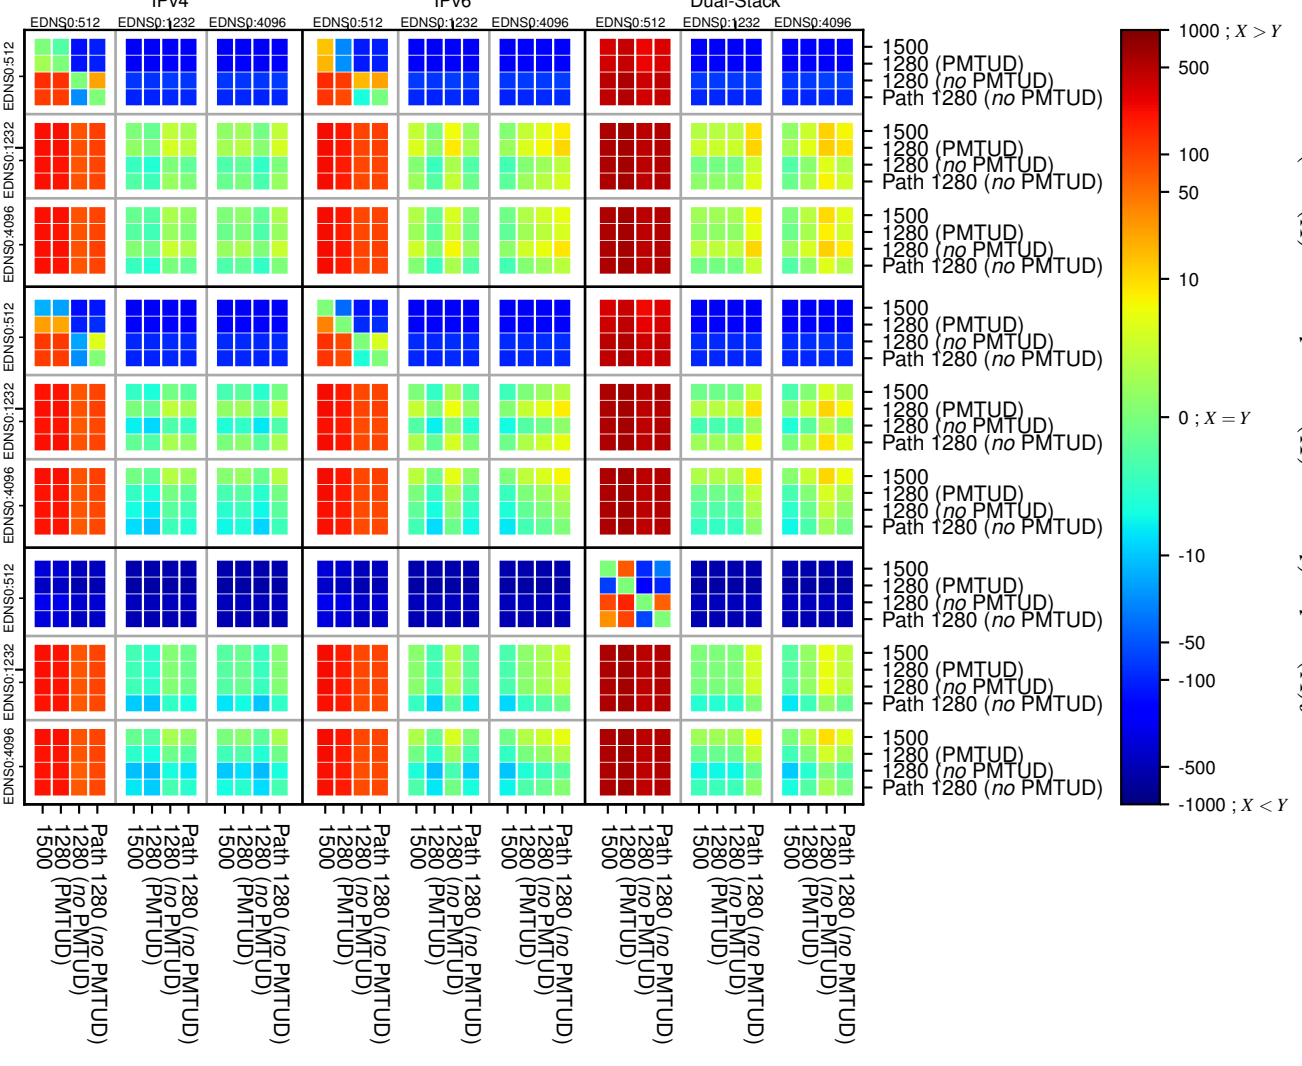

All Zones with DNSSEC returning NOERROR for '.de'