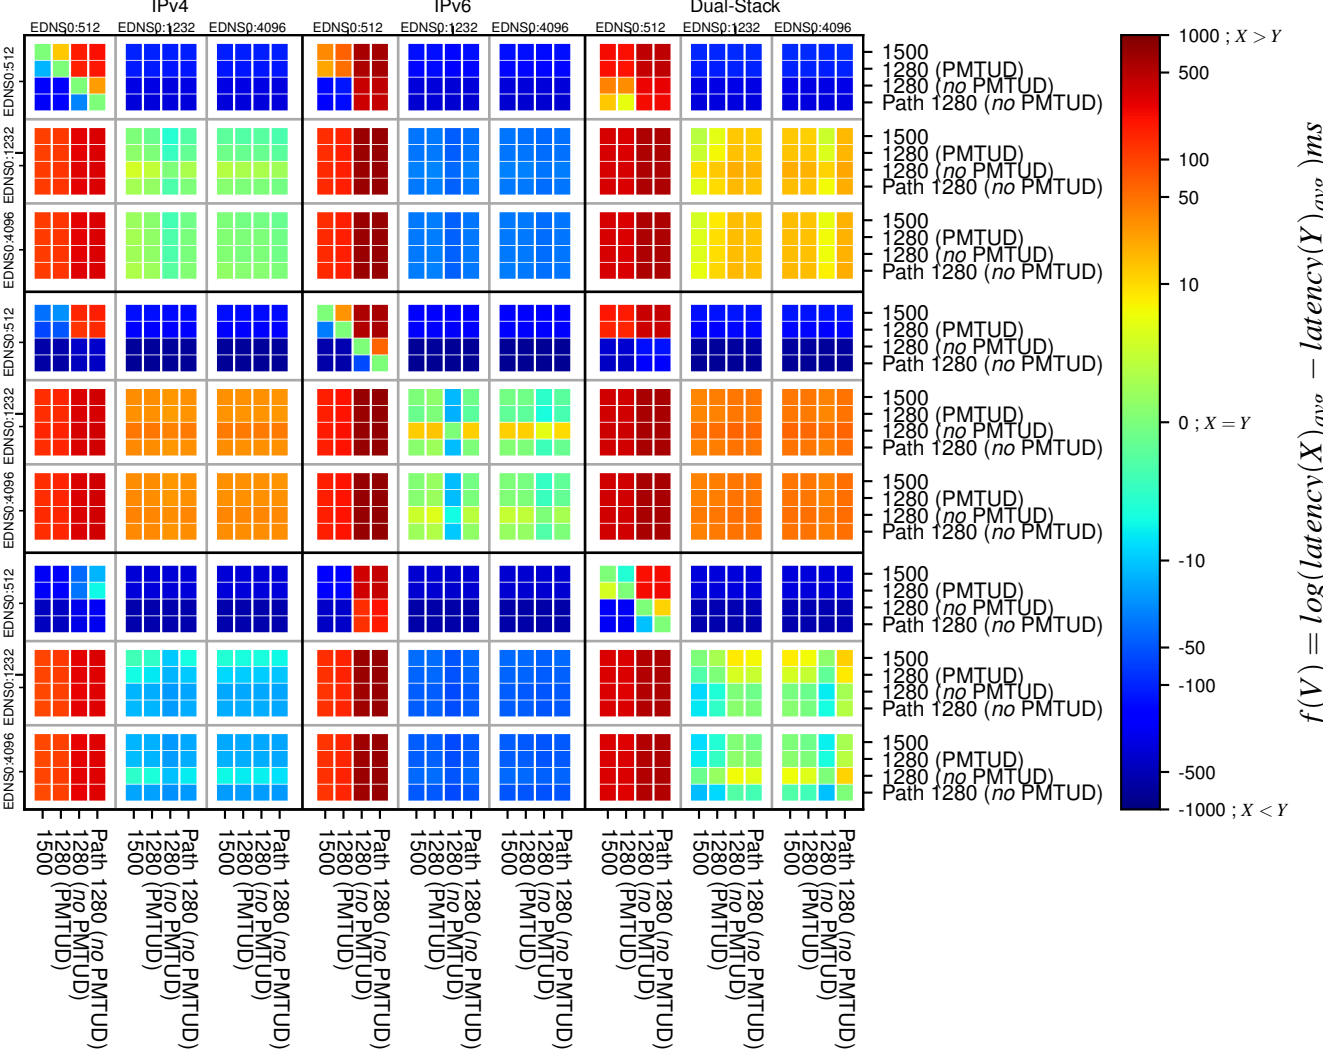

All Zones without DNSSEC returning NOERROR for '.net'

All Zones with DNSSEC returning NOERROR for '.net'

All Zones returning NOERROR for '.net'