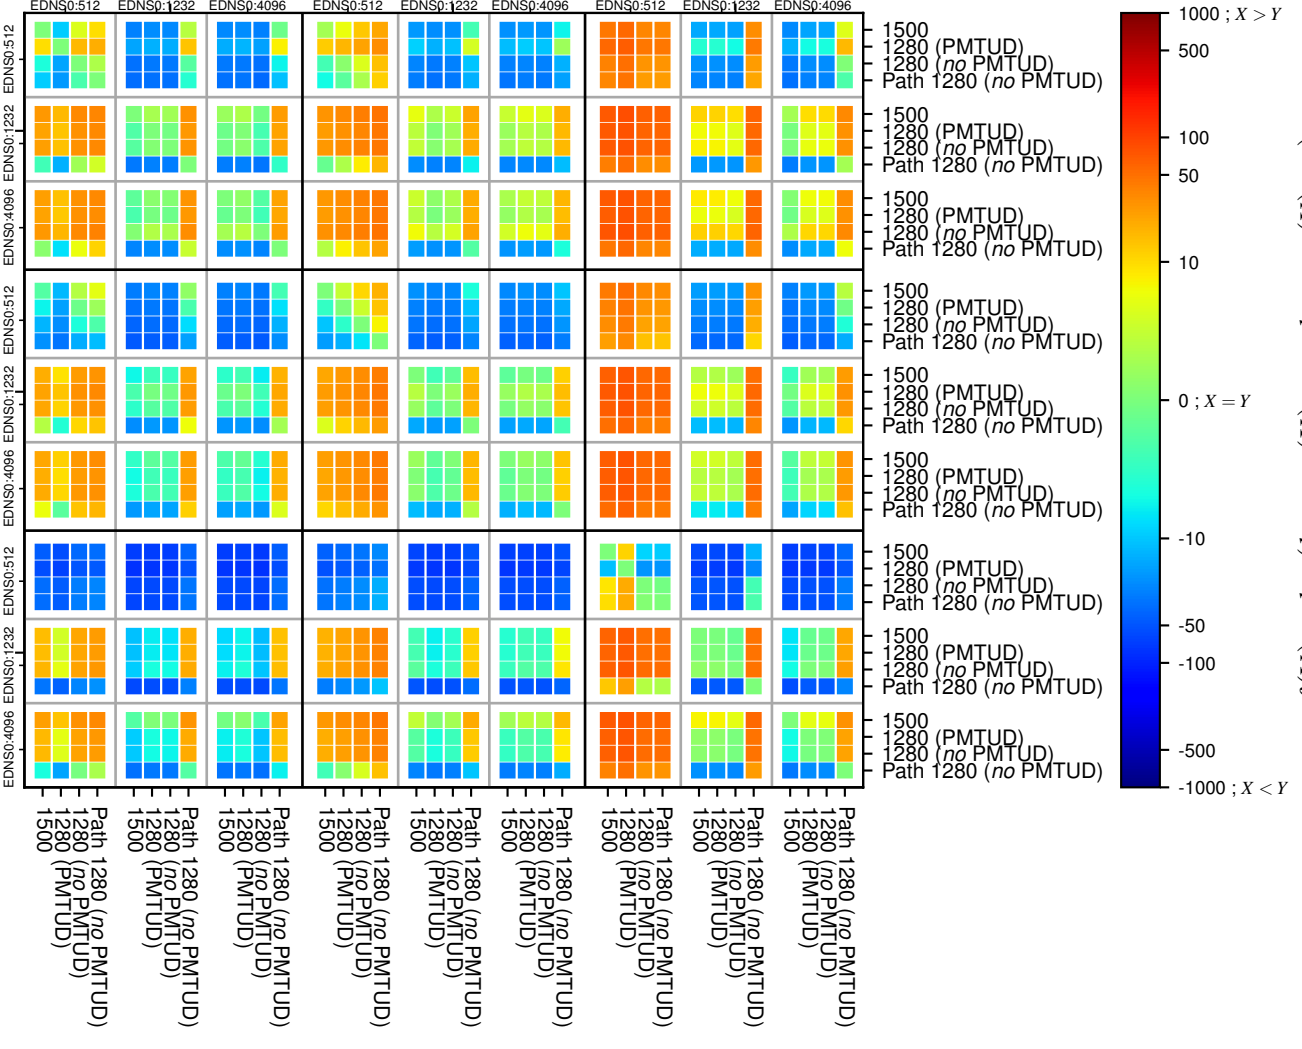

All Zones with DNSSEC returning NOERROR for '.nl'