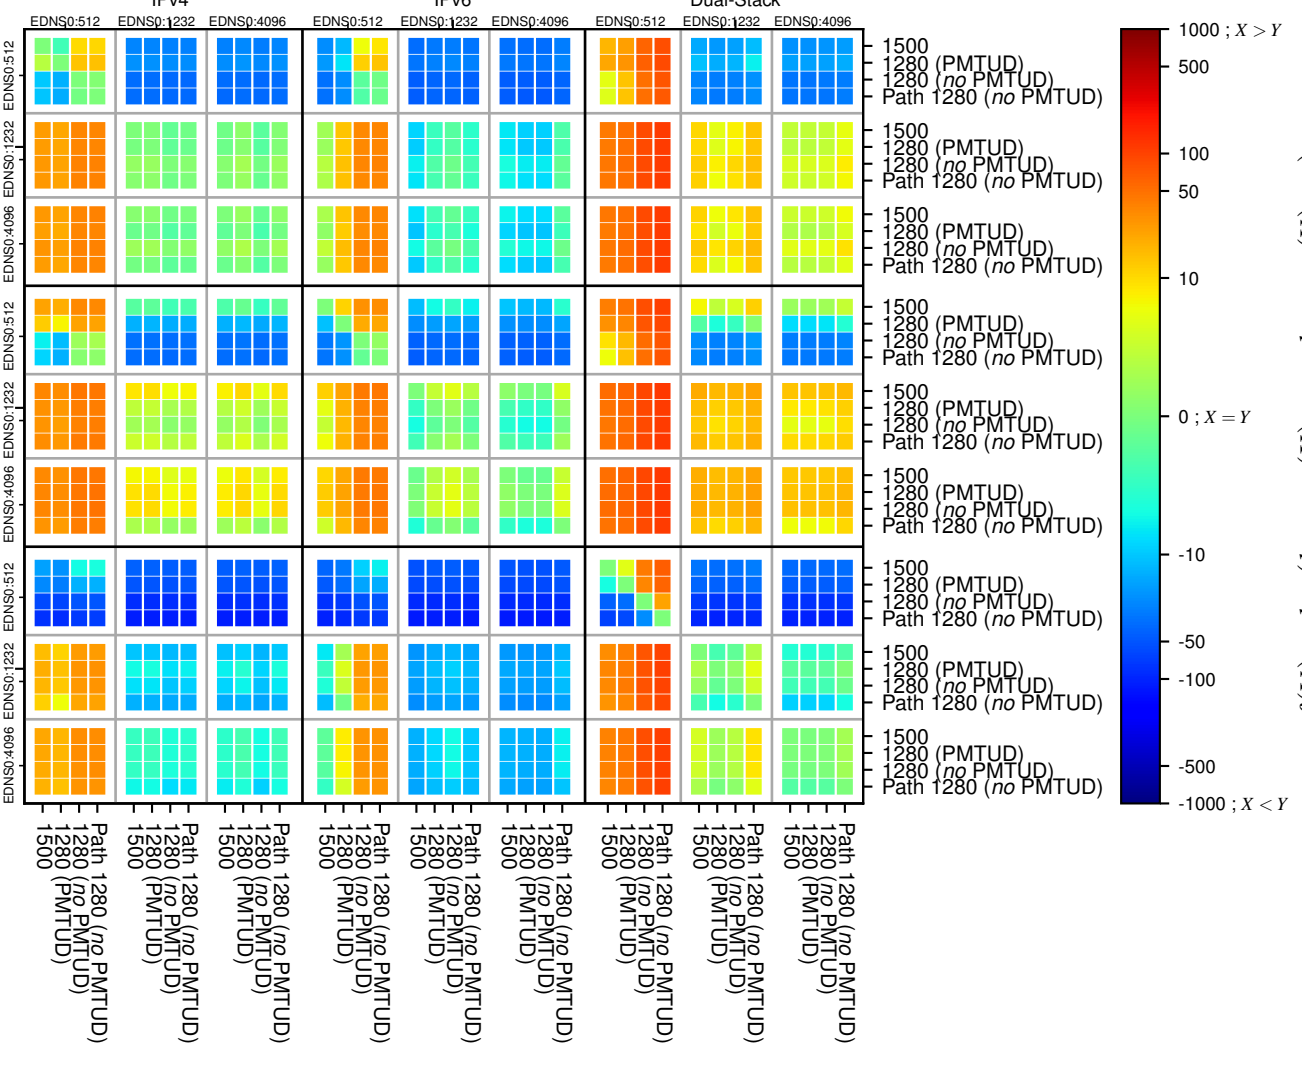

### All Zones without DNSSEC returning NOERROR for '.nl'

### All Zones with DNSSEC returning NOERROR for '.nl'