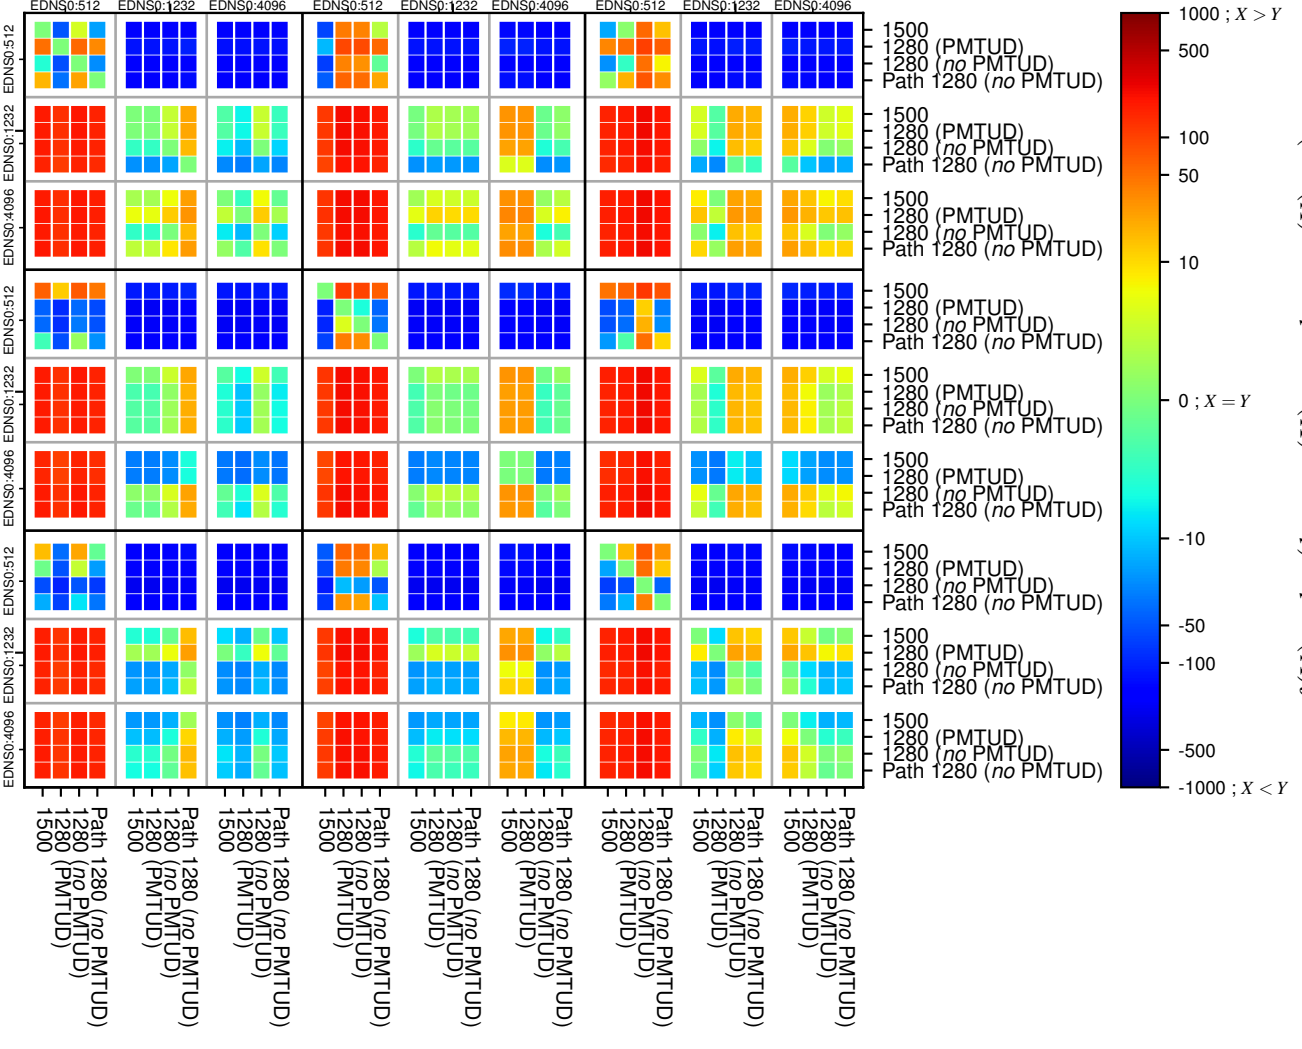

All Zones with DNSSEC returning NOERROR for '.se'