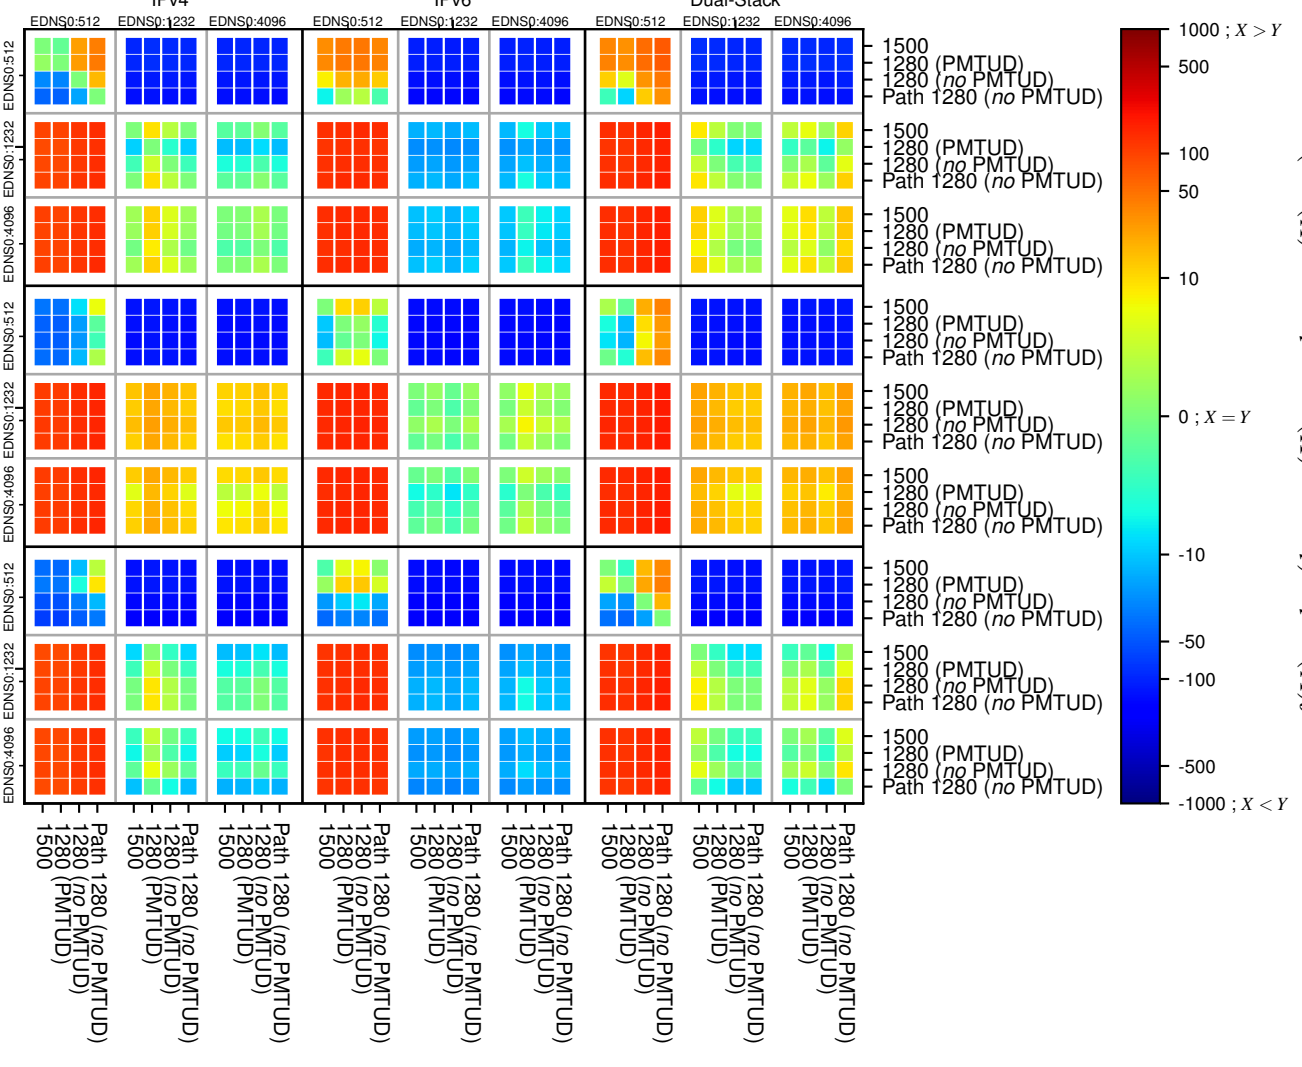

### All Zones without DNSSEC returning NOERROR for '.se'