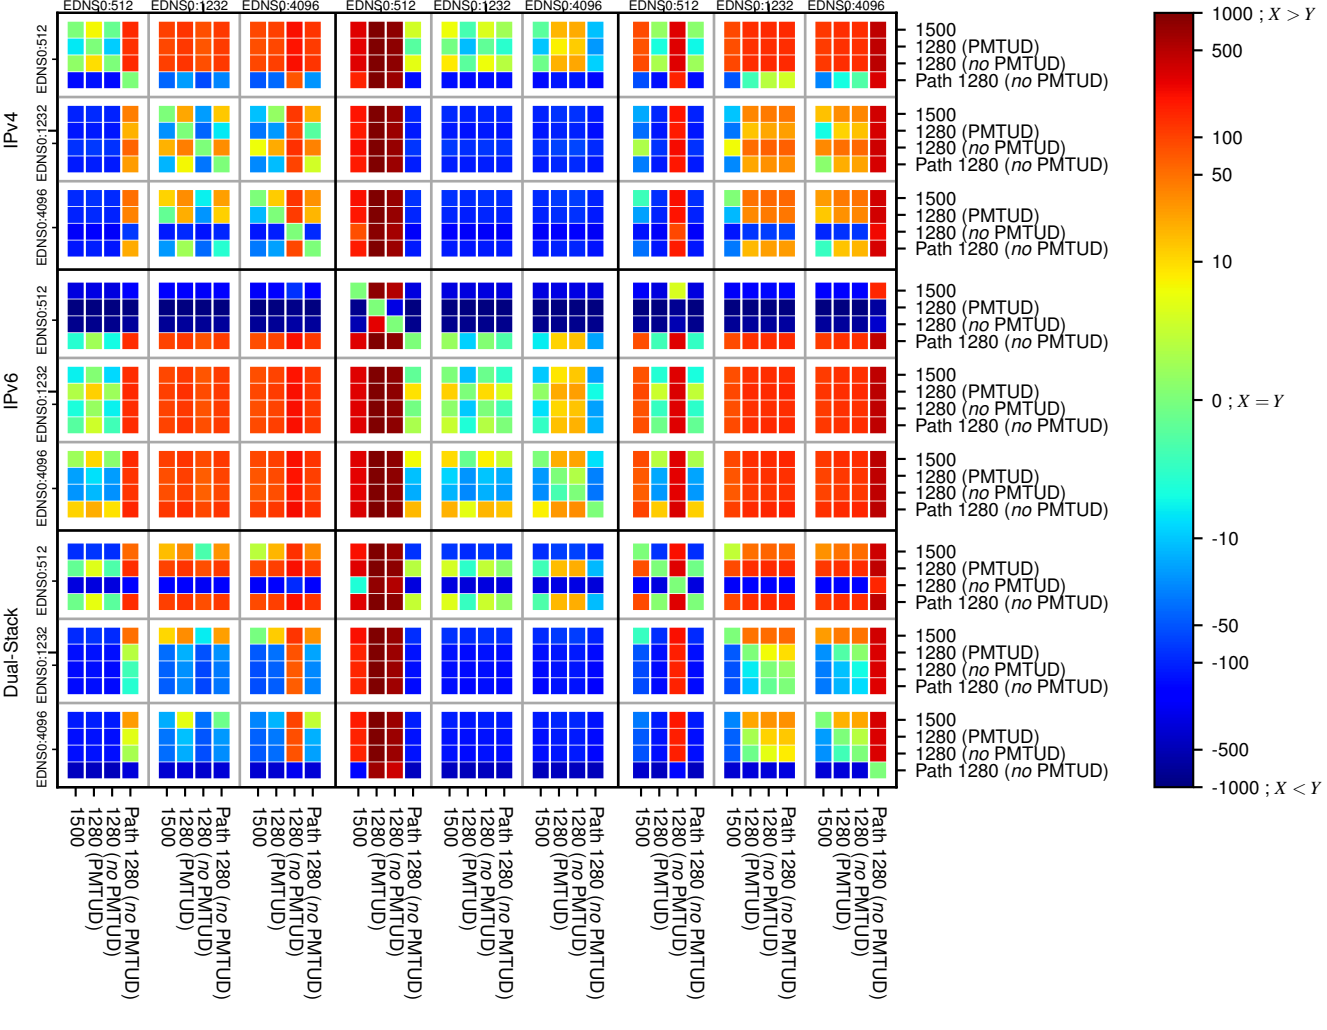

All Zones without DNSSEC returning NOERROR for '.de'

All Zones with DNSSEC returning NOERROR for '.de'

All Zones returning NOERROR for '.de'