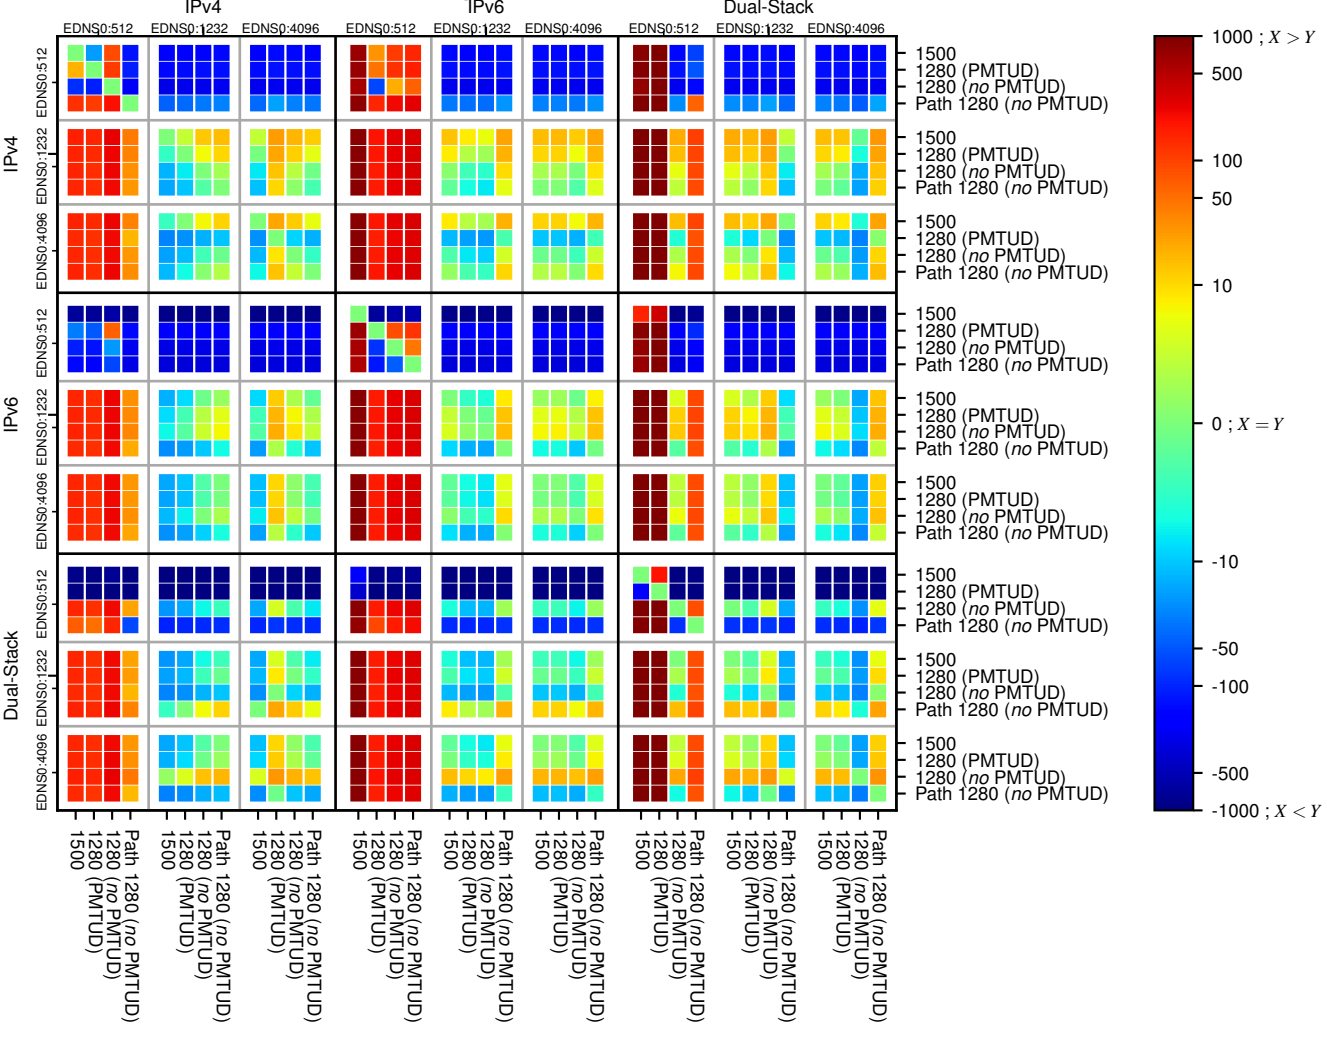

All Zones without DNSSEC returning NOERROR for '.de'

All Zones with DNSSEC returning NOERROR for '.de'

All Zones returning NOERROR for '.de'