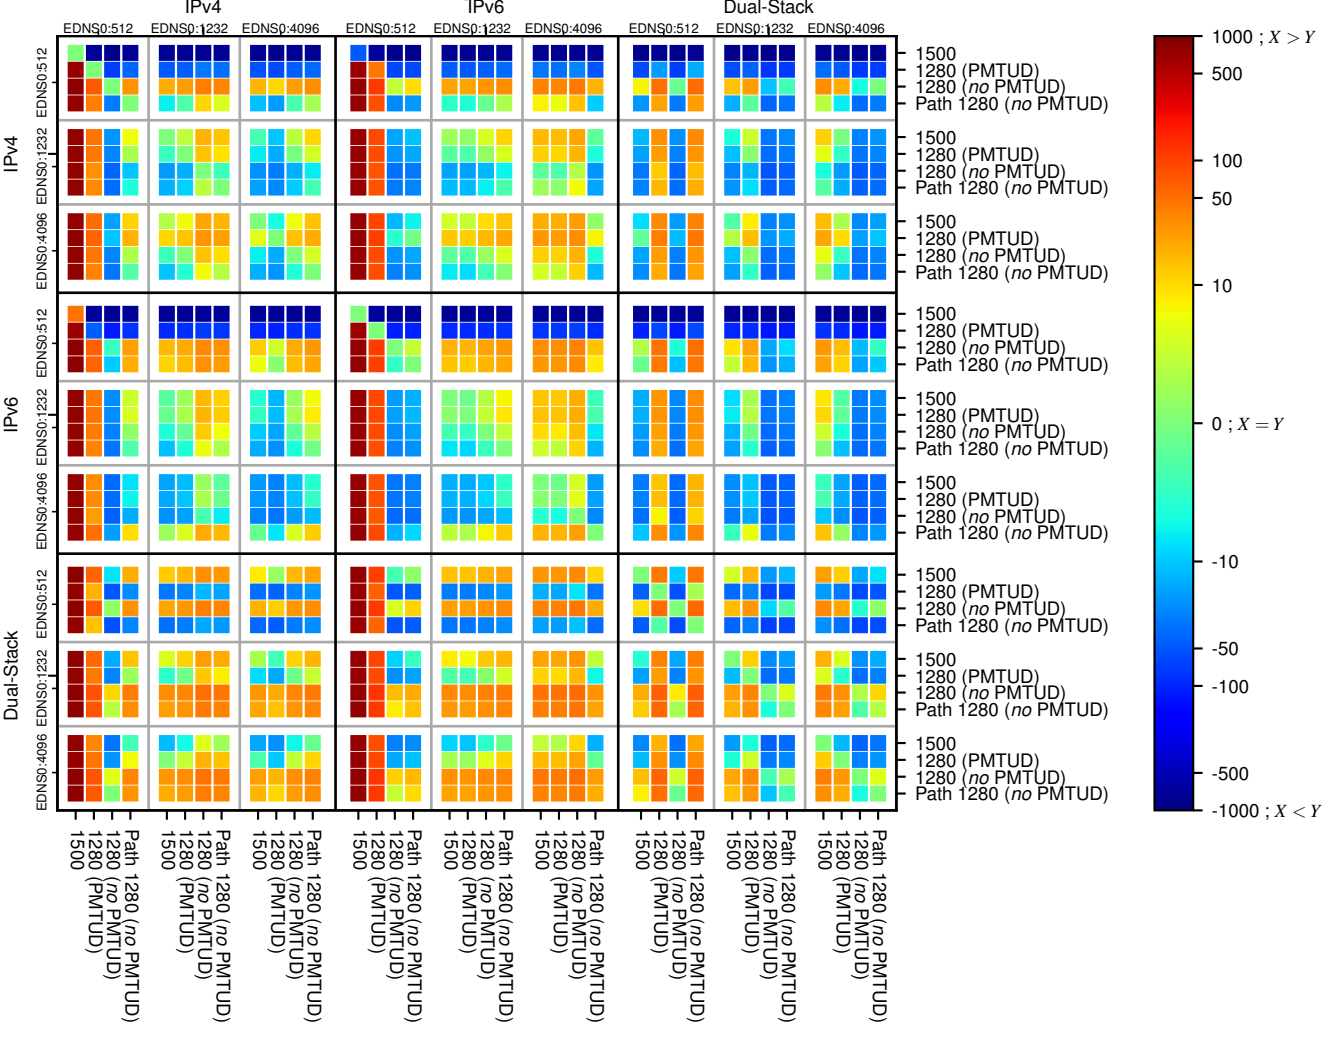

### All Zones without DNSSEC returning NOERROR for '.se'