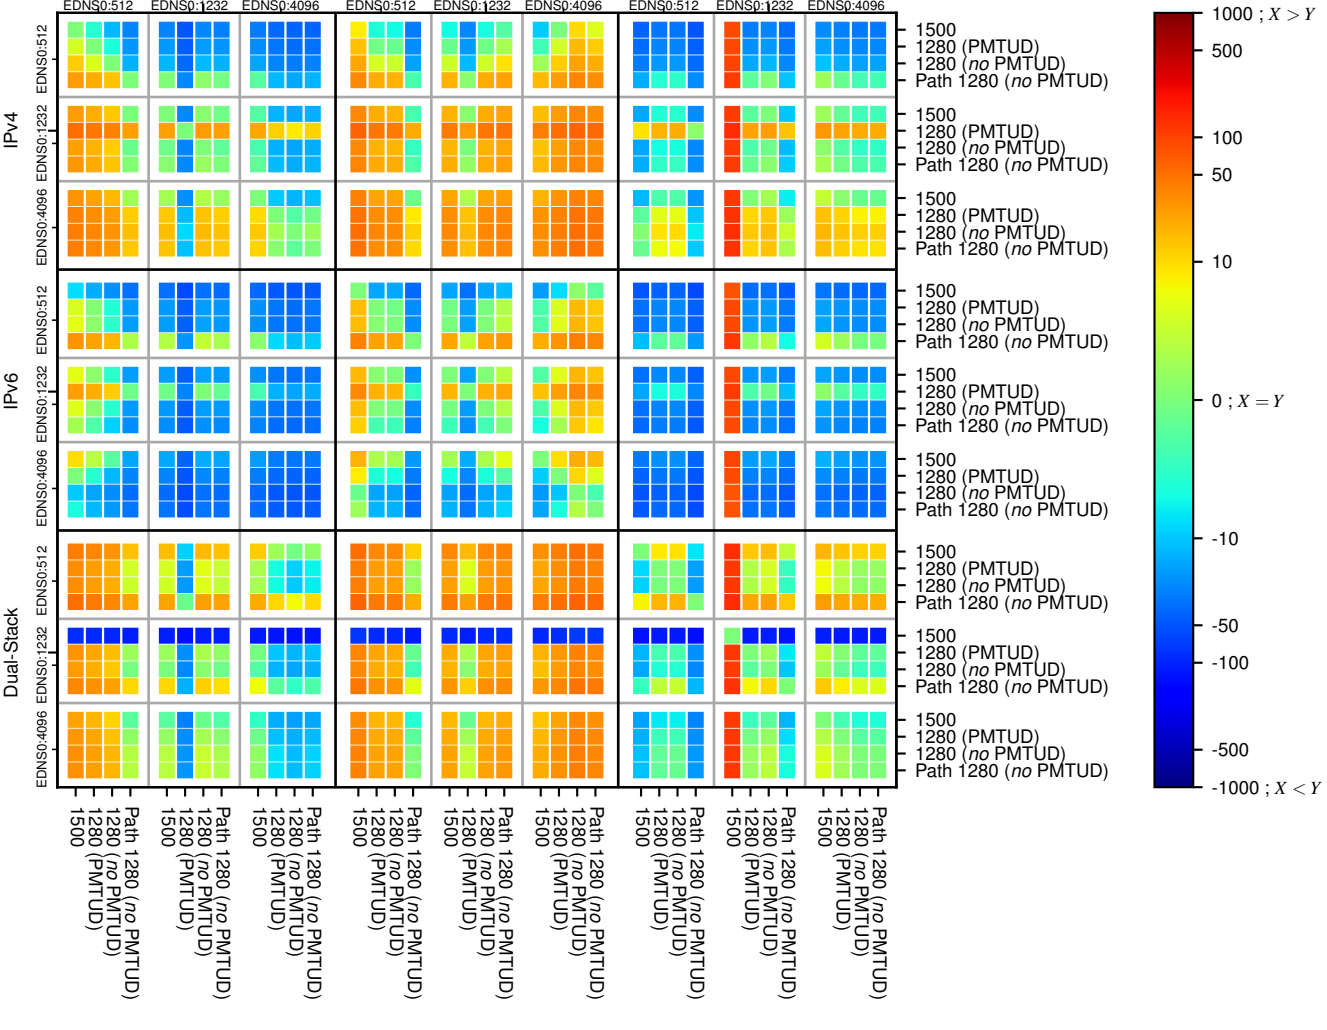

All Zones with DNSSEC returning NOERROR for '.se'