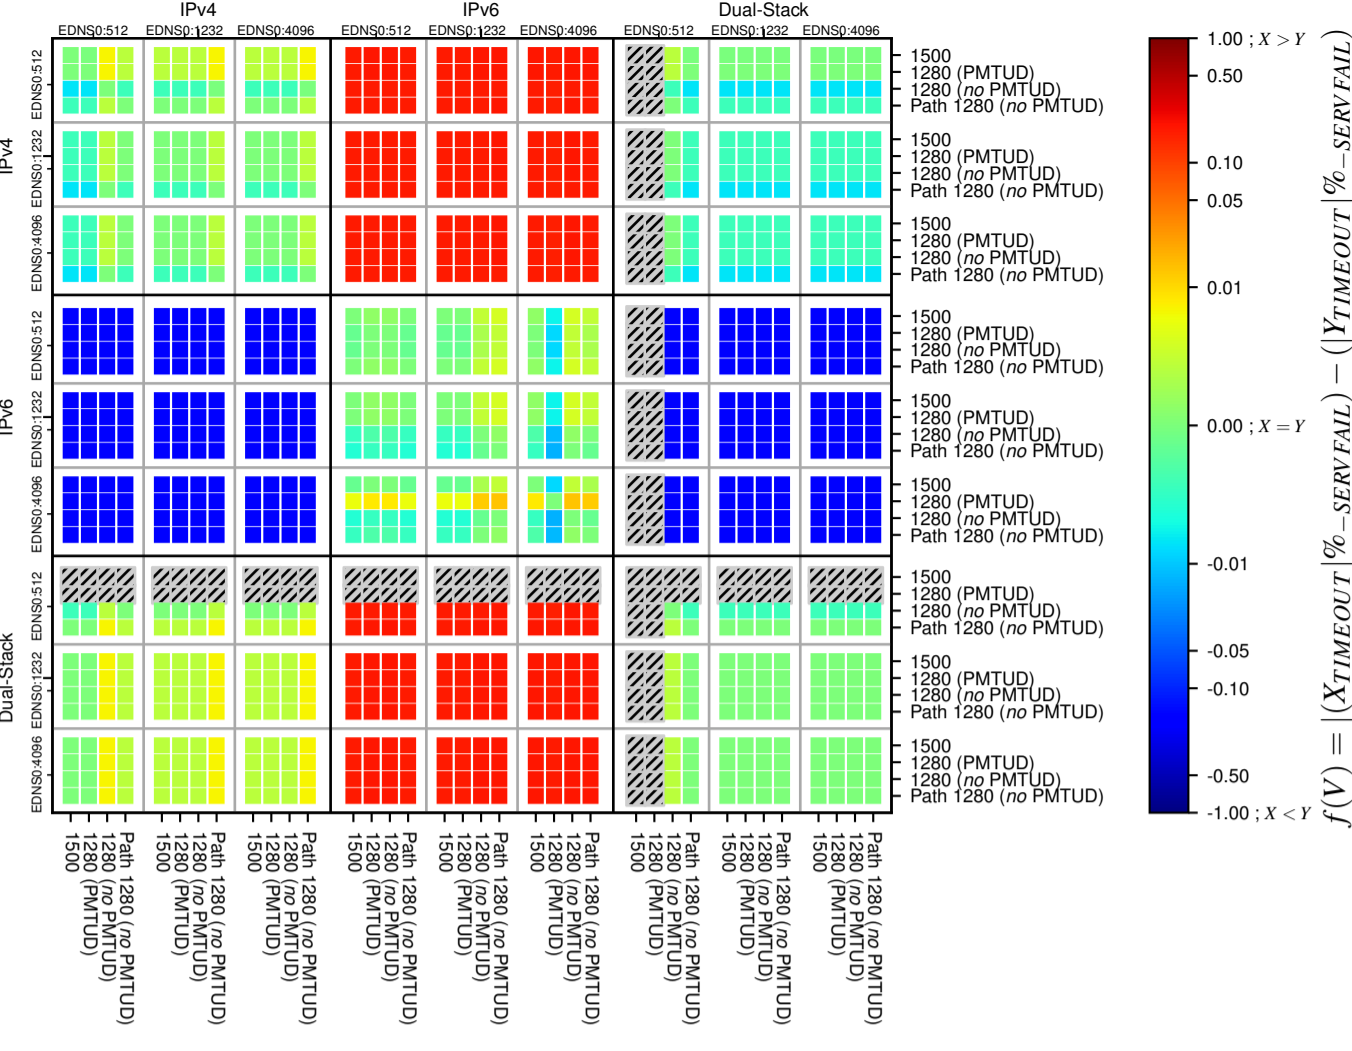

### All Zones without DNSSEC for '.br'

### All Zones with DNSSEC for '.br'

### All Zones for '.br'

$$f(V) = |X_{TIMEOUT} | \% - SERVFAIL) - (Y_{TIMEOUT} | \% - SERVFAIL)$$

$$f(V) = |X_{TIMEOUT} | \% - SERVFAIL) - (Y_{TIMEOUT} | \% - SERVFAIL)$$

$$f(V) = |X_{TIMEOUT} | \% - SERVFAIL) - (Y_{TIMEOUT} | \% - SERVFAIL)$$