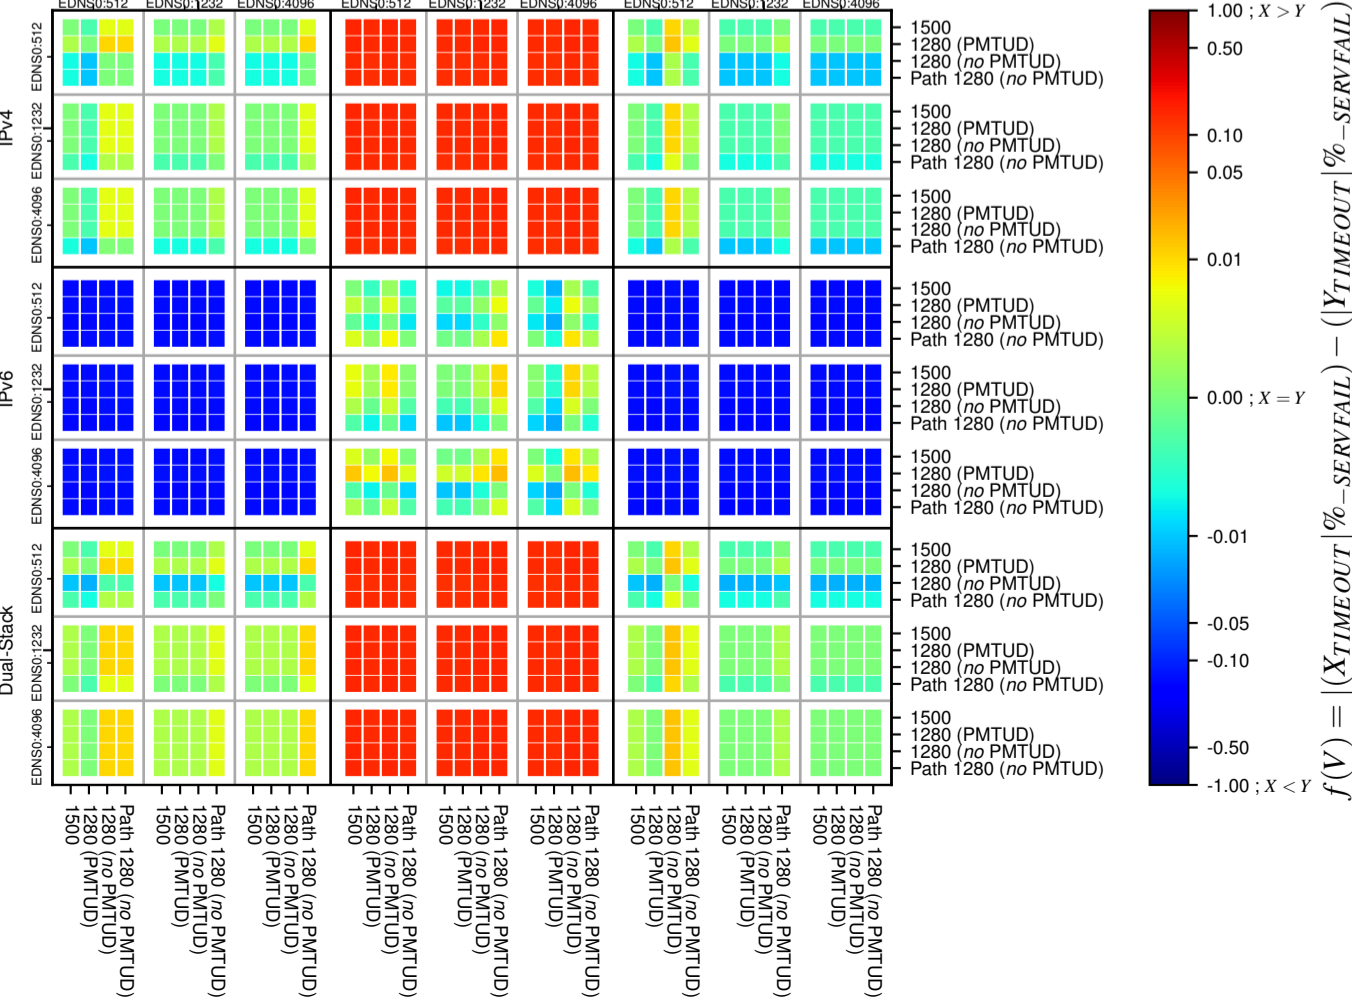

### All Zones without DNSSEC for '.br'

### All Zones with DNSSEC for '.br'

### All Zones for '.br'

$$f(V) = |X_{TIMEOUT} | \% - SERVFAIL) - (Y_{TIMEOUT} | \% - SERVFAIL)$$

$$f(V) = |X_{TIMEOUT} | \% - SERVFAIL) - (Y_{TIMEOUT} | \% - SERVFAIL)$$

$$f(V) = |X_{TIMEOUT} | \% - SERVFAIL) - (Y_{TIMEOUT} | \% - SERVFAIL)$$