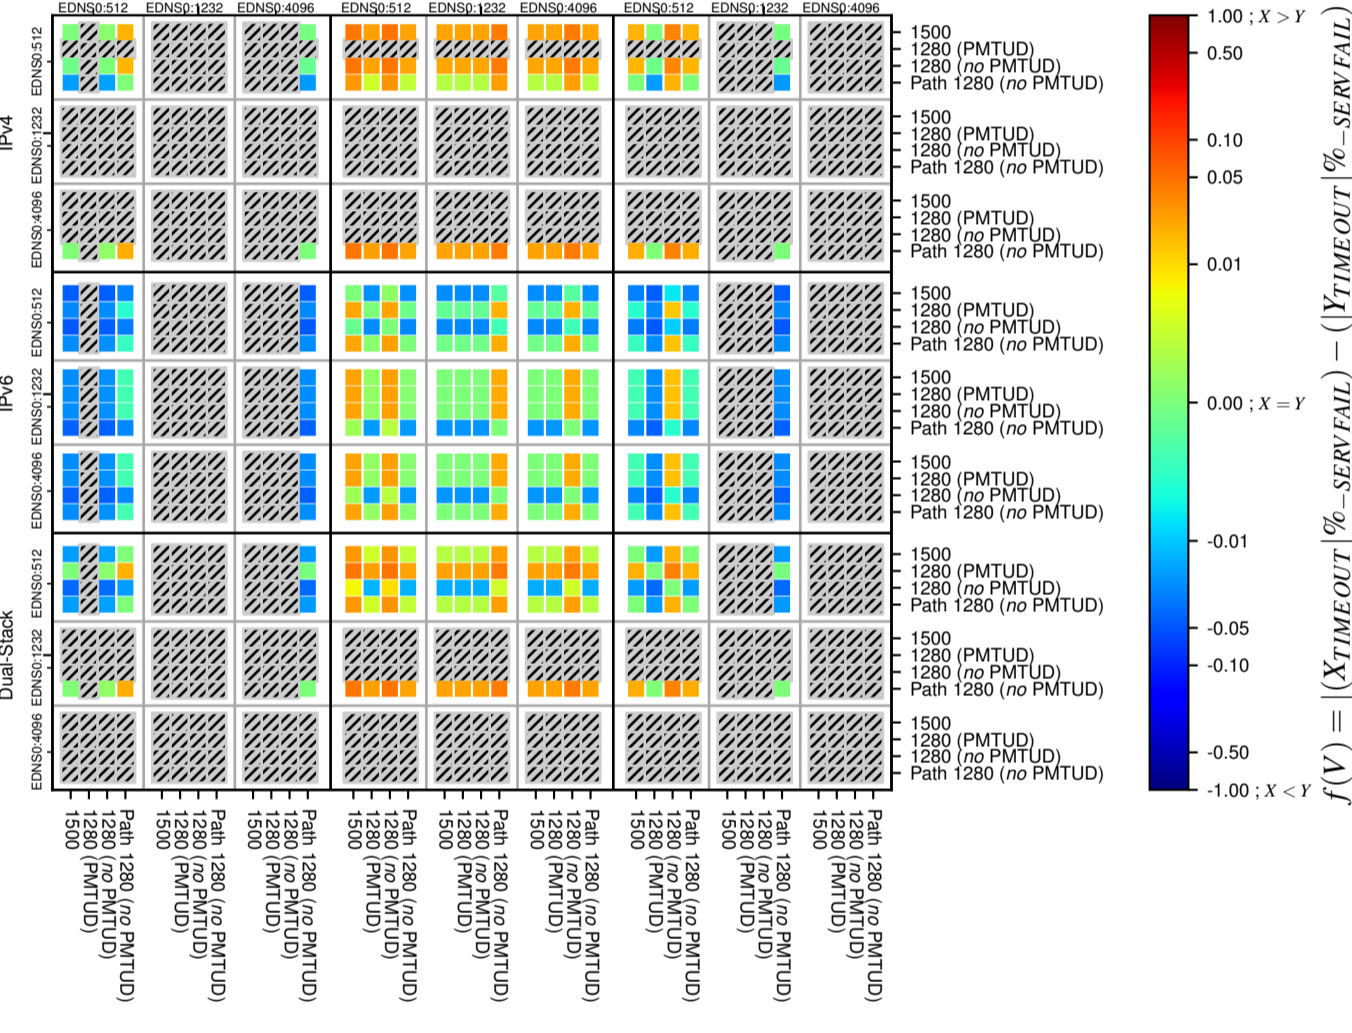

### All Zones without DNSSEC for '.br'

### All Zones with DNSSEC for '.br'

### All Zones for '.br'

$$f(V) = |X_{TIMEOUT} | \% - SERVFAIL) - (Y_{TIMEOUT} | \% - SERVFAIL)$$

$$f(V) = |X_{TIMEOUT} | \% - SERVFAIL) - (Y_{TIMEOUT} | \% - SERVFAIL)$$

$$f(V) = |X_{TIMEOUT} | \% - SERVFAIL) - (Y_{TIMEOUT} | \% - SERVFAIL)$$