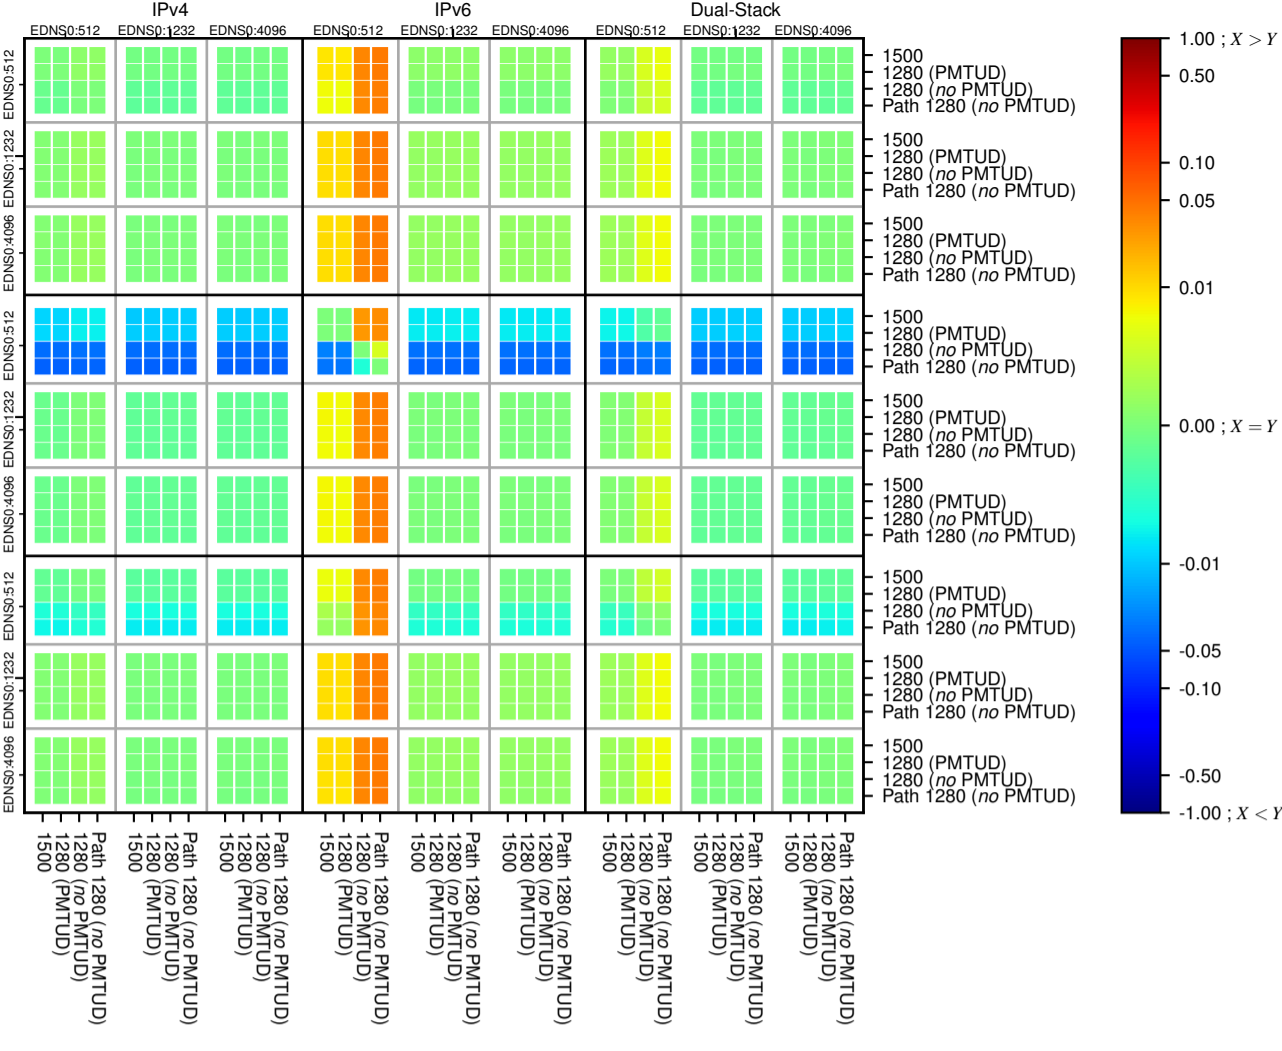

All Zones without DNSSEC for '.com'

All Zones with DNSSEC for '.com'

All Zones for '.com'

$$f(V) = |(X_{TIMEOUT} \% - SERVFAIL) - (Y_{TIMEOUT} \% - SERVFAIL)|$$

$$f(V) = |(X_{TIMEOUT} \% - SERVFAIL) - (Y_{TIMEOUT} \% - SERVFAIL)|$$

$$f(V) = |(X_{TIMEOUT} \% - SERVFAIL) - (Y_{TIMEOUT} \% - SERVFAIL)|$$