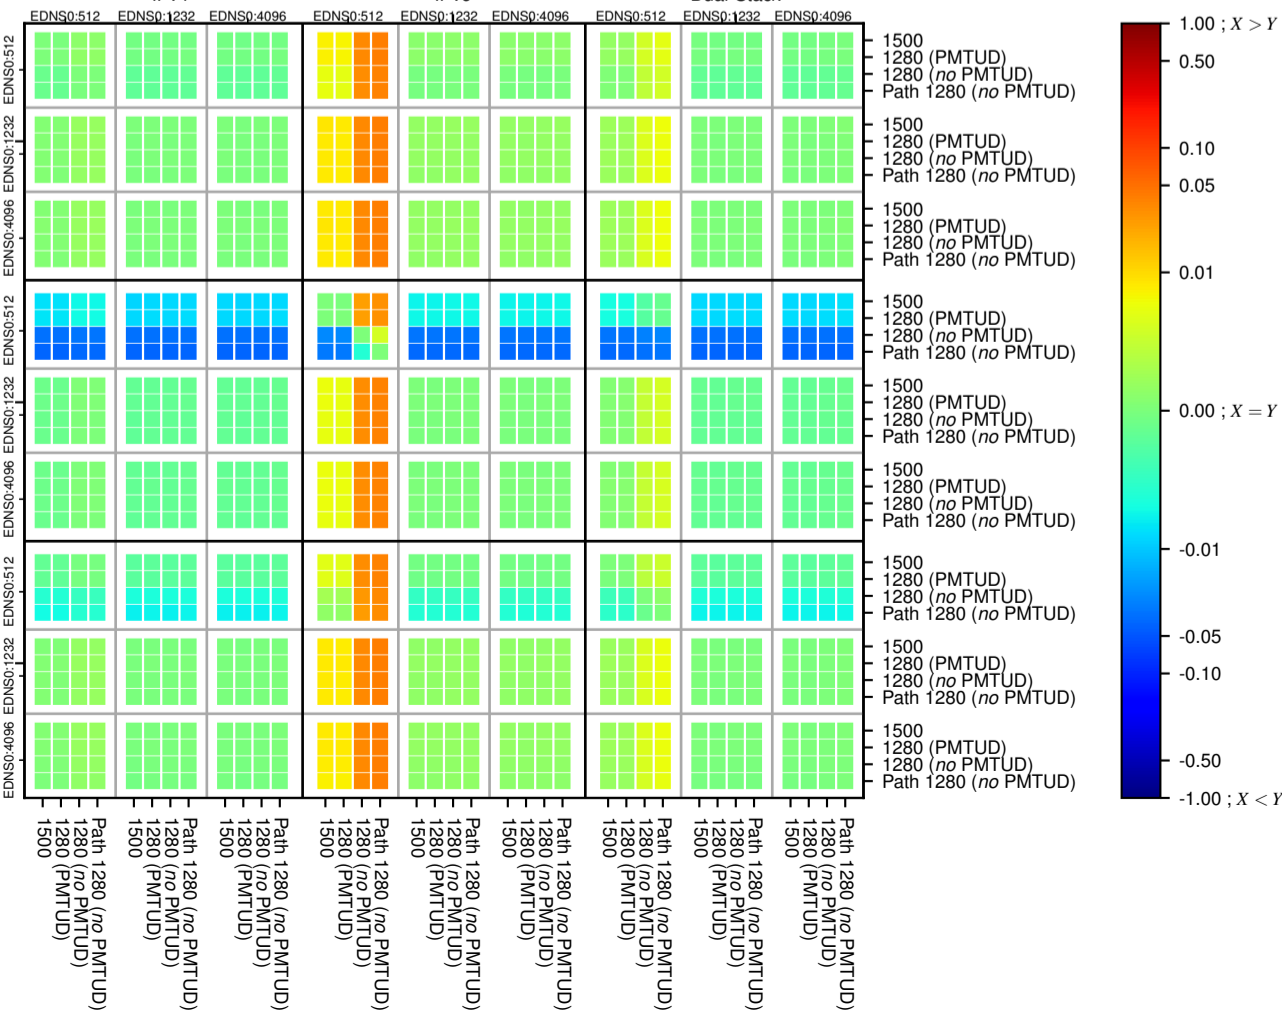

All Zones without DNSSEC for '.com'

All Zones with DNSSEC for '.com'

All Zones for '.com'

$$f(V) = |(X_{TIMEOUT} \% - SERVFAIL) - (Y_{TIMEOUT} \% - SERVFAIL)|$$

$$f(V) = |(X_{TIMEOUT} \% - SERVFAIL) - (Y_{TIMEOUT} \% - SERVFAIL)|$$

$$f(V) = |(X_{TIMEOUT} \% - SERVFAIL) - (Y_{TIMEOUT} \% - SERVFAIL)|$$