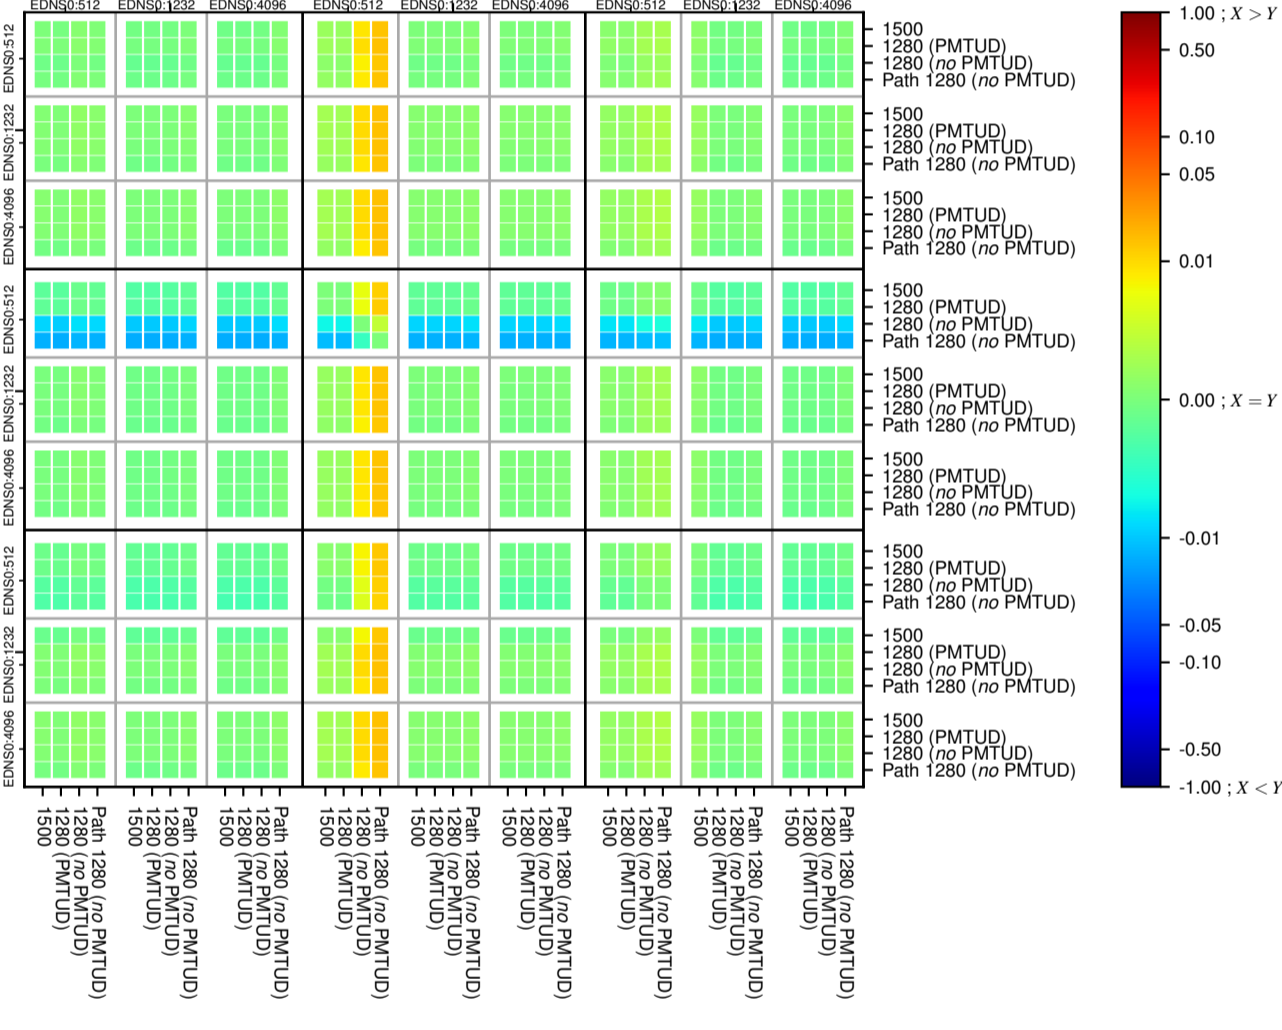

All Zones without DNSSEC for '.com'

All Zones with DNSSEC for '.com'

All Zones for '.com'

$$f(V) = |(X_{TIMEOUT} \% - SERVFAIL) - (Y_{TIMEOUT} \% - SERVFAIL)|$$

$$f(V) = |(X_{TIMEOUT} \% - SERVFAIL) - (Y_{TIMEOUT} \% - SERVFAIL)|$$

$$f(V) = |(X_{TIMEOUT} \% - SERVFAIL) - (Y_{TIMEOUT} \% - SERVFAIL)|$$