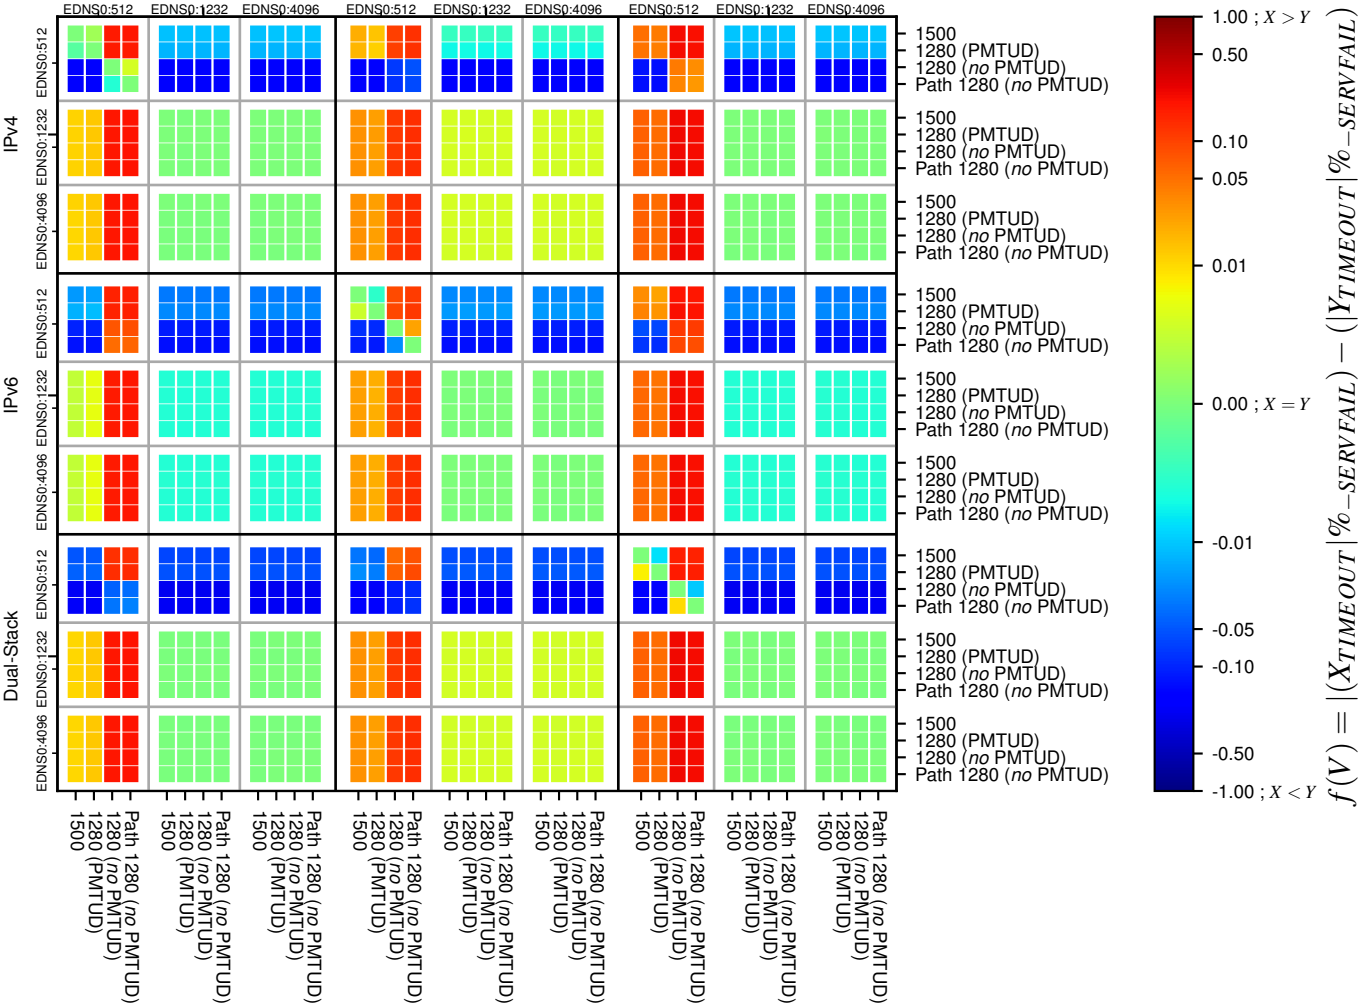

### All Zones without DNSSEC for '.jp'

### All Zones with DNSSEC for '.jp'

### All Zones for '.jp'

$$f(V) = |(X_{TIMEOUT} | \% - SERVFAIL) - (Y_{TIMEOUT} | \% - SERVFAIL)|$$

$$f(V) = |(X_{TIMEOUT} | \% - SERVFAIL) - (Y_{TIMEOUT} | \% - SERVFAIL)|$$

$$f(V) = |(X_{TIMEOUT} | \% - SERVFAIL) - (Y_{TIMEOUT} | \% - SERVFAIL)|$$