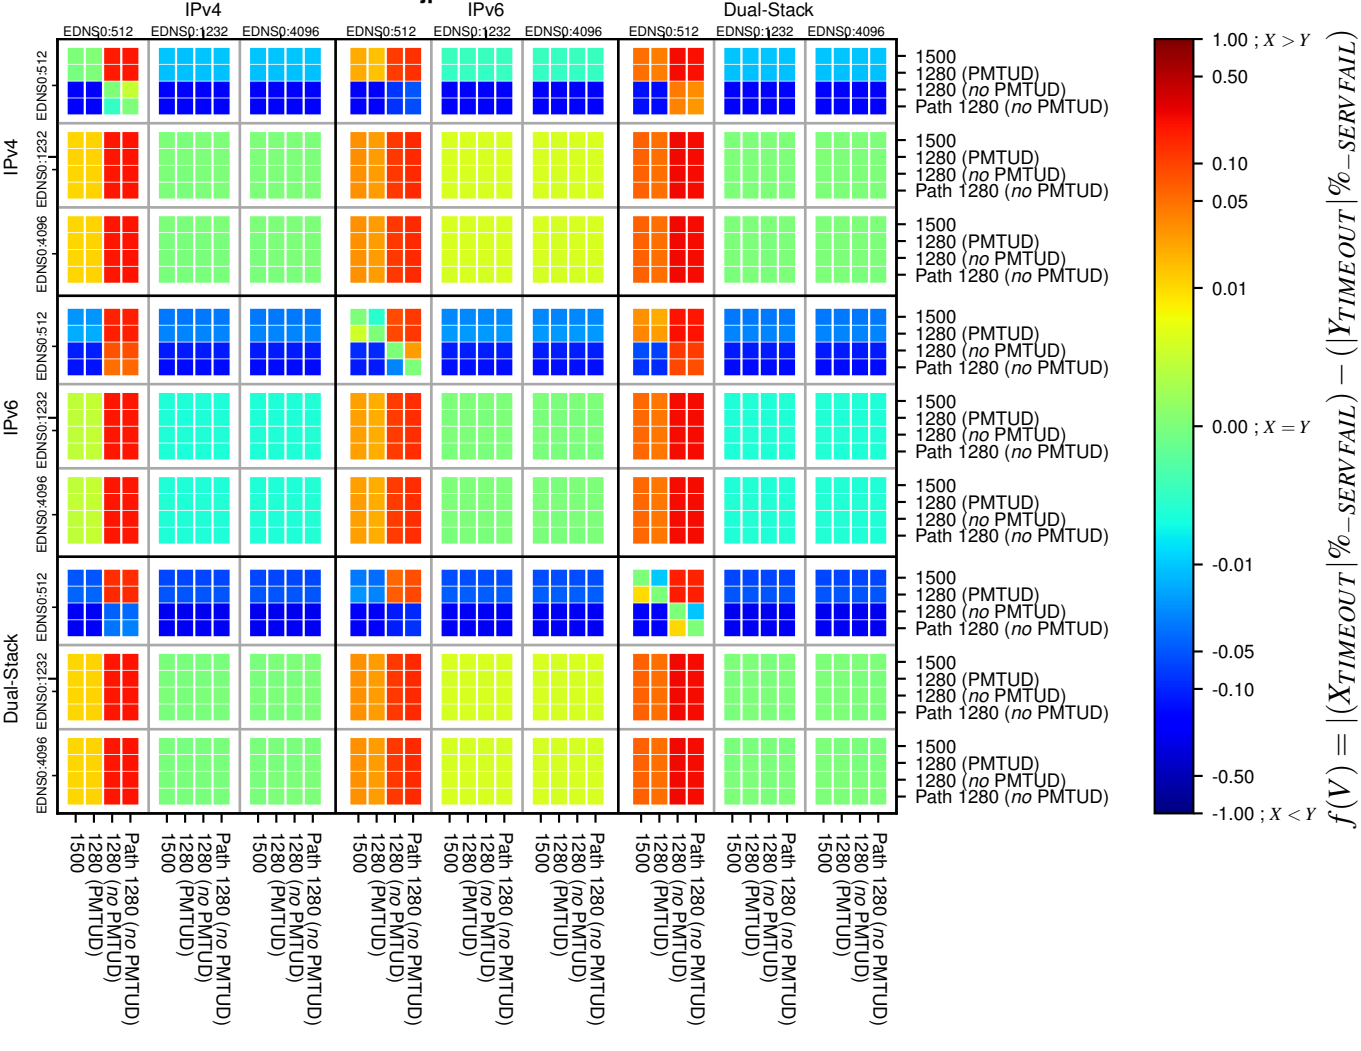

### All Zones without DNSSEC for '.jp'

### All Zones with DNSSEC for '.jp'

### All Zones for '.jp'

$$f(V) = |(X_{TIMEOUT} | \% - SERVFAIL) - (Y_{TIMEOUT} | \% - SERVFAIL)|$$

$$f(V) = |(X_{TIMEOUT} | \% - SERVFAIL) - (Y_{TIMEOUT} | \% - SERVFAIL)|$$

$$f(V) = |(X_{TIMEOUT} | \% - SERVFAIL) - (Y_{TIMEOUT} | \% - SERVFAIL)|$$