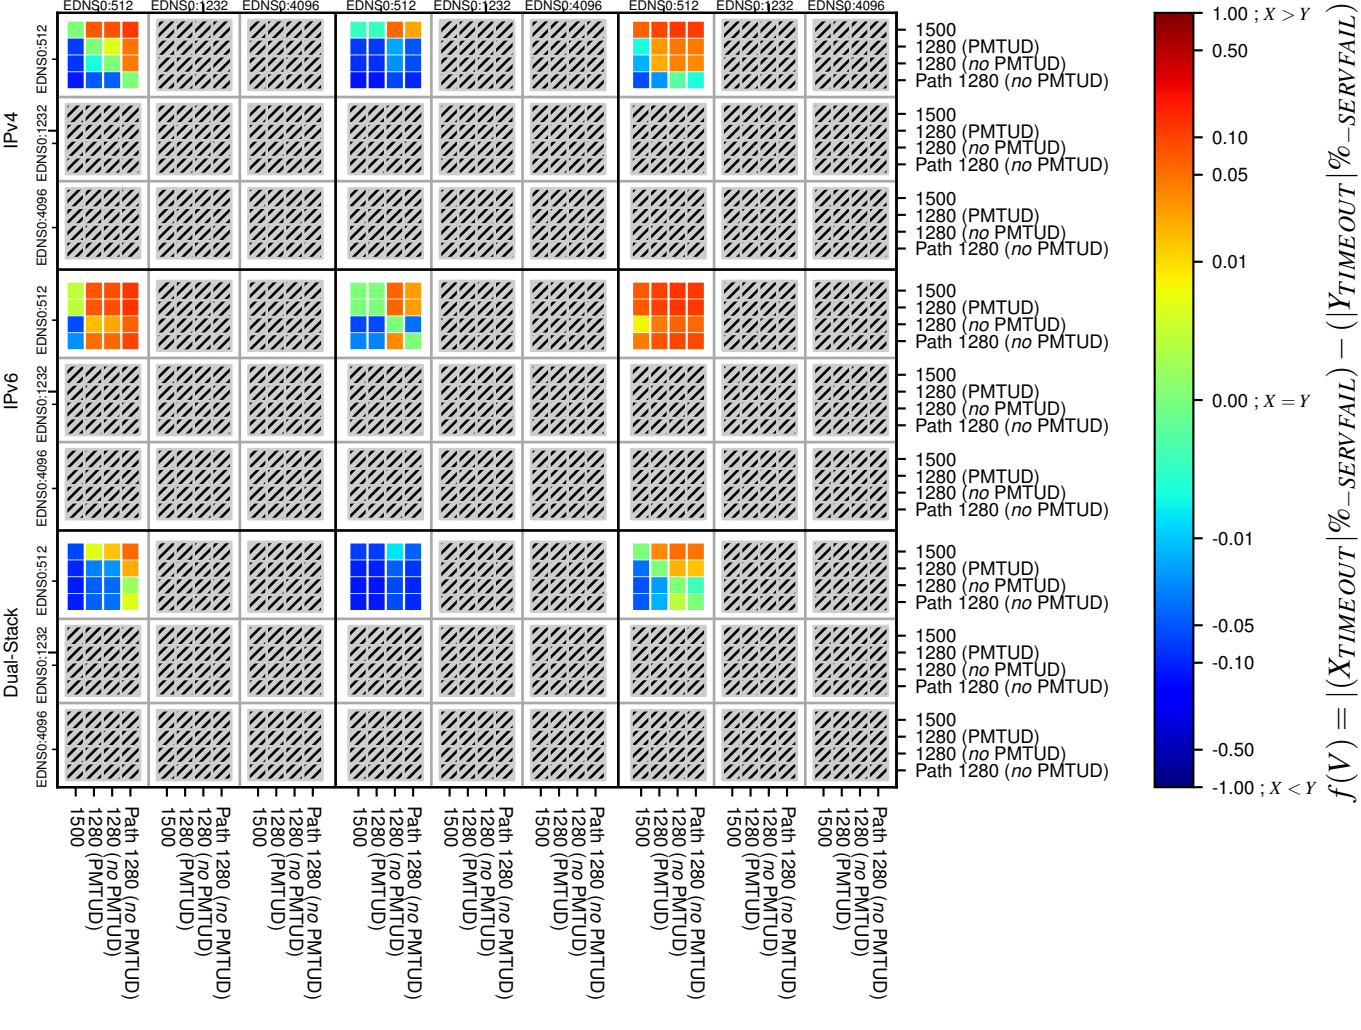

### All Zones without DNSSEC for '.jp'

### All Zones for '.jp'

$$f(V) = |(X_{TIMEOUT} | \% - SERVFAIL) - (Y_{TIMEOUT} | \% - SERVFAIL)|$$

$$f(V) = |(X_{TIMEOUT} | \% - SERVFAIL) - (Y_{TIMEOUT} | \% - SERVFAIL)|$$

$$f(V) = |(X_{TIMEOUT} | \% - SERVFAIL) - (Y_{TIMEOUT} | \% - SERVFAIL)|$$