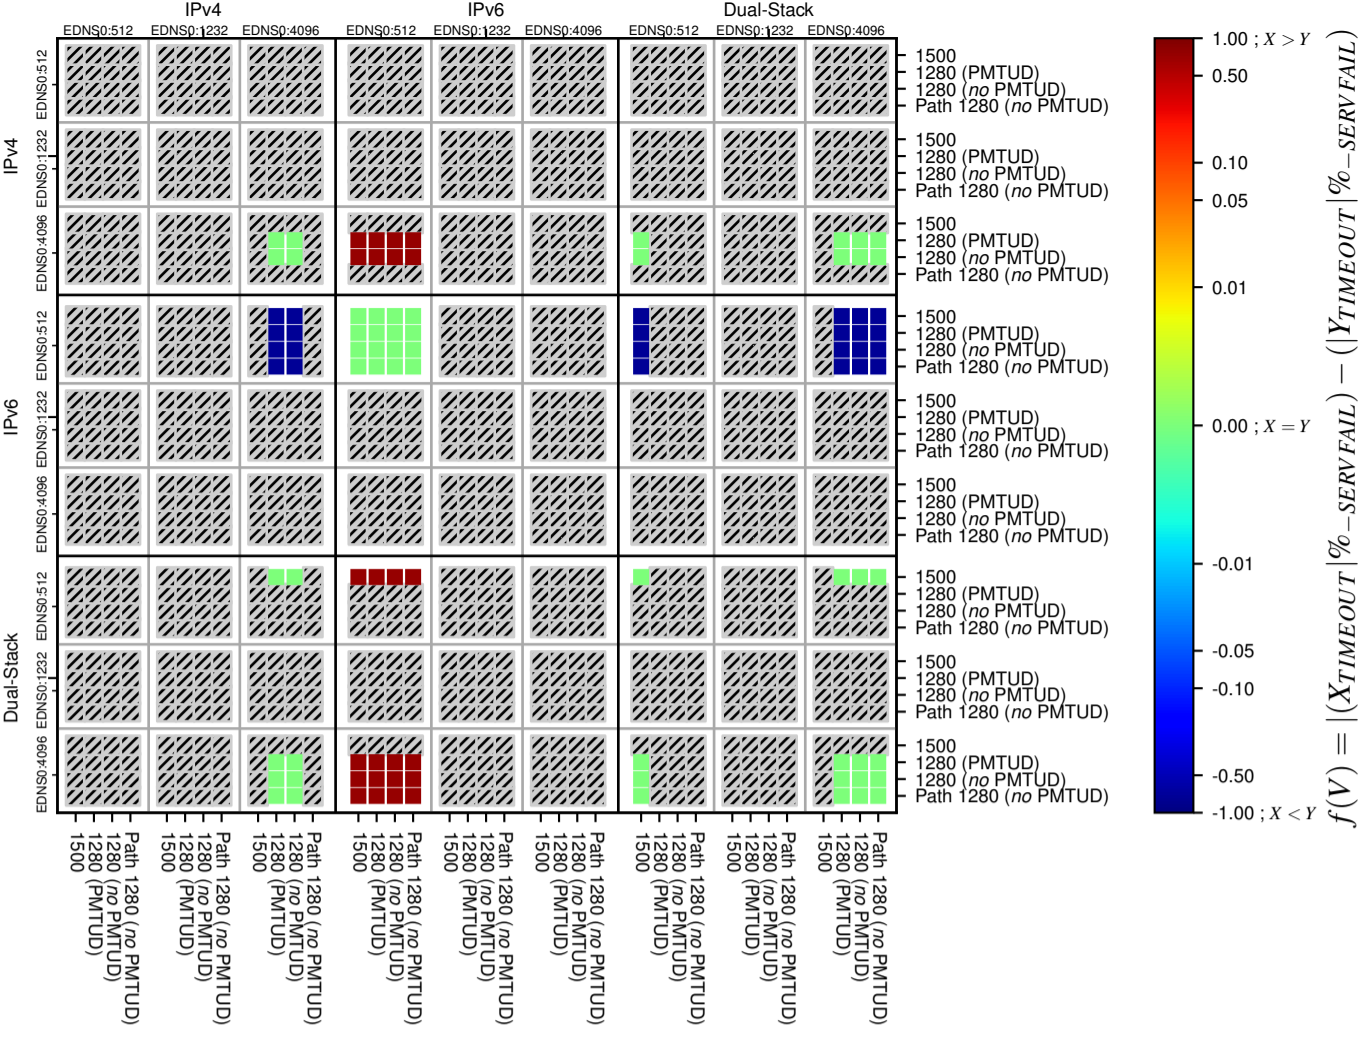

All Zones without DNSSEC for '.mil'

All Zones with DNSSEC for '.mil'

All Zones for '.mil'

$$f(V) = |(X_{TIMEOUT} | \% - SERVFAIL) - (Y_{TIMEOUT} | \% - SERVFAIL)|$$

$$f(V) = |(X_{TIMEOUT} | \% - SERVFAIL) - (Y_{TIMEOUT} | \% - SERVFAIL)|$$

$$f(V) = |(X_{TIMEOUT} | \% - SERVFAIL) - (Y_{TIMEOUT} | \% - SERVFAIL)|$$