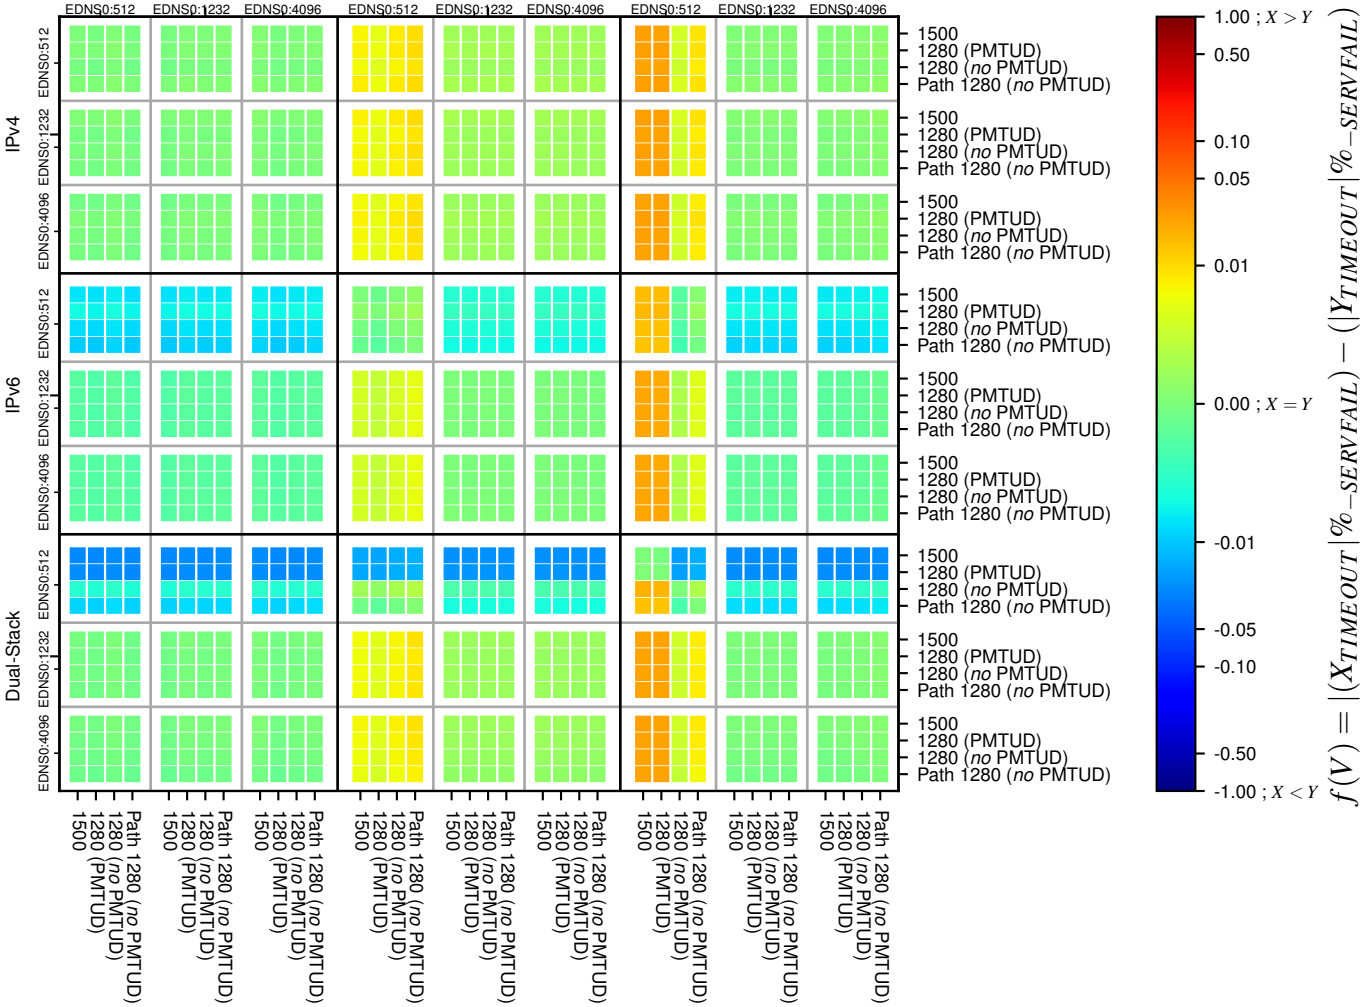

All Zones without DNSSEC for '.org'

All Zones with DNSSEC for '.org'

All Zones for '.org'

$$f(V) = |(X_{TIMEOUT} | \% - SERVFAIL) - (Y_{TIMEOUT} | \% - SERVFAIL)|$$

$$f(V) = |(X_{TIMEOUT} | \% - SERVFAIL) - (Y_{TIMEOUT} | \% - SERVFAIL)|$$

$$f(V) = |(X_{TIMEOUT} | \% - SERVFAIL) - (Y_{TIMEOUT} | \% - SERVFAIL)|$$