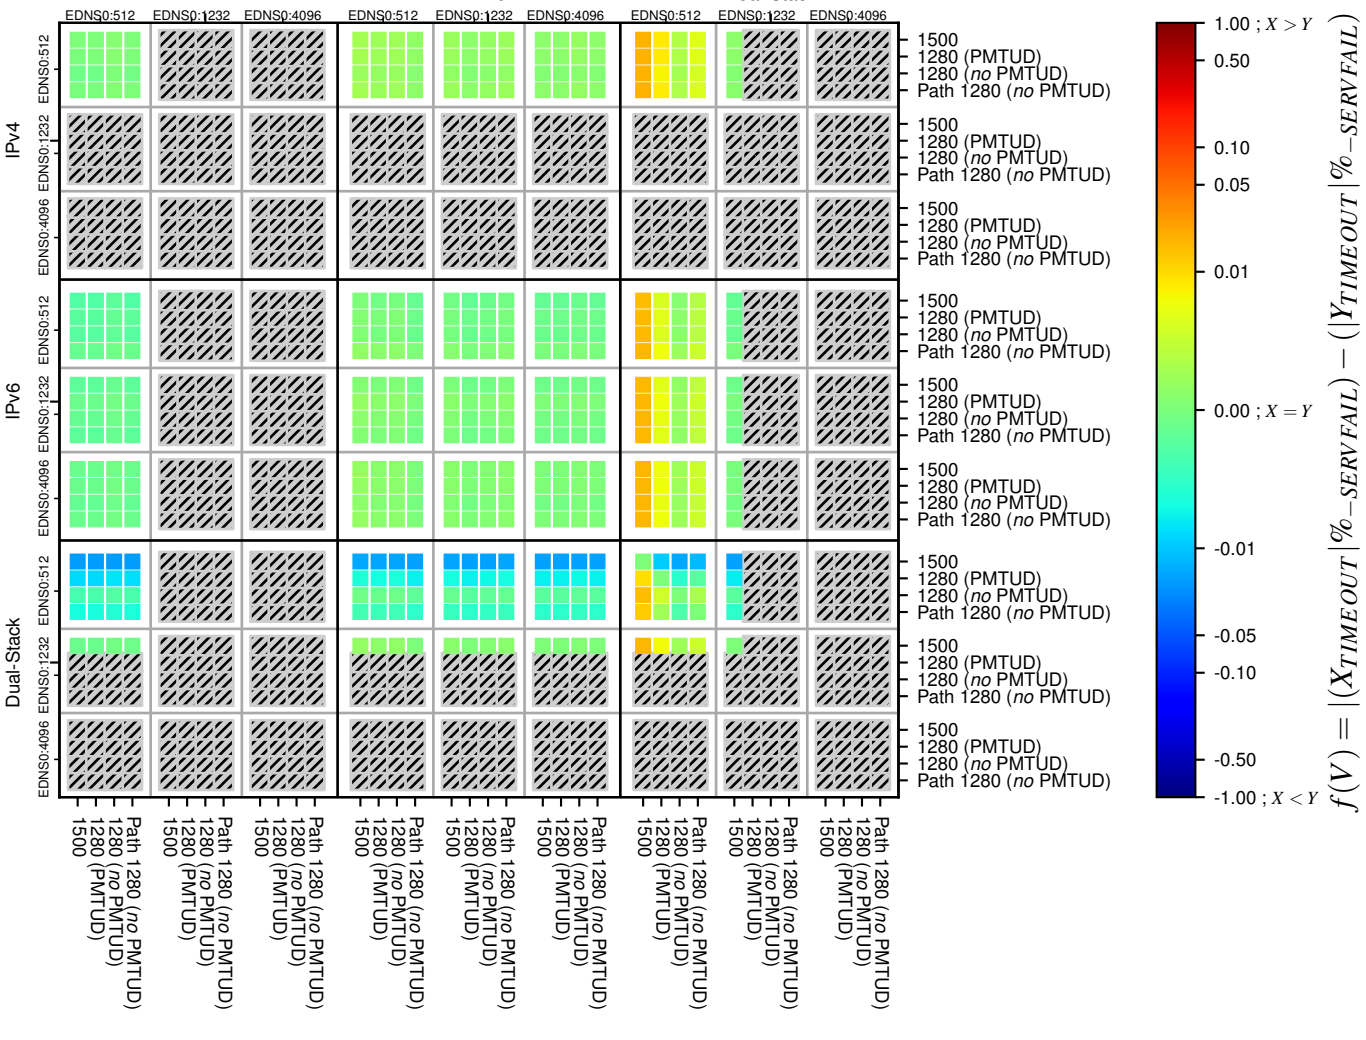

All Zones without DNSSEC for '.org'

All Zones with DNSSEC for '.org'

All Zones for '.org'

$$f(V) = |(X_{TIMEOUT} | \% - SERVFAIL) - (Y_{TIMEOUT} | \% - SERVFAIL)|$$

$$f(V) = |(X_{TIMEOUT} | \% - SERVFAIL) - (Y_{TIMEOUT} | \% - SERVFAIL)|$$

$$f(V) = |(X_{TIMEOUT} | \% - SERVFAIL) - (Y_{TIMEOUT} | \% - SERVFAIL)|$$