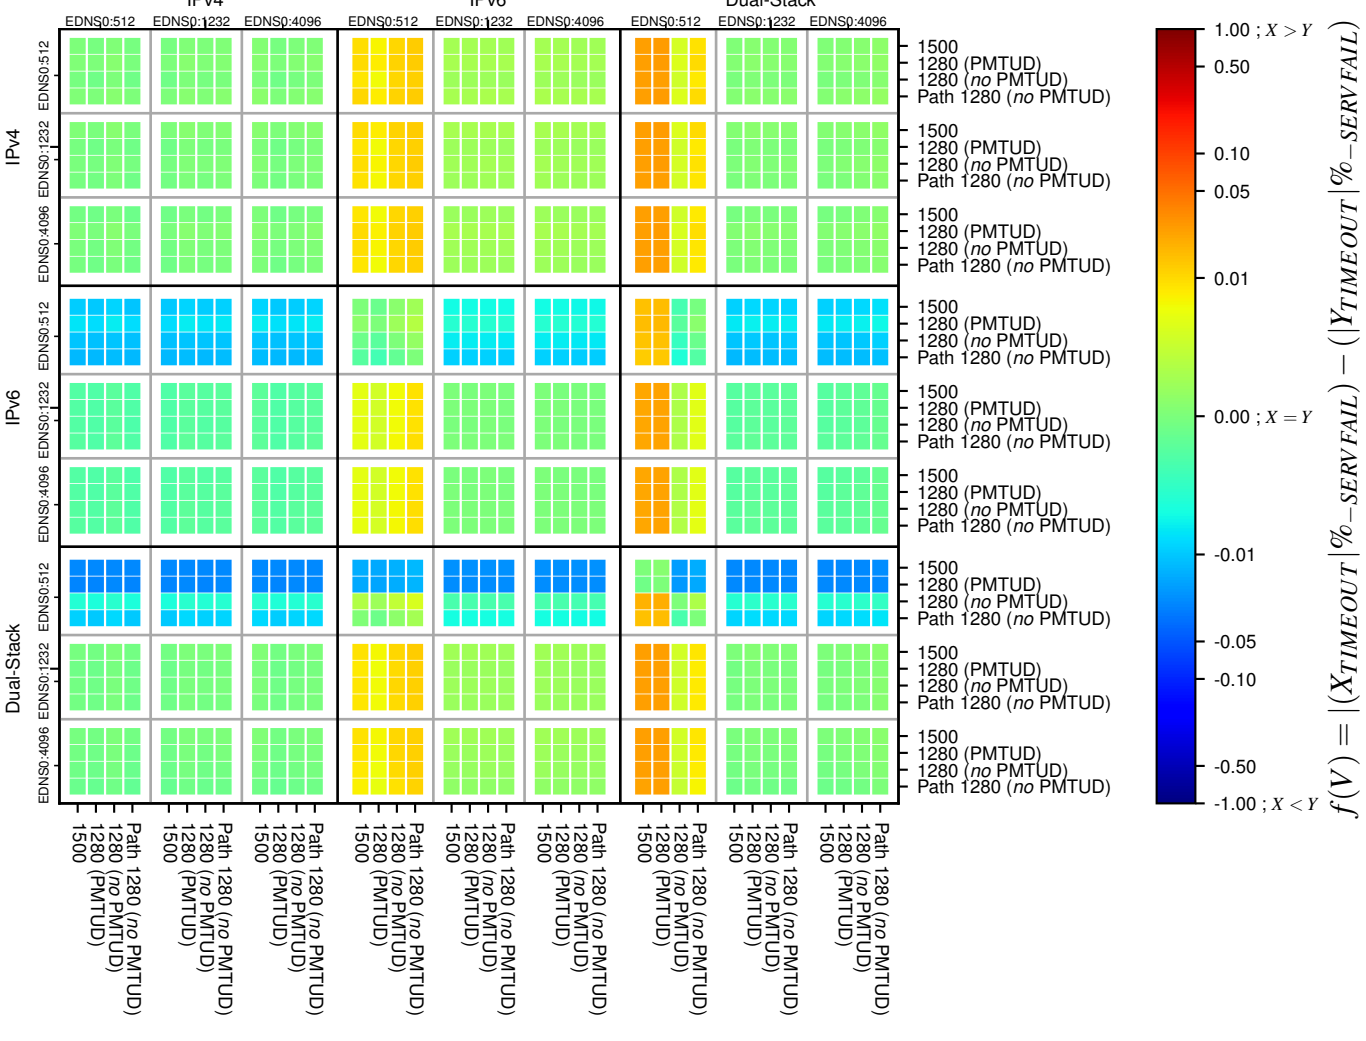

All Zones without DNSSEC for '.org'

All Zones with DNSSEC for '.org'

All Zones for '.org'

$$f(V) = |(X_{TIMEOUT} | \% - SERVFAIL) - (Y_{TIMEOUT} | \% - SERVFAIL)|$$

$$f(V) = |(X_{TIMEOUT} | \% - SERVFAIL) - (Y_{TIMEOUT} | \% - SERVFAIL)|$$

$$f(V) = |(X_{TIMEOUT} | \% - SERVFAIL) - (Y_{TIMEOUT} | \% - SERVFAIL)|$$