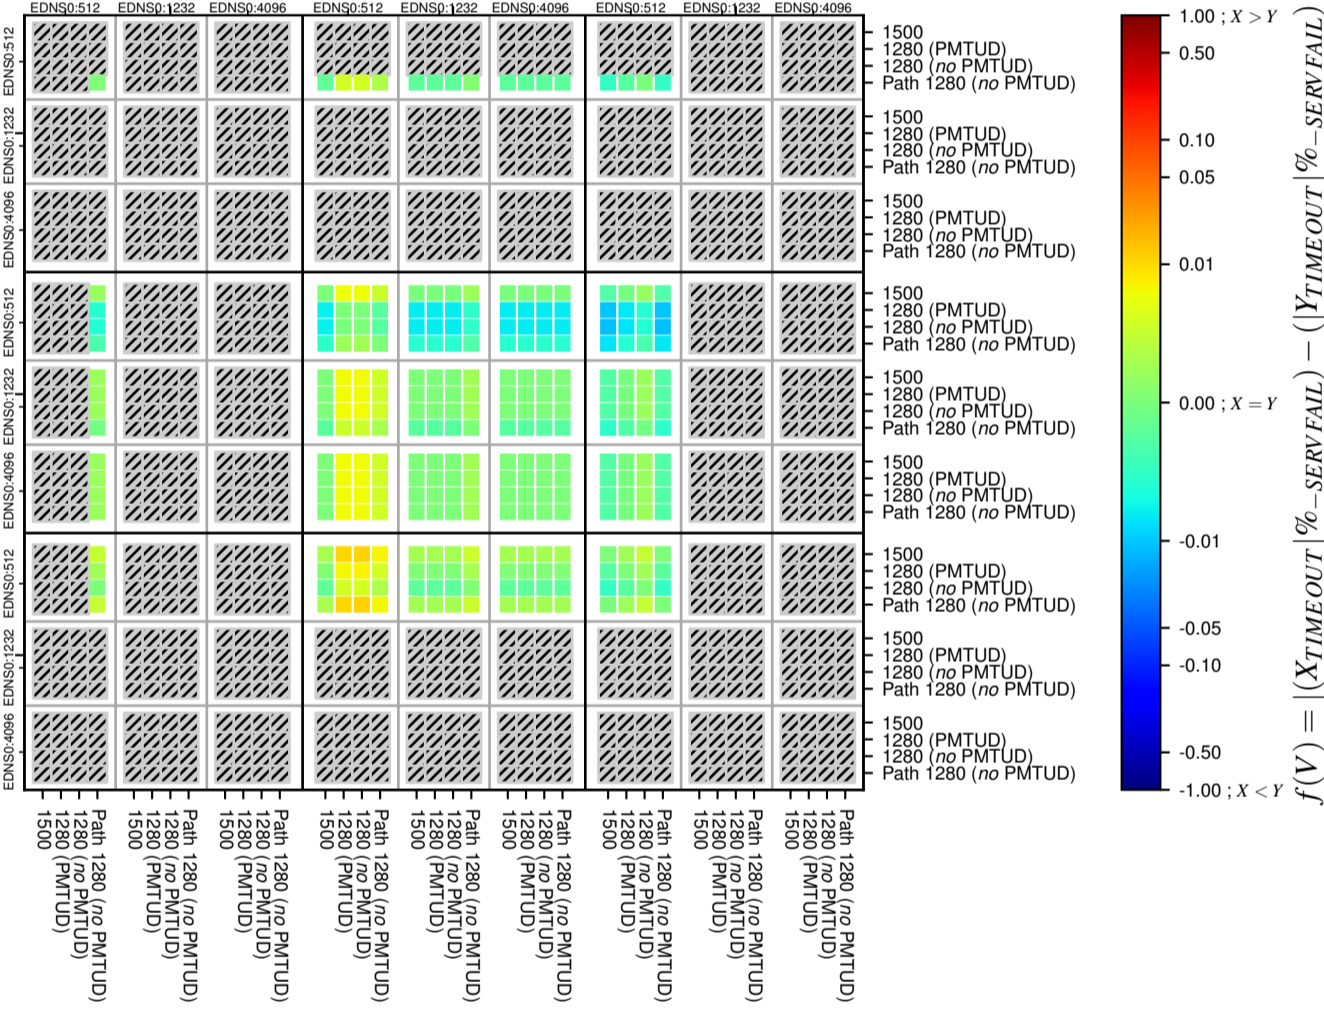

All Zones without DNSSEC for '.se'

All Zones with DNSSEC for '.se'

All Zones for '.se'