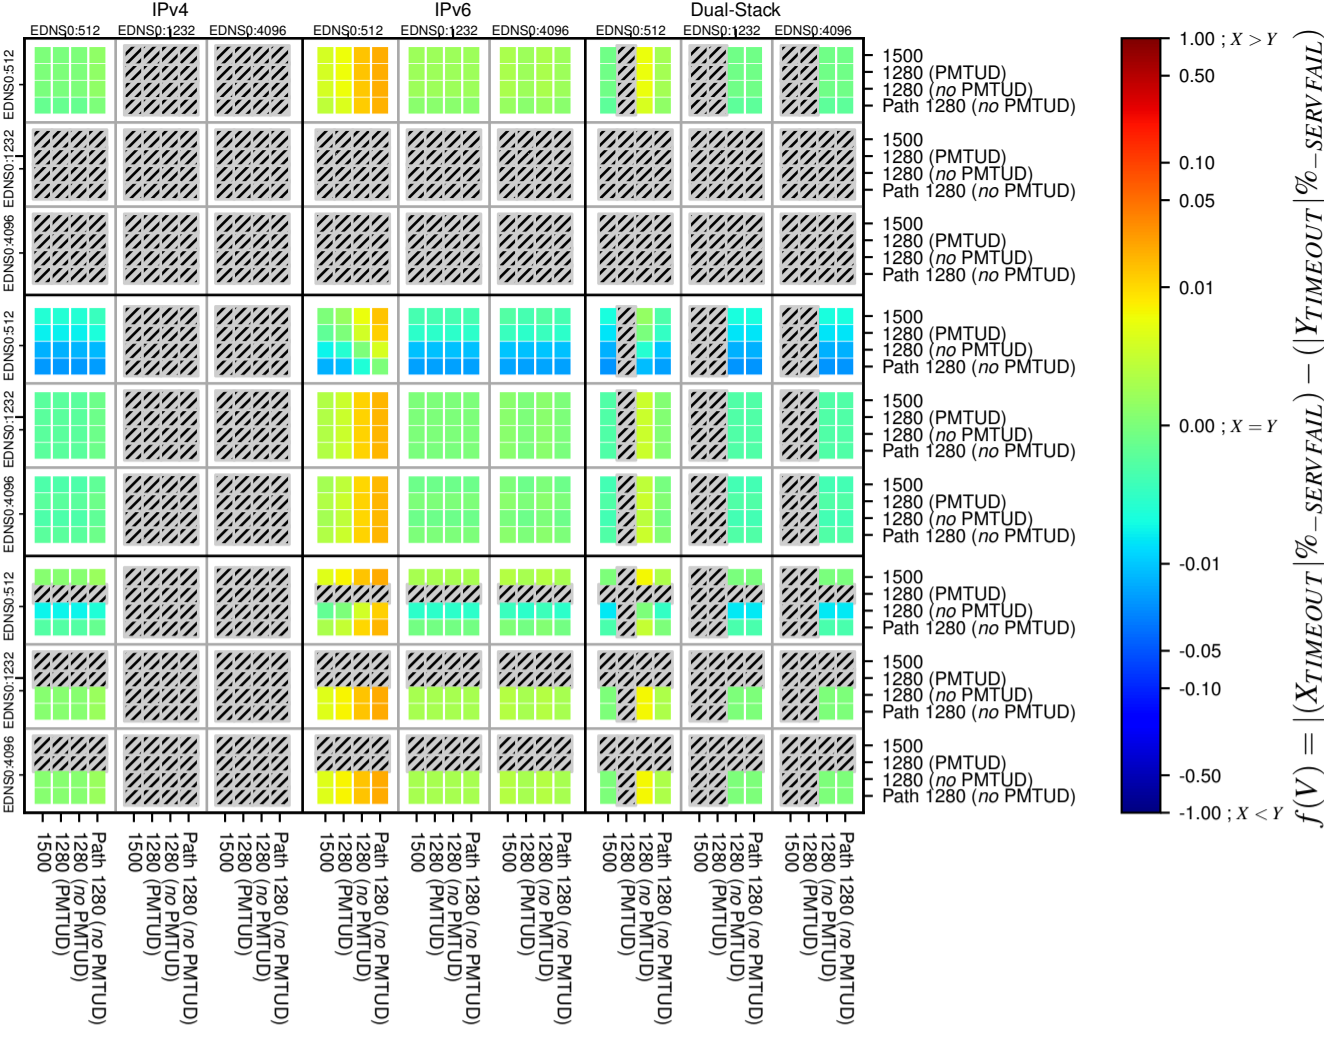

All Zones without DNSSEC for '.se'

All Zones with DNSSEC for '.se'

All Zones for '.se'