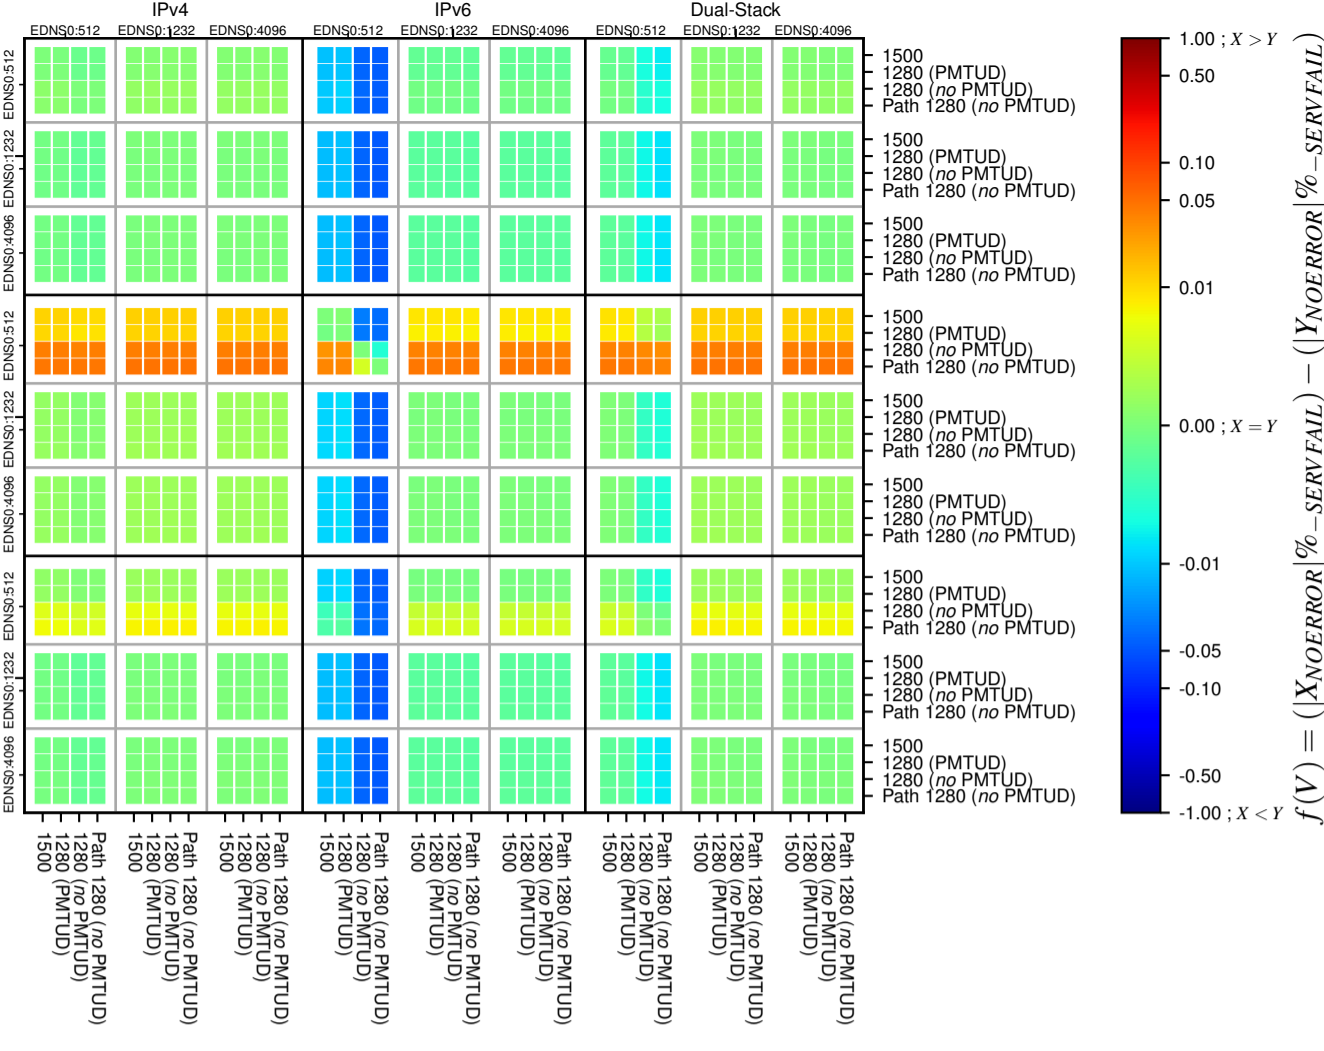

### All Zones without DNSSEC for '.com'

### All Zones for '.com'

$$f(V) = (|X_{NOERROR}| \% - SERVFAIL) - (|Y_{NOERROR}| \% - SERVFAIL)$$

$$f(V) = (|X_{NOERROR}| \% - SERVFAIL) - (|Y_{NOERROR}| \% - SERVFAIL)$$

$$f(V) = (|X_{NOERROR}| \% - SERVFAIL) - (|Y_{NOERROR}| \% - SERVFAIL)$$