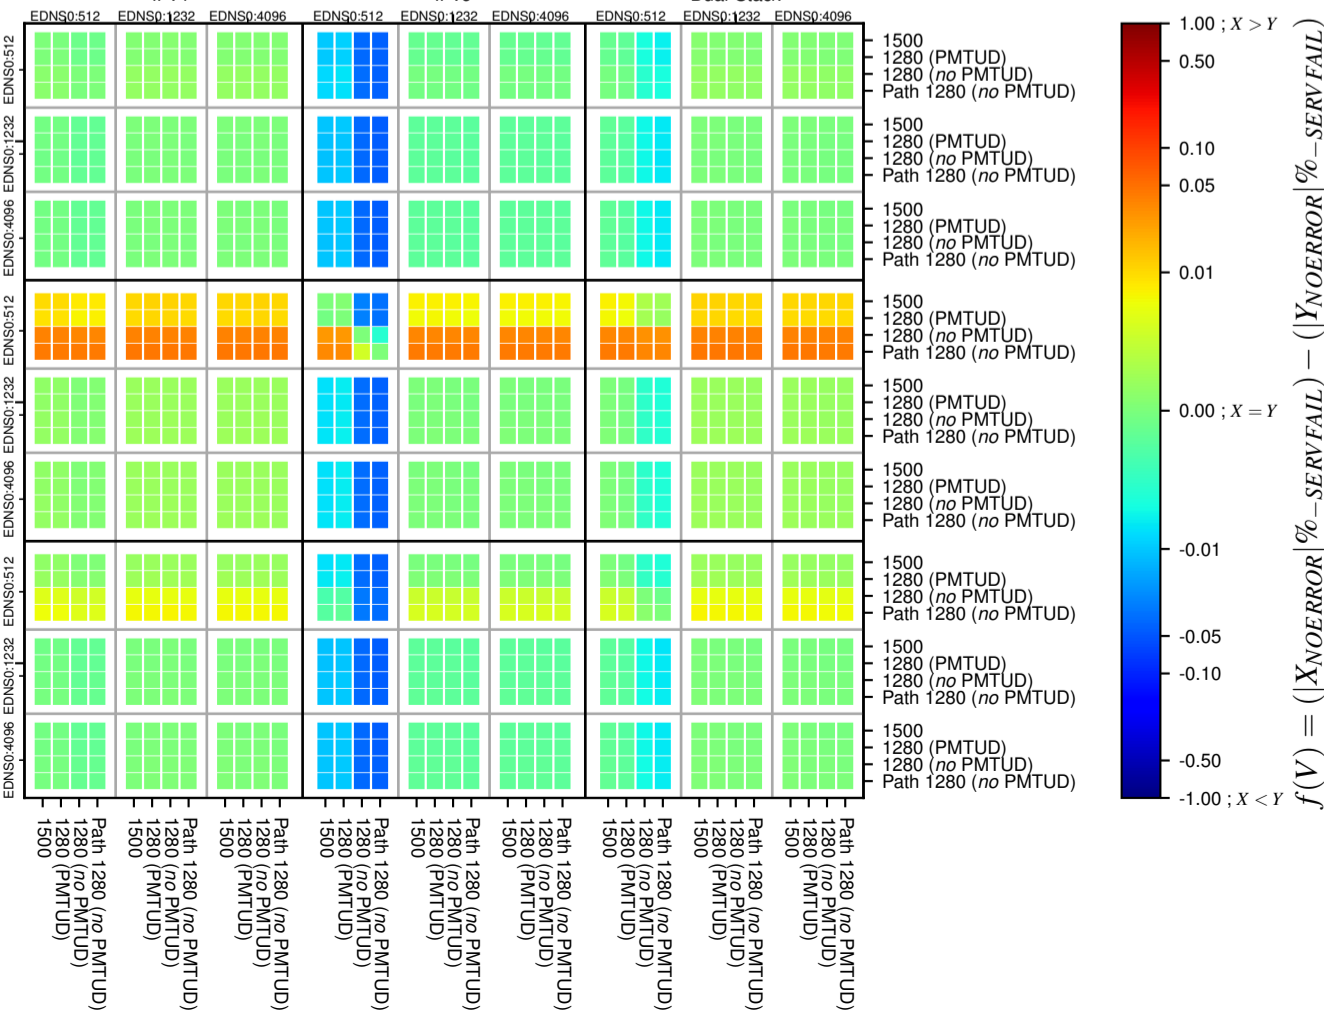

### All Zones without DNSSEC for '.com'

### All Zones with DNSSEC for '.com'

### All Zones for '.com'

$$f(V) = (|X_{NOERROR}| \% - SERVFAIL) - (|Y_{NOERROR}| \% - SERVFAIL)$$

$$f(V) = (|X_{NOERROR}| \% - SERVFAIL) - (|Y_{NOERROR}| \% - SERVFAIL)$$

$$f(V) = (|X_{NOERROR}| \% - SERVFAIL) - (|Y_{NOERROR}| \% - SERVFAIL)$$