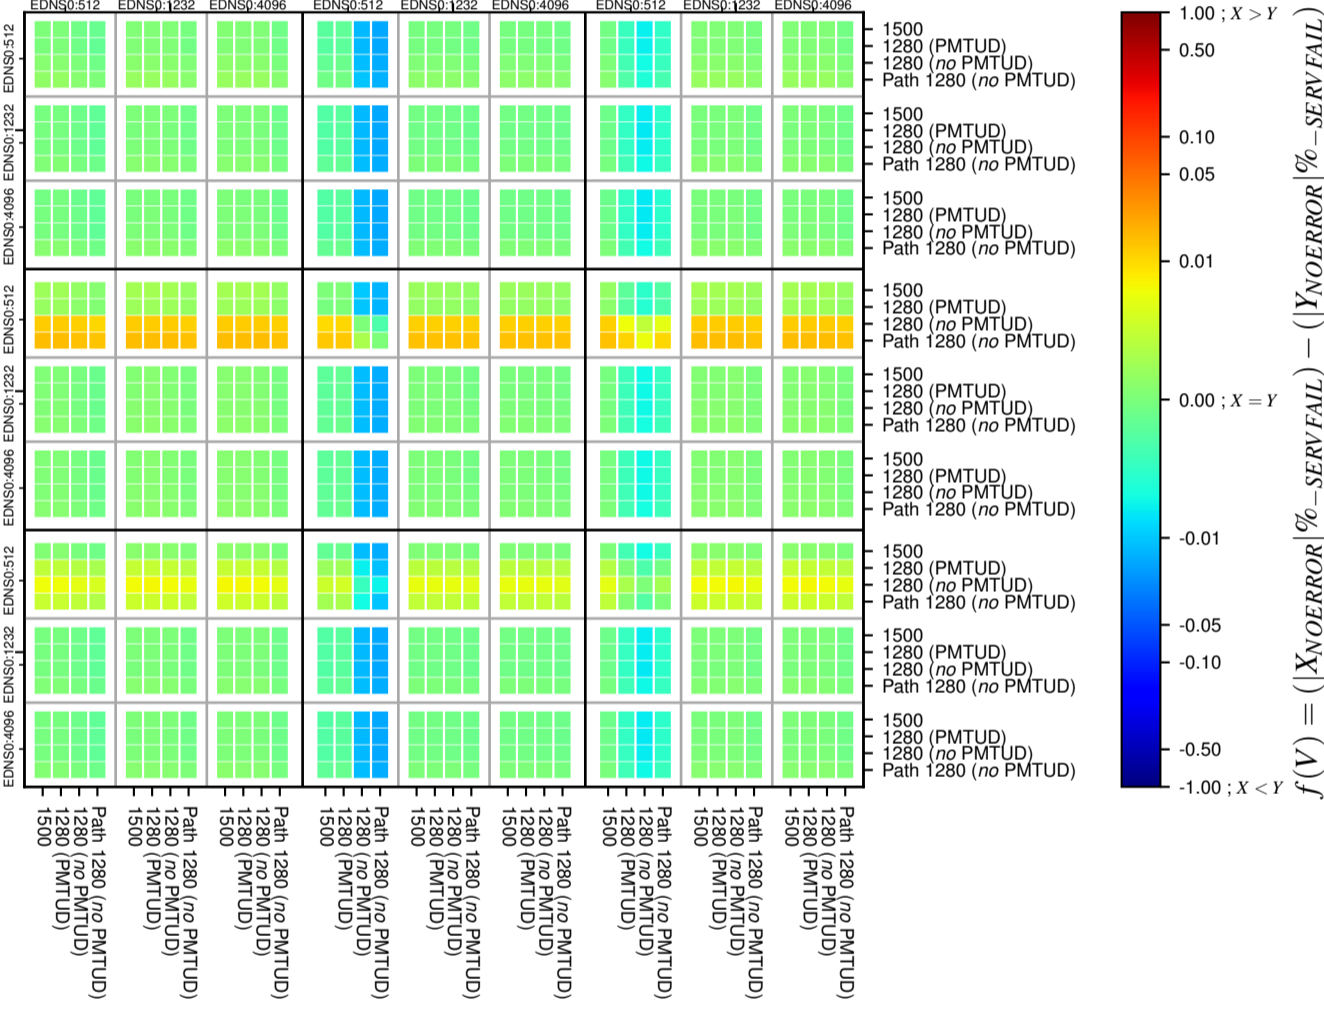

### All Zones without DNSSEC for '.com'

### All Zones for '.com'

$$f(V) = (|X_{NOERROR}| \% - SERVFAIL) - (|Y_{NOERROR}| \% - SERVFAIL)$$

$$f(V) = (|X_{NOERROR}| \% - SERVFAIL) - (|Y_{NOERROR}| \% - SERVFAIL)$$

$$f(V) = (|X_{NOERROR}| \% - SERVFAIL) - (|Y_{NOERROR}| \% - SERVFAIL)$$