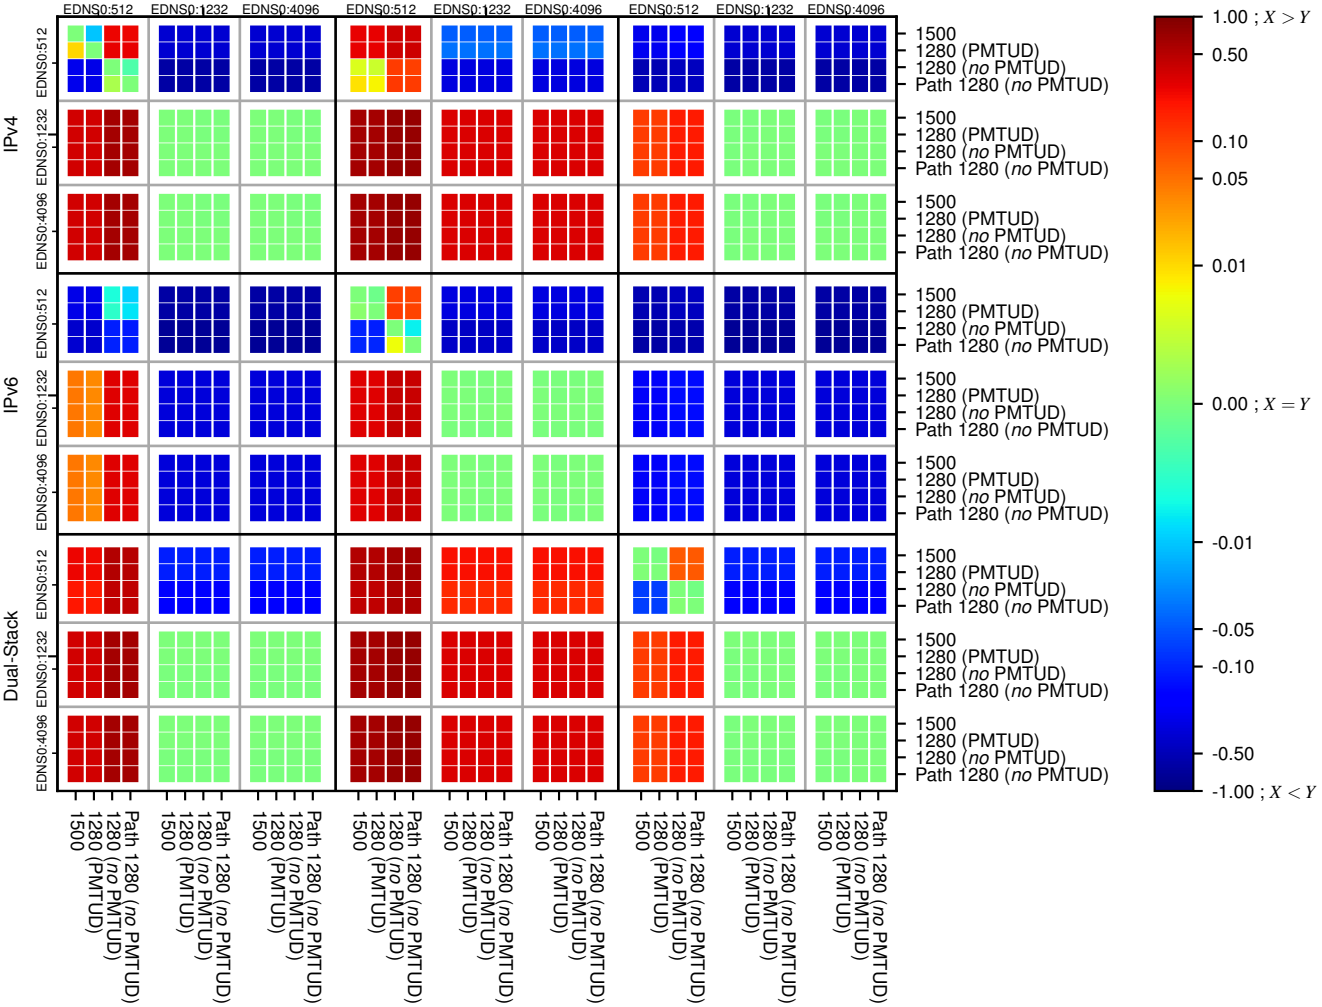

All Zones without DNSSEC for '.org'

All Zones with DNSSEC for '.org'

All Zones for '.org'

$$f(V) = |X_{SERVFAIL}| \% - |Y_{SERVFAIL}| \%$$

$$f(V) = |X_{SERVFAIL}| \% - |Y_{SERVFAIL}| \%$$

$$f(V) = |X_{SERVFAIL}| \% - |Y_{SERVFAIL}| \%$$