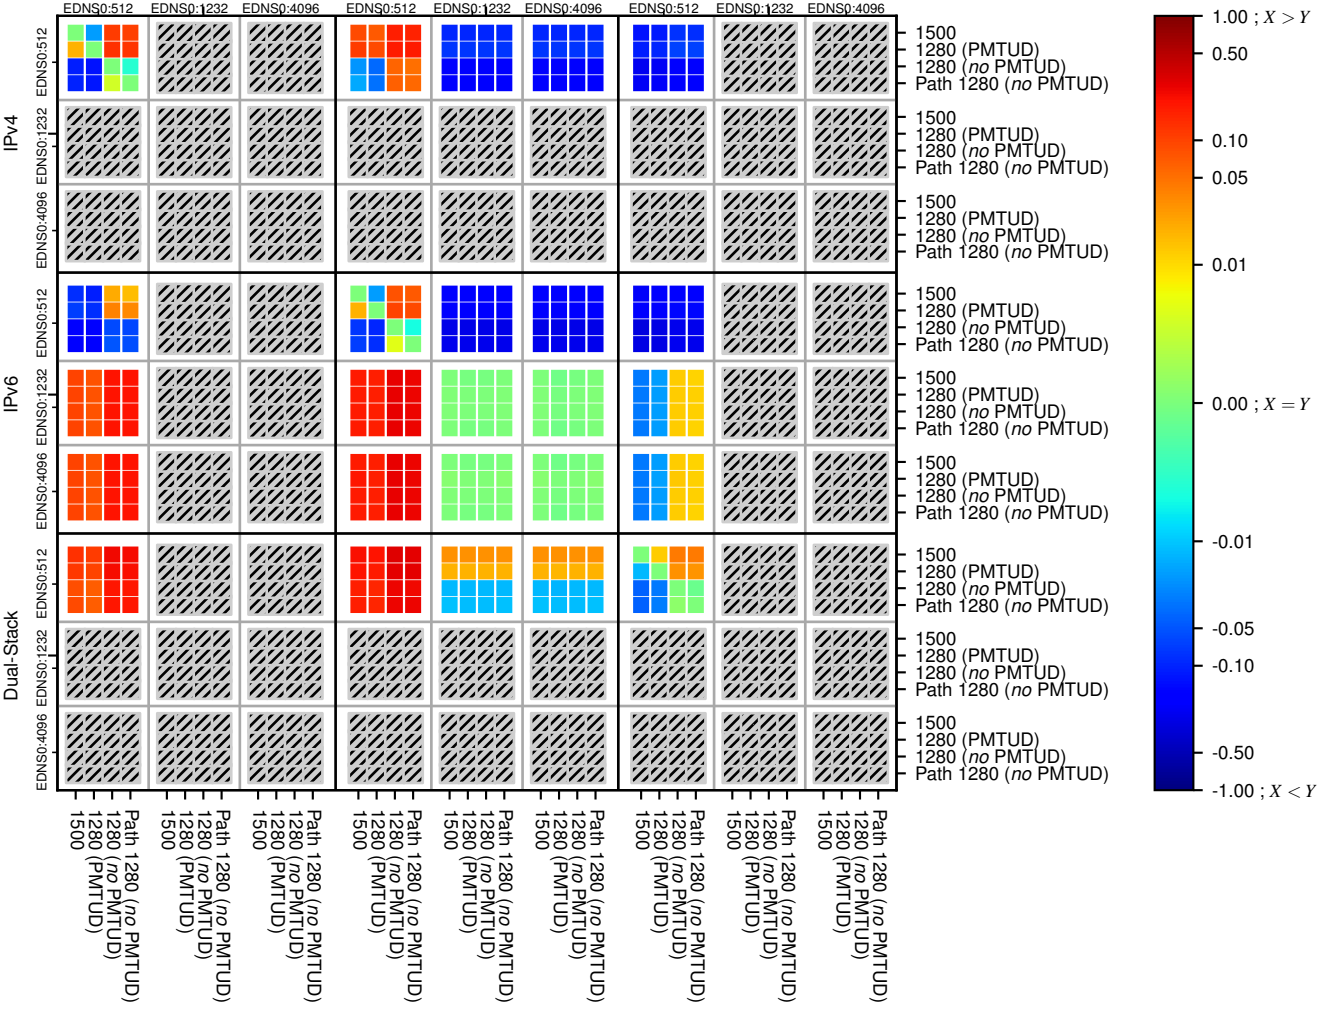

All Zones without DNSSEC for '.org'

All Zones with DNSSEC for '.org'

All Zones for '.org'

$$f(V) = |X_{SERVFAIL}| \% - |Y_{SERVFAIL}| \%$$

$$f(V) = |X_{SERVFAIL}| \% - |Y_{SERVFAIL}| \%$$

$$f(V) = |X_{SERVFAIL}| \% - |Y_{SERVFAIL}| \%$$