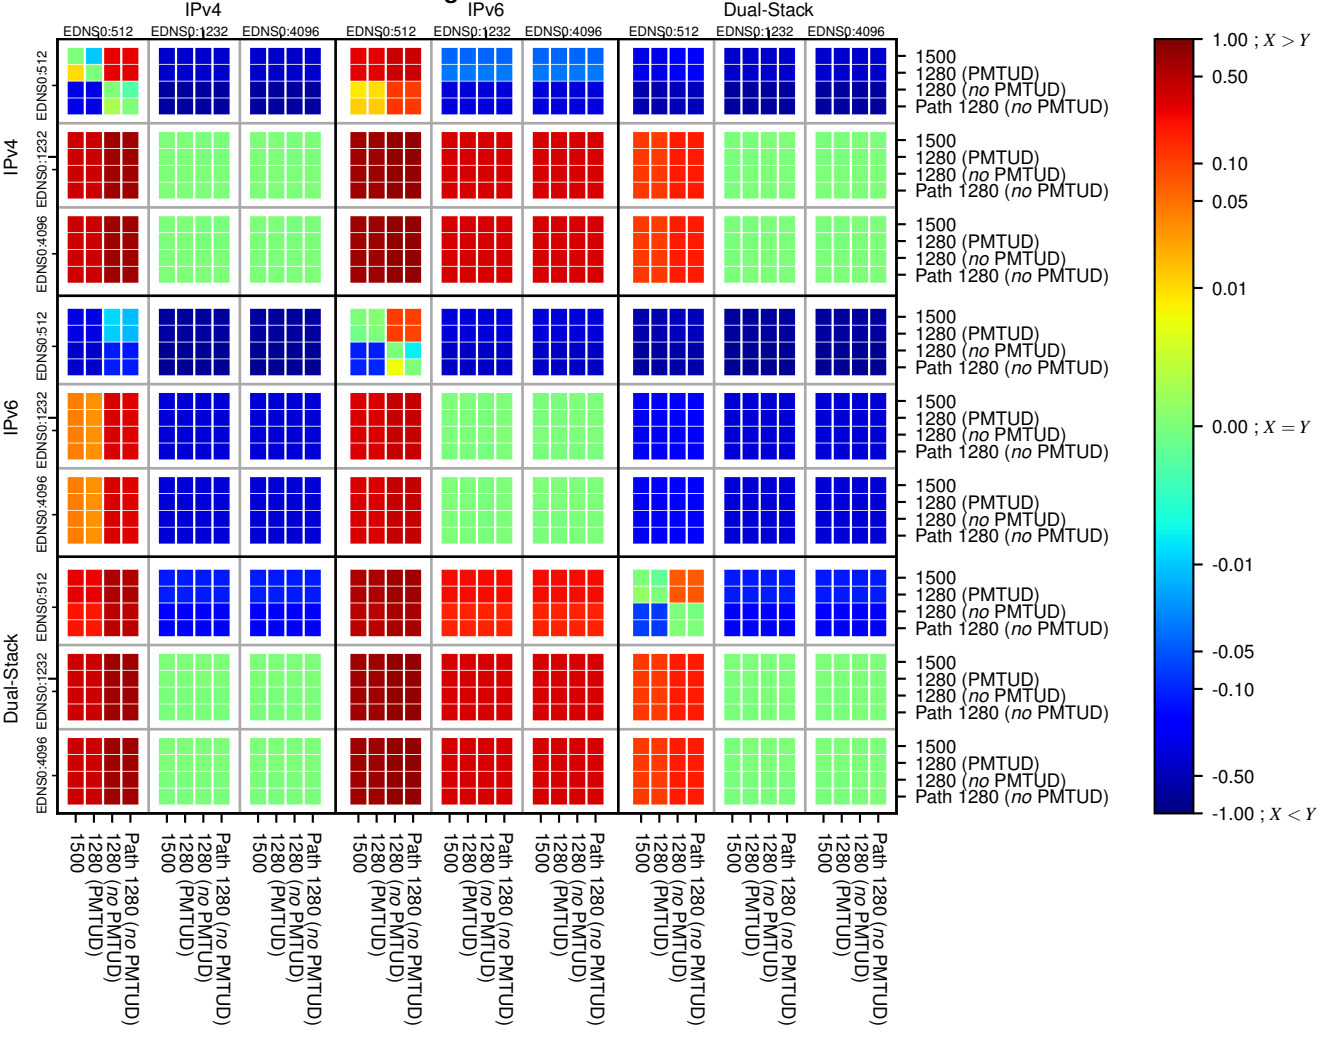

All Zones without DNSSEC for '.org'

All Zones with DNSSEC for '.org'

All Zones for '.org'

$$f(V) = |X_{SERVFAIL}| \% - |Y_{SERVFAIL}| \%$$

$$f(V) = |X_{SERVFAIL}| \% - |Y_{SERVFAIL}| \%$$

$$f(V) = |X_{SERVFAIL}| \% - |Y_{SERVFAIL}| \%$$